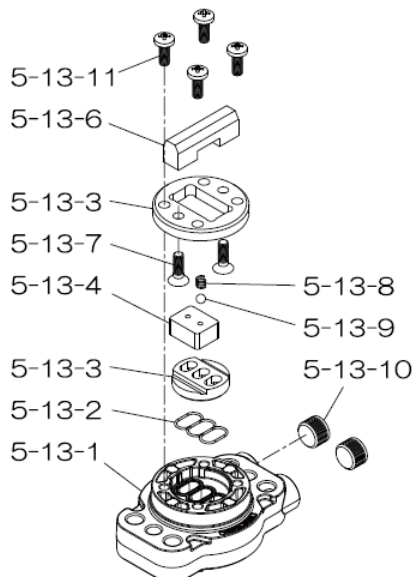

Reference No.	Description	Q'ty	Part No.
1	Out Chamber	2	780149
2	In Manifold	2	780246
3	Out Manifold	2	780152
4	Center Manifold	2	780250
5	Body Assembly	1	804780
6	Center Bushing	2	716253
7	Center Rod	1	716252
8	Center Disk	2	711906
9	Center Disk	2	780064
10	Diaphragm	2	771801
11	Valve Seat	4	772098
12	Ball	4	770605
13	Valve Guide	4	772099
14	Ball Valve	1	684322
19	Stand Body	2	711927
20	Cushion	4	771865
23	Bolt	20	683543
24	Plain Washer	32	631330
25	Spring Lock Washer	32	680257
26	Bolt	16	621213
27	Plain Washer	32	631331
28	Spring Lock Washer	24	680607
29	Nut	24	628014
33	Bolt	8	621179
35	Bolt	4	621149
36	Nut with Flange	4	683837
37	Bolt	8	683544
39	O-ring	4	642070
40	O-ring	4	642080
42	Bolt	4	683552
44	Silencer	2	804697
46	Cap	4	683641
47	Protector A	32	771789
48	Protector B	16	771790
53	O-ring	4	642143

Repair Kits

K80-PV Liquid Side Kit includes the following:

10	Diaphragm	2	771801
53	O-ring	4	642134
40	O-ring	4	642080
12	Ball	4	770605

K80-AM-DP-HD Air Side Kit includes the following:

Reference No.	Description	Q'ty	Part No.
5-3	Throat Bearing	2	773066
5-5	Center Rod Guide	1	773047
5-6	O-ring	2	640023
5-7	O-ring	2	640133
5-8	Gasket	2	773040
5-9	Gasket	2	773041
5-10	O-ring	2	640138
5-11	O-ring	8	640007
5-14	O-ring	2	640134
5-21	Bushing	4	773067
5-22	Spring	2	684537
5-24	Pin	2	700231

804784 Valve Body Assembly

Reference No.	Description	Q'ty	Part No.
5-13-1	Valve Body	1	716244
5-13-2	Gasket	1	773042
5-13-3	Valve Seat	1	716246
5-13-4	Block	1	773065
5-13-5	Block Holder	1	716245
5-13-6	Valve Guide	1	773064
5-13-7	Flat Head Screw	2	684384
5-13-8	Spring	1	706612
5-13-9	Ball	1	686271
5-13-10	Plug	2	772934
5-13-11	Screw	4	602299