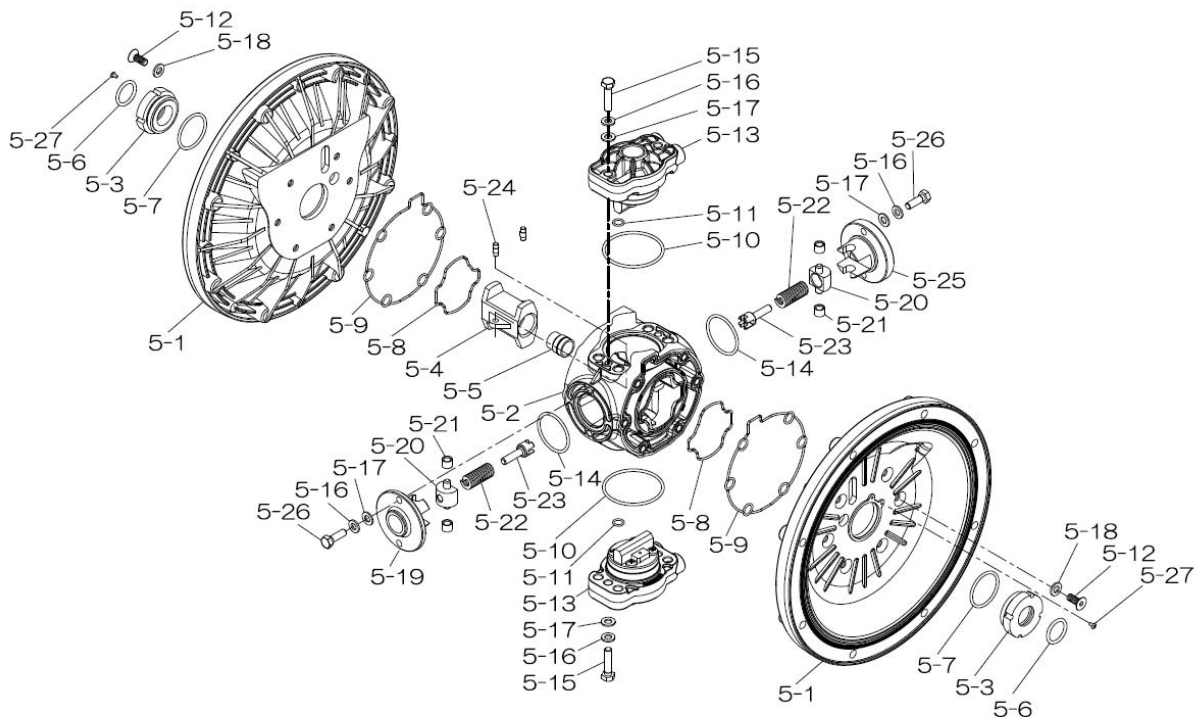

804784 Valve Body Assembly

Reference No.	Description	Q'ty	Part No.
5-13-1	Valve Body	1	716244
5-13-2	Gasket	1	773042
5-13-3	Valve Seat	1	716246
5-13-4	Block	1	773065
5-13-5	Block Holder	1	716245
5-13-6	Valve Guide	1	773064
5-13-7	Flat Head Screw	2	684384
5-13-8	Spring	1	706612
5-13-9	Ball	1	686271
5-13-10	Plug	2	772934
5-13-11	Screw	4	602299

XDP

336B-00_2011

Yamada America, Inc.
 955 East Algonquin Rd
 Arlington Heights, IL 60005
 Phone: 847.631.9200
 Fax: 847.631.9273
 www.yamadapump.com

Part # 854550

804780 Body Assembly

Reference No.	Description	Q'ty	Part No.
5-1	Air Chamber	2	716248
5-2	Body	1	716256
5-3	Throat Bearing	2	773066
5-4	Valve Switcher	1	716214
5-5	Center Rod Guide	1	773047
5-6	O-ring	2	640023
5-7	O-ring	2	640133
5-8	Gasket	2	773040
5-9	Gasket	2	773041
5-10	O-ring	2	640138
5-11	O-ring	8	640007
5-12	Flat Head Bolt	12	683812
5-13	Valve Body Assembly	2	804784
5-14	O-ring	2	640134
5-15	Bolt	4	611153
5-16	Spring Washer	8	631420
5-17	Plain Washer	8	631013
5-18	Plain Washer	12	684987
5-19	Retainer B	1	716249
5-20	Spring Retainer	2	713620
5-21	Bushing	4	773067
5-22	Spring	2	684537
5-23	Trip Arm	2	714446
5-24	Pin	2	700231
5-25	Retainer A	1	716216
5-26	Bolt	4	611149
5-27	Tapping Screws	2	686337