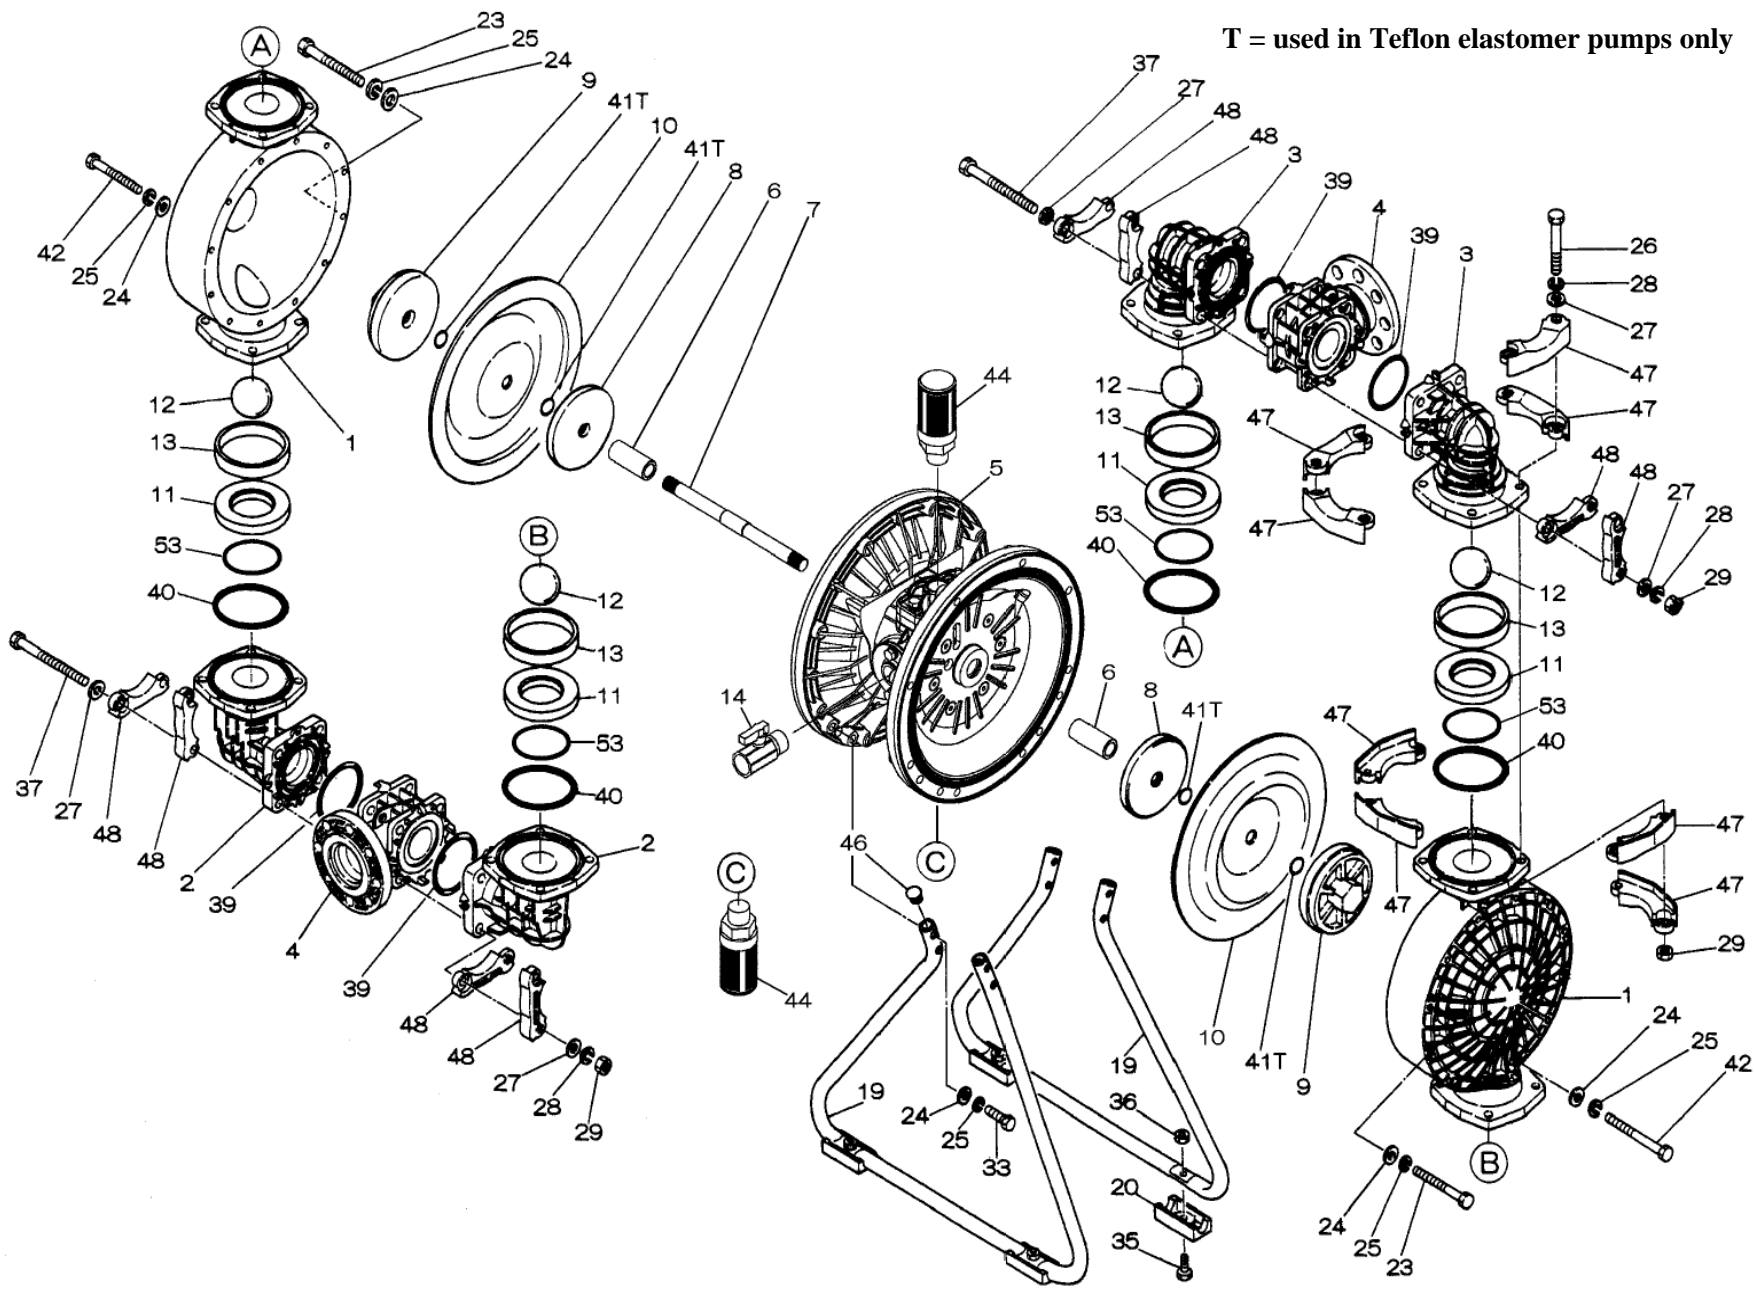

T = used in Teflon elastomer pumps only

XDP

Yamada America, Inc.
 955 East Algonquin Rd
 Arlington Heights, IL 60005
 Phone: 847.631.9200
 Fax: 847.631.9273
 www.yamadapump.com

Model: DP-80BPV-HD
 Part # 854550

Reference No.	Description	Q'ty	Part No.
1	Out Chamber	2	780149
2	In Manifold	2	780246
3	Out Manifold	2	780152
4	Center Manifold	2	780250
5	Body Assembly	1	804780
6	Center Bushing	2	716253
7	Center Rod	1	716252
8	Center Disk	2	711906
9	Center Disk	2	780064
10	Diaphragm	2	771801
11	Valve Seat	4	772098
12	Ball	4	770605
13	Valve Guide	4	772099
14	Ball Valve	1	684322
19	Stand Body	2	711927
20	Cushion	4	771865
23	Bolt	20	683543
24	Plain Washer	32	631330
25	Spring Lock Washer	32	680257
26	Bolt	16	621213
27	Plain Washer	32	631331
28	Spring Lock Washer	24	680607
29	Nut	24	628014
33	Bolt	8	621179
35	Bolt	4	621149
36	Nut with Flange	4	683837
37	Bolt	8	683544
39	O-ring	4	642070
40	O-ring	4	642080
42	Bolt	4	683552
44	Silencer	2	804697
46	Cap	4	683641
47	Protector A	32	771789
48	Protector B	16	771790
53	O-ring	4	642143

Repair Kits

K80-PV Liquid Side Kit includes the following:

10	Diaphragm	2	771801
53	O-ring	4	642134
40	O-ring	4	642080
12	Ball	4	770605

K80-AM-DP-HD Air Side Kit includes the following:

Reference No.	Description	Q'ty	Part No.
5-3	Throat Bearing	2	773066
5-5	Center Rod Guide	1	773047
5-6	O-ring	2	640023
5-7	O-ring	2	640133
5-8	Gasket	2	773040
5-9	Gasket	2	773041
5-10	O-ring	2	640138
5-11	O-ring	8	640007
5-14	O-ring	2	640134
5-21	Bushing	4	773067
5-22	Spring	2	684537
5-24	Pin	2	700231

804784 Valve Body Assembly

Reference No.	Description	Q'ty	Part No.
5-13-1	Valve Body	1	716244
5-13-2	Gasket	1	773042
5-13-3	Valve Seat	1	716246
5-13-4	Block	1	773065
5-13-5	Block Holder	1	716245
5-13-6	Valve Guide	1	773064
5-13-7	Flat Head Screw	2	684384
5-13-8	Spring	1	706612
5-13-9	Ball	1	686271
5-13-10	Plug	2	772934
5-13-11	Screw	4	602299