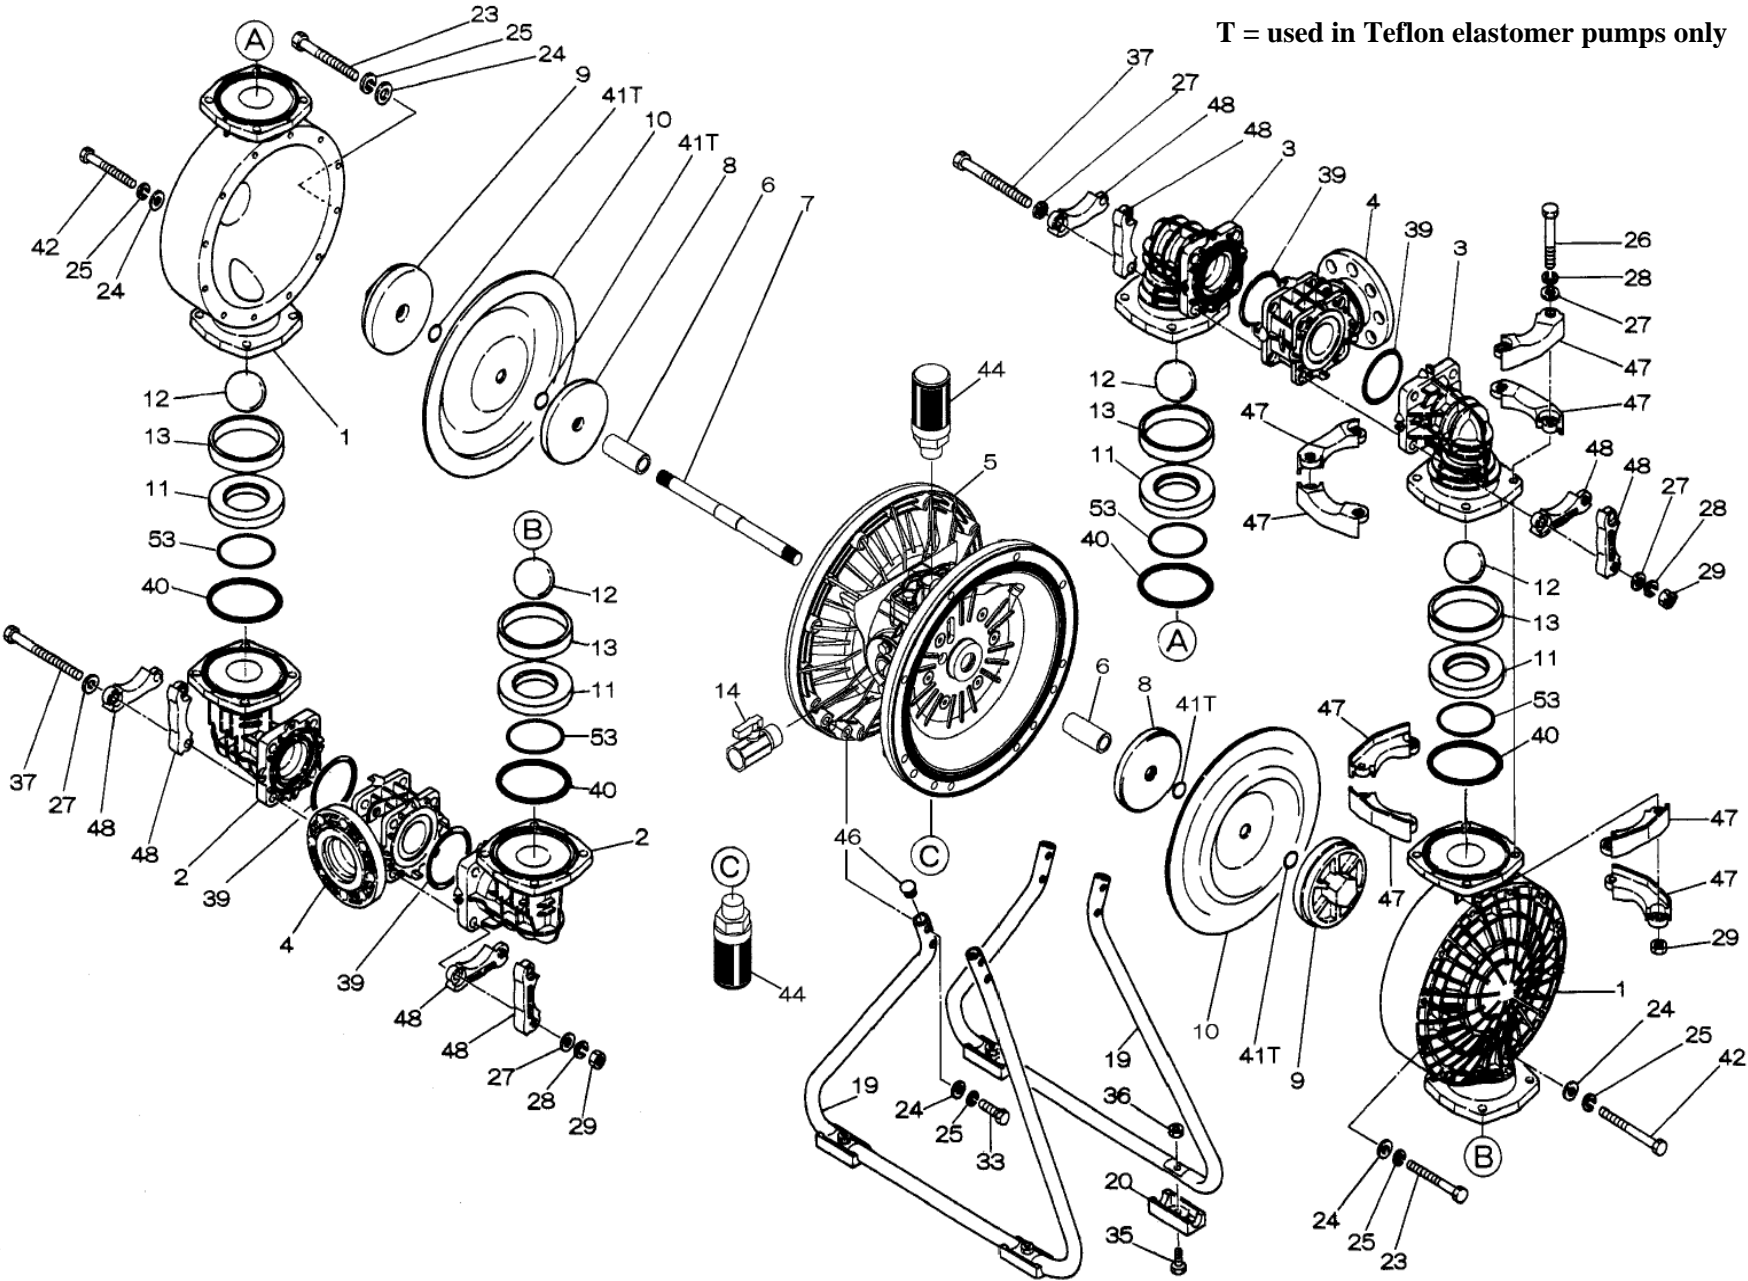

T = used in Teflon elastomer pumps only

XDP

Yamada America, Inc.
 955 East Algonquin Rd
 Arlington Heights, IL 60005
 Phone: 847.631.9200
 Fax: 847.631.9273
 www.yamadapump.com

Model: DP-80BPH-HD
 Part # 854552

Reference No.	Description	Q'ty	Part No.
1	Out Chamber	2	780149
2	In Manifold	2	780246
3	Out Manifold	2	780152
4	Center Manifold	2	780250
5	Body Assembly	1	804780
6	Center Bushing	2	716253
7	Center Rod	1	716252
8	Center Disk	2	711906
9	Center Disk	2	780064
10	Diaphragm	2	771705
11	Valve Seat	4	772098
12	Ball	4	773144
13	Valve Guide	4	772099
14	Ball Valve	1	684322
19	Stand Body	2	711927
20	Cushion	4	771865
23	Bolt	20	683543
24	Plain Washer	32	631330
25	Spring Lock Washer	32	680257
26	Bolt	16	621213
27	Plain Washer	32	631331
28	Spring Lock Washer	24	680607
29	Nut	24	628014
33	Bolt	8	621179
35	Bolt	4	621149
36	Nut with Flange	4	683837
37	Bolt	8	683544
39	O-ring	4	640070
40	O-ring	4	640080
42	Bolt	4	683552
44	Silencer	2	804697
46	Cap	4	683641
47	Protector A	32	771789
48	Protector B	16	771790
53	O-ring	4	640143

Repair Kits

K80-PH Liquid Side Kit includes the following:

10	Diaphragm	2	771705
53	O-ring	4	640143
40	O-ring	4	640080
12	Ball	4	773144

K80-AM-DP-HD Air Side Kit includes the following:

Reference No.	Description	Q'ty	Part No.
5-3	Throat Bearing	2	773066
5-5	Center Rod Guide	1	773047
5-6	O-ring	2	640023
5-7	O-ring	2	640133
5-8	Gasket	2	773040
5-9	Gasket	2	773041
5-10	O-ring	2	640138
5-11	O-ring	8	640007
5-14	O-ring	2	640134
5-21	Bushing	4	773067
5-22	Spring	2	684537
5-24	Pin	2	700231

804784 Valve Body Assembly

Reference No.	Description	Q'ty	Part No.
5-13-1	Valve Body	1	716244
5-13-2	Gasket	1	773042
5-13-3	Valve Seat	1	716246
5-13-4	Block	1	773065
5-13-5	Block Holder	1	716245
5-13-6	Valve Guide	1	773064
5-13-7	Flat Head Screw	2	684384
5-13-8	Spring	1	706612
5-13-9	Ball	1	686271
5-13-10	Plug	2	772934
5-13-11	Screw	4	602299