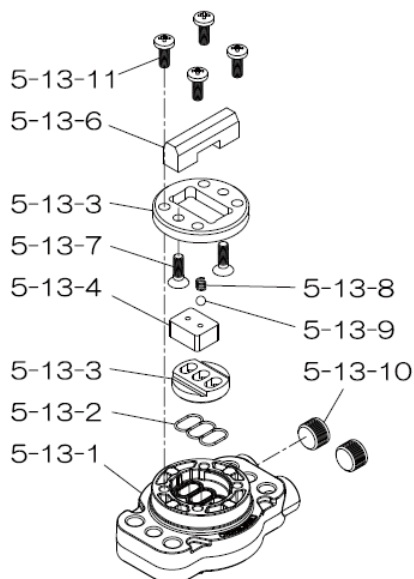

Reference No.	Description	Q'ty	Part No.
1	Out Chamber	2	780149
2	In Manifold	2	780246
3	Out Manifold	2	780152
4	Center Manifold	2	780250
5	Body Assembly	1	804780
6	Center Bushing	2	716253
7	Center Rod	1	716252
8	Center Disk	2	711906
9	Center Disk	2	780064
10	Diaphragm	2	771705
11	Valve Seat	4	772098
12	Ball	4	773144
13	Valve Guide	4	772099
14	Ball Valve	1	684322
19	Stand Body	2	711927
20	Cushion	4	771865
23	Bolt	20	683543
24	Plain Washer	32	631330
25	Spring Lock Washer	32	680257
26	Bolt	16	621213
27	Plain Washer	32	631331
28	Spring Lock Washer	24	680607
29	Nut	24	628014
33	Bolt	8	621179
35	Bolt	4	621149
36	Nut with Flange	4	683837
37	Bolt	8	683544
39	O-ring	4	640070
40	O-ring	4	640080
42	Bolt	4	683552
44	Silencer	2	804697
46	Cap	4	683641
47	Protector A	32	771789
48	Protector B	16	771790
53	O-ring	4	640143

Repair Kits

K80-PH Liquid Side Kit includes the following:

10	Diaphragm	2	771705
53	O-ring	4	640143
40	O-ring	4	640080
12	Ball	4	773144

K80-AM-DP-HD Air Side Kit includes the following:

Reference No.	Description	Q'ty	Part No.
5-3	Throat Bearing	2	773066
5-5	Center Rod Guide	1	773047
5-6	O-ring	2	640023
5-7	O-ring	2	640133
5-8	Gasket	2	773040
5-9	Gasket	2	773041
5-10	O-ring	2	640138
5-11	O-ring	8	640007
5-14	O-ring	2	640134
5-21	Bushing	4	773067
5-22	Spring	2	684537
5-24	Pin	2	700231

804784 Valve Body Assembly

Reference No.	Description	Q'ty	Part No.
5-13-1	Valve Body	1	716244
5-13-2	Gasket	1	773042
5-13-3	Valve Seat	1	716246
5-13-4	Block	1	773065
5-13-5	Block Holder	1	716245
5-13-6	Valve Guide	1	773064
5-13-7	Flat Head Screw	2	684384
5-13-8	Spring	1	706612
5-13-9	Ball	1	686271
5-13-10	Plug	2	772934
5-13-11	Screw	4	602299