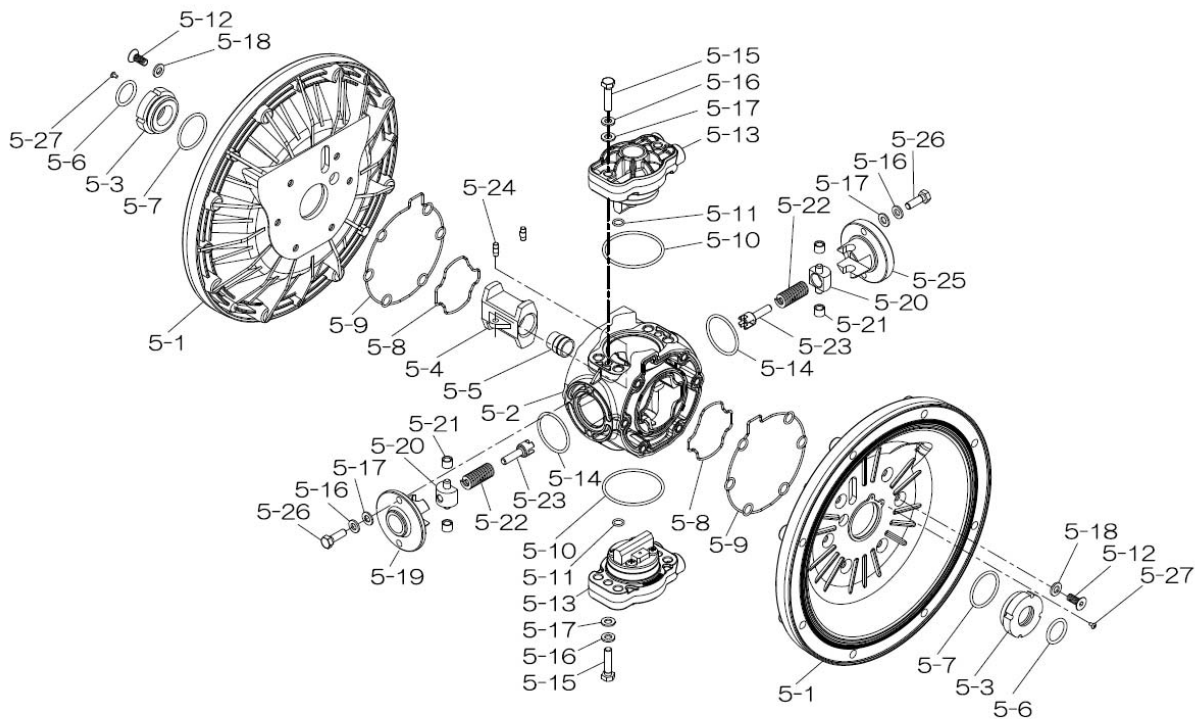

804784 Valve Body Assembly

Reference No.	Description	Q'ty	Part No.
5-13-1	Valve Body	1	716244
5-13-2	Gasket	1	773042
5-13-3	Valve Seat	1	716246
5-13-4	Block	1	773065
5-13-5	Block Holder	1	716245
5-13-6	Valve Guide	1	773064
5-13-7	Flat Head Screw	2	684384
5-13-8	Spring	1	706612
5-13-9	Ball	1	686271
5-13-10	Plug	2	772934
5-13-11	Screw	4	602299

XDP

336B-00_2011

Yamada America, Inc.
 955 East Algonquin Rd
 Arlington Heights, IL 60005
 Phone: 847.631.9200
 Fax: 847.631.9273
 www.yamadapump.com

Part # 854552

804780 Body Assembly

Reference No.	Description	Q'ty	Part No.
5-1	Air Chamber	2	716248
5-2	Body	1	716256
5-3	Throat Bearing	2	773066
5-4	Valve Switcher	1	716214
5-5	Center Rod Guide	1	773047
5-6	O-ring	2	640023
5-7	O-ring	2	640133
5-8	Gasket	2	773040
5-9	Gasket	2	773041
5-10	O-ring	2	640138
5-11	O-ring	8	640007
5-12	Flat Head Bolt	12	683812
5-13	Valve Body Assembly	2	804784
5-14	O-ring	2	640134
5-15	Bolt	4	611153
5-16	Spring Washer	8	631420
5-17	Plain Washer	8	631013
5-18	Plain Washer	12	684987
5-19	Retainer B	1	716249
5-20	Spring Retainer	2	713620
5-21	Bushing	4	773067
5-22	Spring	2	684537
5-23	Trip Arm	2	714446
5-24	Pin	2	700231
5-25	Retainer A	1	716216
5-26	Bolt	4	611149
5-27	Tapping Screws	2	686337