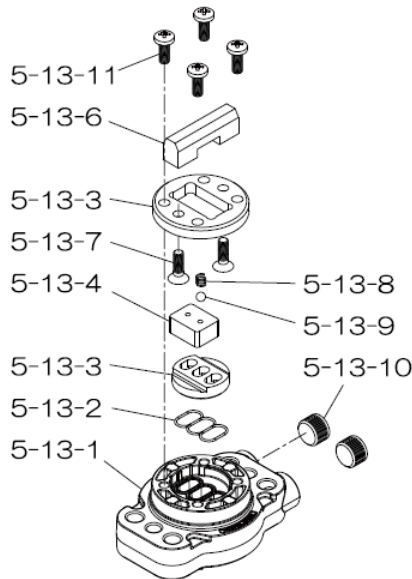

Reference			
No.	Description	Q'ty	Part No.
1	Out Chamber	2	713158
2	In Manifold	1	713170
3	Out Manifold	1	713167
5	Body Assembly	1	804780
6	Center Bushing	2	716253
7T	Center Rod	1	716252
8T	Center Disk	2	711906
9T	Center Disk	2	713371
10	Diaphragm	2	770934
11	Valve Seat	4	711910
12	Ball	4	770694
14	Ball Valve	1	684322
19	Pump Base	2	711912
20	Cushion	4	771402
21	Nut	2	706144
22	Coned Disk Spring	2	682740
23	Bolt	20	686161
23a	Wave Spring Washer	20	631917
24	Plain Washer	4	631014
25	Wave Spring Washer	4	631917
26	Bolt	16	611204
27	Plain Washer	16	631015
28	Spring Lock Washer	16	631938
29	Nut	16	627014
33	Bolt	4	611177
34	Nut	4	627013
35	Bolt	4	611149
36	Nut with Flange	4	682276
40	O-ring	4	643078
41T	O-ring	4	643015
42	Bolt	4	686026
44	Silencer	2	804697
53T	O-ring	4	643145

Repair Kits

K80-MT Liquid Side Kit includes the following:

Reference			
No.	Description	Q'ty	Part No.
10	Diaphragm	2	770934
53T	O-ring	4	643145
41T	O-ring	4	643015
40	O-ring	4	643078
12	Ball	4	770694

K80-AM-DP-HD Air Side Kit includes the following:

Reference			
No.	Description	Q'ty	Part No.
5-3	Throat Bearing	2	773066
5-5	Center Rod Guide	1	773047
5-6	O-ring	2	640023
5-7	O-ring	2	640133
5-8	Gasket	2	773040
5-9	Gasket	2	773041
5-10	O-ring	2	640138
5-11	O-ring	8	640007
5-14	O-ring	2	640134
5-21	Bushing	4	773067
5-22	Spring	2	684537
5-24	Pin	2	700231

804784 Valve Body Assembly

Reference			
No.	Description	Q'ty	Part No.
5-13-1	Valve Body	1	716244
5-13-2	Gasket	1	773042
5-13-3	Valve Seat	1	716246
5-13-4	Block	1	773065
5-13-5	Block Holder	1	716245
5-13-6	Valve Guide	1	773064
5-13-7	Flat Head Screw	2	684384
5-13-8	Spring	1	706612
5-13-9	Ball	1	686271
5-13-10	Plug	2	772934
5-13-11	Screw	4	602299