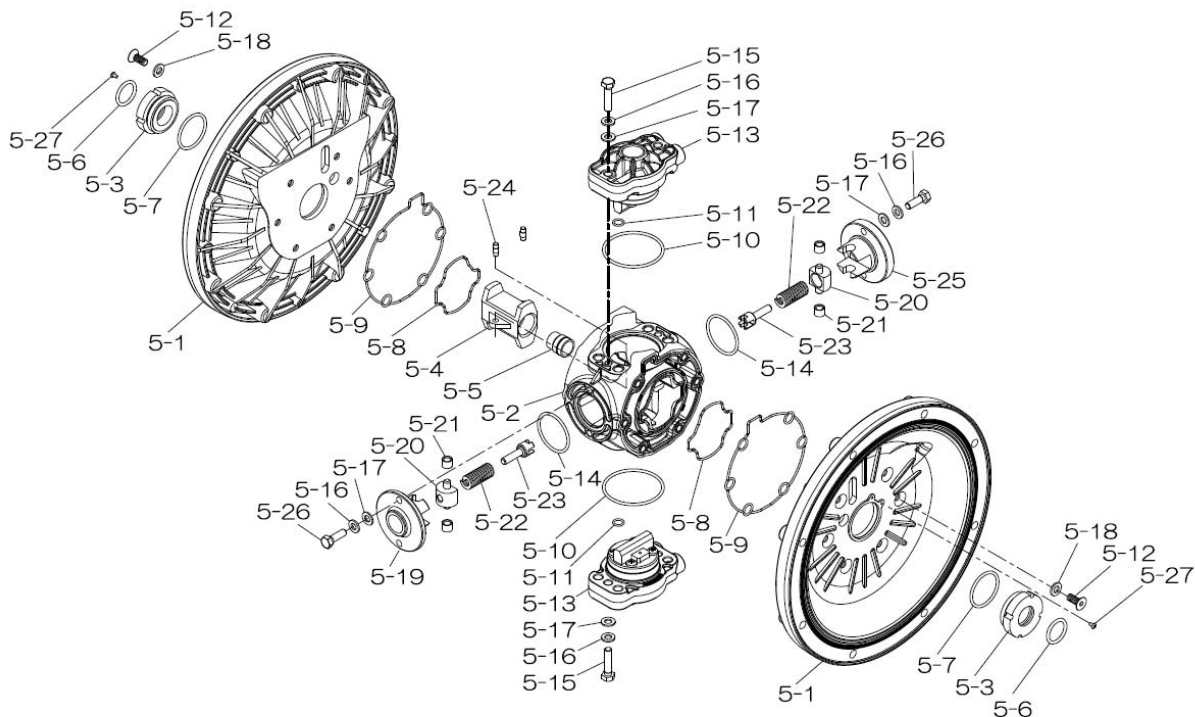

804784 Valve Body Assembly

Reference			
No.	Description	Q'ty	Part No.
5-13-1	Valve Body	1	716244
5-13-2	Gasket	1	773042
5-13-3	Valve Seat	1	716246
5-13-4	Block	1	773065
5-13-5	Block Holder	1	716245
5-13-6	Valve Guide	1	773064
5-13-7	Flat Head Screw	2	684384
5-13-8	Spring	1	706612
5-13-9	Ball	1	686271
5-13-10	Plug	2	772934
5-13-11	Screw	4	602299

XDP

341B-00_2011

Yamada America, Inc.
 955 East Algonquin Rd
 Arlington Heights, IL 60005
 Phone: 847.631.9200
 Fax: 847.631.9273
 www.yamadapump.com

Part # 854535

804780 Body Assembly

Reference No.	Description	Q'ty	Part No.
5-1	Air Chamber	2	716248
5-2	Body	1	716256
5-3	Throat Bearing	2	773066
5-4	Valve Switcher	1	716214
5-5	Center Rod Guide	1	773047
5-6	O-ring	2	640023
5-7	O-ring	2	640133
5-8	Gasket	2	773040
5-9	Gasket	2	773041
5-10	O-ring	2	640138
5-11	O-ring	8	640007
5-12	Flat Head Bolt	12	683812
5-13	Valve Body Assembly	2	804784
5-14	O-ring	2	640134
5-15	Bolt	4	611153
5-16	Spring Washer	8	631420
5-17	Plain Washer	8	631013
5-18	Plain Washer	12	684987
5-19	Retainer B	1	716249
5-20	Spring Retainer	2	713620
5-21	Bushing	4	773067
5-22	Spring	2	684537
5-23	Trip Arm	2	714446
5-24	Pin	2	700231
5-25	Retainer A	1	716216
5-26	Bolt	4	611149
5-27	Tapping Screws	2	686337