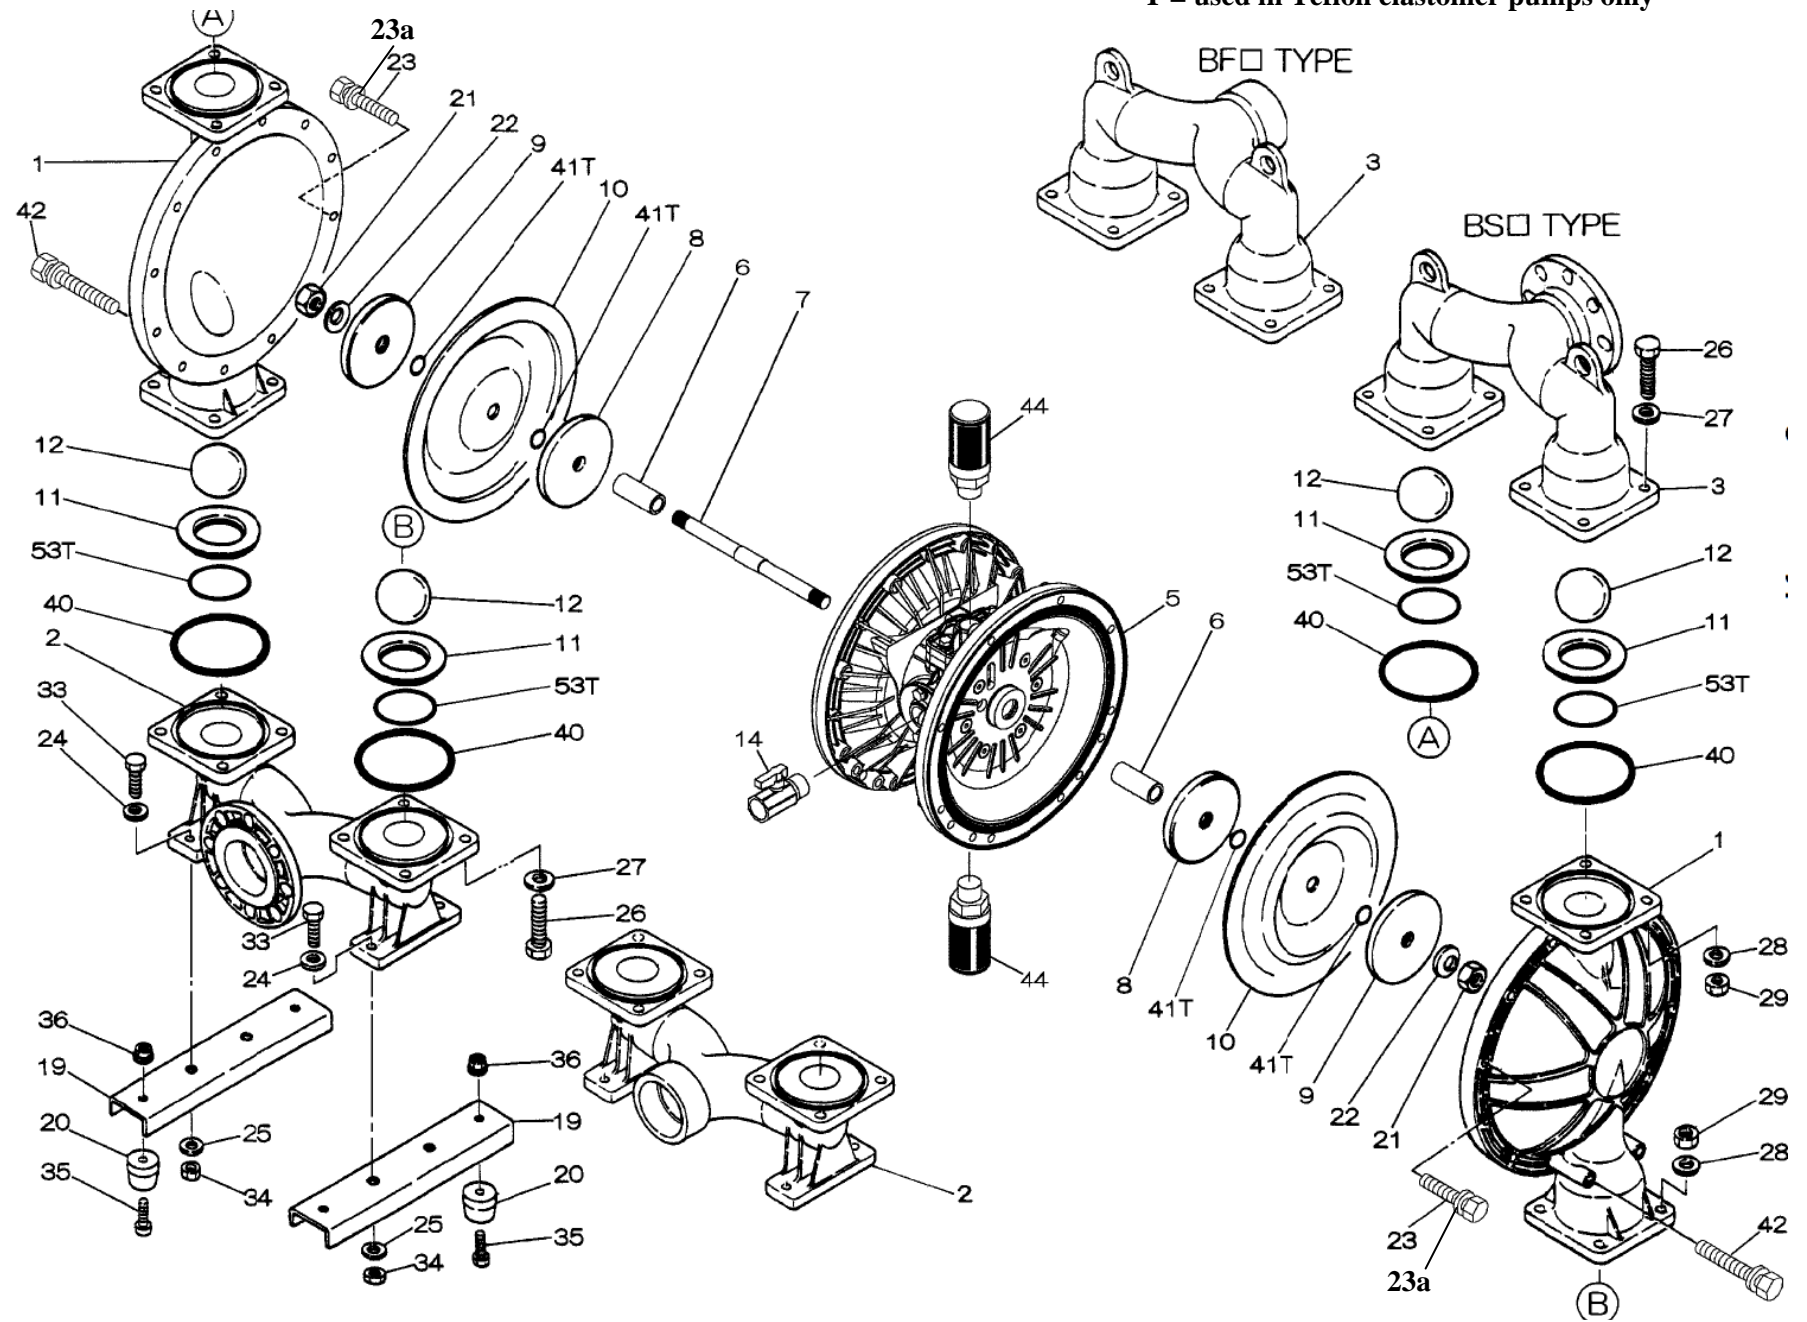

T = used in Teflon elastomer pumps only

Reference			
No.	Description	Q'ty	Part No.
1	Out Chamber	2	713158
2	In Manifold	1	713170
3	Out Manifold	1	713167
5	Body Assembly	1	804780
6	Center Bushing	2	716253
7T	Center Rod	1	716252
8T	Center Disk	2	711906
9T	Center Disk	2	713371
10	Diaphragm	2	770934
11	Valve Seat	4	711910
12	Ball	4	770694
14	Ball Valve	1	684322
19	Pump Base	2	711912
20	Cushion	4	771402
21	Nut	2	706144
22	Coned Disk Spring	2	682740
23	Bolt	20	686161
23a	Wave Spring Washer	20	631917
24	Plain Washer	4	631014
25	Wave Spring Washer	4	631917
26	Bolt	16	611204
27	Plain Washer	16	631015
28	Spring Lock Washer	16	631938
29	Nut	16	627014
33	Bolt	4	611177
34	Nut	4	627013
35	Bolt	4	611149
36	Nut with Flange	4	682276
40	O-ring	4	643078
41T	O-ring	4	643015
42	Bolt	4	686026
44	Silencer	2	804697
53T	O-ring	4	643145

Repair Kits

K80-MT Liquid Side Kit includes the following:

Reference			
No.	Description	Q'ty	Part No.
10	Diaphragm	2	770934
53T	O-ring	4	643145
41T	O-ring	4	643015
40	O-ring	4	643078
12	Ball	4	770694

K80-AM-DP-HD Air Side Kit includes the following:

Reference			
No.	Description	Q'ty	Part No.
5-3	Throat Bearing	2	773066
5-5	Center Rod Guide	1	773047
5-6	O-ring	2	640023
5-7	O-ring	2	640133
5-8	Gasket	2	773040
5-9	Gasket	2	773041
5-10	O-ring	2	640138
5-11	O-ring	8	640007
5-14	O-ring	2	640134
5-21	Bushing	4	773067
5-22	Spring	2	684537
5-24	Pin	2	700231