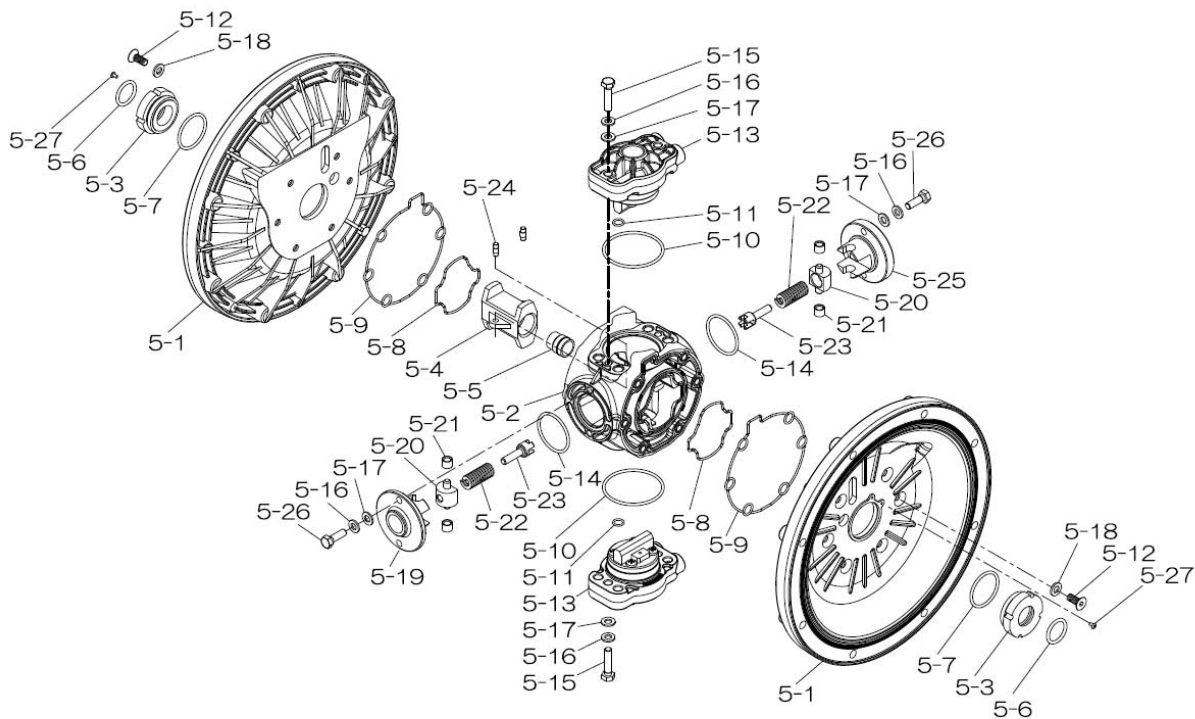

Reference No.	Description	Q'ty	Part No.
1	Out Chamber	2	580962
2	In Manifold	1	714371
3	Out Manifold	1	714365
5	Body Assembly	1	804780
6	Center Bushing	2	716253
7	Center Rod	1	716252
8	Center Disk	4	711906
10	Diaphragm	2	771801
11	Valve Seat	4	771998
12	Ball	4	770605
14	Ball Valve	1	684322
19	Pump Base	2	711912
20	Cushion	4	771402
21	Nut	2	706144
22	Coned Disk Spring	2	682740
23	Bolt	20	686025
24	Plain Washer	4	631014
25	Wave Spring Washer	4	631917
26	Bolt	16	611204
27	Plain Washer	16	631015
28	Spring Lock Washer	16	631918
29	Nut	16	627014
33	Bolt	4	611177
34	Nut	4	627013
35	Bolt	4	611149
36	Nut with Flange	4	682276
40	O-ring	4	642078
42	Bolt	4	686164
42a	Wave Spring Washer	4	631917
44	Silencer	2	804697

**804784 Valve Body Assembly**

Reference No.	Description	Q'ty	Part No.
5-13-1	Valve Body	1	716244
5-13-2	Gasket	1	773042
5-13-3	Valve Seat	1	716246
5-13-4	Block	1	773065
5-13-5	Block Holder	1	716245
5-13-6	Valve Guide	1	773064
5-13-7	Flat Head Screw	2	684384
5-13-8	Spring	1	706612
5-13-9	Ball	1	686271
5-13-10	Plug	2	772934
5-13-11	Screw	4	602299

XDP

336B-00\_2011

Yamada America, Inc.  
 955 East Algonquin Rd  
 Arlington Heights, IL 60005  
 Phone: 847.631.9200  
 Fax: 847.631.9273  
 www.yamadapump.com

Part # 854495

804780 Body Assembly

Reference No.	Description	Q'ty	Part No.
5-1	Air Chamber	2	716248
5-2	Body	1	716256
5-3	Throat Bearing	2	773066
5-4	Valve Switcher	1	716214
5-5	Center Rod Guide	1	773047
5-6	O-ring	2	640023
5-7	O-ring	2	640133
5-8	Gasket	2	773040
5-9	Gasket	2	773041
5-10	O-ring	2	640138
5-11	O-ring	8	640007
5-12	Flat Head Bolt	12	683812
5-13	Valve Body Assembly	2	804784
5-14	O-ring	2	640134
5-15	Bolt	4	611153
5-16	Spring Washer	8	631420
5-17	Plain Washer	8	631013
5-18	Plain Washer	12	684987
5-19	Retainer B	1	716249
5-20	Spring Retainer	2	713620
5-21	Bushing	4	773067
5-22	Spring	2	684537
5-23	Trip Arm	2	714446
5-24	Pin	2	700231
5-25	Retainer A	1	716216
5-26	Bolt	4	611149
5-27	Tapping Screws	2	686337