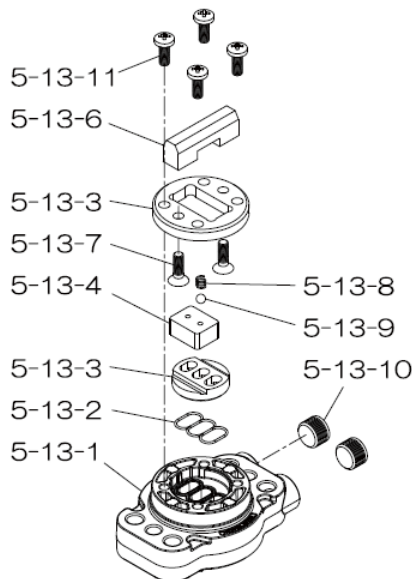

Reference No.	Description	Q'ty	Part No.
1	Out Chamber	2	580962
2	In Manifold	1	714371
3	Out Manifold	1	714365
5	Body Assembly	1	804780
6	Center Bushing	2	716253
7	Center Rod	1	716252
8	Center Disk	4	711906
10	Diaphragm	2	771801
11	Valve Seat	4	771998
12	Ball	4	770605
14	Ball Valve	1	684322
19	Pump Base	2	711912
20	Cushion	4	771402
21	Nut	2	706144
22	Coned Disk Spring	2	682740
23	Bolt	20	686025
24	Plain Washer	4	631014
25	Wave Spring Washer	4	631917
26	Bolt	16	611204
27	Plain Washer	16	631015
28	Spring Lock Washer	16	631918
29	Nut	16	627014
33	Bolt	4	611177
34	Nut	4	627013
35	Bolt	4	611149
36	Nut with Flange	4	682276
40	O-ring	4	642078
42	Bolt	4	686164
42a	Wave Spring Washer	4	631917
44	Silencer	2	804697

**Repair Kits**

**K80-MV Liquid Side Kit includes the following:**

Reference No.	Description	Q'ty	Part No.
10	Diaphragm	2	771801
11	Valve Seat	4	771998
40	O-ring	4	642078
12	Ball	4	770605

**K80-AM-DP-HD Air Side Kit includes the following:**

Reference No.	Description	Q'ty	Part No.
5-3	Throat Bearing	2	773066
5-5	Center Rod Guide	1	773047
5-6	O-ring	2	640023
5-7	O-ring	2	640133
5-8	Gasket	2	773040
5-9	Gasket	2	773041
5-10	O-ring	2	640138
5-11	O-ring	8	640007
5-14	O-ring	2	640134
5-21	Bushing	4	773067
5-22	Spring	2	684537
5-24	Pin	2	700231

**804784 Valve Body Assembly**

Reference No.	Description	Q'ty	Part No.
5-13-1	Valve Body	1	716244
5-13-2	Gasket	1	773042
5-13-3	Valve Seat	1	716246
5-13-4	Block	1	773065
5-13-5	Block Holder	1	716245
5-13-6	Valve Guide	1	773064
5-13-7	Flat Head Screw	2	684384
5-13-8	Spring	1	706612
5-13-9	Ball	1	686271
5-13-10	Plug	2	772934
5-13-11	Screw	4	602299