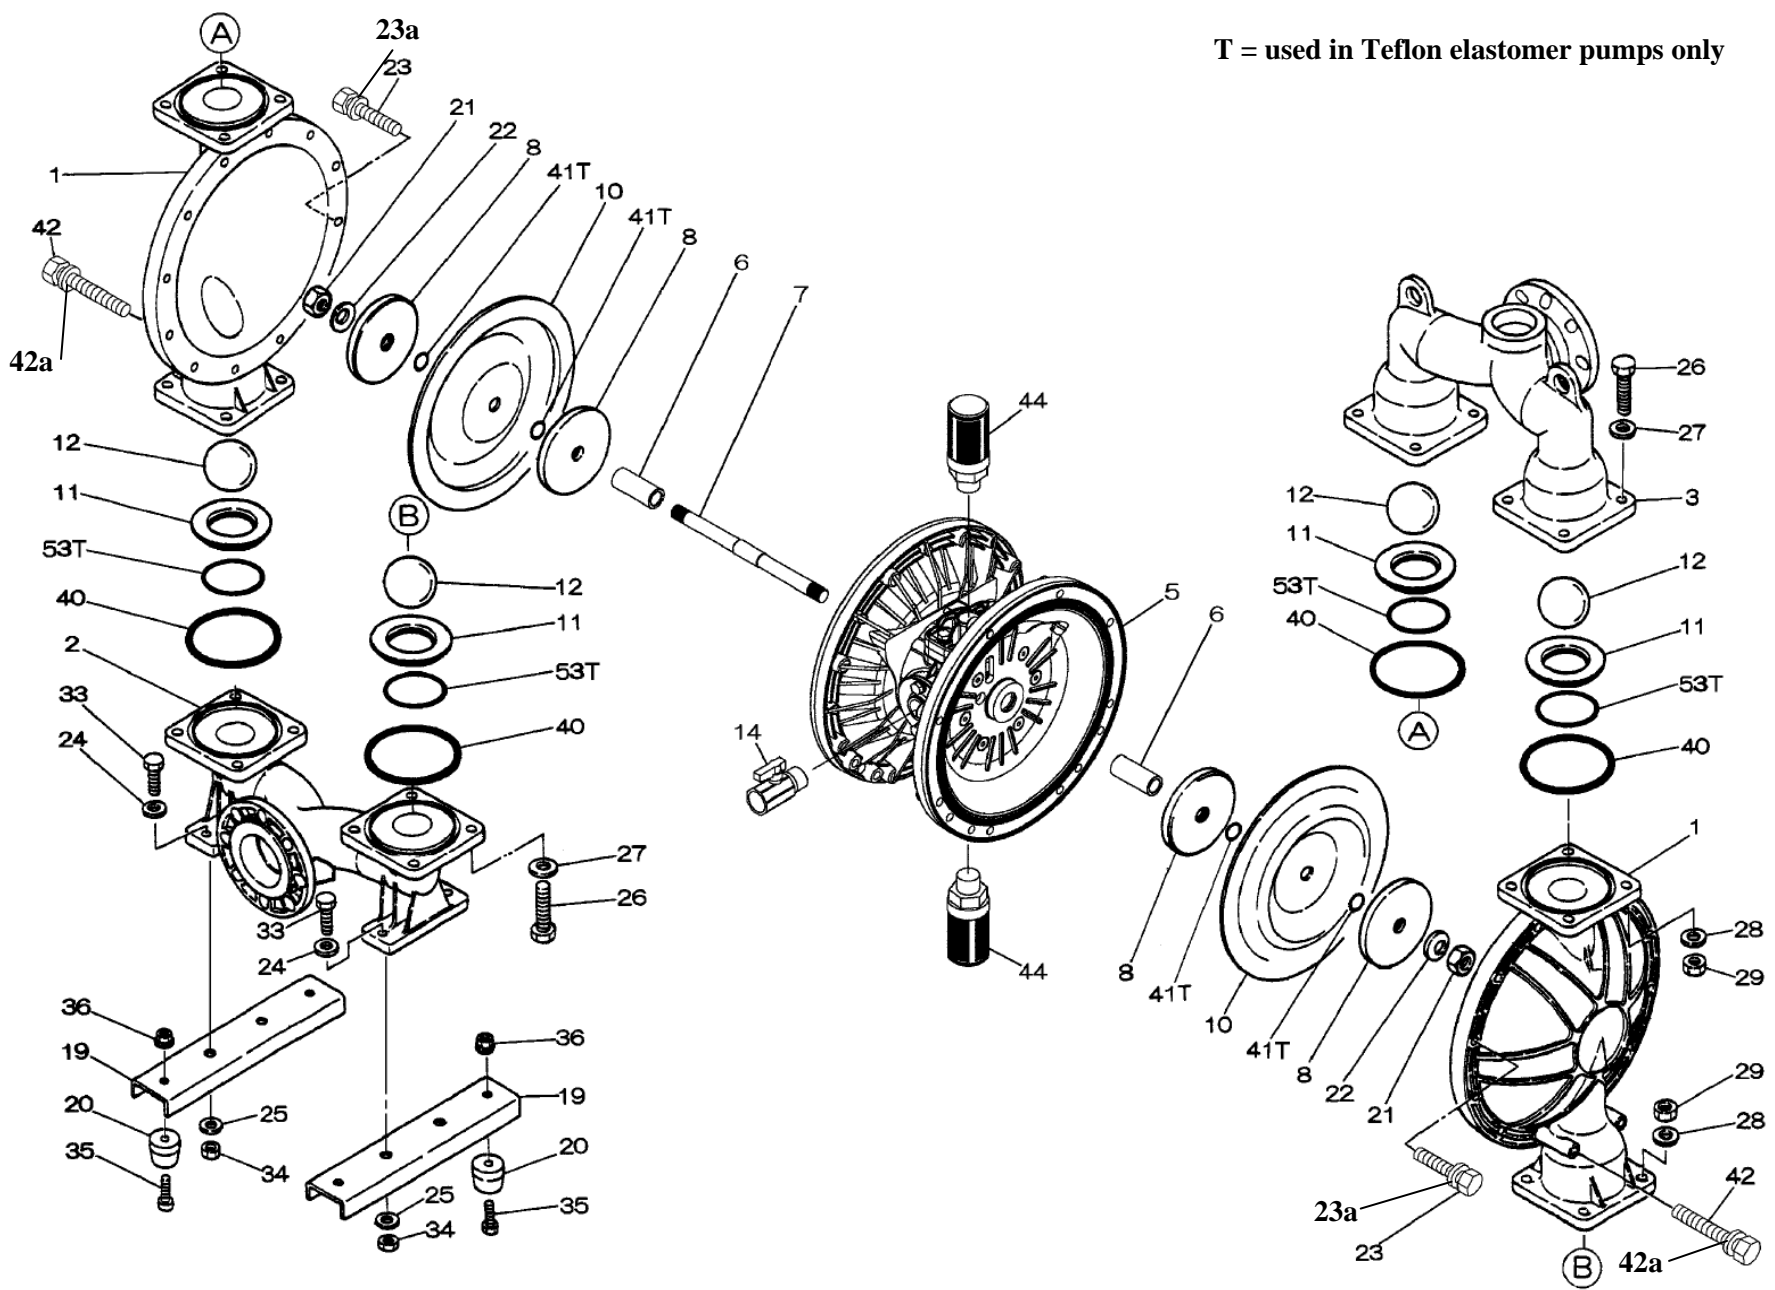

T = used in Teflon elastomer pumps only

Reference No.	Description	Q'ty	Part No.
1	Out Chamber	2	580962
2	In Manifold	1	714371
3	Out Manifold	1	714365
5	Body Assembly	1	804780
6	Center Bushing	2	716253
7	Center Rod	1	716252
8	Center Disk	4	711906
10	Diaphragm	2	771801
11	Valve Seat	4	771998
12	Ball	4	770605
14	Ball Valve	1	684322
19	Pump Base	2	711912
20	Cushion	4	771402
21	Nut	2	706144
22	Coned Disk Spring	2	682740
23	Bolt	20	686025
24	Plain Washer	4	631014
25	Wave Spring Washer	4	631917
26	Bolt	16	611204
27	Plain Washer	16	631015
28	Spring Lock Washer	16	631918
29	Nut	16	627014
33	Bolt	4	611177
34	Nut	4	627013
35	Bolt	4	611149
36	Nut with Flange	4	682276
40	O-ring	4	642078
42	Bolt	4	686164
42a	Wave Spring Washer	4	631917
44	Silencer	2	804697

Repair Kits

K80-MV Liquid Side Kit includes the following:

Reference No.	Description	Q'ty	Part No.
10	Diaphragm	2	771801
11	Valve Seat	4	771998
40	O-ring	4	642078
12	Ball	4	770605

K80-AM-DP-HD Air Side Kit includes the following:

Reference No.	Description	Q'ty	Part No.
5-3	Throat Bearing	2	773066
5-5	Center Rod Guide	1	773047
5-6	O-ring	2	640023
5-7	O-ring	2	640133
5-8	Gasket	2	773040
5-9	Gasket	2	773041
5-10	O-ring	2	640138
5-11	O-ring	8	640007
5-14	O-ring	2	640134
5-21	Bushing	4	773067
5-22	Spring	2	684537
5-24	Pin	2	700231