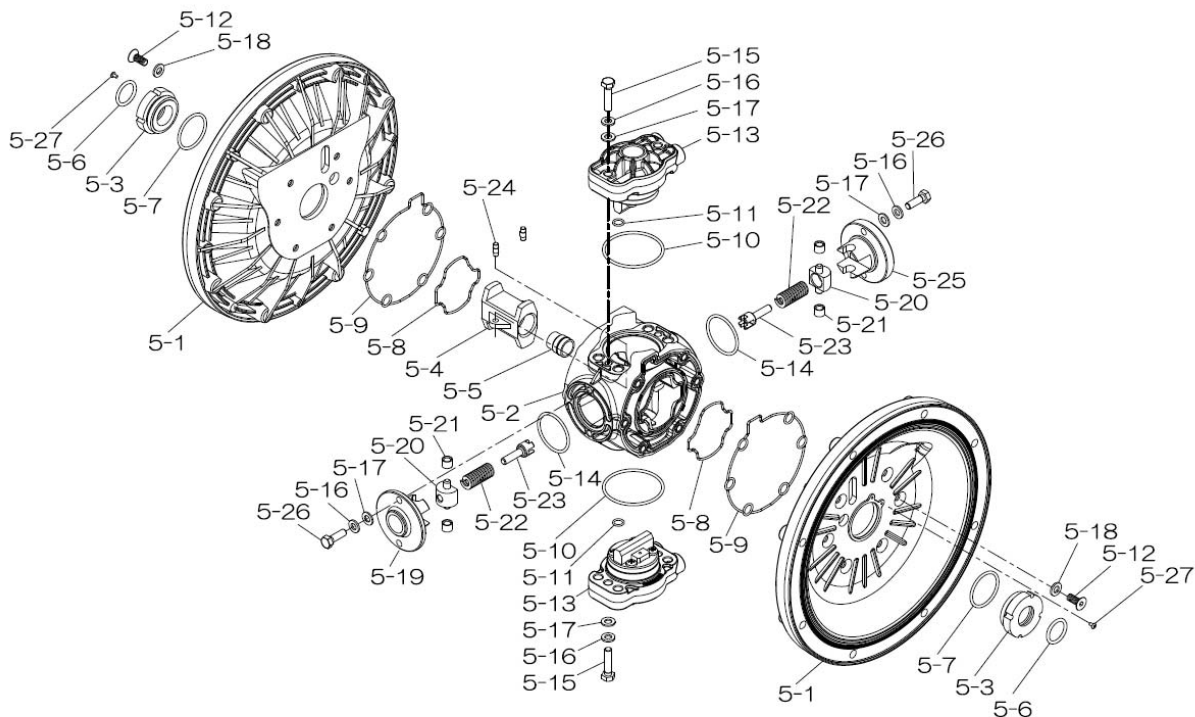

Reference			
No.	Description	Q'ty	Part No.
1	Out Chamber	2	580962
2	In Manifold	1	714371
3	Out Manifold	1	714365
5	Body Assembly	1	804780
6	Center Bushing	2	716253
7T	Center Rod	1	716254
8T	Center Disk	4	711041
10	Diaphragm	2	770934
11	Valve Seat	4	712384
12	Ball	4	770694
14	Ball Valve	1	684322
19	Pump Base	2	711912
20	Cushion	4	771402
21	Nut	2	706144
22	Coned Disk Spring	2	682740
23	Bolt	20	686025
24	Plain Washer	4	631014
25	Wave Spring Washer	4	631917
26	Bolt	16	611204
27	Plain Washer	16	631015
28	Spring Lock Washer	16	631918
29	Nut	16	627014
33	Bolt	4	611177
34	Nut	4	627013
35	Bolt	4	611149
36	Nut with Flange	4	682276
40	O-ring	4	643078
41T	O-ring	4	643015
42	Bolt	4	686164
42a	Wave Spring Washer	4	631917
44	Silencer	2	804697
53T	O-ring	4	643145

804784 Valve Body Assembly

Reference			
No.	Description	Q'ty	Part No.
5-13-1	Valve Body	1	716244
5-13-2	Gasket	1	773042
5-13-3	Valve Seat	1	716246
5-13-4	Block	1	773065
5-13-5	Block Holder	1	716245
5-13-6	Valve Guide	1	773064
5-13-7	Flat Head Screw	2	684384
5-13-8	Spring	1	706612
5-13-9	Ball	1	686271
5-13-10	Plug	2	772934
5-13-11	Screw	4	602299

XDP

336B-00_2011

Yamada America, Inc.
 955 East Algonquin Rd
 Arlington Heights, IL 60005
 Phone: 847.631.9200
 Fax: 847.631.9273
 www.yamadapump.com

Part # 854496

804780 Body Assembly

Reference No.	Description	Q'ty	Part No.
5-1	Air Chamber	2	716248
5-2	Body	1	716256
5-3	Throat Bearing	2	773066
5-4	Valve Switcher	1	716214
5-5	Center Rod Guide	1	773047
5-6	O-ring	2	640023
5-7	O-ring	2	640133
5-8	Gasket	2	773040
5-9	Gasket	2	773041
5-10	O-ring	2	640138
5-11	O-ring	8	640007
5-12	Flat Head Bolt	12	683812
5-13	Valve Body Assembly	2	804784
5-14	O-ring	2	640134
5-15	Bolt	4	611153
5-16	Spring Washer	8	631420
5-17	Plain Washer	8	631013
5-18	Plain Washer	12	684987
5-19	Retainer B	1	716249
5-20	Spring Retainer	2	713620
5-21	Bushing	4	773067
5-22	Spring	2	684537
5-23	Trip Arm	2	714446
5-24	Pin	2	700231
5-25	Retainer A	1	716216
5-26	Bolt	4	611149
5-27	Tapping Screws	2	686337