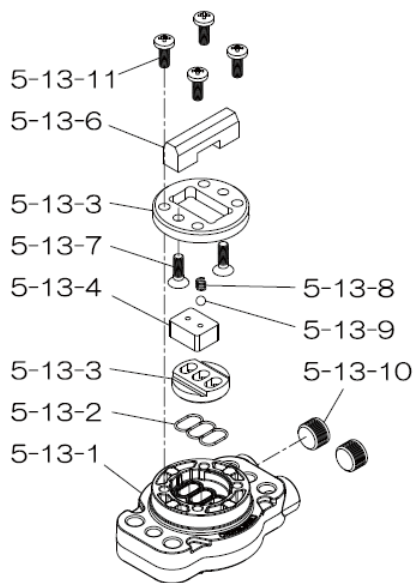

Reference			
No.	Description	Q'ty	Part No.
1	Out Chamber	2	580962
2	In Manifold	1	714371
3	Out Manifold	1	714365
5	Body Assembly	1	804780
6	Center Bushing	2	716253
7T	Center Rod	1	716254
8T	Center Disk	4	711041
10	Diaphragm	2	770934
11	Valve Seat	4	712384
12	Ball	4	770694
14	Ball Valve	1	684322
19	Pump Base	2	711912
20	Cushion	4	771402
21	Nut	2	706144
22	Coned Disk Spring	2	682740
23	Bolt	20	686025
24	Plain Washer	4	631014
25	Wave Spring Washer	4	631917
26	Bolt	16	611204
27	Plain Washer	16	631015
28	Spring Lock Washer	16	631918
29	Nut	16	627014
33	Bolt	4	611177
34	Nut	4	627013
35	Bolt	4	611149
36	Nut with Flange	4	682276
40	O-ring	4	643078
41T	O-ring	4	643015
42	Bolt	4	686164
42a	Wave Spring Washer	4	631917
44	Silencer	2	804697
53T	O-ring	4	643145

Repair Kits

K80-MT Liquid Side Kit includes the following:

Reference			
No.	Description	Q'ty	Part No.
10	Diaphragm	2	770934
40	O-ring	4	643078
53T	O-ring	4	643145
41T	O-ring	4	643015
12	Ball	4	770694

K80-AM-DP-HD Air Side Kit includes the following:

Reference			
No.	Description	Q'ty	Part No.
5-3	Throat Bearing	2	773066
5-5	Center Rod Guide	1	773047
5-6	O-ring	2	640023
5-7	O-ring	2	640133
5-8	Gasket	2	773040
5-9	Gasket	2	773041
5-10	O-ring	2	640138
5-11	O-ring	8	640007
5-14	O-ring	2	640134
5-21	Bushing	4	773067
5-22	Spring	2	684537
5-24	Pin	2	700231

804784 Valve Body Assembly

Reference			
No.	Description	Q'ty	Part No.
5-13-1	Valve Body	1	716244
5-13-2	Gasket	1	773042
5-13-3	Valve Seat	1	716246
5-13-4	Block	1	773065
5-13-5	Block Holder	1	716245
5-13-6	Valve Guide	1	773064
5-13-7	Flat Head Screw	2	684384
5-13-8	Spring	1	706612
5-13-9	Ball	1	686271
5-13-10	Plug	2	772934
5-13-11	Screw	4	602299