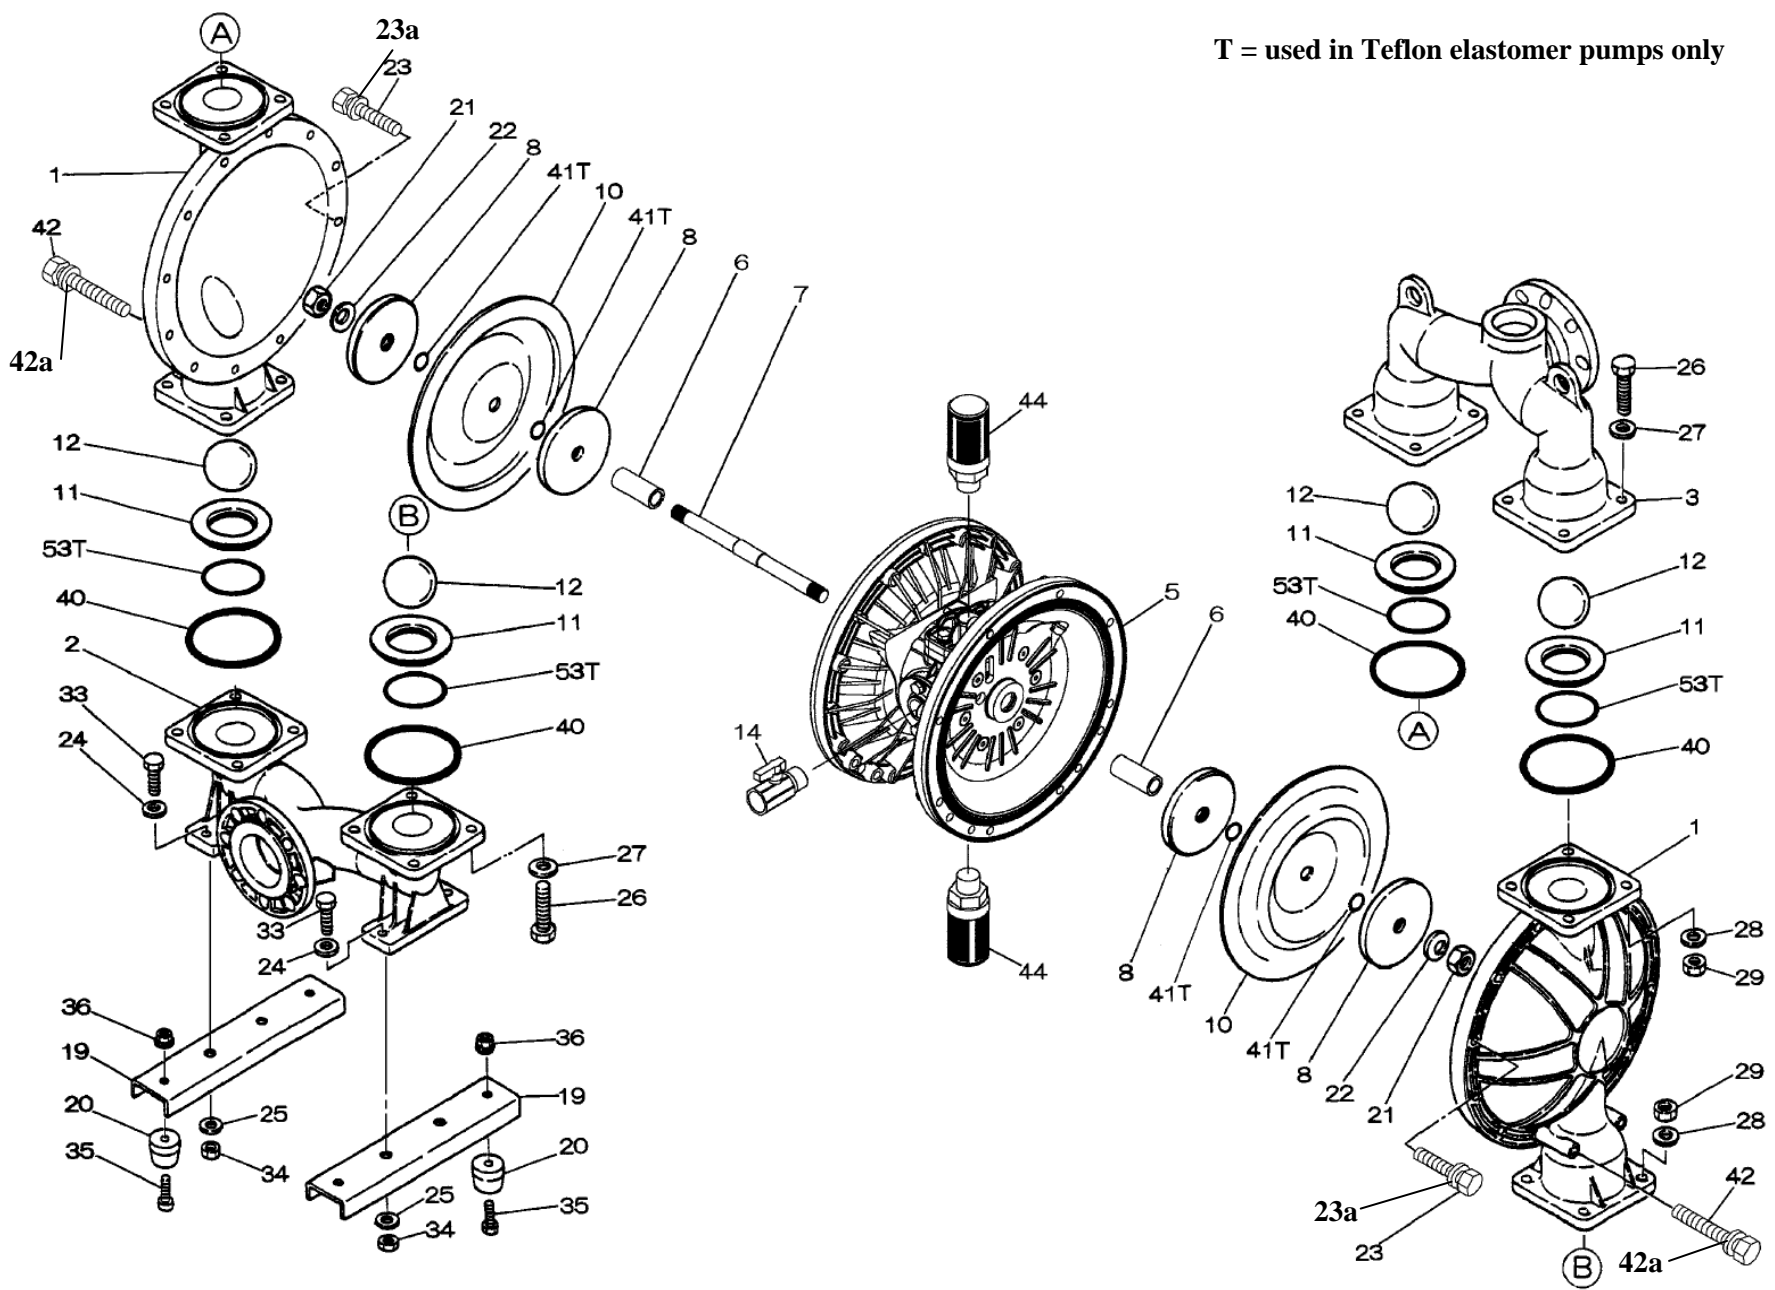

T = used in Teflon elastomer pumps only

Reference			
No.	Description	Q'ty	Part No.
1	Out Chamber	2	580962
2	In Manifold	1	714371
3	Out Manifold	1	714365
5	Body Assembly	1	804780
6	Center Bushing	2	716253
7T	Center Rod	1	716254
8T	Center Disk	4	711041
10	Diaphragm	2	770934
11	Valve Seat	4	712384
12	Ball	4	770694
14	Ball Valve	1	684322
19	Pump Base	2	711912
20	Cushion	4	771402
21	Nut	2	706144
22	Coned Disk Spring	2	682740
23	Bolt	20	686025
24	Plain Washer	4	631014
25	Wave Spring Washer	4	631917
26	Bolt	16	611204
27	Plain Washer	16	631015
28	Spring Lock Washer	16	631918
29	Nut	16	627014
33	Bolt	4	611177
34	Nut	4	627013
35	Bolt	4	611149
36	Nut with Flange	4	682276
40	O-ring	4	643078
41T	O-ring	4	643015
42	Bolt	4	686164
42a	Wave Spring Washer	4	631917
44	Silencer	2	804697
53T	O-ring	4	643145

Repair Kits

K80-MT Liquid Side Kit includes the following:

Reference			
No.	Description	Q'ty	Part No.
10	Diaphragm	2	770934
40	O-ring	4	643078
53T	O-ring	4	643145
41T	O-ring	4	643015
12	Ball	4	770694

K80-AM-DP-HD Air Side Kit includes the following:

Reference			
No.	Description	Q'ty	Part No.
5-3	Throat Bearing	2	773066
5-5	Center Rod Guide	1	773047
5-6	O-ring	2	640023
5-7	O-ring	2	640133
5-8	Gasket	2	773040
5-9	Gasket	2	773041
5-10	O-ring	2	640138
5-11	O-ring	8	640007
5-14	O-ring	2	640134
5-21	Bushing	4	773067
5-22	Spring	2	684537
5-24	Pin	2	700231