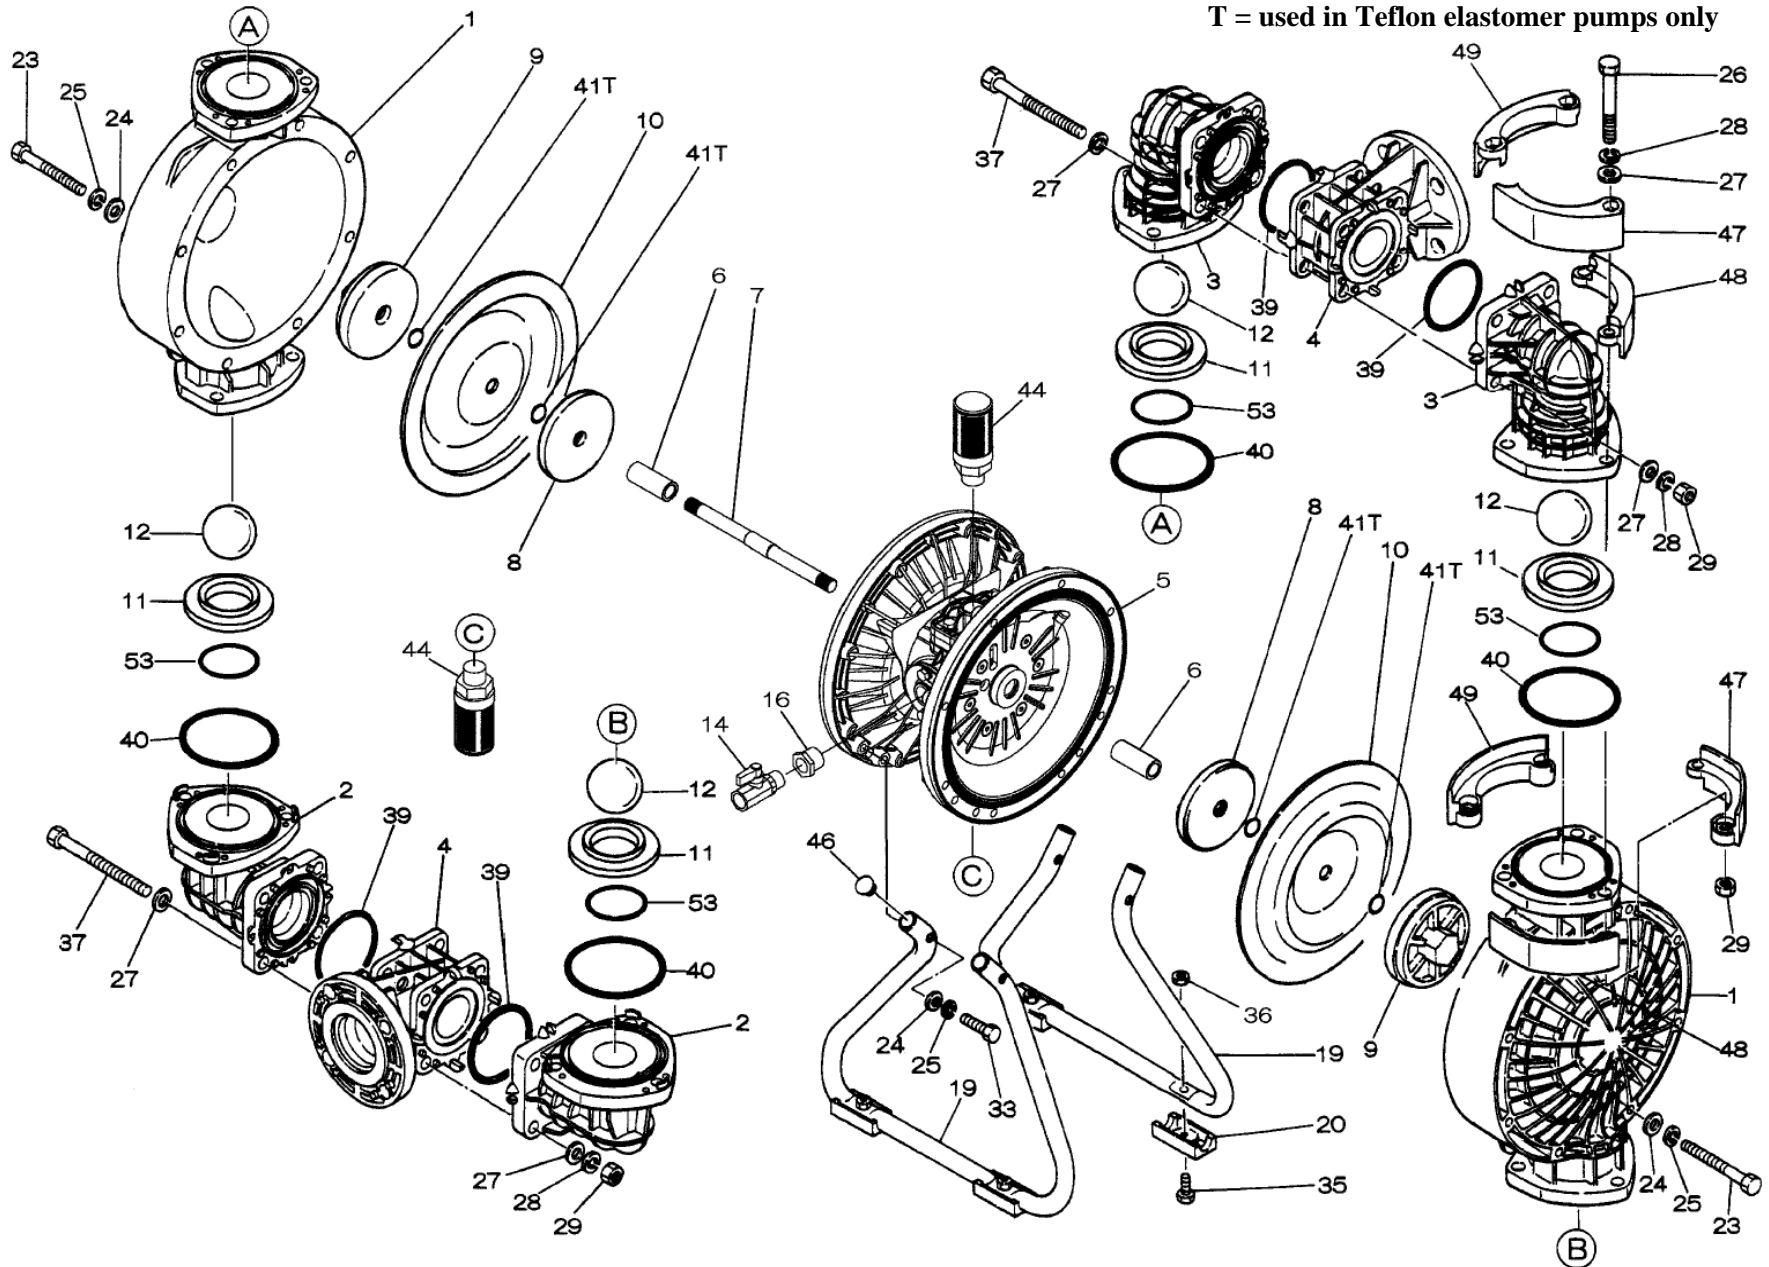

T = used in Teflon elastomer pumps only

Model: DP-50BPS-HD
Part # 854472

XDP

Yamada America, Inc.
955 East Algonquin Rd
Arlington Heights, IL 60005
Phone: 847.631.9200
Fax: 847.631.9273
www.yamadapump.com

Reference No.	Description	Q'ty	Part No.
1	Out Chamber	2	780148
2	In Manifold	2	780245
3	Out Manifold	2	780151
4	Center Manifold	2	780249
5	Body Assembly	1	804778
6	Center Bushing	2	716219
7	Center Rod	1	716218
8	Center Disk	2	711904
9	Center Disk	2	771727
10	Diaphragm	2	771976
11	Valve Seat	4	772097
12	Ball	4	770633
14	Ball Valve	1	684322
19	Stand Body	2	711926
20	Cushion	4	771865
23	Bolt	16	686156
24	Plain Washer	24	631330
25	Spring Lock Washer	24	680257
26	Bolt	12	621213
27	Plain Washer	28	631331
28	Spring Lock Washer	20	680607
29	Nut	20	628014
33	Bolt	8	621179
35	Bolt	4	621149
36	Nut with Flange	4	683837
37	Bolt	8	684592
39	O-ring	4	684121
40	O-ring	4	684122
44	Silencer	2	804697
46	Cap	4	683641
47	Protector A	8	771786
48	Protector B	8	771787
49	Protector C	8	771788
53	O-ring	4	685448

Repair Kits

K50-PS Liquid Side Kit includes the following:

10	Diaphragm	2	771976
53	O-ring	4	685448
40	O-ring	4	684122
12	Ball	4	770633

K45-AM-DP-HD Air Side Kit includes the following:

5-3	Throat Bearing	2	773048
5-5	Center Rod Guide	1	773047
5-6	O-ring	2	640023
5-7	O-ring	2	640133
5-8	Gasket	2	773040
5-9	Gasket	2	773041
5-10	O-ring	2	640138
5-11	O-ring	8	640007
5-14	O-ring	2	640134
5-21	Bushing	4	773067
5-22	Spring	2	684537
5-24	Pin	2	700231