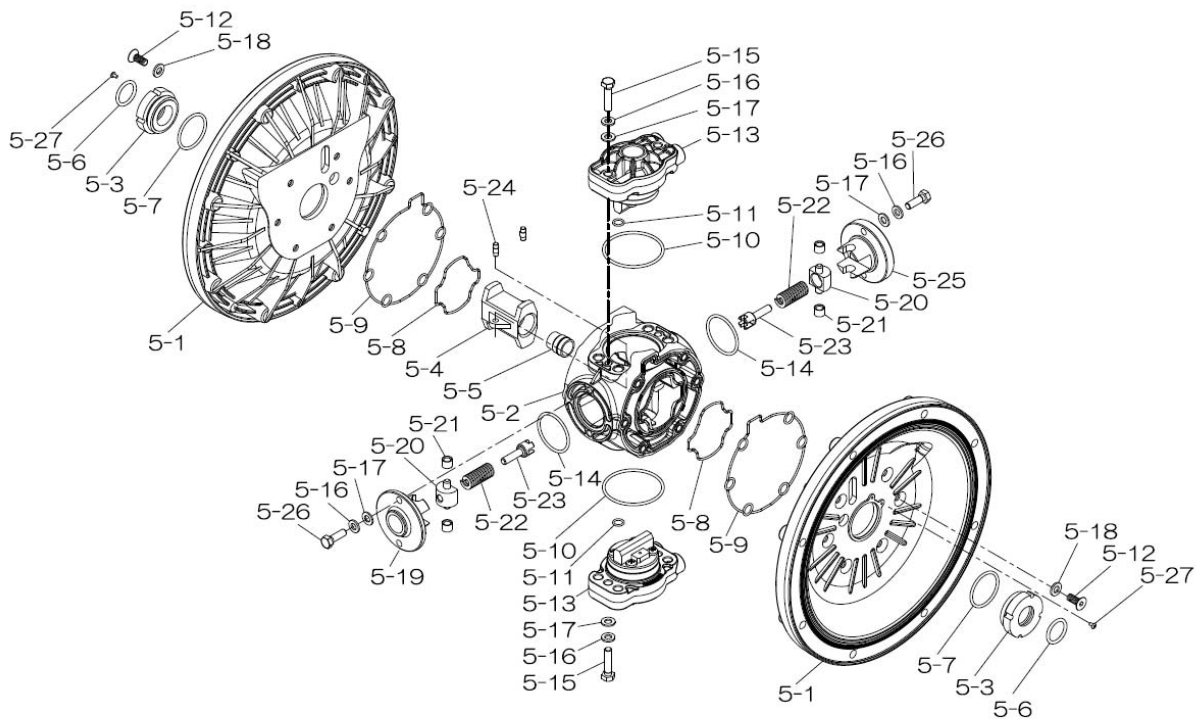

804784 Valve Body Assembly

Reference No.	Description	Q'ty	Part No.
5-13-1	Valve Body	1	716244
5-13-2	Gasket	1	773042
5-13-3	Valve Seat	1	716246
5-13-4	Block	1	773065
5-13-5	Block Holder	1	716245
5-13-6	Valve Guide	1	773064
5-13-7	Flat Head Screw	2	684384
5-13-8	Spring	1	706612
5-13-9	Ball	1	686271
5-13-10	Plug	2	772934
5-13-11	Screw	4	602299

XDP

336B-00_2011

Yamada America, Inc.
 955 East Algonquin Rd
 Arlington Heights, IL 60005
 Phone: 847.631.9200
 Fax: 847.631.9273
 www.yamadapump.com

Part # 854472

804778 Body Assembly

Reference			
No.	Description	Q'ty	Part No.
5-1	Air Chamber	2	716247
5-2	Body	1	716256
5-3	Throat Bearing	2	773048
5-4	Valve Switcher	1	716214
5-5	Center Rod Guide	1	773047
5-6	O-ring	2	640023
5-7	O-ring	2	640133
5-8	Gasket	2	773040
5-9	Gasket	2	773041
5-10	O-ring	2	640138
5-11	O-ring	8	640007
5-12	Flat Head Bolt	12	683812
5-13	Valve Body Assembly	2	804784
5-14	O-ring	2	640134
5-15	Bolt	4	611153
5-16	Spring Washer	8	631420
5-17	Plain Washer	8	631013
5-18	Plain Washer	12	684987
5-19	Retainer B	1	716249
5-20	Spring Retainer	2	713620
5-21	Bushing	4	773067
5-22	Spring	2	684537
5-23	Trip Arm	2	714446
5-24	Pin	2	700231
5-25	Retainer A	1	716216
5-26	Bolt	4	611149
5-27	Tapping Screws	2	686337