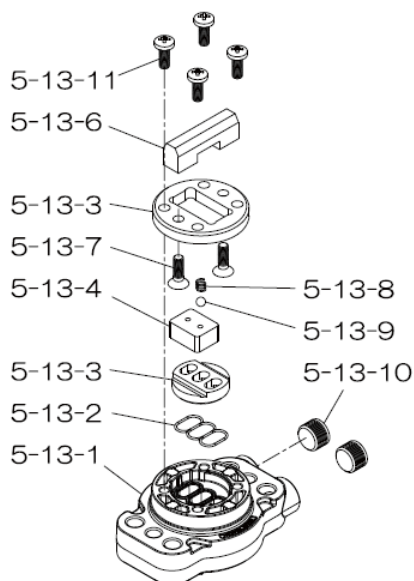

Reference No.	Description	Q'ty	Part No.
1	Out Chamber	2	780148
2	In Manifold	2	780245
3	Out Manifold	2	780151
4	Center Manifold	2	780249
5	Body Assembly	1	804778
6	Center Bushing	2	716219
7	Center Rod	1	716218
8	Center Disk	2	711904
9	Center Disk	2	771727
10	Diaphragm	2	771976
11	Valve Seat	4	772097
12	Ball	4	770633
14	Ball Valve	1	684322
19	Stand Body	2	711926
20	Cushion	4	771865
23	Bolt	16	686156
24	Plain Washer	24	631330
25	Spring Lock Washer	24	680257
26	Bolt	12	621213
27	Plain Washer	28	631331
28	Spring Lock Washer	20	680607
29	Nut	20	628014
33	Bolt	8	621179
35	Bolt	4	621149
36	Nut with Flange	4	683837
37	Bolt	8	684592
39	O-ring	4	684121
40	O-ring	4	684122
44	Silencer	2	804697
46	Cap	4	683641
47	Protector A	8	771786
48	Protector B	8	771787
49	Protector C	8	771788
53	O-ring	4	685448

Repair Kits

K50-PS Liquid Side Kit includes the following:

10	Diaphragm	2	771976
53	O-ring	4	685448
40	O-ring	4	684122
12	Ball	4	770633

K45-AM-DP-HD Air Side Kit includes the following:

5-3	Throat Bearing	2	773048
5-5	Center Rod Guide	1	773047
5-6	O-ring	2	640023
5-7	O-ring	2	640133
5-8	Gasket	2	773040
5-9	Gasket	2	773041
5-10	O-ring	2	640138
5-11	O-ring	8	640007
5-14	O-ring	2	640134
5-21	Bushing	4	773067
5-22	Spring	2	684537
5-24	Pin	2	700231

804784 Valve Body Assembly

Reference No.	Description	Q'ty	Part No.
5-13-1	Valve Body	1	716244
5-13-2	Gasket	1	773042
5-13-3	Valve Seat	1	716246
5-13-4	Block	1	773065
5-13-5	Block Holder	1	716245
5-13-6	Valve Guide	1	773064
5-13-7	Flat Head Screw	2	684384
5-13-8	Spring	1	706612
5-13-9	Ball	1	686271
5-13-10	Plug	2	772934
5-13-11	Screw	4	602299