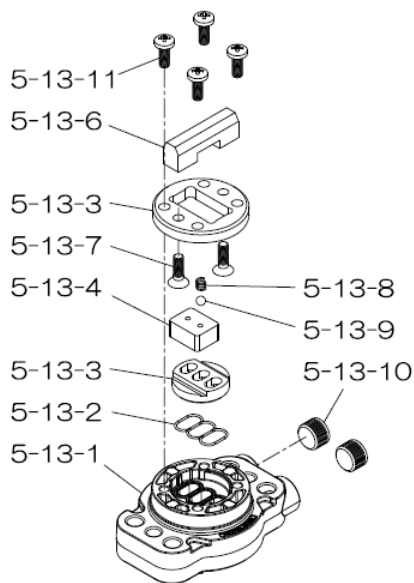

Reference			
No.	Description	Q'ty	Part No.
1	Out Chamber	2	713157
2	In Manifold - NPT	1	713169
3	Out Manifold - NPT	1	713166
5	Body Assembly	1	804778
6	Center Bushing	2	716219
7	Center Rod	1	716218
8	Center Disk	2	711904
9	Center Disk	2	713370
10	Diaphragm	2	771801
11	Valve Seat	4	771987
12	Ball	4	770636
14	Ball Valve	1	684322
19	Pump Base	2	711928
20	Cushion	4	771402
21	Nut	2	706128
22	Coned Disk Spring	2	682740
23	Bolt	16	686160
23a	Wave Spring Washer	16	631917
24	Plain Washer	4	631014
25	Wave Spring Washer	4	631917
26	Bolt	12	611202
27	Plain Washer	12	631015
28	Spring Lock Washer	12	631918
29	Nut	12	627014
33	Bolt	4	611175
34	Nut	4	627013
35	Bolt	4	611149
36	Nut with Flange	4	682276
40	O-ring	4	642069
44	Silencer	2	804697

Repair Kits

K50-MV Liquid Side Kit includes the following:

10	Diaphragm	2	771801
11	Valve Seat	4	771987
40	O-ring	4	642069
12	Ball	4	770636

K45-AM-DP-HD Air Side Kit includes the following:

5-3	Throat Bearing	2	773048
5-5	Center Rod Guide	1	773047
5-6	O-ring	2	640023
5-7	O-ring	2	640133
5-8	Gasket	2	773040
5-9	Gasket	2	773041
5-10	O-ring	2	640138
5-11	O-ring	8	640007
5-14	O-ring	2	640134
5-21	Bushing	4	773067
5-22	Spring	2	684537
5-24	Pin	2	700231

804784 Valve Body Assembly

Reference			
No.	Description	Q'ty	Part No.
5-13-1	Valve Body	1	716244
5-13-2	Gasket	1	773042
5-13-3	Valve Seat	1	716246
5-13-4	Block	1	773065
5-13-5	Block Holder	1	716245
5-13-6	Valve Guide	1	773064
5-13-7	Flat Head Screw	2	684384
5-13-8	Spring	1	706612
5-13-9	Ball	1	686271
5-13-10	Plug	2	772934
5-13-11	Screw	4	602299