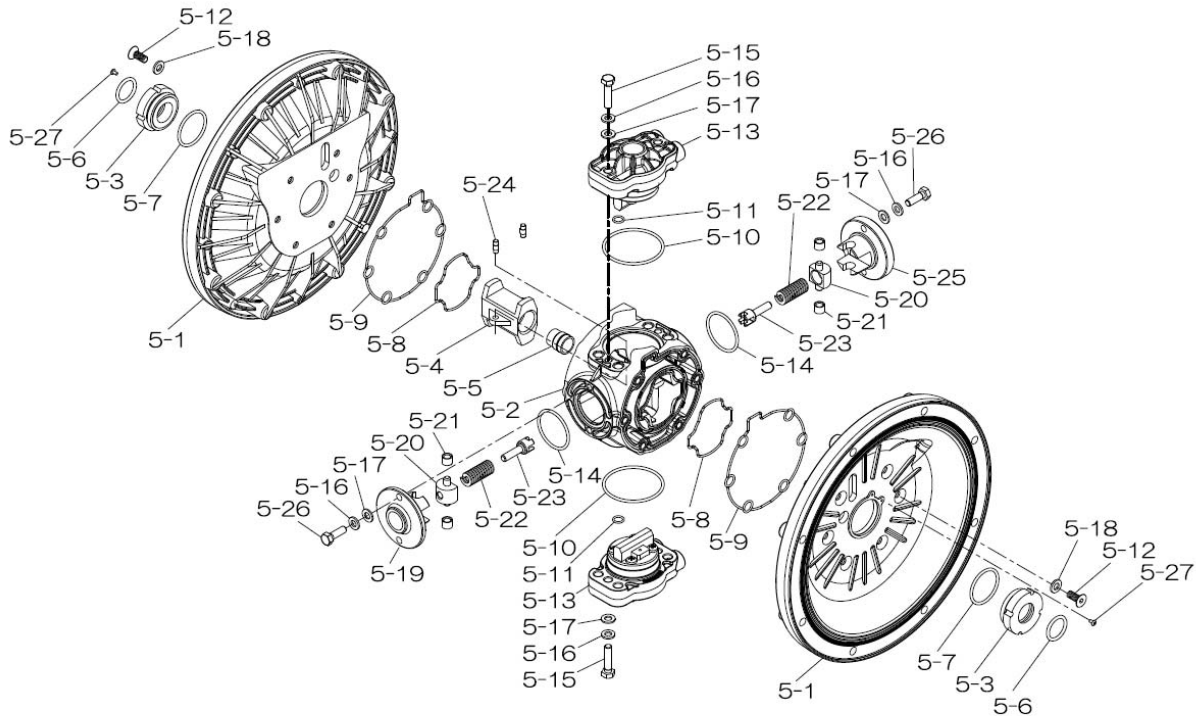

Reference			
No.	Description	Q'ty	Part No.
1	Out Chamber	2	713157
2	In Manifold - NPT	1	713169
3	Out Manifold - NPT	1	713166
5	Body Assembly	1	804778
6	Center Bushing	2	716219
7	Center Rod	1	716218
8	Center Disk	2	711904
9	Center Disk	2	713370
10	Diaphragm	2	771801
11	Valve Seat	4	771987
12	Ball	4	770636
14	Ball Valve	1	684322
19	Pump Base	2	711928
20	Cushion	4	771402
21	Nut	2	706128
22	Coned Disk Spring	2	682740
23	Bolt	16	686160
23a	Wave Spring Washer	16	631917
24	Plain Washer	4	631014
25	Wave Spring Washer	4	631917
26	Bolt	12	611202
27	Plain Washer	12	631015
28	Spring Lock Washer	12	631918
29	Nut	12	627014
33	Bolt	4	611175
34	Nut	4	627013
35	Bolt	4	611149
36	Nut with Flange	4	682276
40	O-ring	4	642069
44	Silencer	2	804697

804784 Valve Body Assembly

Reference			
No.	Description	Q'ty	Part No.
5-13-1	Valve Body	1	716244
5-13-2	Gasket	1	773042
5-13-3	Valve Seat	1	716246
5-13-4	Block	1	773065
5-13-5	Block Holder	1	716245
5-13-6	Valve Guide	1	773064
5-13-7	Flat Head Screw	2	684384
5-13-8	Spring	1	706612
5-13-9	Ball	1	686271
5-13-10	Plug	2	772934
5-13-11	Screw	4	602299

XDP

336B-00_2011

Yamada America, Inc.
 955 East Algonquin Rd
 Arlington Heights, IL 60005
 Phone: 847.631.9200
 Fax: 847.631.9273
 www.yamadapump.com

Part # 854453

804778 Body Assembly

Reference			
No.	Description	Q'ty	Part No.
5-1	Air Chamber	2	716247
5-2	Body	1	716256
5-3	Throat Bearing	2	773048
5-4	Valve Switcher	1	716214
5-5	Center Rod Guide	1	773047
5-6	O-ring	2	640023
5-7	O-ring	2	640133
5-8	Gasket	2	773040
5-9	Gasket	2	773041
5-10	O-ring	2	640138
5-11	O-ring	8	640007
5-12	Flat Head Bolt	12	683812
5-13	Valve Body Assembly	2	804784
5-14	O-ring	2	640134
5-15	Bolt	4	611153
5-16	Spring Washer	8	631420
5-17	Plain Washer	8	631013
5-18	Plain Washer	12	684987
5-19	Retainer B	1	716249
5-20	Spring Retainer	2	713620
5-21	Bushing	4	773067
5-22	Spring	2	684537
5-23	Trip Arm	2	714446
5-24	Pin	2	700231
5-25	Retainer A	1	716216
5-26	Bolt	4	611149
5-27	Tapping Screws	2	686337