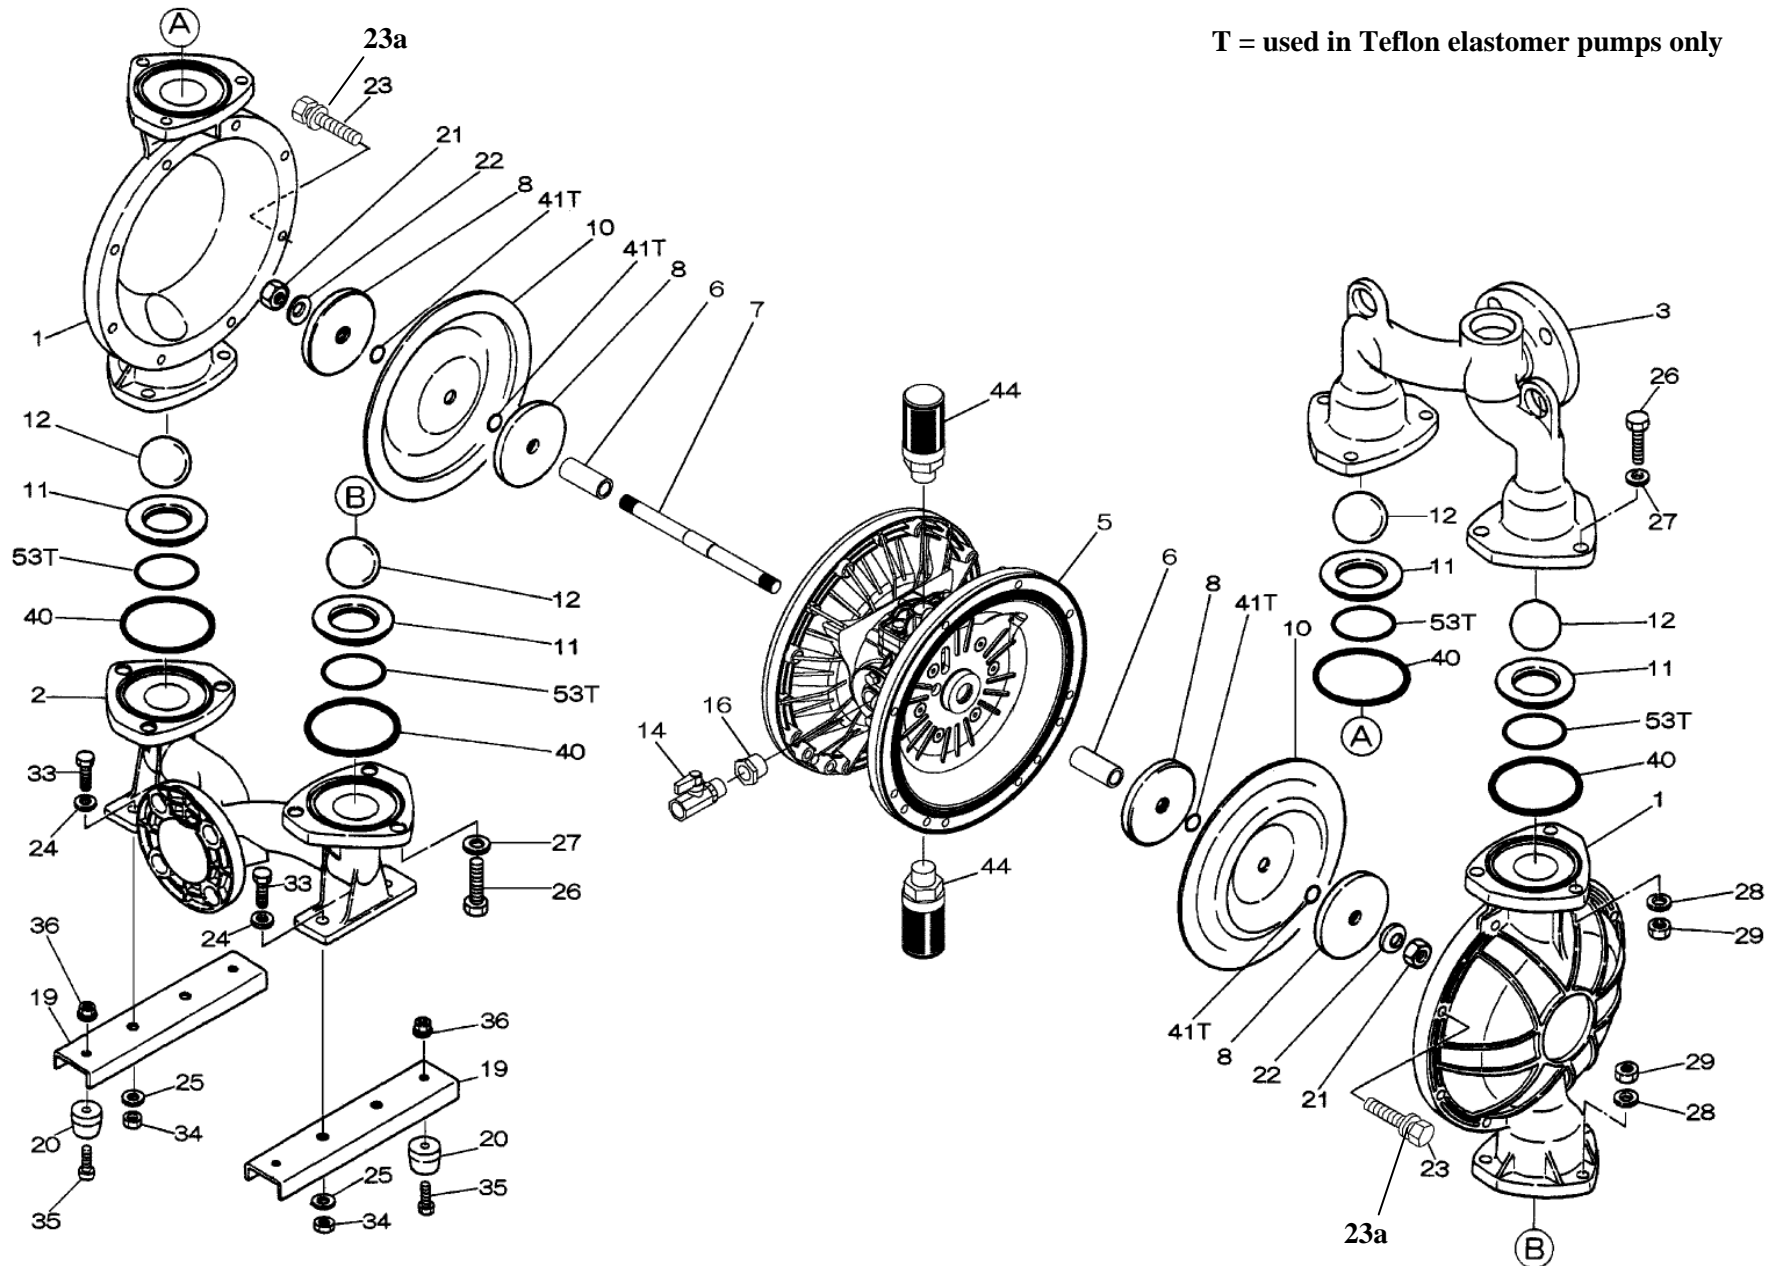

T = used in Teflon elastomer pumps only

XDP

Model: DP-50BFV-HD
Part # 854453

Yamada America, Inc.
955 East Algonquin Rd
Arlington Heights, IL 60005
Phone: 847.631.9200
Fax: 847.631.9273
www.yamadapump.com

Reference			
No.	Description	Q'ty	Part No.
1	Out Chamber	2	713157
2	In Manifold - NPT	1	713169
3	Out Manifold - NPT	1	713166
5	Body Assembly	1	804778
6	Center Bushing	2	716219
7	Center Rod	1	716218
8	Center Disk	2	711904
9	Center Disk	2	713370
10	Diaphragm	2	771801
11	Valve Seat	4	771987
12	Ball	4	770636
14	Ball Valve	1	684322
19	Pump Base	2	711928
20	Cushion	4	771402
21	Nut	2	706128
22	Coned Disk Spring	2	682740
23	Bolt	16	686160
23a	Wave Spring Washer	16	631917
24	Plain Washer	4	631014
25	Wave Spring Washer	4	631917
26	Bolt	12	611202
27	Plain Washer	12	631015
28	Spring Lock Washer	12	631918
29	Nut	12	627014
33	Bolt	4	611175
34	Nut	4	627013
35	Bolt	4	611149
36	Nut with Flange	4	682276
40	O-ring	4	642069
44	Silencer	2	804697

Repair Kits

K50-MV Liquid Side Kit includes the following:

10	Diaphragm	2	771801
11	Valve Seat	4	771987
40	O-ring	4	642069
12	Ball	4	770636

K45-AM-DP-HD Air Side Kit includes the following:

5-3	Throat Bearing	2	773048
5-5	Center Rod Guide	1	773047
5-6	O-ring	2	640023
5-7	O-ring	2	640133
5-8	Gasket	2	773040
5-9	Gasket	2	773041
5-10	O-ring	2	640138
5-11	O-ring	8	640007
5-14	O-ring	2	640134
5-21	Bushing	4	773067
5-22	Spring	2	684537
5-24	Pin	2	700231

804784 Valve Body Assembly

Reference			
No.	Description	Q'ty	Part No.
5-13-1	Valve Body	1	716244
5-13-2	Gasket	1	773042
5-13-3	Valve Seat	1	716246
5-13-4	Block	1	773065
5-13-5	Block Holder	1	716245
5-13-6	Valve Guide	1	773064
5-13-7	Flat Head Screw	2	684384
5-13-8	Spring	1	706612
5-13-9	Ball	1	686271
5-13-10	Plug	2	772934
5-13-11	Screw	4	602299