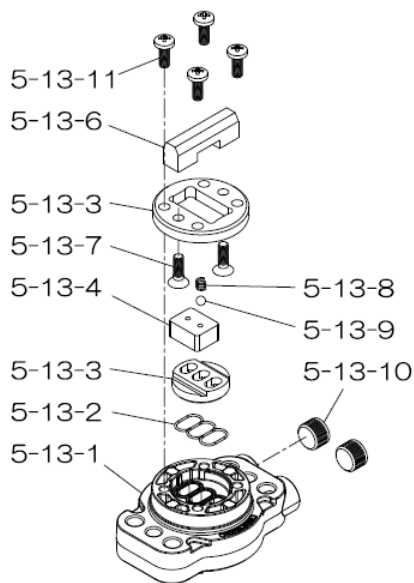

Reference No.	Description	Q'ty	Part No.
1	Out Chamber	2	580961
2	In Manifold	1	714369
3	Out Manifold	1	714363
5	Body Assembly	1	804778
6	Center Bushing	2	716219
7	Center Rod	1	716218
8	Center Disk	4	711904
10	Diaphragm	2	771702
11	Valve Seat	4	771995
12	Ball	4	770630
14	Ball Valve	1	684322
19	Pump Base	2	711928
20	Cushion	4	771402
21	Nut	2	683408
22	Coned Disk Spring	2	682740
23	Bolt	16	686162
23a	Wave Spring Washer	16	631917
24	Plain Washer	4	631014
25	Wave Spring Washer	4	631917
26	Bolt	12	611203
27	Plain Washer	12	631015
28	Spring Lock Washer	12	631918
29	Nut	12	627014
33	Bolt	4	611175
34	Nut	4	627013
35	Bolt	4	611149
36	Nut with Flange	4	682276
40	O-ring	4	640069
44	Silencer	2	804697

Repair Kits

K50-MN Liquid Side Kit includes the following:

Reference No.	Description	Q'ty	Part No.
10	Diaphragm	2	771702
11	Valve Seat	4	771995
40	O-ring	4	640069
12	Ball	4	770630

K45-AM-DP-HD Air Side Kit includes the following:

Reference No.	Description	Q'ty	Part No.
5-3	Throat Bearing	2	773048
5-5	Center Rod Guide	1	773047
5-6	O-ring	2	640023
5-7	O-ring	2	640133
5-8	Gasket	2	773040
5-9	Gasket	2	773041
5-10	O-ring	2	640138
5-11	O-ring	8	640007
5-14	O-ring	2	640134
5-21	Bushing	4	773067
5-22	Spring	2	684537
5-24	Pin	2	700231

804784 Valve Body Assembly

Reference No.	Description	Q'ty	Part No.
5-13-1	Valve Body	1	716244
5-13-2	Gasket	1	773042
5-13-3	Valve Seat	1	716246
5-13-4	Block	1	773065
5-13-5	Block Holder	1	716245
5-13-6	Valve Guide	1	773064
5-13-7	Flat Head Screw	2	684384
5-13-8	Spring	1	706612
5-13-9	Ball	1	686271
5-13-10	Plug	2	772934
5-13-11	Screw	4	602299