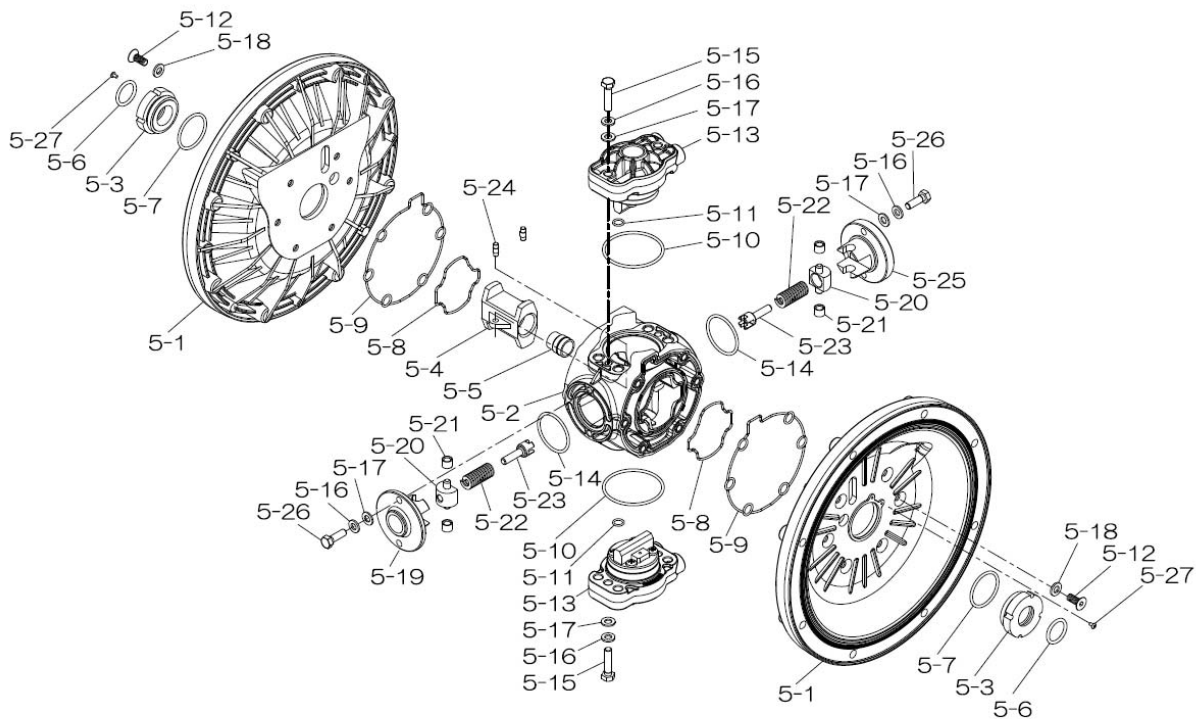

Reference No.	Description	Q'ty	Part No.
1	Out Chamber	2	580961
2	In Manifold	1	714369
3	Out Manifold	1	714363
5	Body Assembly	1	804778
6	Center Bushing	2	716219
7	Center Rod	1	716218
8	Center Disk	4	711904
10	Diaphragm	2	771702
11	Valve Seat	4	771995
12	Ball	4	770630
14	Ball Valve	1	684322
19	Pump Base	2	711928
20	Cushion	4	771402
21	Nut	2	683408
22	Coned Disk Spring	2	682740
23	Bolt	16	686162
23a	Wave Spring Washer	16	631917
24	Plain Washer	4	631014
25	Wave Spring Washer	4	631917
26	Bolt	12	611203
27	Plain Washer	12	631015
28	Spring Lock Washer	12	631918
29	Nut	12	627014
33	Bolt	4	611175
34	Nut	4	627013
35	Bolt	4	611149
36	Nut with Flange	4	682276
40	O-ring	4	640069
44	Silencer	2	804697

804784 Valve Body Assembly

Reference No.	Description	Q'ty	Part No.
5-13-1	Valve Body	1	716244
5-13-2	Gasket	1	773042
5-13-3	Valve Seat	1	716246
5-13-4	Block	1	773065
5-13-5	Block Holder	1	716245
5-13-6	Valve Guide	1	773064
5-13-7	Flat Head Screw	2	684384
5-13-8	Spring	1	706612
5-13-9	Ball	1	686271
5-13-10	Plug	2	772934
5-13-11	Screw	4	602299

XDP

336B-00_2011

Yamada America, Inc.
 955 East Algonquin Rd
 Arlington Heights, IL 60005
 Phone: 847.631.9200
 Fax: 847.631.9273
 www.yamadapump.com

804778 Body Assembly

Reference			
No.	Description	Q'ty	Part No.
5-1	Air Chamber	2	716247
5-2	Body	1	716256
5-3	Throat Bearing	2	773048
5-4	Valve Switcher	1	716214
5-5	Center Rod Guide	1	773047
5-6	O-ring	2	640023
5-7	O-ring	2	640133
5-8	Gasket	2	773040
5-9	Gasket	2	773041
5-10	O-ring	2	640138
5-11	O-ring	8	640007
5-12	Flat Head Bolt	12	683812
5-13	Valve Body Assembly	2	804784
5-14	O-ring	2	640134
5-15	Bolt	4	611153
5-16	Spring Washer	8	631420
5-17	Plain Washer	8	631013
5-18	Plain Washer	12	684987
5-19	Retainer B	1	716249
5-20	Spring Retainer	2	713620
5-21	Bushing	4	773067
5-22	Spring	2	684537
5-23	Trip Arm	2	714446
5-24	Pin	2	700231
5-25	Retainer A	1	716216
5-26	Bolt	4	611149
5-27	Tapping Screws	2	686337