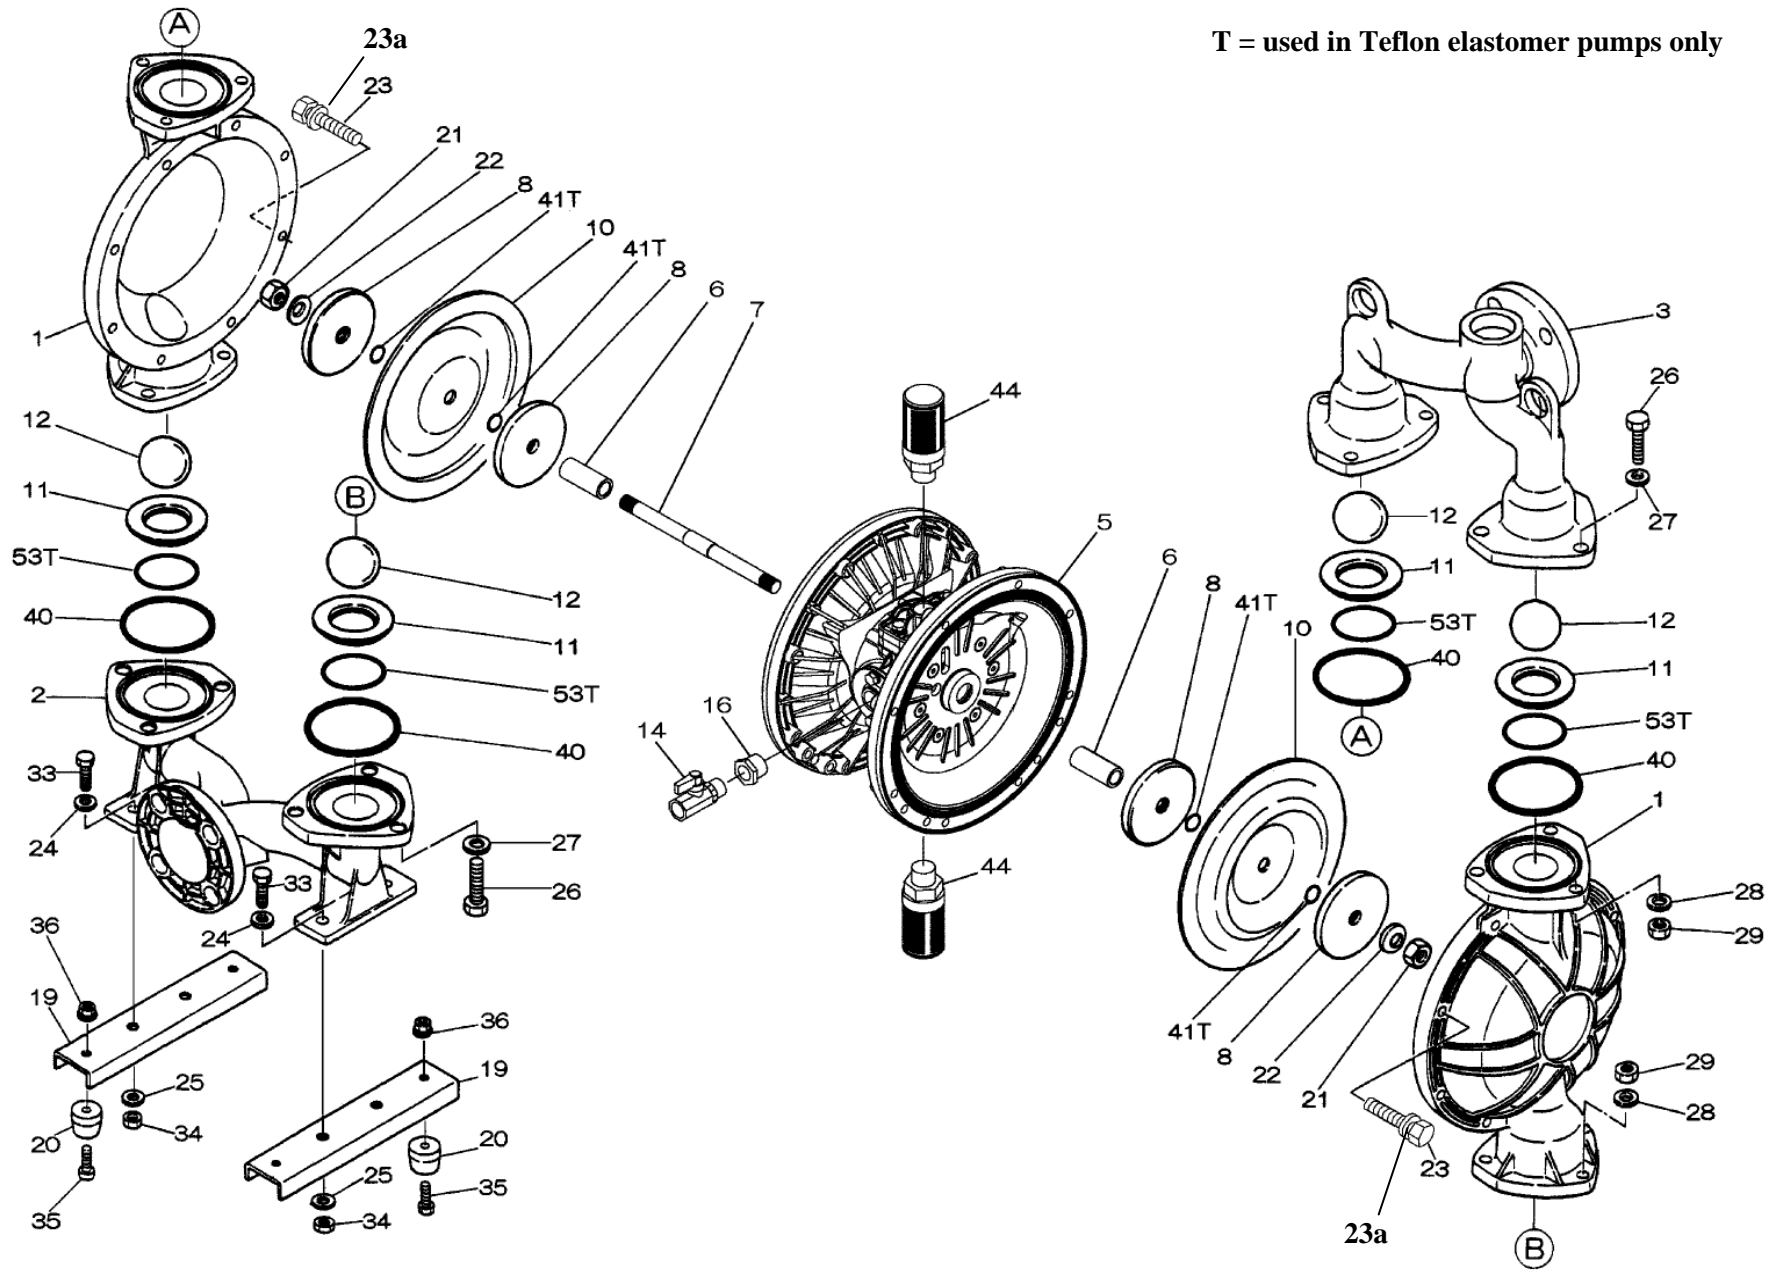

T = used in Teflon elastomer pumps only

Reference No.	Description	Q'ty	Part No.
1	Out Chamber	2	580961
2	In Manifold	1	714369
3	Out Manifold	1	714363
5	Body Assembly	1	804778
6	Center Bushing	2	716219
7	Center Rod	1	716218
8	Center Disk	4	711904
10	Diaphragm	2	771702
11	Valve Seat	4	771995
12	Ball	4	770630
14	Ball Valve	1	684322
19	Pump Base	2	711928
20	Cushion	4	771402
21	Nut	2	683408
22	Coned Disk Spring	2	682740
23	Bolt	16	686162
23a	Wave Spring Washer	16	631917
24	Plain Washer	4	631014
25	Wave Spring Washer	4	631917
26	Bolt	12	611203
27	Plain Washer	12	631015
28	Spring Lock Washer	12	631918
29	Nut	12	627014
33	Bolt	4	611175
34	Nut	4	627013
35	Bolt	4	611149
36	Nut with Flange	4	682276
40	O-ring	4	640069
44	Silencer	2	804697

Repair Kits

K50-MN Liquid Side Kit includes the following:

Reference No.	Description	Q'ty	Part No.
10	Diaphragm	2	771702
11	Valve Seat	4	771995
40	O-ring	4	640069
12	Ball	4	770630

K45-AM-DP-HD Air Side Kit includes the following:

Reference No.	Description	Q'ty	Part No.
5-3	Throat Bearing	2	773048
5-5	Center Rod Guide	1	773047
5-6	O-ring	2	640023
5-7	O-ring	2	640133
5-8	Gasket	2	773040
5-9	Gasket	2	773041
5-10	O-ring	2	640138
5-11	O-ring	8	640007
5-14	O-ring	2	640134
5-21	Bushing	4	773067
5-22	Spring	2	684537
5-24	Pin	2	700231