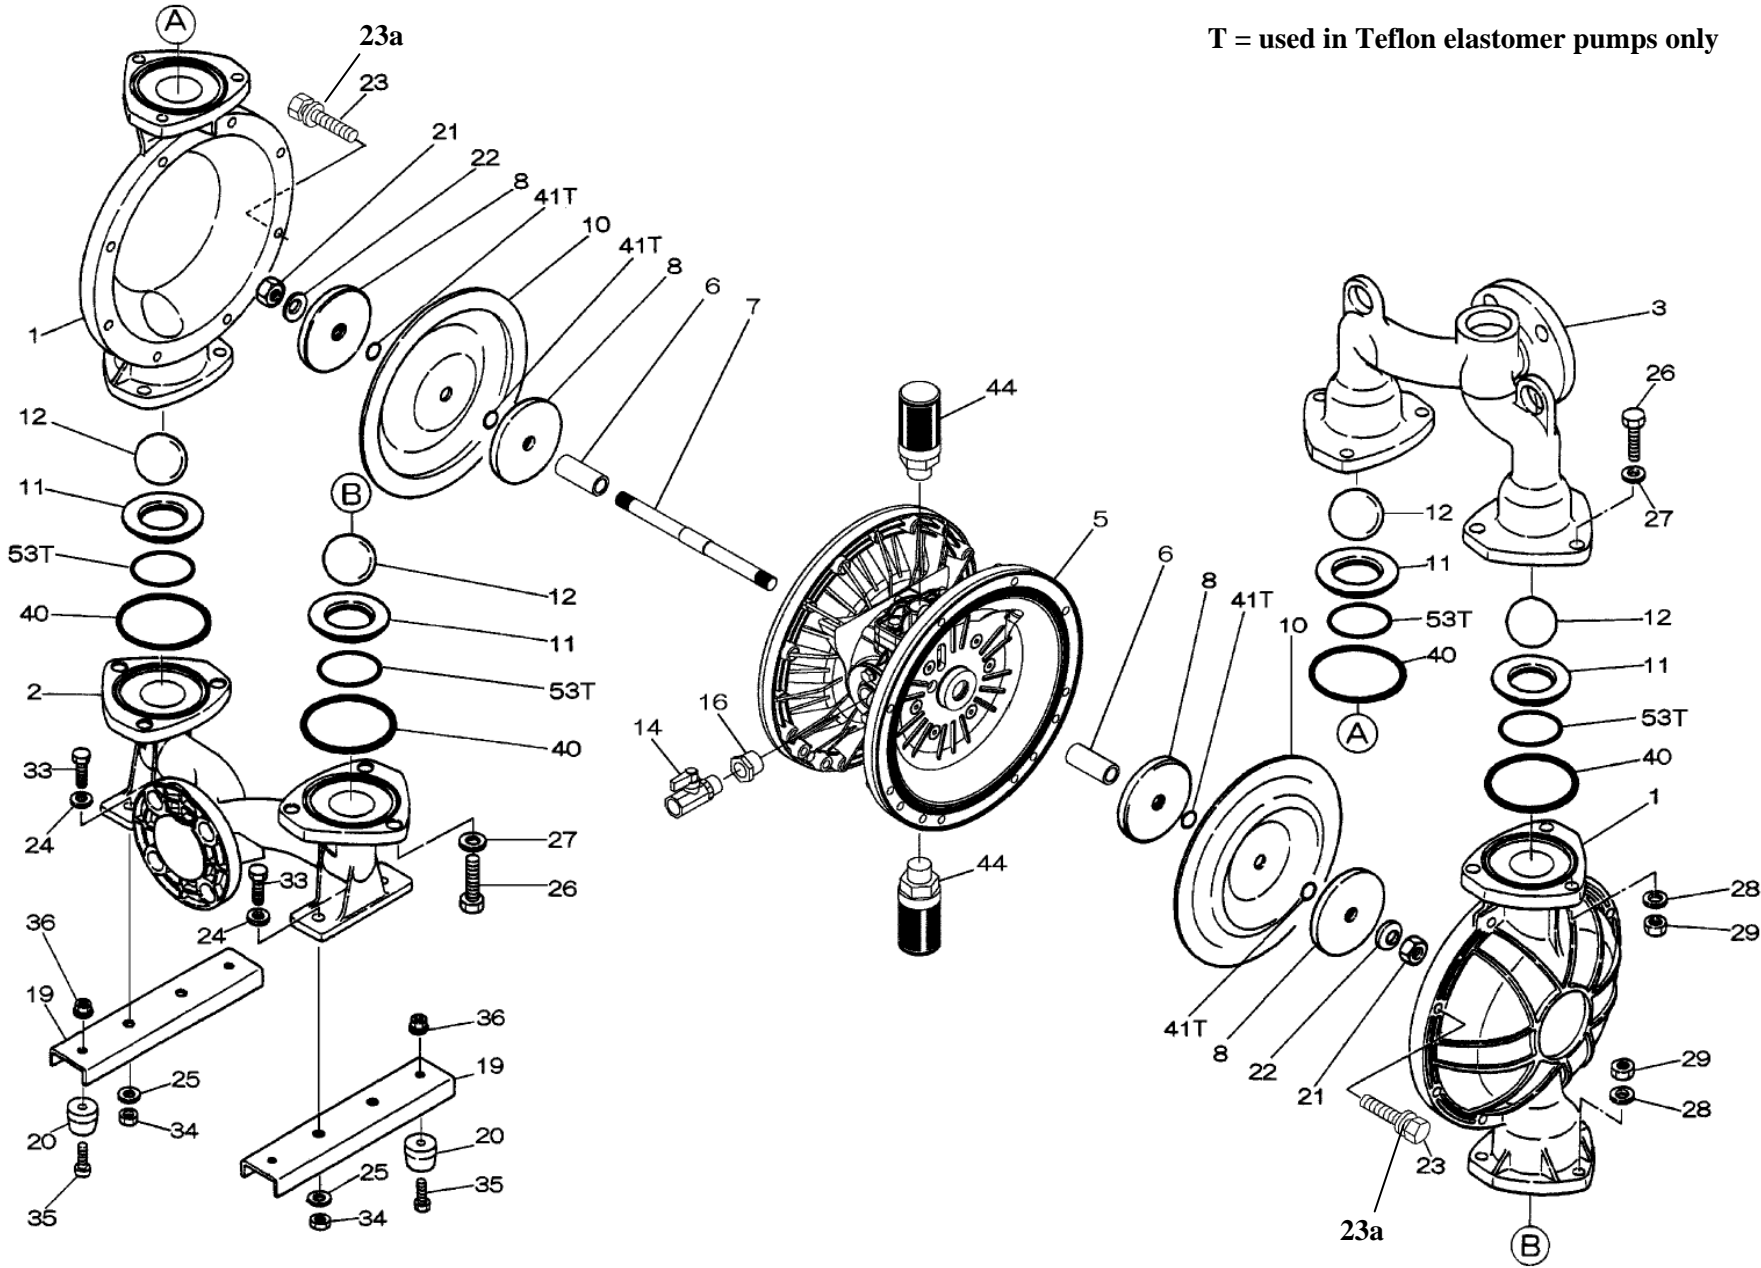

T = used in Teflon elastomer pumps only

XDP

Yamada America, Inc.
955 East Algonquin Rd
Arlington Heights, IL 60005
Phone: 847.631.9200
Fax: 847.631.9273
www.yamadapump.com

Model: DP-50BAC-HD
Part # 854411

Reference No.	Description	Q'ty	Part No.
1	Out Chamber	2	580961
2	In Manifold	1	714369
3	Out Manifold	1	714363
5	Body Assembly	1	804778
6	Center Bushing	2	716219
7	Center Rod	1	716218
8	Center Disk	4	711904
10	Diaphragm	2	771855
11	Valve Seat	4	771957
12	Ball	4	770627
14	Ball Valve	1	684322
19	Pump Base	2	711928
20	Cushion	4	771402
21	Nut	2	683408
22	Coned Disk Spring	2	682740
23	Bolt	16	686162
23a	Wave Spring Washer	16	631917
24	Plain Washer	4	631014
25	Wave Spring Washer	4	631917
26	Bolt	12	611203
27	Plain Washer	12	631015
28	Spring Lock Washer	12	631918
29	Nut	12	627014
33	Bolt	4	611175
34	Nut	4	627013
35	Bolt	4	611149
36	Nut with Flange	4	682276
40	O-ring	4	640069
44	Silencer	2	804697

Repair Kits

K50-MC Liquid Side Kit includes the following:

Reference No.	Description	Q'ty	Part No.
10	Diaphragm	2	771855
11	Valve Seat	4	771957
40	O-ring	4	640069
12	Ball	4	770627

K45-AM-DP-HD Air Side Kit includes the following:

Reference No.	Description	Q'ty	Part No.
5-3	Throat Bearing	2	773048
5-5	Center Rod Guide	1	773047
5-6	O-ring	2	640023
5-7	O-ring	2	640133
5-8	Gasket	2	773040
5-9	Gasket	2	773041
5-10	O-ring	2	640138
5-11	O-ring	8	640007
5-14	O-ring	2	640134
5-21	Bushing	4	773067
5-22	Spring	2	684537
5-24	Pin	2	700231