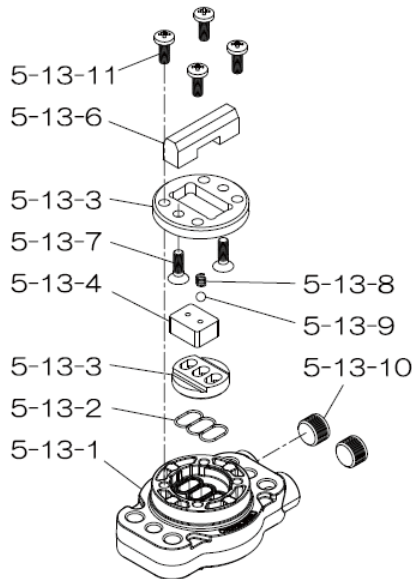

Reference No.	Description	Q'ty	Part No.
1	Out Chamber	2	580961
2	In Manifold	1	714369
3	Out Manifold	1	714363
5	Body Assembly	1	804778
6	Center Bushing	2	716219
7	Center Rod	1	716218
8	Center Disk	4	711904
10	Diaphragm	2	771855
11	Valve Seat	4	771957
12	Ball	4	770627
14	Ball Valve	1	684322
19	Pump Base	2	711928
20	Cushion	4	771402
21	Nut	2	683408
22	Coned Disk Spring	2	682740
23	Bolt	16	686162
23a	Wave Spring Washer	16	631917
24	Plain Washer	4	631014
25	Wave Spring Washer	4	631917
26	Bolt	12	611203
27	Plain Washer	12	631015
28	Spring Lock Washer	12	631918
29	Nut	12	627014
33	Bolt	4	611175
34	Nut	4	627013
35	Bolt	4	611149
36	Nut with Flange	4	682276
40	O-ring	4	640069
44	Silencer	2	804697

Repair Kits

K50-MC Liquid Side Kit includes the following:

Reference No.	Description	Q'ty	Part No.
10	Diaphragm	2	771855
11	Valve Seat	4	771957
40	O-ring	4	640069
12	Ball	4	770627

K45-AM-DP-HD Air Side Kit includes the following:

Reference No.	Description	Q'ty	Part No.
5-3	Throat Bearing	2	773048
5-5	Center Rod Guide	1	773047
5-6	O-ring	2	640023
5-7	O-ring	2	640133
5-8	Gasket	2	773040
5-9	Gasket	2	773041
5-10	O-ring	2	640138
5-11	O-ring	8	640007
5-14	O-ring	2	640134
5-21	Bushing	4	773067
5-22	Spring	2	684537
5-24	Pin	2	700231

804784 Valve Body Assembly

Reference No.	Description	Q'ty	Part No.
5-13-1	Valve Body	1	716244
5-13-2	Gasket	1	773042
5-13-3	Valve Seat	1	716246
5-13-4	Block	1	773065
5-13-5	Block Holder	1	716245
5-13-6	Valve Guide	1	773064
5-13-7	Flat Head Screw	2	684384
5-13-8	Spring	1	706612
5-13-9	Ball	1	686271
5-13-10	Plug	2	772934
5-13-11	Screw	4	602299