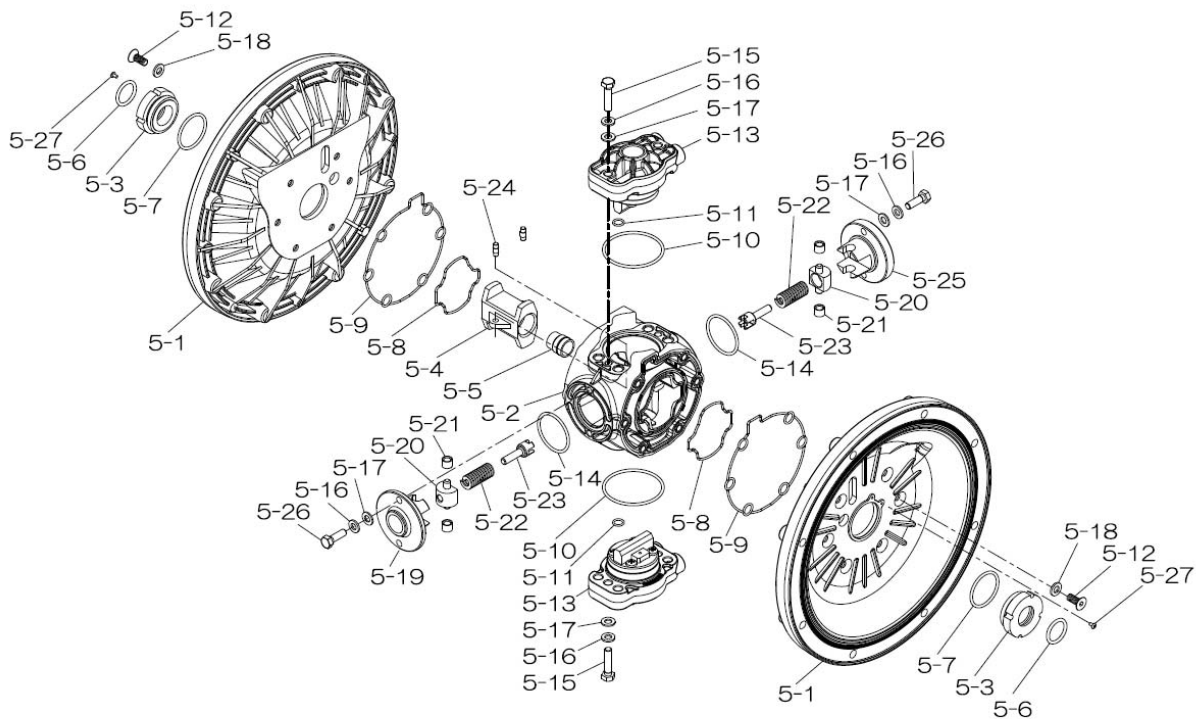

Reference No.	Description	Q'ty	Part No.
1	Out Chamber	2	580961
2	In Manifold	1	714369
3	Out Manifold	1	714363
5	Body Assembly	1	804778
6	Center Bushing	2	716219
7	Center Rod	1	716218
8	Center Disk	4	711904
10	Diaphragm	2	771855
11	Valve Seat	4	771957
12	Ball	4	770627
14	Ball Valve	1	684322
19	Pump Base	2	711928
20	Cushion	4	771402
21	Nut	2	683408
22	Coned Disk Spring	2	682740
23	Bolt	16	686162
23a	Wave Spring Washer	16	631917
24	Plain Washer	4	631014
25	Wave Spring Washer	4	631917
26	Bolt	12	611203
27	Plain Washer	12	631015
28	Spring Lock Washer	12	631918
29	Nut	12	627014
33	Bolt	4	611175
34	Nut	4	627013
35	Bolt	4	611149
36	Nut with Flange	4	682276
40	O-ring	4	640069
44	Silencer	2	804697

804784 Valve Body Assembly

Reference No.	Description	Q'ty	Part No.
5-13-1	Valve Body	1	716244
5-13-2	Gasket	1	773042
5-13-3	Valve Seat	1	716246
5-13-4	Block	1	773065
5-13-5	Block Holder	1	716245
5-13-6	Valve Guide	1	773064
5-13-7	Flat Head Screw	2	684384
5-13-8	Spring	1	706612
5-13-9	Ball	1	686271
5-13-10	Plug	2	772934
5-13-11	Screw	4	602299

XDP

336B-00_2011

Yamada America, Inc.
 955 East Algonquin Rd
 Arlington Heights, IL 60005
 Phone: 847.631.9200
 Fax: 847.631.9273
 www.yamadapump.com

804778 Body Assembly

Reference			
No.	Description	Q'ty	Part No.
5-1	Air Chamber	2	716247
5-2	Body	1	716256
5-3	Throat Bearing	2	773048
5-4	Valve Switcher	1	716214
5-5	Center Rod Guide	1	773047
5-6	O-ring	2	640023
5-7	O-ring	2	640133
5-8	Gasket	2	773040
5-9	Gasket	2	773041
5-10	O-ring	2	640138
5-11	O-ring	8	640007
5-12	Flat Head Bolt	12	683812
5-13	Valve Body Assembly	2	804784
5-14	O-ring	2	640134
5-15	Bolt	4	611153
5-16	Spring Washer	8	631420
5-17	Plain Washer	8	631013
5-18	Plain Washer	12	684987
5-19	Retainer B	1	716249
5-20	Spring Retainer	2	713620
5-21	Bushing	4	773067
5-22	Spring	2	684537
5-23	Trip Arm	2	714446
5-24	Pin	2	700231
5-25	Retainer A	1	716216
5-26	Bolt	4	611149
5-27	Tapping Screws	2	686337