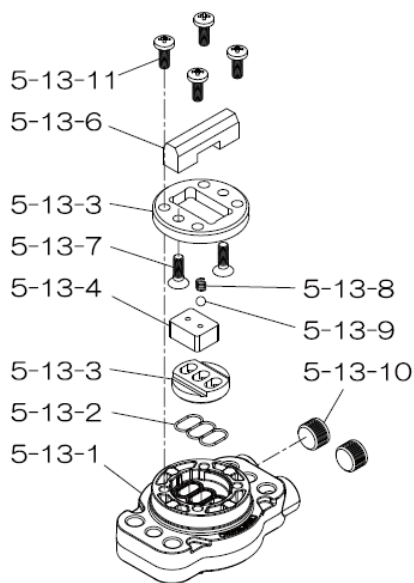

Reference No.	Description	Q'ty	Part No.
1	Out Chamber	2	712931
2	In Manifold - Flange	1	712599
2	In Manifold - NPT	1	712601
3	Out Manifold - Flange	1	712598
3	Out Manifold - NPT	1	712600
5	Body Assembly	1	804770
6	Center Bushing	2	716219
7	Center Rod	1	716218
8	Center Disk	2	711902
9	Center Disk	2	711903
10	Diaphragm	2	771853
11	Valve Seat	4	771956
12	Ball	4	770550
14	Ball Valve	1	684321
16	Bushing	1	684339
19	Pump Base	2	711911
20	Cushion	4	771402
21	Nut	2	683408
22	Coned Disk Spring	2	682740
23	Bolt	16	621180
23a	Wave Spring Washer	16	631937
24	Plain Washer	4	631174
25	Wave Spring Washer	4	631937
26	Bolt	12	621202
27	Plain Washer	12	631175
28	Spring Lock Washer	12	631918
29	Nut	12	628014
33	Bolt	4	621175
34	Nut	4	628013
35	Bolt	4	611149
36	Nut with Flange	4	682276
40	O-ring	4	640065
44	Silencer	2	804697

**Repair Kits**

**K40-MC Liquid Side Kit includes the following:**

10	Diaphragm	2	771853
11	Valve Seat	4	771956
40	O-ring	4	640065
12	Ball	4	770550

**K45-AM-DP-HD Air Side Kit includes the following:**

5-3	Throat Bearing	2	773048
5-5	Center Rod Guide	1	773047
5-6	O-ring	2	640023
5-7	O-ring	2	640133
5-8	Gasket	2	773040
5-9	Gasket	2	773041
5-10	O-ring	2	640138
5-11	O-ring	8	640007
5-14	O-ring	2	640134
5-21	Bushing	4	773067
5-22	Spring	2	684537
5-24	Pin	2	700231

**804784 Valve Body Assembly**

Reference No.	Description	Q'ty	Part No.
5-13-1	Valve Body	1	716244
5-13-2	Gasket	1	773042
5-13-3	Valve Seat	1	716246
5-13-4	Block	1	773065
5-13-5	Block Holder	1	716245
5-13-6	Valve Guide	1	773064
5-13-7	Flat Head Screw	2	684384
5-13-8	Spring	1	706612
5-13-9	Ball	1	686271
5-13-10	Plug	2	772934
5-13-11	Screw	4	602299