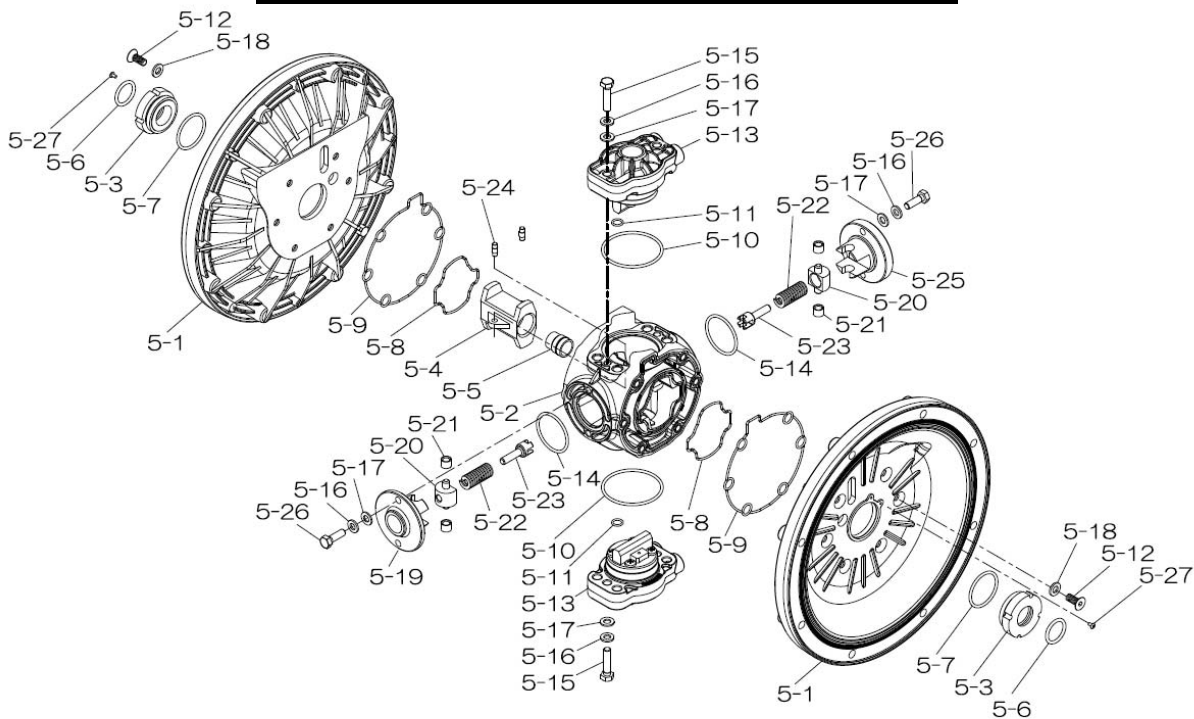

**804784 Valve Body Assembly**

Reference No.	Description	Q'ty	Part No.
5-13-1	Valve Body	1	716244
5-13-2	Gasket	1	773042
5-13-3	Valve Seat	1	716246
5-13-4	Block	1	773065
5-13-5	Block Holder	1	716245
5-13-6	Valve Guide	1	773064
5-13-7	Flat Head Screw	2	684384
5-13-8	Spring	1	706612
5-13-9	Ball	1	686271
5-13-10	Plug	2	772934
5-13-11	Screw	4	602299

XDP

336B-00\_2011

Yamada America, Inc.  
 955 East Algonquin Rd  
 Arlington Heights, IL 60005  
 Phone: 847.631.9200  
 Fax: 847.631.9273  
 www.yamadapump.com

804770 Body Assembly

Reference			
No.	Description	Q'ty	Part No.
5-1	Air Chamber	2	716215
5-2	Body	1	716256
5-3	Throat Bearing	2	773048
5-4	Valve Switcher	1	716214
5-5	Center Rod Guide	1	773047
5-6	O-ring	2	640023
5-7	O-ring	2	640133
5-8	Gasket	2	773040
5-9	Gasket	2	773041
5-10	O-ring	2	640138
5-11	O-ring	8	640007
5-12	Flat Head Bolt	12	683812
5-13	Valve Body Assembly	2	804784
5-14	O-ring	2	640134
5-15	Bolt	4	611153
5-16	Spring Washer	8	631420
5-17	Plain Washer	8	631013
5-18	Plain Washer	12	684987
5-19	Retainer B	1	716249
5-20	Spring Retainer	2	713620
5-21	Bushing	4	773067
5-22	Spring	2	684537
5-23	Trip Arm	2	714446
5-24	Pin	2	700231
5-25	Retainer A	1	716216
5-26	Bolt	4	611149
5-27	Tapping Screws	2	686337