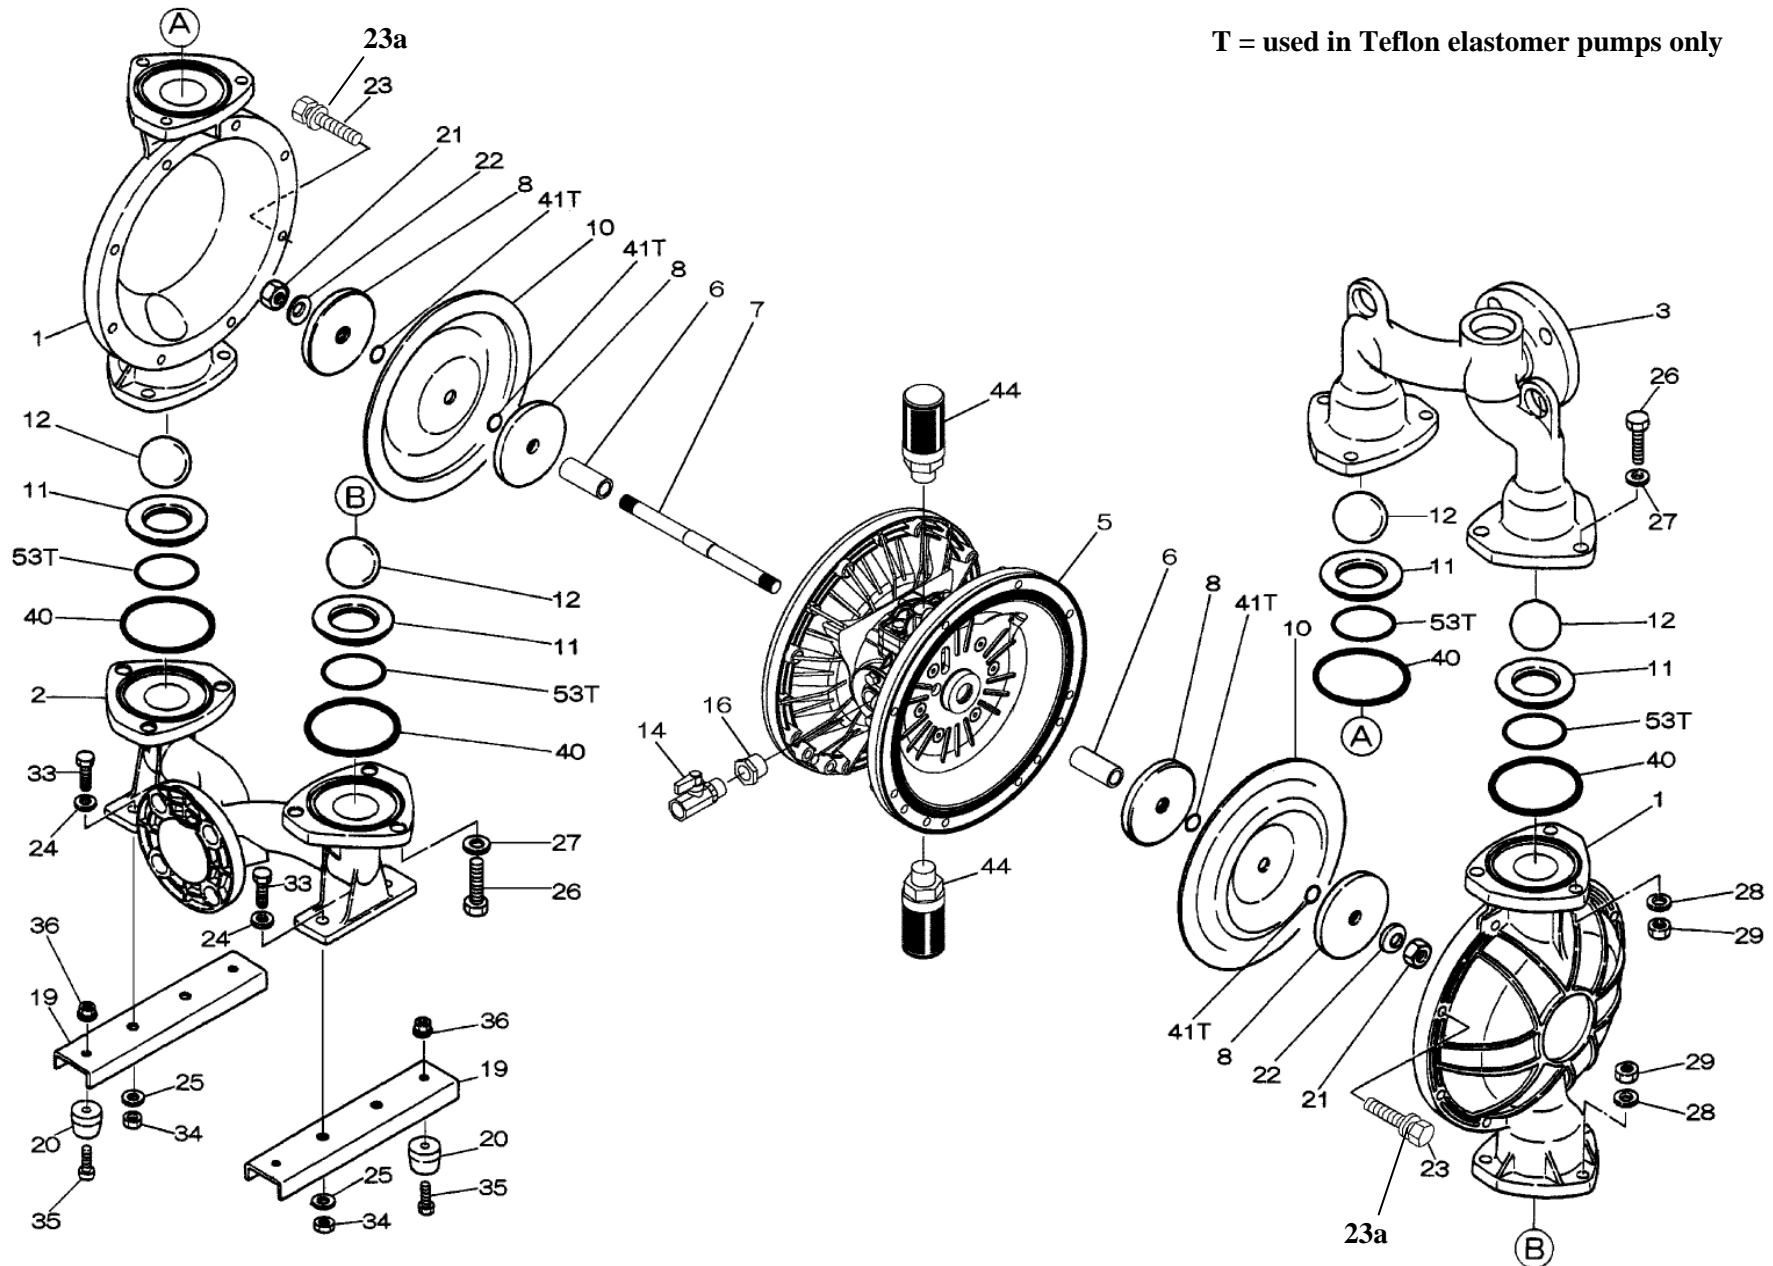

T = used in Teflon elastomer pumps only

XDP

Yamada America, Inc.  
 955 East Algonquin Rd  
 Arlington Heights, IL 60005  
 Phone: 847.631.9200  
 Fax: 847.631.9273  
 www.yamadapump.com

Model: DP-40BSC-HD  
 Part # 854356 - Flange  
 Part# 854363 - NPT

Reference No.	Description	Q'ty	Part No.
1	Out Chamber	2	712931
2	In Manifold - Flange	1	712599
2	In Manifold - NPT	1	712601
3	Out Manifold - Flange	1	712598
3	Out Manifold - NPT	1	712600
5	Body Assembly	1	804770
6	Center Bushing	2	716219
7	Center Rod	1	716218
8	Center Disk	2	711902
9	Center Disk	2	711903
10	Diaphragm	2	771853
11	Valve Seat	4	771956
12	Ball	4	770550
14	Ball Valve	1	684321
16	Bushing	1	684339
19	Pump Base	2	711911
20	Cushion	4	771402
21	Nut	2	683408
22	Coned Disk Spring	2	682740
23	Bolt	16	621180
23a	Wave Spring Washer	16	631937
24	Plain Washer	4	631174
25	Wave Spring Washer	4	631937
26	Bolt	12	621202
27	Plain Washer	12	631175
28	Spring Lock Washer	12	631918
29	Nut	12	628014
33	Bolt	4	621175
34	Nut	4	628013
35	Bolt	4	611149
36	Nut with Flange	4	682276
40	O-ring	4	640065
44	Silencer	2	804697

**Repair Kits**

**K40-MC Liquid Side Kit includes the following:**

10	Diaphragm	2	771853
11	Valve Seat	4	771956
40	O-ring	4	640065
12	Ball	4	770550

**K45-AM-DP-HD Air Side Kit includes the following:**

5-3	Throat Bearing	2	773048
5-5	Center Rod Guide	1	773047
5-6	O-ring	2	640023
5-7	O-ring	2	640133
5-8	Gasket	2	773040
5-9	Gasket	2	773041
5-10	O-ring	2	640138
5-11	O-ring	8	640007
5-14	O-ring	2	640134
5-21	Bushing	4	773067
5-22	Spring	2	684537
5-24	Pin	2	700231

**804784 Valve Body Assembly**

Reference No.	Description	Q'ty	Part No.
5-13-1	Valve Body	1	716244
5-13-2	Gasket	1	773042
5-13-3	Valve Seat	1	716246
5-13-4	Block	1	773065
5-13-5	Block Holder	1	716245
5-13-6	Valve Guide	1	773064
5-13-7	Flat Head Screw	2	684384
5-13-8	Spring	1	706612
5-13-9	Ball	1	686271
5-13-10	Plug	2	772934
5-13-11	Screw	4	602299