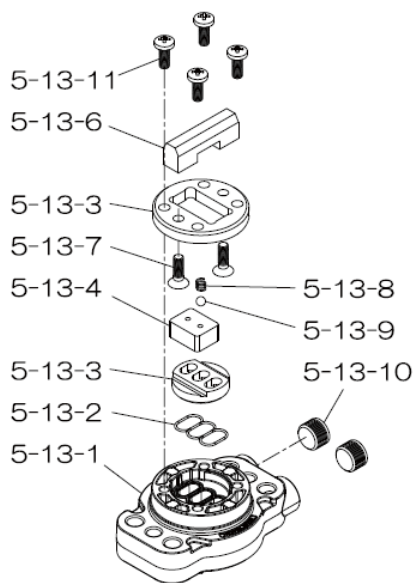

T = used in Teflon elastomer pumps only

Reference No.	Description	Q'ty	Part No.
1	Out Chamber	2	780147
2	In Manifold	2	780244
3	Out Manifold	2	780150
4	Center Manifold	2	780248
5	Body Assembly	1	804770
6	Center Bushing	2	716219
7	Center Rod	1	716218
8	Center Disk	2	711902
9	Center Disk	2	771725
10	Diaphragm	2	771799
11	Valve Seat	4	772096
12	Ball	4	770602
14	Ball Valve	1	684321
16	Bushing	1	684339
19	Stand Body	2	711925
20	Cushion	4	771865
23	Bolt	16	686156
24	Plain Washer	68	631330
25	Spring Lock Washer	44	680257
26	Bolt	16	621183
33	Bolt	4	621179
34	Nut	24	628013
35	Bolt	4	621149
36	Nut with Flange	4	683837
37	Bolt	8	683542
39	O-ring	4	642060
40	O-ring	4	642064
44	Silencer	2	804697
46	Cap	4	683641
53	O-ring	4	642136

**Repair Kits**

**K40-PV Liquid Side Kit includes the following:**

10	Diaphragm	2	771799
53	O-ring	4	642136
40	O-ring	4	642064
12	Ball	4	770602

**K45-AM-DP-HD Air Side Kit includes the following:**

5-3	Throat Bearing	2	773048
5-5	Center Rod Guide	1	773047
5-6	O-ring	2	640023
5-7	O-ring	2	640133
5-8	Gasket	2	773040
5-9	Gasket	2	773041
5-10	O-ring	2	640138
5-11	O-ring	8	640007
5-14	O-ring	2	640134
5-21	Bushing	4	773067
5-22	Spring	2	684537
5-24	Pin	2	700231

**804784 Valve Body Assembly**

Reference No.	Description	Q'ty	Part No.
5-13-1	Valve Body	1	716244
5-13-2	Gasket	1	773042
5-13-3	Valve Seat	1	716246
5-13-4	Block	1	773065
5-13-5	Block Holder	1	716245
5-13-6	Valve Guide	1	773064
5-13-7	Flat Head Screw	2	684384
5-13-8	Spring	1	706612
5-13-9	Ball	1	686271
5-13-10	Plug	2	772934
5-13-11	Screw	4	602299