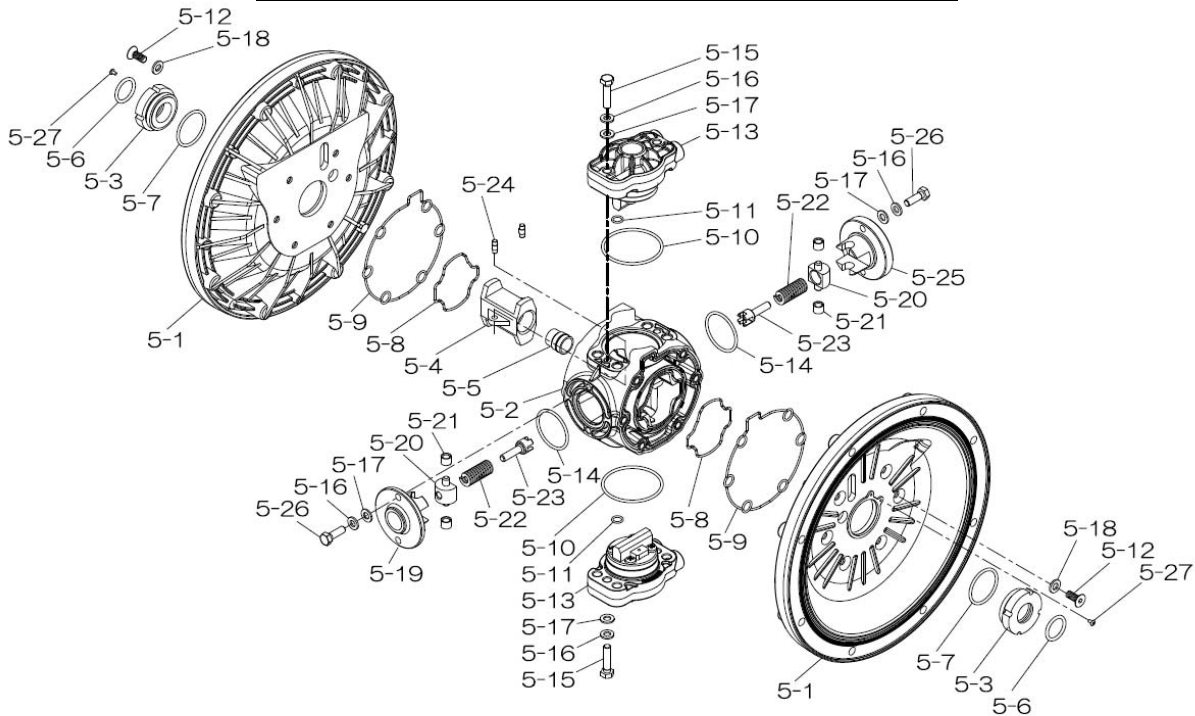

T = used in Teflon elastomer pumps only

Reference No.	Description	Q'ty	Part No.
1	Out Chamber	2	780147
2	In Manifold	2	780244
3	Out Manifold	2	780150
4	Center Manifold	2	780248
5	Body Assembly	1	804770
6	Center Bushing	2	716219
7	Center Rod	1	716218
8	Center Disk	2	711902
9	Center Disk	2	771725
10	Diaphragm	2	771799
11	Valve Seat	4	772096
12	Ball	4	770602
14	Ball Valve	1	684321
16	Bushing	1	684339
19	Stand Body	2	711925
20	Cushion	4	771865
23	Bolt	16	686156
24	Plain Washer	68	631330
25	Spring Lock Washer	44	680257
26	Bolt	16	621183
33	Bolt	4	621179
34	Nut	24	628013
35	Bolt	4	621149
36	Nut with Flange	4	683837
37	Bolt	8	683542
39	O-ring	4	642060
40	O-ring	4	642064
44	Silencer	2	804697
46	Cap	4	683641
53	O-ring	4	642136

**804784 Valve Body Assembly**

Reference No.	Description	Q'ty	Part No.
5-13-1	Valve Body	1	716244
5-13-2	Gasket	1	773042
5-13-3	Valve Seat	1	716246
5-13-4	Block	1	773065
5-13-5	Block Holder	1	716245
5-13-6	Valve Guide	1	773064
5-13-7	Flat Head Screw	2	684384
5-13-8	Spring	1	706612
5-13-9	Ball	1	686271
5-13-10	Plug	2	772934
5-13-11	Screw	4	602299

XDP

336B-00\_2011

Yamada America, Inc.  
 955 East Algonquin Rd  
 Arlington Heights, IL 60005  
 Phone: 847.631.9200  
 Fax: 847.631.9273  
 www.yamadapump.com

804770 Body Assembly

Reference No.	Description	Q'ty	Part No.
5-1	Air Chamber	2	716215
5-2	Body	1	716256
5-3	Throat Bearing	2	773048
5-4	Valve Switcher	1	716214
5-5	Center Rod Guide	1	773047
5-6	O-ring	2	640023
5-7	O-ring	2	640133
5-8	Gasket	2	773040
5-9	Gasket	2	773041
5-10	O-ring	2	640138
5-11	O-ring	8	640007
5-12	Flat Head Bolt	12	683812
5-13	Valve Body Assembly	2	804784
5-14	O-ring	2	640134
5-15	Bolt	4	611153
5-16	Spring Washer	8	631420
5-17	Plain Washer	8	631013
5-18	Plain Washer	12	684987
5-19	Retainer B	1	716249
5-20	Spring Retainer	2	713620
5-21	Bushing	4	773067
5-22	Spring	2	684537
5-23	Trip Arm	2	714446
5-24	Pin	2	700231
5-25	Retainer A	1	716216
5-26	Bolt	4	611149
5-27	Tapping Screws	2	686337