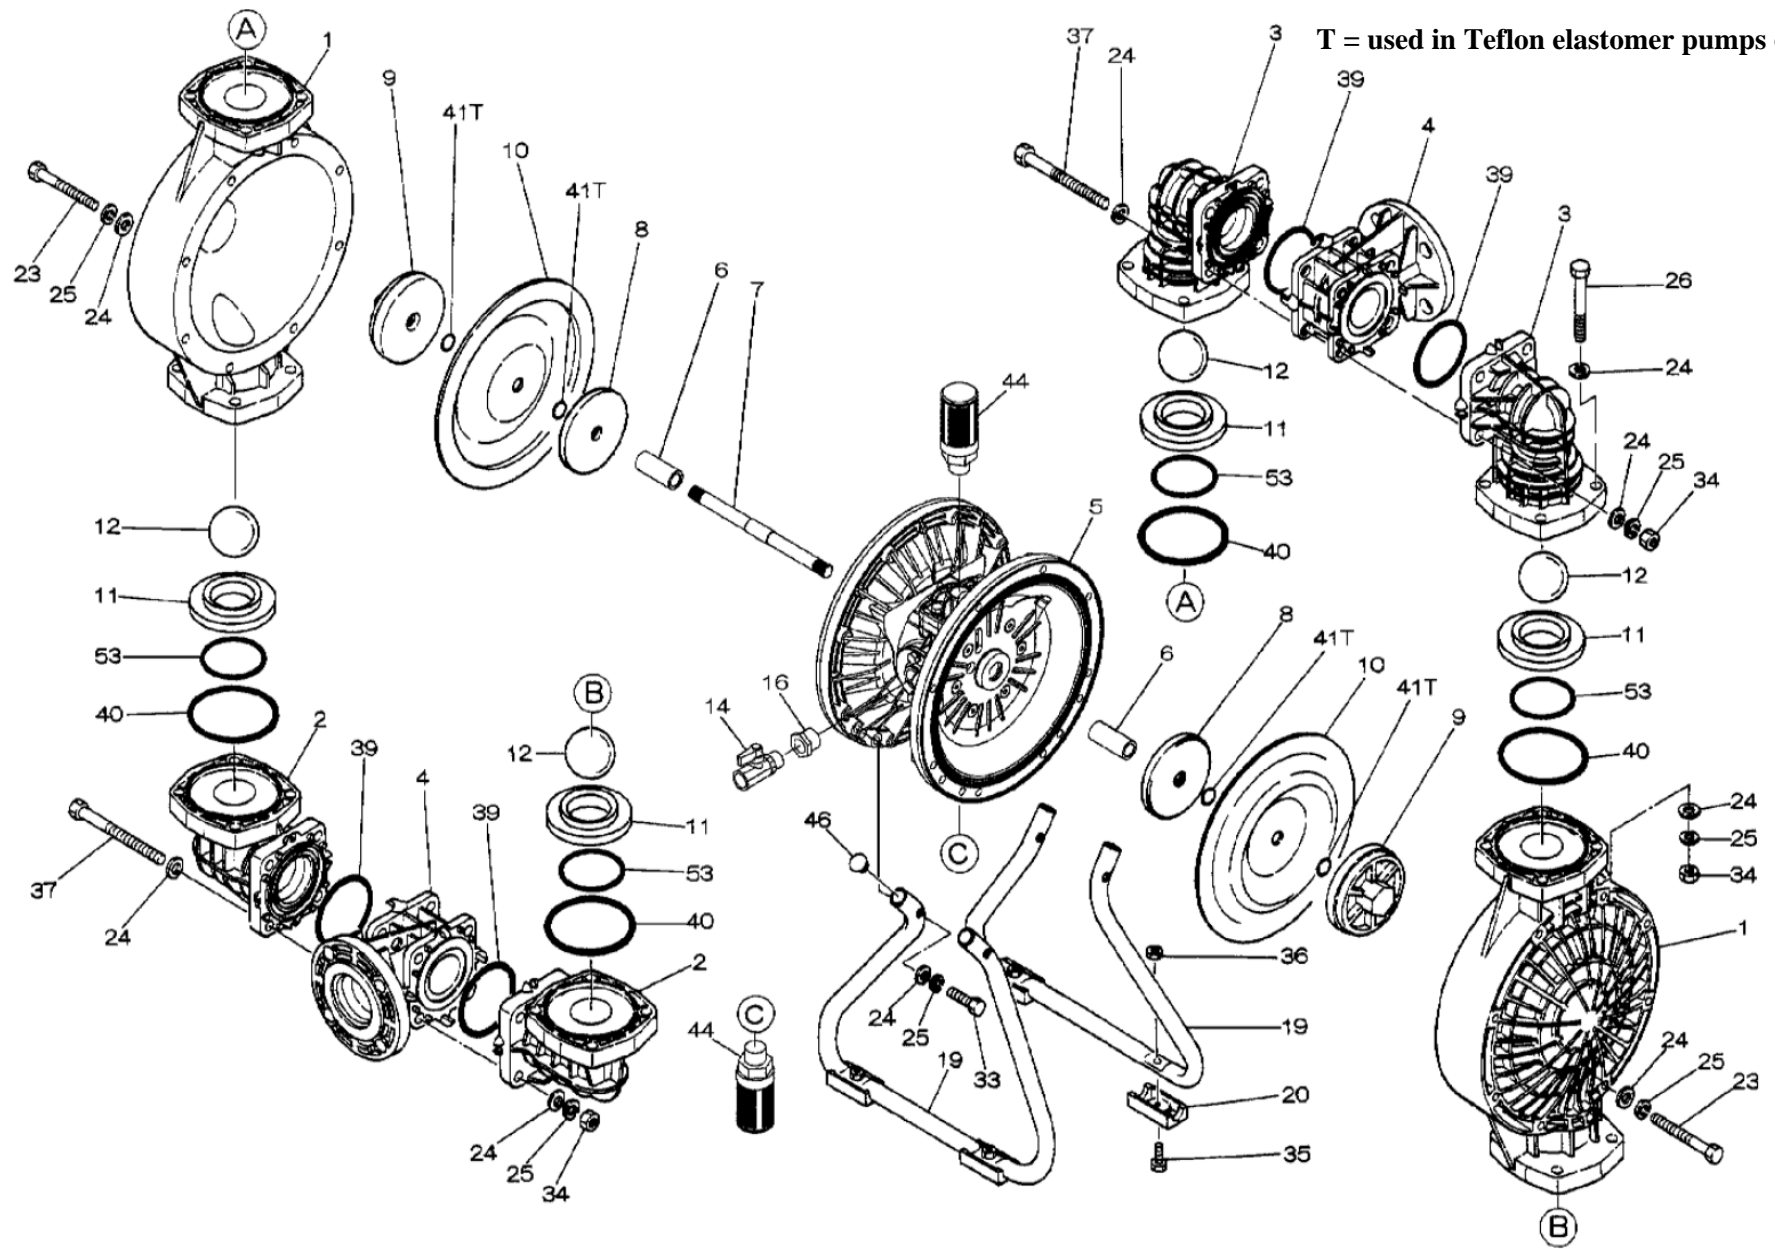

T = used in Teflon elastomer pumps only

Reference No.	Description	Q'ty	Part No.
1	Out Chamber	2	780147
2	In Manifold	2	780244
3	Out Manifold	2	780150
4	Center Manifold	2	780248
5	Body Assembly	1	804770
6	Center Bushing	2	716219
7	Center Rod	1	716218
8	Center Disk	2	711902
9	Center Disk	2	771725
10	Diaphragm	2	771799
11	Valve Seat	4	772096
12	Ball	4	770602
14	Ball Valve	1	684321
16	Bushing	1	684339
19	Stand Body	2	711925
20	Cushion	4	771865
23	Bolt	16	686156
24	Plain Washer	68	631330
25	Spring Lock Washer	44	680257
26	Bolt	16	621183
33	Bolt	4	621179
34	Nut	24	628013
35	Bolt	4	621149
36	Nut with Flange	4	683837
37	Bolt	8	683542
39	O-ring	4	642060
40	O-ring	4	642064
44	Silencer	2	804697
46	Cap	4	683641
53	O-ring	4	642136

**Repair Kits**

**K40-PV Liquid Side Kit includes the following:**

10	Diaphragm	2	771799
53	O-ring	4	642136
40	O-ring	4	642064
12	Ball	4	770602

**K45-AM-DP-HD Air Side Kit includes the following:**

5-3	Throat Bearing	2	773048
5-5	Center Rod Guide	1	773047
5-6	O-ring	2	640023
5-7	O-ring	2	640133
5-8	Gasket	2	773040
5-9	Gasket	2	773041
5-10	O-ring	2	640138
5-11	O-ring	8	640007
5-14	O-ring	2	640134
5-21	Bushing	4	773067
5-22	Spring	2	684537
5-24	Pin	2	700231

**804784 Valve Body Assembly**

Reference No.	Description	Q'ty	Part No.
5-13-1	Valve Body	1	716244
5-13-2	Gasket	1	773042
5-13-3	Valve Seat	1	716246
5-13-4	Block	1	773065
5-13-5	Block Holder	1	716245
5-13-6	Valve Guide	1	773064
5-13-7	Flat Head Screw	2	684384
5-13-8	Spring	1	706612
5-13-9	Ball	1	686271
5-13-10	Plug	2	772934
5-13-11	Screw	4	602299