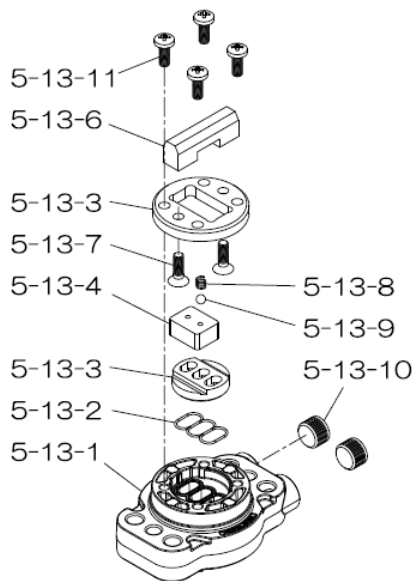

T = used in Teflon elastomer pumps only

Reference No.	Description	Q'ty	Part No.
1	Out Chamber	2	780147
2	In Manifold	2	780244
3	Out Manifold	2	780150
4	Center Manifold	2	780248
5	Body Assembly	1	804770
6	Center Bushing	2	716219
7	Center Rod	1	716218
8	Center Disk	2	711902
9	Center Disk	2	771725
10	Diaphragm	2	771700
11	Valve Seat	4	772096
12	Ball	4	770584
14	Ball Valve	1	684321
16	Bushing	1	684339
19	Stand Body	2	711925
20	Cushion	4	771865
23	Bolt	16	686156
24	Plain Washer	68	631330
25	Spring Lock Washer	44	680257
26	Bolt	16	621183
33	Bolt	4	621179
34	Nut	24	628013
35	Bolt	4	621149
36	Nut with Flange	4	683837
37	Bolt	8	683542
39	O-ring	4	640060
40	O-ring	4	640064
44	Silencer	2	804697
46	Cap	4	683641
53	O-ring	4	640136

Repair Kits

K40-PN Liquid Side Kit includes the following:

10	Diaphragm	2	771700
53	O-ring	4	640136
40	O-ring	4	640064
12	Ball	4	770584

K45-AM-DP-HD Air Side Kit includes the following:

5-3	Throat Bearing	2	773048
5-5	Center Rod Guide	1	773047
5-6	O-ring	2	640023
5-7	O-ring	2	640133
5-8	Gasket	2	773040
5-9	Gasket	2	773041
5-10	O-ring	2	640138
5-11	O-ring	8	640007
5-14	O-ring	2	640134
5-21	Bushing	4	773067
5-22	Spring	2	684537
5-24	Pin	2	700231

804784 Valve Body Assembly

Reference No.	Description	Q'ty	Part No.
5-13-1	Valve Body	1	716244
5-13-2	Gasket	1	773042
5-13-3	Valve Seat	1	716246
5-13-4	Block	1	773065
5-13-5	Block Holder	1	716245
5-13-6	Valve Guide	1	773064
5-13-7	Flat Head Screw	2	684384
5-13-8	Spring	1	706612
5-13-9	Ball	1	686271
5-13-10	Plug	2	772934
5-13-11	Screw	4	602299