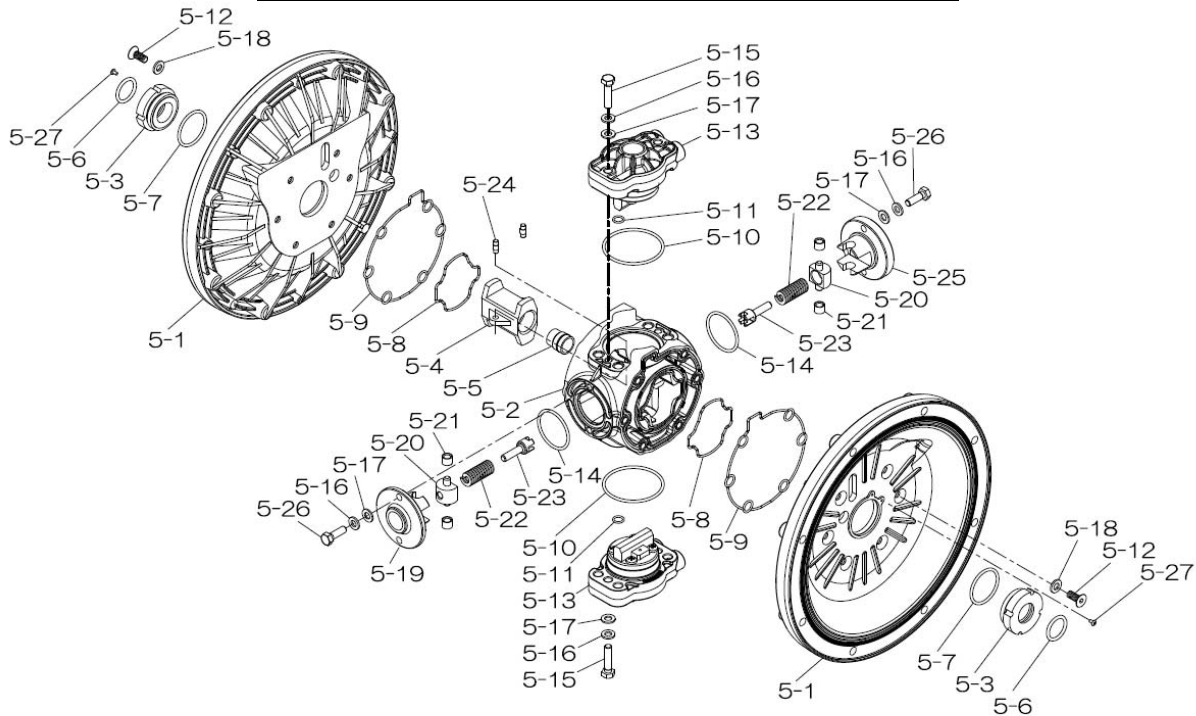

T = used in Teflon elastomer pumps only

Reference No.	Description	Q'ty	Part No.
1	Out Chamber	2	780147
2	In Manifold	2	780244
3	Out Manifold	2	780150
4	Center Manifold	2	780248
5	Body Assembly	1	804770
6	Center Bushing	2	716219
7	Center Rod	1	716218
8	Center Disk	2	711902
9	Center Disk	2	771725
10	Diaphragm	2	771700
11	Valve Seat	4	772096
12	Ball	4	770584
14	Ball Valve	1	684321
16	Bushing	1	684339
19	Stand Body	2	711925
20	Cushion	4	771865
23	Bolt	16	686156
24	Plain Washer	68	631330
25	Spring Lock Washer	44	680257
26	Bolt	16	621183
33	Bolt	4	621179
34	Nut	24	628013
35	Bolt	4	621149
36	Nut with Flange	4	683837
37	Bolt	8	683542
39	O-ring	4	640060
40	O-ring	4	640064
44	Silencer	2	804697
46	Cap	4	683641
53	O-ring	4	640136

804784 Valve Body Assembly

Reference No.	Description	Q'ty	Part No.
5-13-1	Valve Body	1	716244
5-13-2	Gasket	1	773042
5-13-3	Valve Seat	1	716246
5-13-4	Block	1	773065
5-13-5	Block Holder	1	716245
5-13-6	Valve Guide	1	773064
5-13-7	Flat Head Screw	2	684384
5-13-8	Spring	1	706612
5-13-9	Ball	1	686271
5-13-10	Plug	2	772934
5-13-11	Screw	4	602299

XDP

336B-00_2011

Yamada America, Inc.
 955 East Algonquin Rd
 Arlington Heights, IL 60005
 Phone: 847.631.9200
 Fax: 847.631.9273
 www.yamadapump.com

804770 Body Assembly

Reference No.	Description	Q'ty	Part No.
5-1	Air Chamber	2	716215
5-2	Body	1	716256
5-3	Throat Bearing	2	773048
5-4	Valve Switcher	1	716214
5-5	Center Rod Guide	1	773047
5-6	O-ring	2	640023
5-7	O-ring	2	640133
5-8	Gasket	2	773040
5-9	Gasket	2	773041
5-10	O-ring	2	640138
5-11	O-ring	8	640007
5-12	Flat Head Bolt	12	683812
5-13	Valve Body Assembly	2	804784
5-14	O-ring	2	640134
5-15	Bolt	4	611153
5-16	Spring Washer	8	631420
5-17	Plain Washer	8	631013
5-18	Plain Washer	12	684987
5-19	Retainer B	1	716249
5-20	Spring Retainer	2	713620
5-21	Bushing	4	773067
5-22	Spring	2	684537
5-23	Trip Arm	2	714446
5-24	Pin	2	700231
5-25	Retainer A	1	716216
5-26	Bolt	4	611149
5-27	Tapping Screws	2	686337