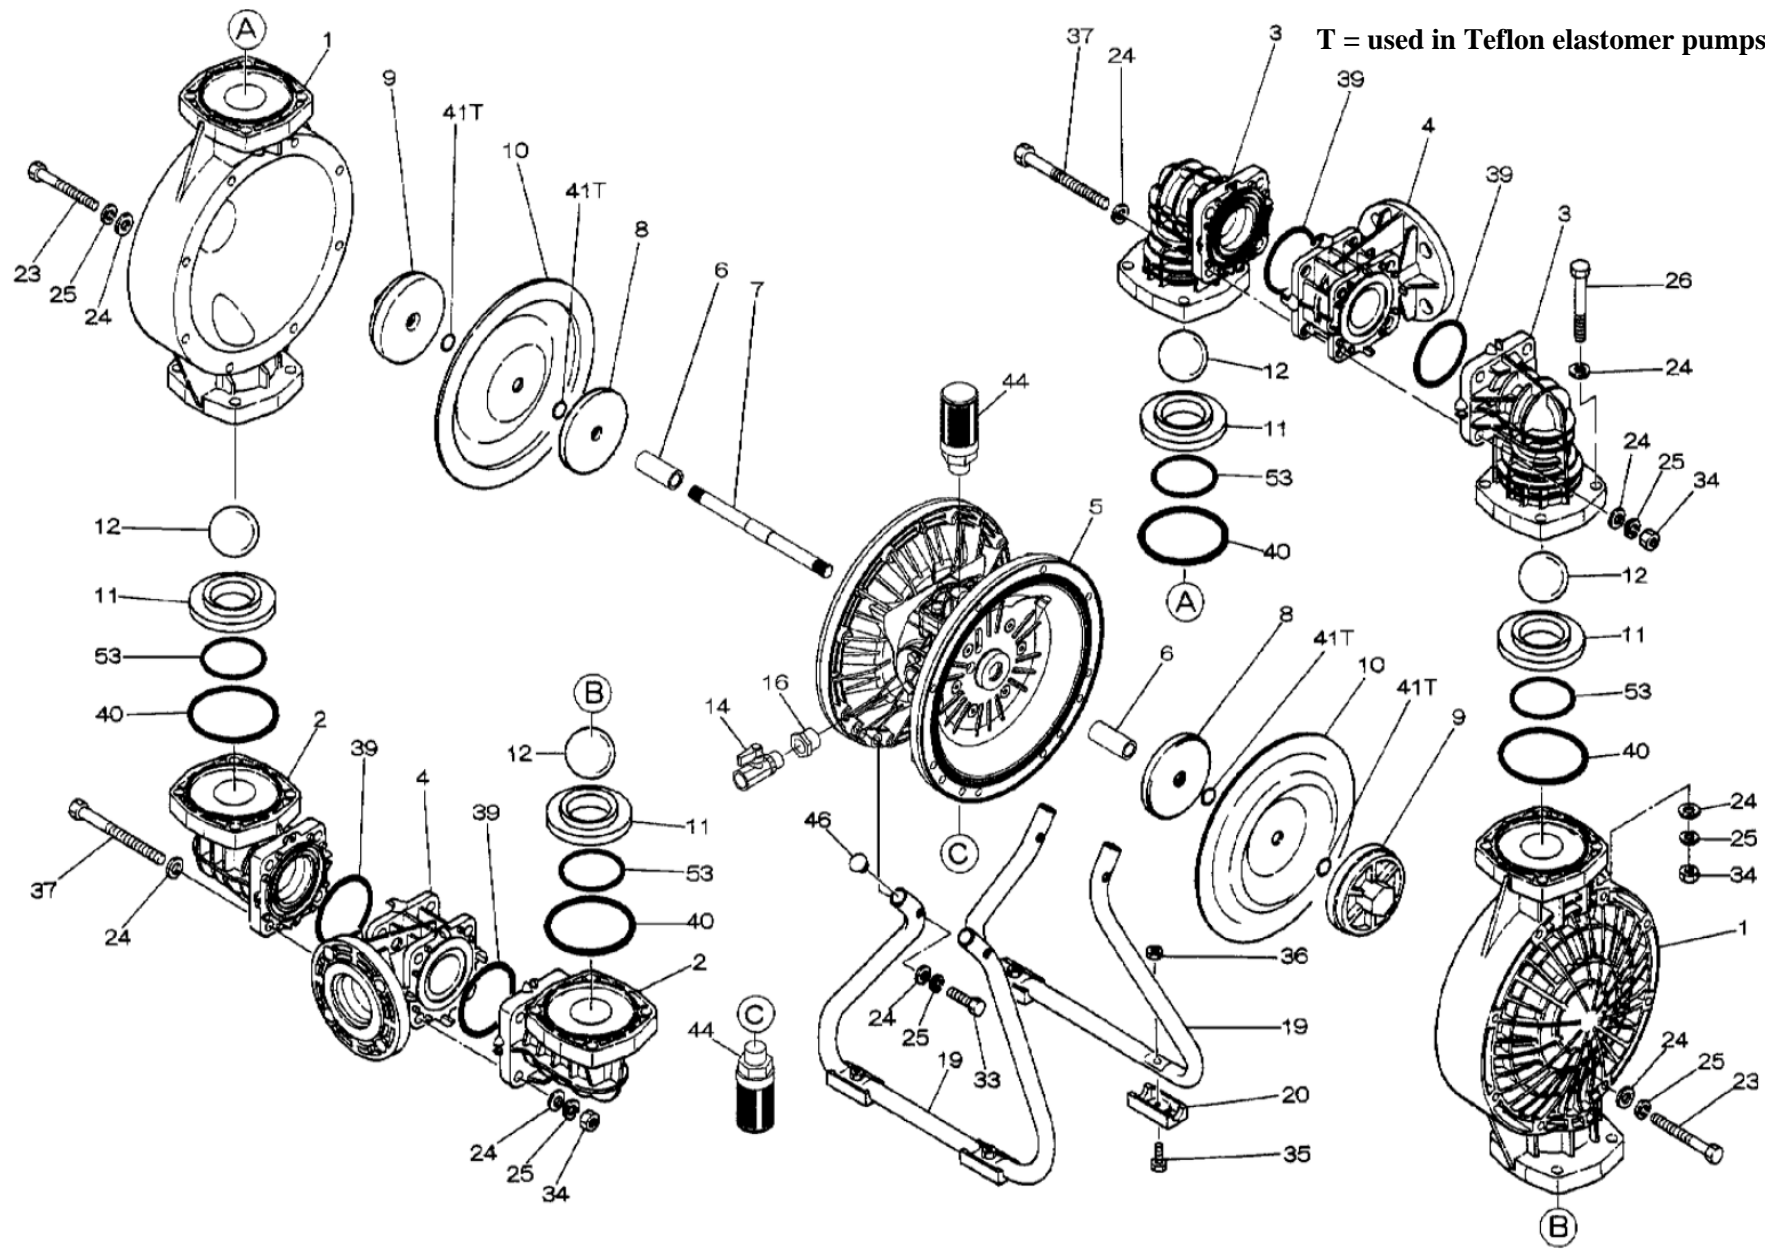

T = used in Teflon elastomer pumps only

Reference No.	Description	Q'ty	Part No.
1	Out Chamber	2	780147
2	In Manifold	2	780244
3	Out Manifold	2	780150
4	Center Manifold	2	780248
5	Body Assembly	1	804770
6	Center Bushing	2	716219
7	Center Rod	1	716218
8	Center Disk	2	711902
9	Center Disk	2	771725
10	Diaphragm	2	771700
11	Valve Seat	4	772096
12	Ball	4	770584
14	Ball Valve	1	684321
16	Bushing	1	684339
19	Stand Body	2	711925
20	Cushion	4	771865
23	Bolt	16	686156
24	Plain Washer	68	631330
25	Spring Lock Washer	44	680257
26	Bolt	16	621183
33	Bolt	4	621179
34	Nut	24	628013
35	Bolt	4	621149
36	Nut with Flange	4	683837
37	Bolt	8	683542
39	O-ring	4	640060
40	O-ring	4	640064
44	Silencer	2	804697
46	Cap	4	683641
53	O-ring	4	640136

Repair Kits

K40-PN Liquid Side Kit includes the following:

10	Diaphragm	2	771700
53	O-ring	4	640136
40	O-ring	4	640064
12	Ball	4	770584

K45-AM-DP-HD Air Side Kit includes the following:

5-3	Throat Bearing	2	773048
5-5	Center Rod Guide	1	773047
5-6	O-ring	2	640023
5-7	O-ring	2	640133
5-8	Gasket	2	773040
5-9	Gasket	2	773041
5-10	O-ring	2	640138
5-11	O-ring	8	640007
5-14	O-ring	2	640134
5-21	Bushing	4	773067
5-22	Spring	2	684537
5-24	Pin	2	700231

804784 Valve Body Assembly

Reference No.	Description	Q'ty	Part No.
5-13-1	Valve Body	1	716244
5-13-2	Gasket	1	773042
5-13-3	Valve Seat	1	716246
5-13-4	Block	1	773065
5-13-5	Block Holder	1	716245
5-13-6	Valve Guide	1	773064
5-13-7	Flat Head Screw	2	684384
5-13-8	Spring	1	706612
5-13-9	Ball	1	686271
5-13-10	Plug	2	772934
5-13-11	Screw	4	602299