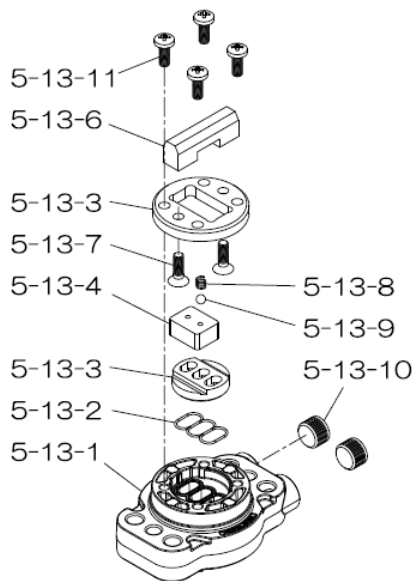

Reference No.	Description	Q'ty	Part No.
1	Out Chamber	2	713156
2	In Manifold - NPT	1	713168
3	Out Manifold - NPT	1	713165
5	Body Assembly	1	804770
6	Center Bushing	2	716219
7	Center Rod	1	716218
8	Center Disk	2	711902
9	Center Disk	2	713369
10	Diaphragm	2	771975
11	Valve Seat	4	772003
12	Ball	4	770593
14	Ball Valve	1	684321
16	Bushing	1	684339
19	Pump Base	2	711911
20	Cushion	4	771402
21	Nut	2	683408
22	Coned Disk Spring	2	682740
23	Bolt	16	686160
23a	Wave Spring Washer	16	631917
24	Plain Washer	4	631014
25	Wave Spring Washer	4	631917
26	Bolt	12	611202
27	Plain Washer	12	631015
28	Spring Lock Washer	12	631918
29	Nut	12	627014
33	Bolt	4	611175
34	Nut	4	627013
35	Bolt	4	611149
36	Nut with Flange	4	682276
40	O-ring	4	683999
44	Silencer	2	804697

Repair Kits

K40-MS Liquid Side Kit includes the following:

10	Diaphragm	2	771975
11	Valve Seat	4	772003
40	O-ring	4	683999
12	Ball	4	770593

K45-AM-DP-HD Air Side Kit includes the following:

5-3	Throat Bearing	2	773048
5-5	Center Rod Guide	1	773047
5-6	O-ring	2	640023
5-7	O-ring	2	640133
5-8	Gasket	2	773040
5-9	Gasket	2	773041
5-10	O-ring	2	640138
5-11	O-ring	8	640007
5-14	O-ring	2	640134
5-21	Bushing	4	773067
5-22	Spring	2	684537
5-24	Pin	2	700231

804784 Valve Body Assembly

Reference No.	Description	Q'ty	Part No.
5-13-1	Valve Body	1	716244
5-13-2	Gasket	1	773042
5-13-3	Valve Seat	1	716246
5-13-4	Block	1	773065
5-13-5	Block Holder	1	716245
5-13-6	Valve Guide	1	773064
5-13-7	Flat Head Screw	2	684384
5-13-8	Spring	1	706612
5-13-9	Ball	1	686271
5-13-10	Plug	2	772934
5-13-11	Screw	4	602299