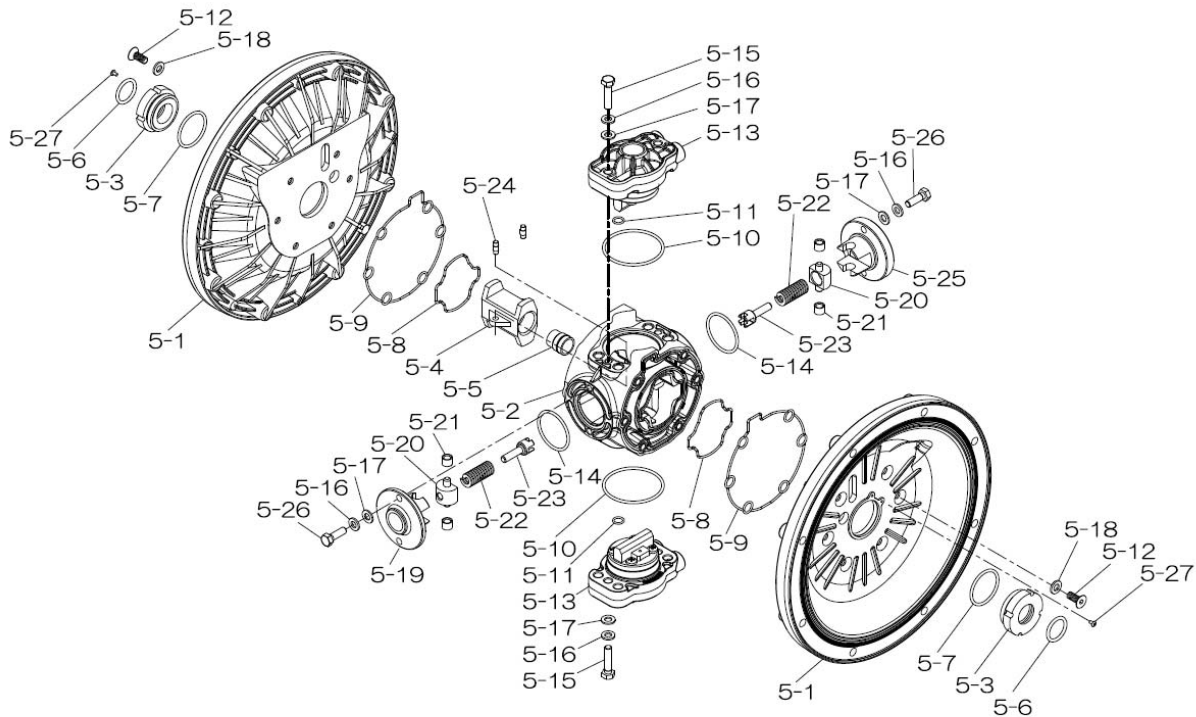

Reference No.	Description	Q'ty	Part No.
1	Out Chamber	2	713156
2	In Manifold - NPT	1	713168
3	Out Manifold - NPT	1	713165
5	Body Assembly	1	804770
6	Center Bushing	2	716219
7	Center Rod	1	716218
8	Center Disk	2	711902
9	Center Disk	2	713369
10	Diaphragm	2	771975
11	Valve Seat	4	772003
12	Ball	4	770593
14	Ball Valve	1	684321
16	Bushing	1	684339
19	Pump Base	2	711911
20	Cushion	4	771402
21	Nut	2	683408
22	Coned Disk Spring	2	682740
23	Bolt	16	686160
23a	Wave Spring Washer	16	631917
24	Plain Washer	4	631014
25	Wave Spring Washer	4	631917
26	Bolt	12	611202
27	Plain Washer	12	631015
28	Spring Lock Washer	12	631918
29	Nut	12	627014
33	Bolt	4	611175
34	Nut	4	627013
35	Bolt	4	611149
36	Nut with Flange	4	682276
40	O-ring	4	683999
44	Silencer	2	804697

804784 Valve Body Assembly

Reference No.	Description	Q'ty	Part No.
5-13-1	Valve Body	1	716244
5-13-2	Gasket	1	773042
5-13-3	Valve Seat	1	716246
5-13-4	Block	1	773065
5-13-5	Block Holder	1	716245
5-13-6	Valve Guide	1	773064
5-13-7	Flat Head Screw	2	684384
5-13-8	Spring	1	706612
5-13-9	Ball	1	686271
5-13-10	Plug	2	772934
5-13-11	Screw	4	602299

XDP

336B-00_2011

Yamada America, Inc.
 955 East Algonquin Rd
 Arlington Heights, IL 60005
 Phone: 847.631.9200
 Fax: 847.631.9273
 www.yamadapump.com

804770 Body Assembly

Reference No.	Description	Q'ty	Part No.
5-1	Air Chamber	2	716215
5-2	Body	1	716256
5-3	Throat Bearing	2	773048
5-4	Valve Switcher	1	716214
5-5	Center Rod Guide	1	773047
5-6	O-ring	2	640023
5-7	O-ring	2	640133
5-8	Gasket	2	773040
5-9	Gasket	2	773041
5-10	O-ring	2	640138
5-11	O-ring	8	640007
5-12	Flat Head Bolt	12	683812
5-13	Valve Body Assembly	2	804784
5-14	O-ring	2	640134
5-15	Bolt	4	611153
5-16	Spring Washer	8	631420
5-17	Plain Washer	8	631013
5-18	Plain Washer	12	684987
5-19	Retainer B	1	716249
5-20	Spring Retainer	2	713620
5-21	Bushing	4	773067
5-22	Spring	2	684537
5-23	Trip Arm	2	714446
5-24	Pin	2	700231
5-25	Retainer A	1	716216
5-26	Bolt	4	611149
5-27	Tapping Screws	2	686337