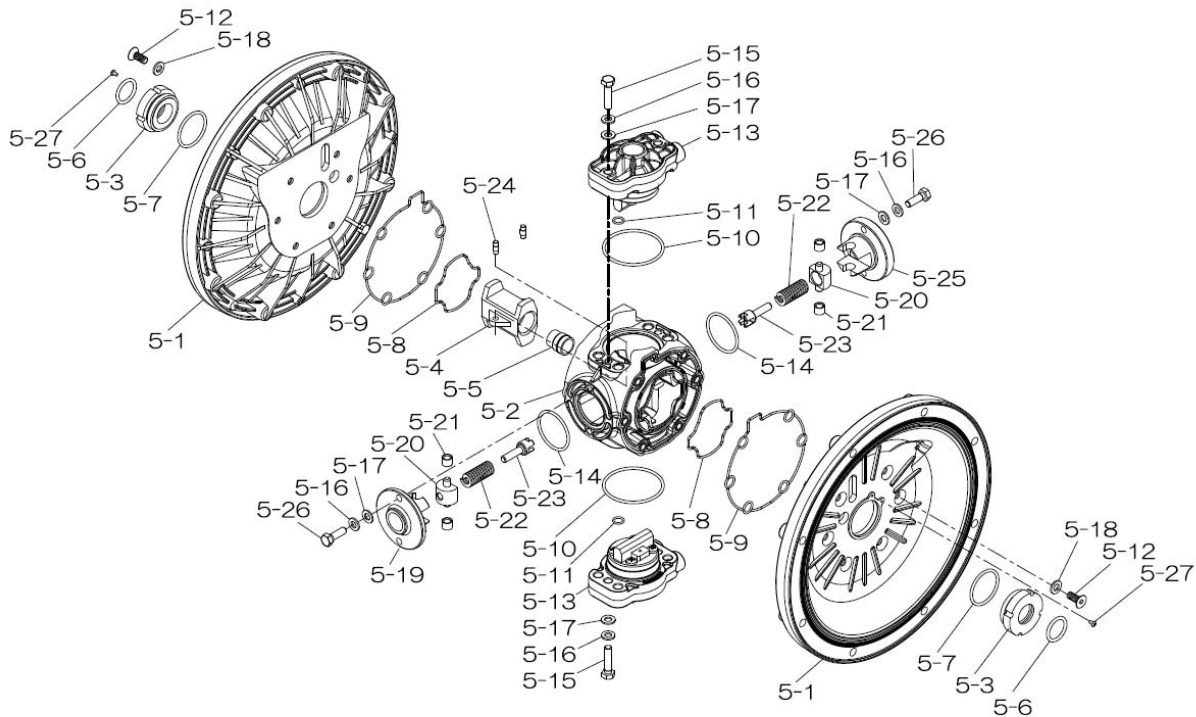

Reference No.	Description	Q'ty	Part No.
1	Out Chamber	2	713156
2	In Manifold - NPT	1	713168
3	Out Manifold - NPT	1	713165
5	Body Assembly	1	804770
6	Center Bushing	2	716219
7	Center Rod	1	716218
8	Center Disk	2	711902
9	Center Disk	2	713369
10	Diaphragm	2	771700
11	Valve Seat	4	771994
12	Ball	4	770584
14	Ball Valve	1	684321
16	Bushing	1	684339
19	Pump Base	2	711911
20	Cushion	4	771402
21	Nut	2	683408
22	Coned Disk Spring	2	682740
23	Bolt	16	686160
23a	Wave Spring Washer	16	631917
24	Plain Washer	4	631014
25	Wave Spring Washer	4	631917
26	Bolt	12	611202
27	Plain Washer	12	631015
28	Spring Lock Washer	12	631918
29	Nut	12	627014
33	Bolt	4	611175
34	Nut	4	627013
35	Bolt	4	611149
36	Nut with Flange	4	682276
40	O-ring	4	640065
44	Silencer	2	804697

**804784 Valve Body Assembly**

Reference No.	Description	Q'ty	Part No.
5-13-1	Valve Body	1	716244
5-13-2	Gasket	1	773042
5-13-3	Valve Seat	1	716246
5-13-4	Block	1	773065
5-13-5	Block Holder	1	716245
5-13-6	Valve Guide	1	773064
5-13-7	Flat Head Screw	2	684384
5-13-8	Spring	1	706612
5-13-9	Ball	1	686271
5-13-10	Plug	2	772934
5-13-11	Screw	4	602299

XDP

336B-00\_2011

Yamada America, Inc.  
955 East Algonquin Rd  
Arlington Heights, IL 60005  
Phone: 847.631.9200  
Fax: 847.631.9273  
www.yamadapump.com

804770 Body Assembly

Reference No.	Description	Q'ty	Part No.
5-1	Air Chamber	2	716215
5-2	Body	1	716256
5-3	Throat Bearing	2	773048
5-4	Valve Switcher	1	716214
5-5	Center Rod Guide	1	773047
5-6	O-ring	2	640023
5-7	O-ring	2	640133
5-8	Gasket	2	773040
5-9	Gasket	2	773041
5-10	O-ring	2	640138
5-11	O-ring	8	640007
5-12	Flat Head Bolt	12	683812
5-13	Valve Body Assembly	2	804784
5-14	O-ring	2	640134
5-15	Bolt	4	611153
5-16	Spring Washer	8	631420
5-17	Plain Washer	8	631013
5-18	Plain Washer	12	684987
5-19	Retainer B	1	716249
5-20	Spring Retainer	2	713620
5-21	Bushing	4	773067
5-22	Spring	2	684537
5-23	Trip Arm	2	714446
5-24	Pin	2	700231
5-25	Retainer A	1	716216
5-26	Bolt	4	611149
5-27	Tapping Screws	2	686337