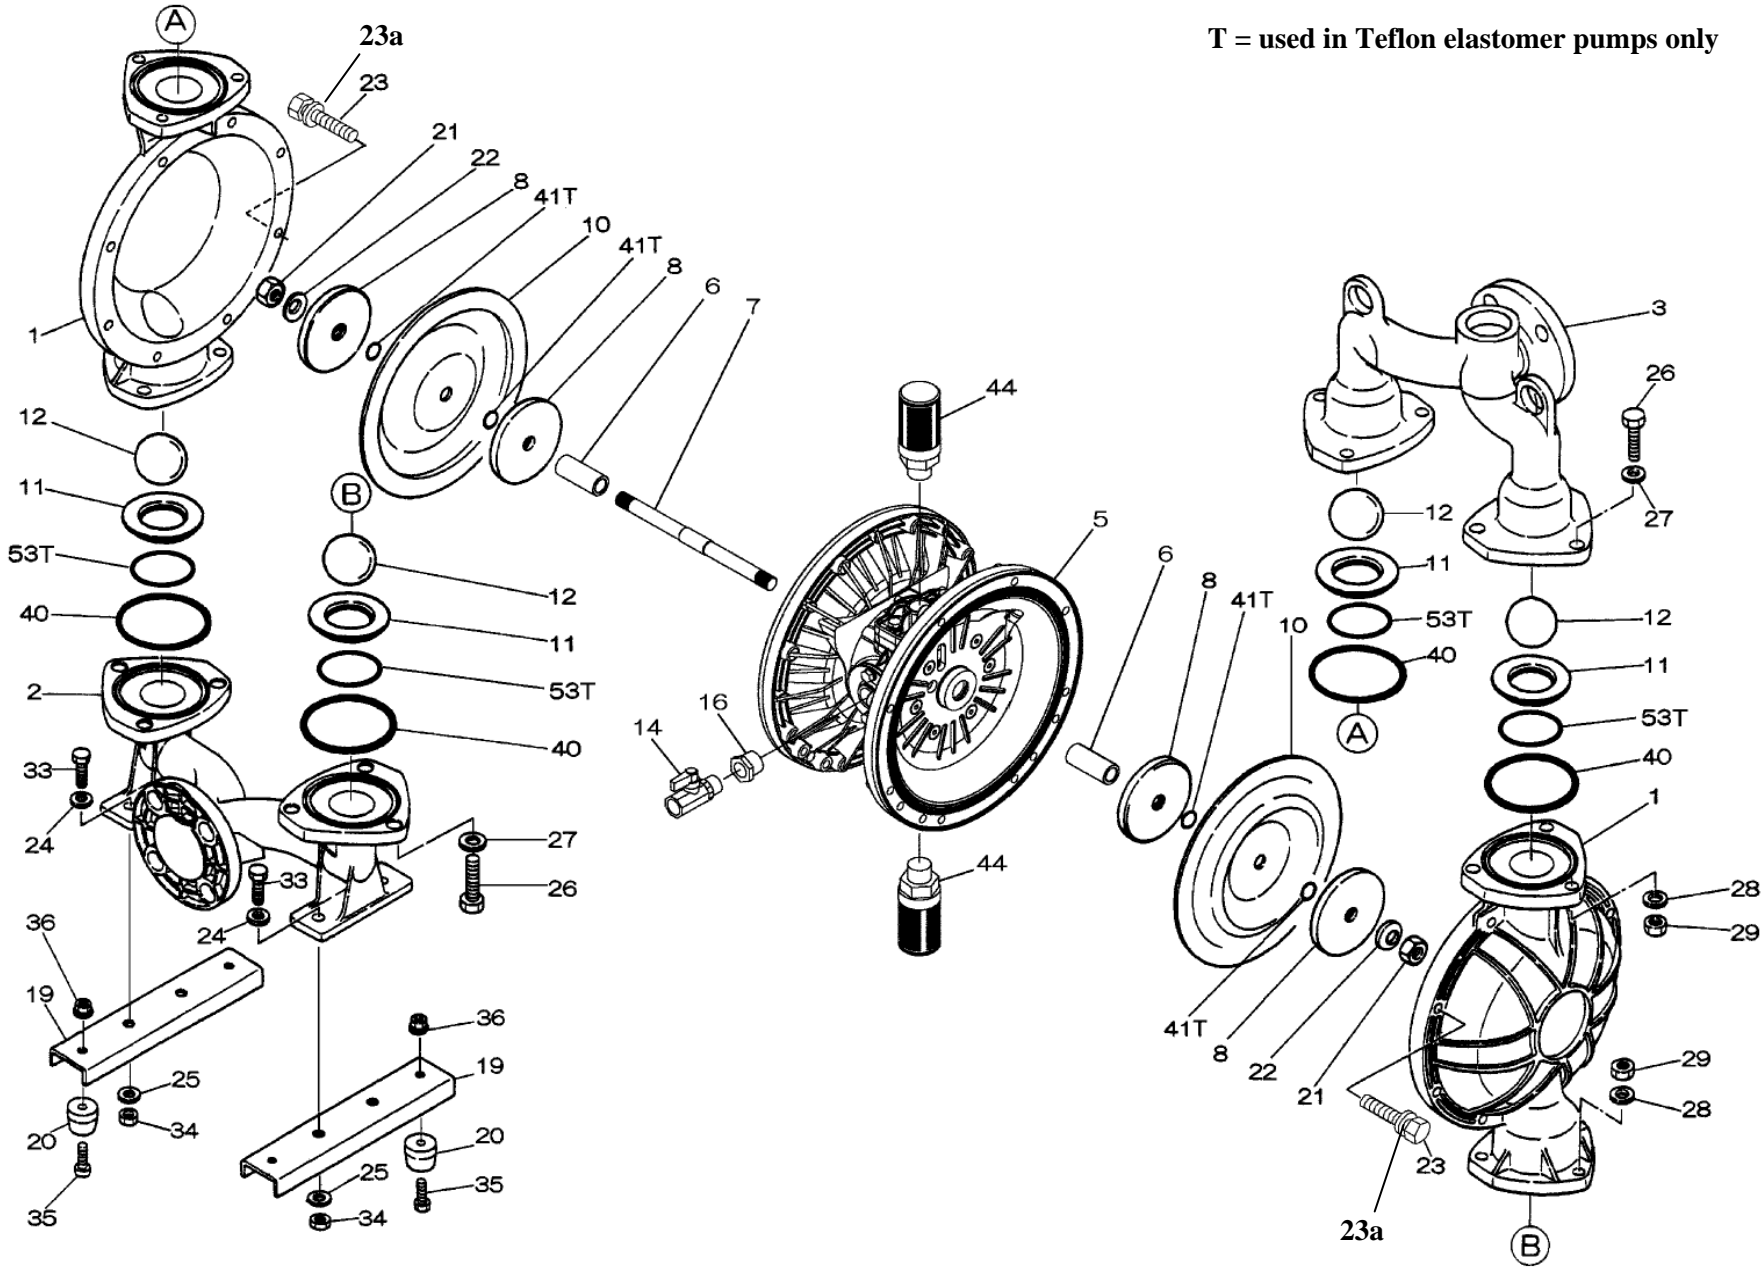

T = used in Teflon elastomer pumps only

XDP

Yamada America, Inc.  
 955 East Algonquin Rd  
 Arlington Heights, IL 60005  
 Phone: 847.631.9200  
 Fax: 847.631.9273  
 www.yamadapump.com

Model: DP-40BFN-HD  
 Part # 854380

Reference No.	Description	Q'ty	Part No.
1	Out Chamber	2	713156
2	In Manifold - NPT	1	713168
3	Out Manifold - NPT	1	713165
5	Body Assembly	1	804770
6	Center Bushing	2	716219
7	Center Rod	1	716218
8	Center Disk	2	711902
9	Center Disk	2	713369
10	Diaphragm	2	771700
11	Valve Seat	4	771994
12	Ball	4	770584
14	Ball Valve	1	684321
16	Bushing	1	684339
19	Pump Base	2	711911
20	Cushion	4	771402
21	Nut	2	683408
22	Coned Disk Spring	2	682740
23	Bolt	16	686160
23a	Wave Spring Washer	16	631917
24	Plain Washer	4	631014
25	Wave Spring Washer	4	631917
26	Bolt	12	611202
27	Plain Washer	12	631015
28	Spring Lock Washer	12	631918
29	Nut	12	627014
33	Bolt	4	611175
34	Nut	4	627013
35	Bolt	4	611149
36	Nut with Flange	4	682276
40	O-ring	4	640065
44	Silencer	2	804697

**Repair Kits**

**K40-MN Liquid Side Kit includes the following:**

10	Diaphragm	2	771700
11	Valve Seat	4	771994
40	O-ring	4	640065
12	Ball	4	770584

**K45-AM-DP-HD Air Side Kit includes the following:**

5-3	Throat Bearing	2	773048
5-5	Center Rod Guide	1	773047
5-6	O-ring	2	640023
5-7	O-ring	2	640133
5-8	Gasket	2	773040
5-9	Gasket	2	773041
5-10	O-ring	2	640138
5-11	O-ring	8	640007
5-14	O-ring	2	640134
5-21	Bushing	4	773067
5-22	Spring	2	684537
5-24	Pin	2	700231

**804784 Valve Body Assembly**

Reference No.	Description	Q'ty	Part No.
5-13-1	Valve Body	1	716244
5-13-2	Gasket	1	773042
5-13-3	Valve Seat	1	716246
5-13-4	Block	1	773065
5-13-5	Block Holder	1	716245
5-13-6	Valve Guide	1	773064
5-13-7	Flat Head Screw	2	684384
5-13-8	Spring	1	706612
5-13-9	Ball	1	686271
5-13-10	Plug	2	772934
5-13-11	Screw	4	602299