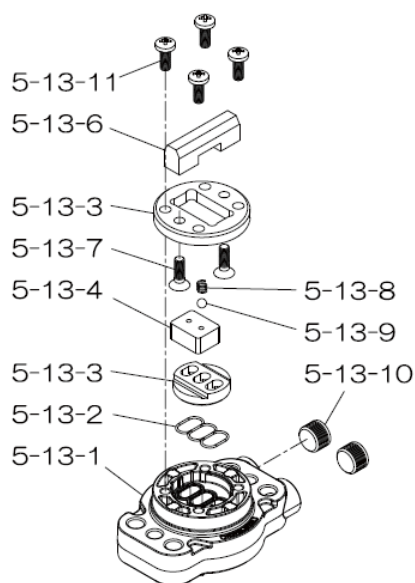

Reference No.	Description	Q'ty	Part No.
1	Out Chamber	2	713156
2	In Manifold - NPT	1	713168
3	Out Manifold - NPT	1	713165
5	Body Assembly	1	804770
6	Center Bushing	2	716219
7	Center Rod	1	716218
8	Center Disk	2	711902
9	Center Disk	2	713369
10	Diaphragm	2	771700
11	Valve Seat	4	771994
12	Ball	4	770584
14	Ball Valve	1	684321
16	Bushing	1	684339
19	Pump Base	2	711911
20	Cushion	4	771402
21	Nut	2	683408
22	Coned Disk Spring	2	682740
23	Bolt	16	686160
23a	Wave Spring Washer	16	631917
24	Plain Washer	4	631014
25	Wave Spring Washer	4	631917
26	Bolt	12	611202
27	Plain Washer	12	631015
28	Spring Lock Washer	12	631918
29	Nut	12	627014
33	Bolt	4	611175
34	Nut	4	627013
35	Bolt	4	611149
36	Nut with Flange	4	682276
40	O-ring	4	640065
44	Silencer	2	804697

**Repair Kits**

**K40-MN Liquid Side Kit includes the following:**

10	Diaphragm	2	771700
11	Valve Seat	4	771994
40	O-ring	4	640065
12	Ball	4	770584

**K45-AM-DP-HD Air Side Kit includes the following:**

5-3	Throat Bearing	2	773048
5-5	Center Rod Guide	1	773047
5-6	O-ring	2	640023
5-7	O-ring	2	640133
5-8	Gasket	2	773040
5-9	Gasket	2	773041
5-10	O-ring	2	640138
5-11	O-ring	8	640007
5-14	O-ring	2	640134
5-21	Bushing	4	773067
5-22	Spring	2	684537
5-24	Pin	2	700231

**804784 Valve Body Assembly**

Reference No.	Description	Q'ty	Part No.
5-13-1	Valve Body	1	716244
5-13-2	Gasket	1	773042
5-13-3	Valve Seat	1	716246
5-13-4	Block	1	773065
5-13-5	Block Holder	1	716245
5-13-6	Valve Guide	1	773064
5-13-7	Flat Head Screw	2	684384
5-13-8	Spring	1	706612
5-13-9	Ball	1	686271
5-13-10	Plug	2	772934
5-13-11	Screw	4	602299