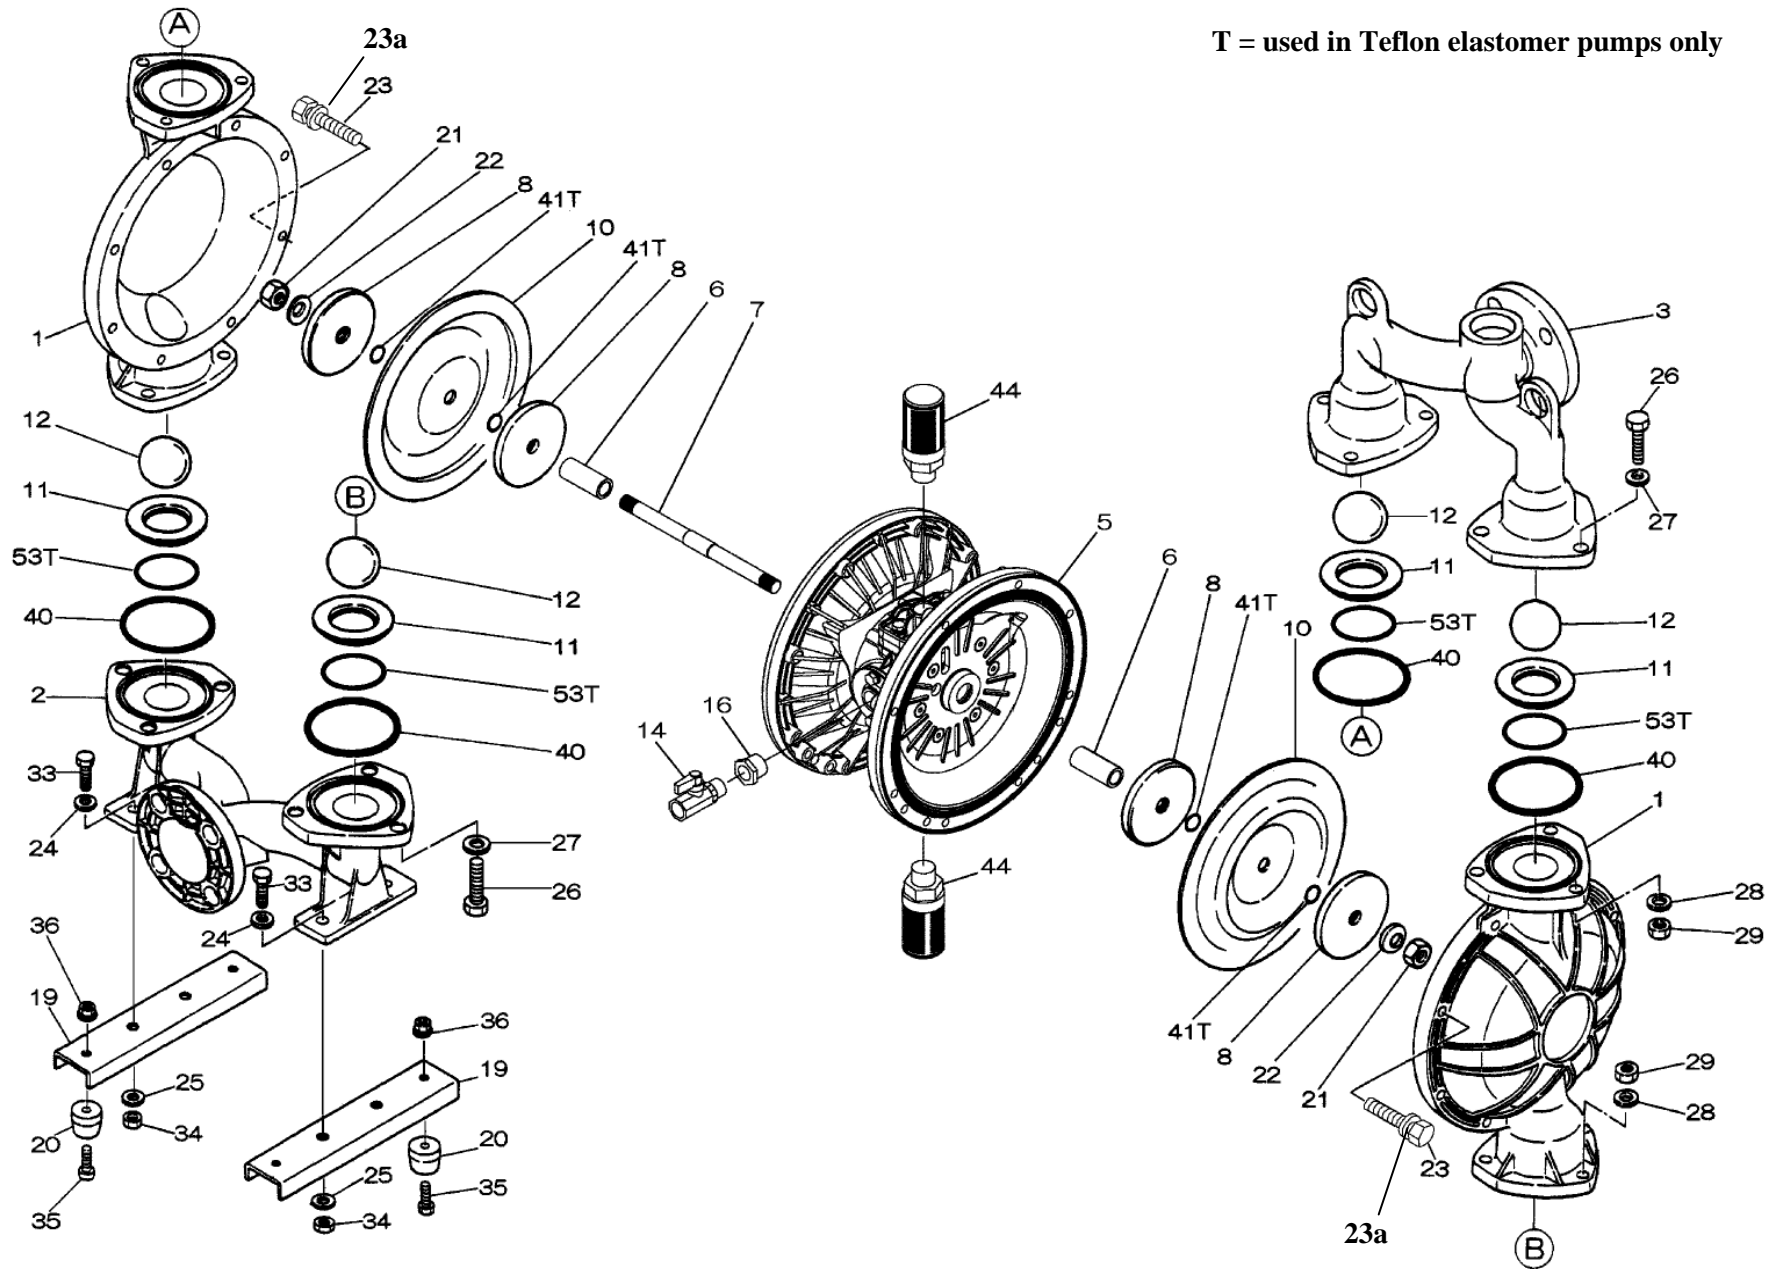

T = used in Teflon elastomer pumps only

XDP

Yamada America, Inc.
 955 East Algonquin Rd
 Arlington Heights, IL 60005
 Phone: 847.631.9200
 Fax: 847.631.9273
 www.yamadapump.com

Model: DP-40BAH-HD
 Part # 854345

Reference No.	Description	Q'ty	Part No.
1	Out Chamber	2	580960
2	In Manifold	1	714367
3	Out Manifold	1	714361
5	Body Assembly	1	804770
6	Center Bushing	2	716219
7	Center Rod	1	716218
8	Center Disk	4	711902
10	Diaphragm	2	771701
11	Valve Seat	4	771793
12	Ball	4	770584
14	Ball Valve	1	684321
16	Bushing	1	684339
19	Pump Base	2	711911
20	Cushion	4	771402
21	Nut	2	683408
22	Coned Disk Spring	2	682740
23	Bolt	16	686162
23a	Wave Spring Washer	16	631917
24	Plain Washer	4	631014
25	Wave Spring Washer	4	631917
26	Bolt	12	611203
27	Plain Washer	12	631015
28	Spring Lock Washer	12	631918
29	Nut	12	627014
33	Bolt	4	611175
34	Nut	4	627013
35	Bolt	4	611149
36	Nut with Flange	4	682276
40	O-ring	4	640065
44	Silencer	2	804697

Repair Kits

K40-MH Liquid Side Kit includes the following:

10	Diaphragm	2	771701
11	Valve Seat	4	771793
40	O-ring	4	640065
12	Ball	4	770584

K45-AM-DP-HD Air Side Kit includes the following:

5-3	Throat Bearing	2	773048
5-5	Center Rod Guide	1	773047
5-6	O-ring	2	640023
5-7	O-ring	2	640133
5-8	Gasket	2	773040
5-9	Gasket	2	773041
5-10	O-ring	2	640138
5-11	O-ring	8	640007
5-14	O-ring	2	640134
5-21	Bushing	4	773067
5-22	Spring	2	684537
5-24	Pin	2	700231

804784 Valve Body Assembly

Reference No.	Description	Q'ty	Part No.
5-13-1	Valve Body	1	716244
5-13-2	Gasket	1	773042
5-13-3	Valve Seat	1	716246
5-13-4	Block	1	773065
5-13-5	Block Holder	1	716245
5-13-6	Valve Guide	1	773064
5-13-7	Flat Head Screw	2	684384
5-13-8	Spring	1	706612
5-13-9	Ball	1	686271
5-13-10	Plug	2	772934
5-13-11	Screw	4	602299