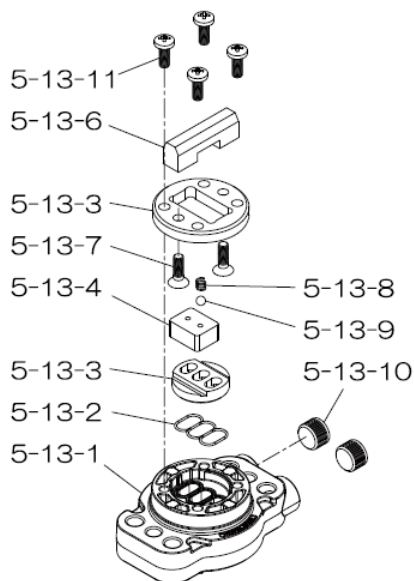

Reference No.	Description	Q'ty	Part No.
1	Out Chamber	2	580960
2	In Manifold	1	714367
3	Out Manifold	1	714361
5	Body Assembly	1	804770
6	Center Bushing	2	716219
7	Center Rod	1	716218
8	Center Disk	4	711902
10	Diaphragm	2	771701
11	Valve Seat	4	771793
12	Ball	4	770584
14	Ball Valve	1	684321
16	Bushing	1	684339
19	Pump Base	2	711911
20	Cushion	4	771402
21	Nut	2	683408
22	Coned Disk Spring	2	682740
23	Bolt	16	686162
23a	Wave Spring Washer	16	631917
24	Plain Washer	4	631014
25	Wave Spring Washer	4	631917
26	Bolt	12	611203
27	Plain Washer	12	631015
28	Spring Lock Washer	12	631918
29	Nut	12	627014
33	Bolt	4	611175
34	Nut	4	627013
35	Bolt	4	611149
36	Nut with Flange	4	682276
40	O-ring	4	640065
44	Silencer	2	804697

Repair Kits

K40-MH Liquid Side Kit includes the following:

10	Diaphragm	2	771701
11	Valve Seat	4	771793
40	O-ring	4	640065
12	Ball	4	770584

K45-AM-DP-HD Air Side Kit includes the following:

5-3	Throat Bearing	2	773048
5-5	Center Rod Guide	1	773047
5-6	O-ring	2	640023
5-7	O-ring	2	640133
5-8	Gasket	2	773040
5-9	Gasket	2	773041
5-10	O-ring	2	640138
5-11	O-ring	8	640007
5-14	O-ring	2	640134
5-21	Bushing	4	773067
5-22	Spring	2	684537
5-24	Pin	2	700231

804784 Valve Body Assembly

Reference No.	Description	Q'ty	Part No.
5-13-1	Valve Body	1	716244
5-13-2	Gasket	1	773042
5-13-3	Valve Seat	1	716246
5-13-4	Block	1	773065
5-13-5	Block Holder	1	716245
5-13-6	Valve Guide	1	773064
5-13-7	Flat Head Screw	2	684384
5-13-8	Spring	1	706612
5-13-9	Ball	1	686271
5-13-10	Plug	2	772934
5-13-11	Screw	4	602299