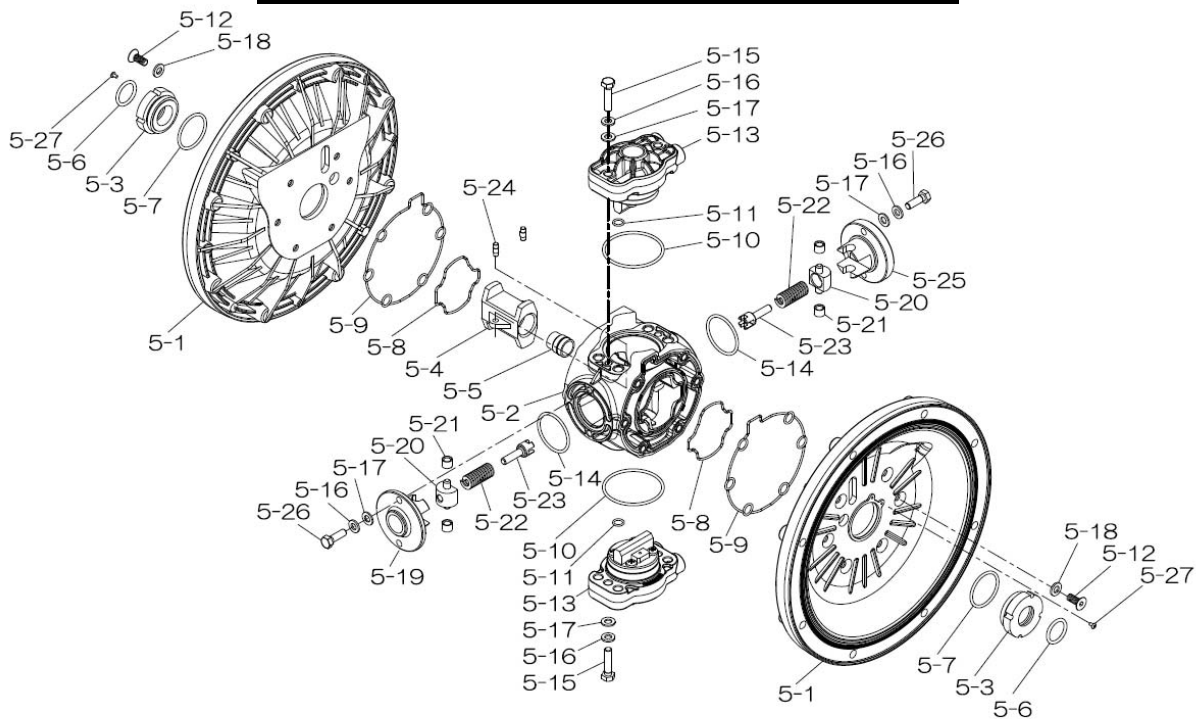

Reference No.	Description	Q'ty	Part No.
1	Out Chamber	2	580960
2	In Manifold	1	714367
3	Out Manifold	1	714361
5	Body Assembly	1	804770
6	Center Bushing	2	716219
7	Center Rod	1	716218
8	Center Disk	4	711902
10	Diaphragm	2	771701
11	Valve Seat	4	771793
12	Ball	4	770584
14	Ball Valve	1	684321
16	Bushing	1	684339
19	Pump Base	2	711911
20	Cushion	4	771402
21	Nut	2	683408
22	Coned Disk Spring	2	682740
23	Bolt	16	686162
23a	Wave Spring Washer	16	631917
24	Plain Washer	4	631014
25	Wave Spring Washer	4	631917
26	Bolt	12	611203
27	Plain Washer	12	631015
28	Spring Lock Washer	12	631918
29	Nut	12	627014
33	Bolt	4	611175
34	Nut	4	627013
35	Bolt	4	611149
36	Nut with Flange	4	682276
40	O-ring	4	640065
44	Silencer	2	804697

804784 Valve Body Assembly

Reference No.	Description	Q'ty	Part No.
5-13-1	Valve Body	1	716244
5-13-2	Gasket	1	773042
5-13-3	Valve Seat	1	716246
5-13-4	Block	1	773065
5-13-5	Block Holder	1	716245
5-13-6	Valve Guide	1	773064
5-13-7	Flat Head Screw	2	684384
5-13-8	Spring	1	706612
5-13-9	Ball	1	686271
5-13-10	Plug	2	772934
5-13-11	Screw	4	602299

XDP

336B-00_2011

Yamada America, Inc.
 955 East Algonquin Rd
 Arlington Heights, IL 60005
 Phone: 847.631.9200
 Fax: 847.631.9273
 www.yamadapump.com

804770 Body Assembly

Reference			
No.	Description	Q'ty	Part No.
5-1	Air Chamber	2	716215
5-2	Body	1	716256
5-3	Throat Bearing	2	773048
5-4	Valve Switcher	1	716214
5-5	Center Rod Guide	1	773047
5-6	O-ring	2	640023
5-7	O-ring	2	640133
5-8	Gasket	2	773040
5-9	Gasket	2	773041
5-10	O-ring	2	640138
5-11	O-ring	8	640007
5-12	Flat Head Bolt	12	683812
5-13	Valve Body Assembly	2	804784
5-14	O-ring	2	640134
5-15	Bolt	4	611153
5-16	Spring Washer	8	631420
5-17	Plain Washer	8	631013
5-18	Plain Washer	12	684987
5-19	Retainer B	1	716249
5-20	Spring Retainer	2	713620
5-21	Bushing	4	773067
5-22	Spring	2	684537
5-23	Trip Arm	2	714446
5-24	Pin	2	700231
5-25	Retainer A	1	716216
5-26	Bolt	4	611149
5-27	Tapping Screws	2	686337