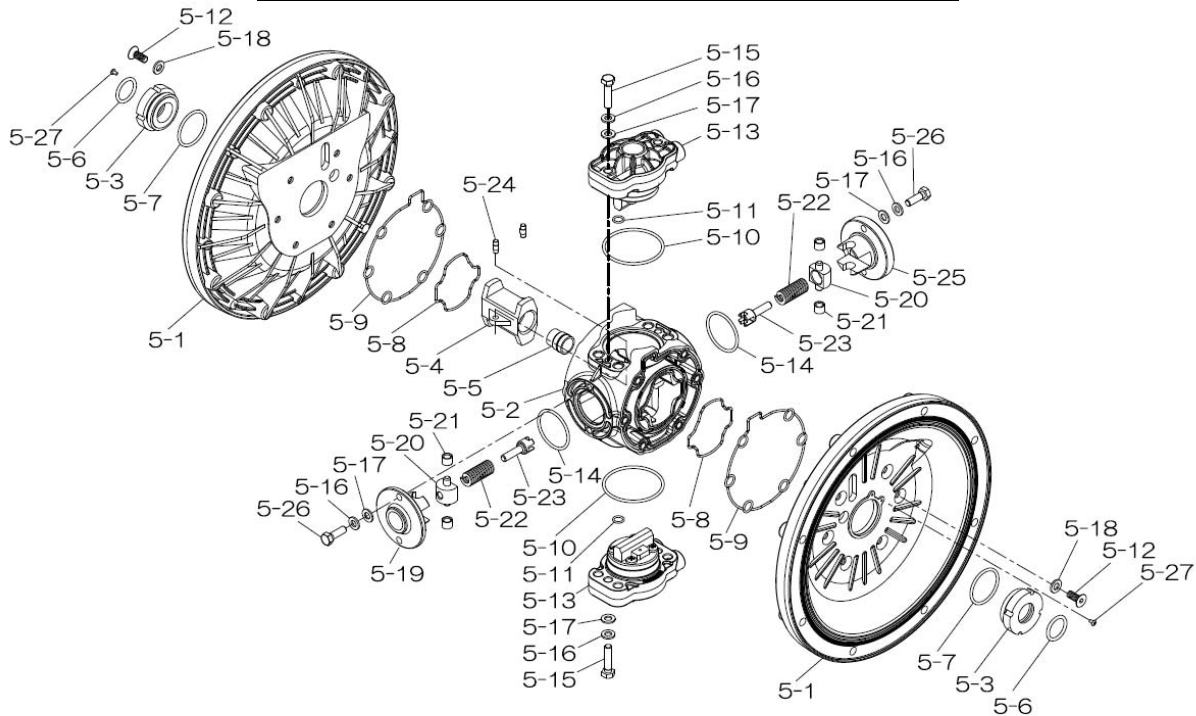

Reference			
No.	Description	Q'ty	Part No.
1	Out Chamber	2	580960
2	In Manifold	1	714367
3	Out Manifold	1	714361
5	Body Assembly	1	804770
6	Center Bushing	2	716219
7	Center Rod	1	716218
8	Center Disk	4	711902
10	Diaphragm	2	771854
11	Valve Seat	4	771921
12	Ball	4	770593
14	Ball Valve	1	684321
16	Bushing	1	684339
19	Pump Base	2	711911
20	Cushion	4	771402
21	Nut	2	683408
22	Coned Disk Spring	2	682740
23	Bolt	16	686162
23a	Wave Spring Washer	16	631917
24	Plain Washer	4	631014
25	Wave Spring Washer	4	631917
26	Bolt	12	611203
27	Plain Washer	12	631015
28	Spring Lock Washer	12	631918
29	Nut	12	627014
33	Bolt	4	611175
34	Nut	4	627013
35	Bolt	4	611149
36	Nut with Flange	4	682276
40	O-ring	4	683999
44	Silencer	2	804697

804784 Valve Body Assembly

Reference			
No.	Description	Q'ty	Part No.
5-13-1	Valve Body	1	716244
5-13-2	Gasket	1	773042
5-13-3	Valve Seat	1	716246
5-13-4	Block	1	773065
5-13-5	Block Holder	1	716245
5-13-6	Valve Guide	1	773064
5-13-7	Flat Head Screw	2	684384
5-13-8	Spring	1	706612
5-13-9	Ball	1	686271
5-13-10	Plug	2	772934
5-13-11	Screw	4	602299

XDP

336B-00_2011

Yamada America, Inc.
 955 East Algonquin Rd
 Arlington Heights, IL 60005
 Phone: 847.631.9200
 Fax: 847.631.9273
 www.yamadapump.com

Part # 854342

804770 Body Assembly

Reference No.	Description	Q'ty	Part No.
5-1	Air Chamber	2	716215
5-2	Body	1	716256
5-3	Throat Bearing	2	773048
5-4	Valve Switcher	1	716214
5-5	Center Rod Guide	1	773047
5-6	O-ring	2	640023
5-7	O-ring	2	640133
5-8	Gasket	2	773040
5-9	Gasket	2	773041
5-10	O-ring	2	640138
5-11	O-ring	8	640007
5-12	Flat Head Bolt	12	683812
5-13	Valve Body Assembly	2	804784
5-14	O-ring	2	640134
5-15	Bolt	4	611153
5-16	Spring Washer	8	631420
5-17	Plain Washer	8	631013
5-18	Plain Washer	12	684987
5-19	Retainer B	1	716249
5-20	Spring Retainer	2	713620
5-21	Bushing	4	773067
5-22	Spring	2	684537
5-23	Trip Arm	2	714446
5-24	Pin	2	700231
5-25	Retainer A	1	716216
5-26	Bolt	4	611149
5-27	Tapping Screws	2	686337