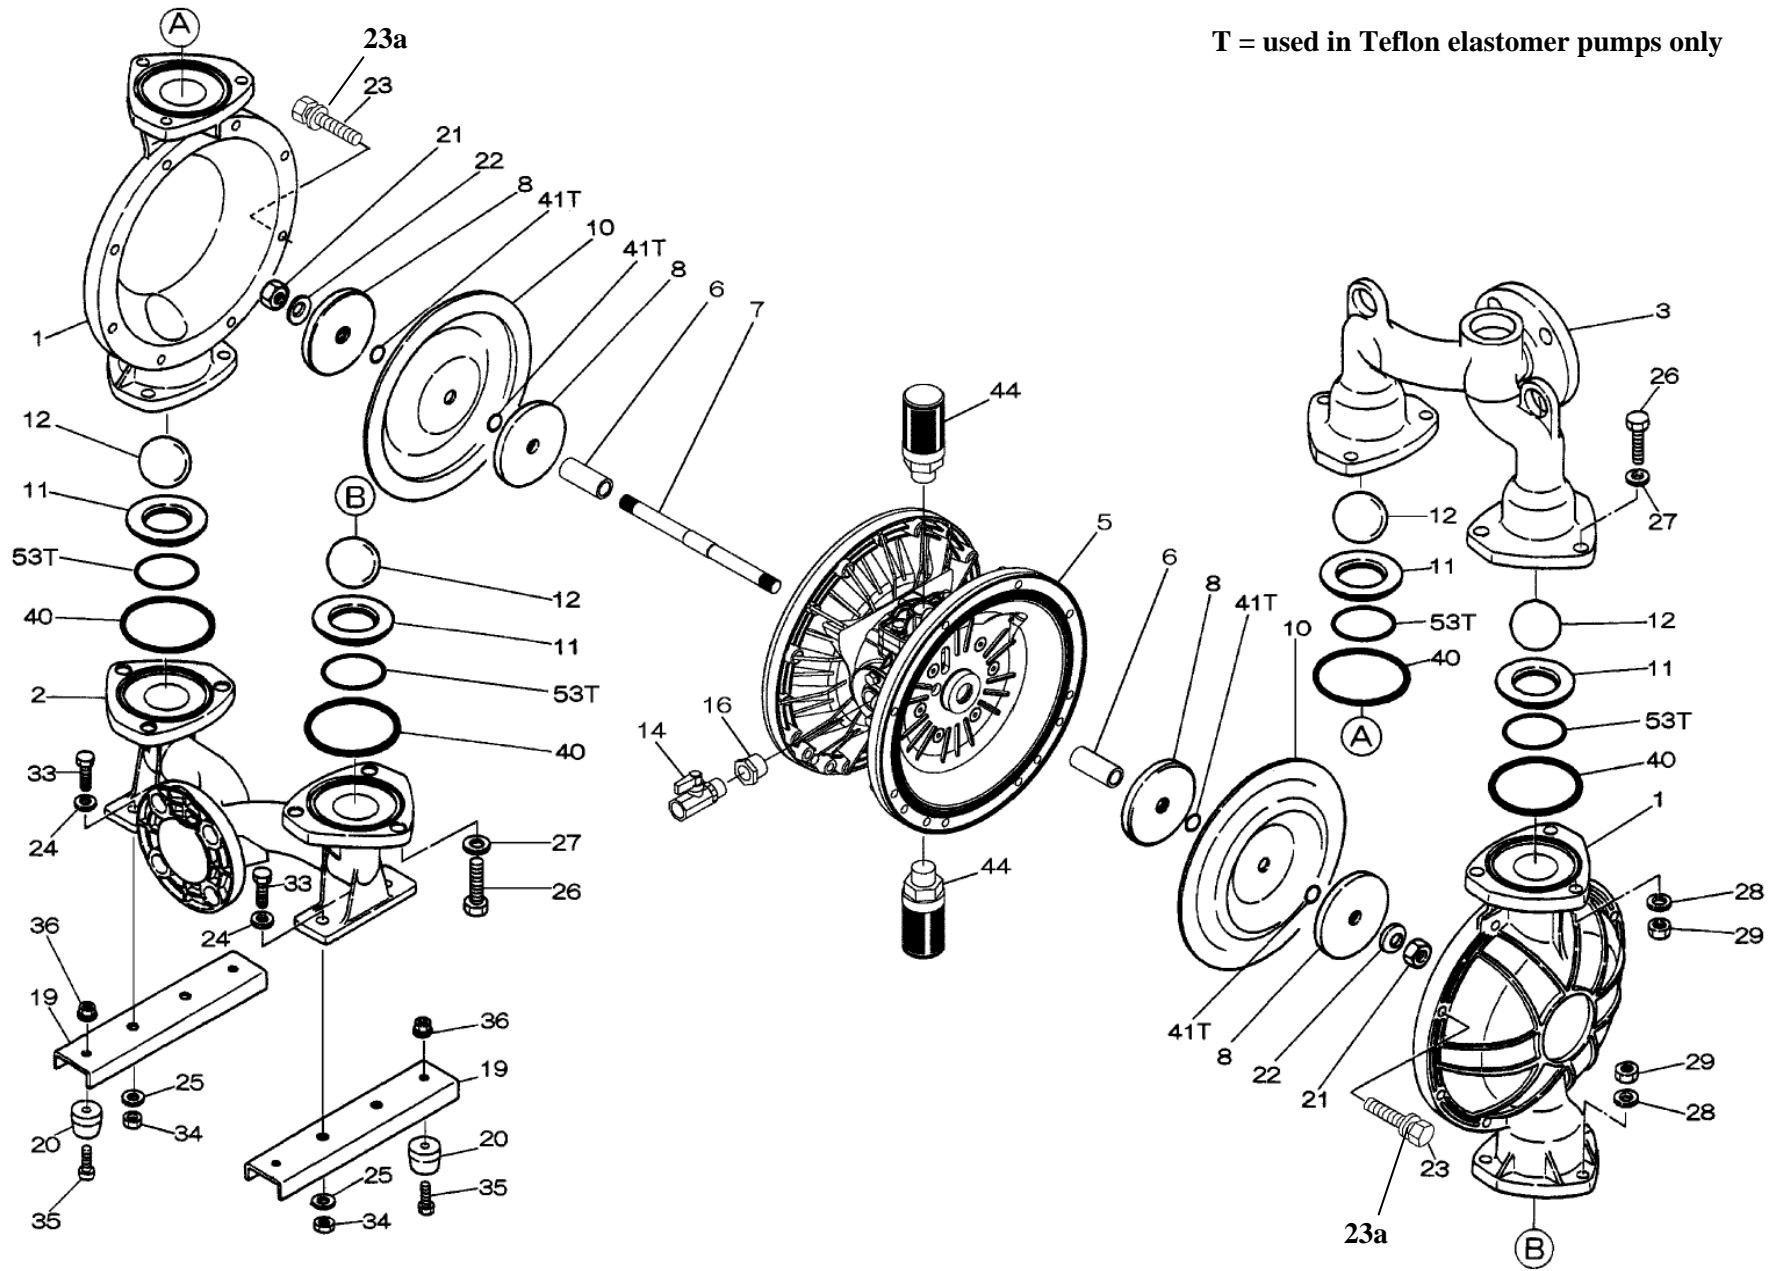

T = used in Teflon elastomer pumps only

XDP

Yamada America, Inc.
 955 East Algonquin Rd
 Arlington Heights, IL 60005
 Phone: 847.631.9200
 Fax: 847.631.9273
www.yamadapump.com

Model: DP-40BAE-HD
 Part # 854342

Reference			
No.	Description	Q'ty	Part No.
1	Out Chamber	2	580960
2	In Manifold	1	714367
3	Out Manifold	1	714361
5	Body Assembly	1	804770
6	Center Bushing	2	716219
7	Center Rod	1	716218
8	Center Disk	4	711902
10	Diaphragm	2	771854
11	Valve Seat	4	771921
12	Ball	4	770593
14	Ball Valve	1	684321
16	Bushing	1	684339
19	Pump Base	2	711911
20	Cushion	4	771402
21	Nut	2	683408
22	Coned Disk Spring	2	682740
23	Bolt	16	686162
23a	Wave Spring Washer	16	631917
24	Plain Washer	4	631014
25	Wave Spring Washer	4	631917
26	Bolt	12	611203
27	Plain Washer	12	631015
28	Spring Lock Washer	12	631918
29	Nut	12	627014
33	Bolt	4	611175
34	Nut	4	627013
35	Bolt	4	611149
36	Nut with Flange	4	682276
40	O-ring	4	683999
44	Silencer	2	804697

Repair Kits

K40-ME Liquid Side Kit includes the following:

10	Diaphragm	2	771854
11	Valve Seat	4	771921
40	O-ring	4	683999
12	Ball	4	770593

K45-AM-DP-HD Air Side Kit includes the following:

5-3	Throat Bearing	2	773048
5-5	Center Rod Guide	1	773047
5-6	O-ring	2	640023
5-7	O-ring	2	640133
5-8	Gasket	2	773040
5-9	Gasket	2	773041
5-10	O-ring	2	640138
5-11	O-ring	8	640007
5-14	O-ring	2	640134
5-21	Bushing	4	773067
5-22	Spring	2	684537
5-24	Pin	2	700231

804784 Valve Body Assembly

Reference			
No.	Description	Q'ty	Part No.
5-13-1	Valve Body	1	716244
5-13-2	Gasket	1	773042
5-13-3	Valve Seat	1	716246
5-13-4	Block	1	773065
5-13-5	Block Holder	1	716245
5-13-6	Valve Guide	1	773064
5-13-7	Flat Head Screw	2	684384
5-13-8	Spring	1	706612
5-13-9	Ball	1	686271
5-13-10	Plug	2	772934
5-13-11	Screw	4	602299