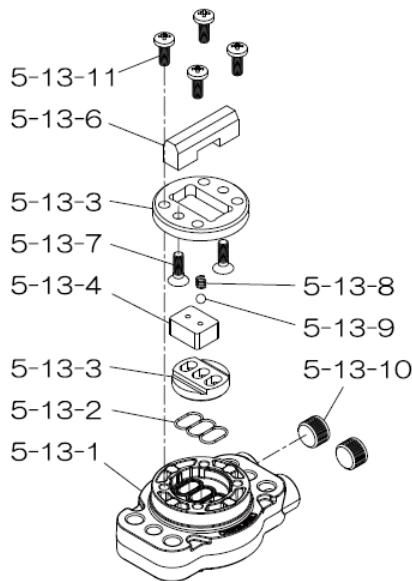

Reference			
No.	Description	Q'ty	Part No.
1	Out Chamber	2	580960
2	In Manifold	1	714367
3	Out Manifold	1	714361
5	Body Assembly	1	804770
6	Center Bushing	2	716219
7	Center Rod	1	716218
8	Center Disk	4	711902
10	Diaphragm	2	771854
11	Valve Seat	4	771921
12	Ball	4	770593
14	Ball Valve	1	684321
16	Bushing	1	684339
19	Pump Base	2	711911
20	Cushion	4	771402
21	Nut	2	683408
22	Coned Disk Spring	2	682740
23	Bolt	16	686162
23a	Wave Spring Washer	16	631917
24	Plain Washer	4	631014
25	Wave Spring Washer	4	631917
26	Bolt	12	611203
27	Plain Washer	12	631015
28	Spring Lock Washer	12	631918
29	Nut	12	627014
33	Bolt	4	611175
34	Nut	4	627013
35	Bolt	4	611149
36	Nut with Flange	4	682276
40	O-ring	4	683999
44	Silencer	2	804697

Repair Kits

K40-ME Liquid Side Kit includes the following:

10	Diaphragm	2	771854
11	Valve Seat	4	771921
40	O-ring	4	683999
12	Ball	4	770593

K45-AM-DP-HD Air Side Kit includes the following:

5-3	Throat Bearing	2	773048
5-5	Center Rod Guide	1	773047
5-6	O-ring	2	640023
5-7	O-ring	2	640133
5-8	Gasket	2	773040
5-9	Gasket	2	773041
5-10	O-ring	2	640138
5-11	O-ring	8	640007
5-14	O-ring	2	640134
5-21	Bushing	4	773067
5-22	Spring	2	684537
5-24	Pin	2	700231

804784 Valve Body Assembly

Reference			
No.	Description	Q'ty	Part No.
5-13-1	Valve Body	1	716244
5-13-2	Gasket	1	773042
5-13-3	Valve Seat	1	716246
5-13-4	Block	1	773065
5-13-5	Block Holder	1	716245
5-13-6	Valve Guide	1	773064
5-13-7	Flat Head Screw	2	684384
5-13-8	Spring	1	706612
5-13-9	Ball	1	686271
5-13-10	Plug	2	772934
5-13-11	Screw	4	602299