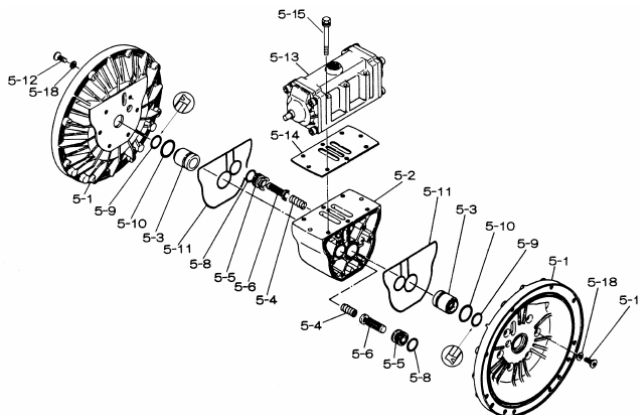

EXPLODED VIEW & PARTS LISTING

Air Operated Double Diaphragm Pump

Model: NDP-80BSS
 Part # 852726 (FLG)
 Part # 852728 (NPT)

Parts List

Ref. No.	Description	Qty	Part No.
1	Out Chamber	2	712933
2	In Manifold - Flange	1	712603
2	In Manifold - NPT	1	712605
3	Out Manifold - Flange	1	712602
3	Out Manifold - NPT	1	712604
5	Body Assembly	1	803113
7	Center Rod	1	711901
8	Center Disk	2	711906
9	Center Disk	2	711907
10	Diaphragm	2	771977
11	Valve Seat	4	772005
12	Ball	4	773174
14	Ball Valve	1	684322
15	Elbow	1	682523
19	Pump Base	2	711912
20	Cushion	4	771402
21	Nut	2	683408
22	Coned Disk Spring	2	682740
23	Bolt	20	621182
23a	Washer	20	631937
24	Plain Washer	4	631174
25	Washer	4	631937
26	Bolt	16	621203
27	Plain Washer	16	631175
28	Spring Lock Washer	16	631938
29	Nut	16	628014
33	Bolt	4	621177
34	Nut	4	628013
35	Bolt	4	611149
36	Nut with Flange	4	682276
40	O-ring	4	684124
41T	N/A	-	-
42	Bolt	4	683543
42a	Washer	4	631937
44	Muffler	1	804764
53T	N/A	-	-

Repair Kits

K80-MS Liquid Side Kit includes the following:

Ref. No.	Description	Qty	Part No.
10	Diaphragm	2	771977
11	Valve Seat	4	772005
40	O-ring	4	684124
12	Ball	4	773174

K80-AM Air Side Kit includes the following:

Ref. No.	Description	Qty	Part No.
5-3	Throat Bearing	2	772689
5-4	Spring	2	711937
5-5	Valve Seat	2	771740
5-6	Pilot Valve Assembly	2	832163
5-8	O-ring	2	640020
5-9	Packing	2	685444
5-10	O-ring	2	640029
5-11	Gasket	2	771742
5-14	Gasket	1	771712
5-13-8	Gasket	2	771738
5-13-12	C-Spool Assy (CF)	1	805084

803113 Body Assembly

Ref. No.	Description	Qty	Part No.
5-1	Air Chamber	2	711935
5-2	Body	1	711936
5-3	Throat Bearing	2	772689
5-4	Spring	2	711937
5-5	Valve Seat	2	771740
5-6	Pilot Valve Assembly	2	832163
5-8	O-ring	2	640020
5-9	Packing	2	685444
5-10	O-ring	2	640029
5-11	Gasket	2	771742
5-12	Flat Head Bolt	12	683812
5-13	Valve Body Assembly	1	802971
5-14	Gasket	1	771712
5-15	Bolt	6	684240
5-18	Plain Washer	12	684987