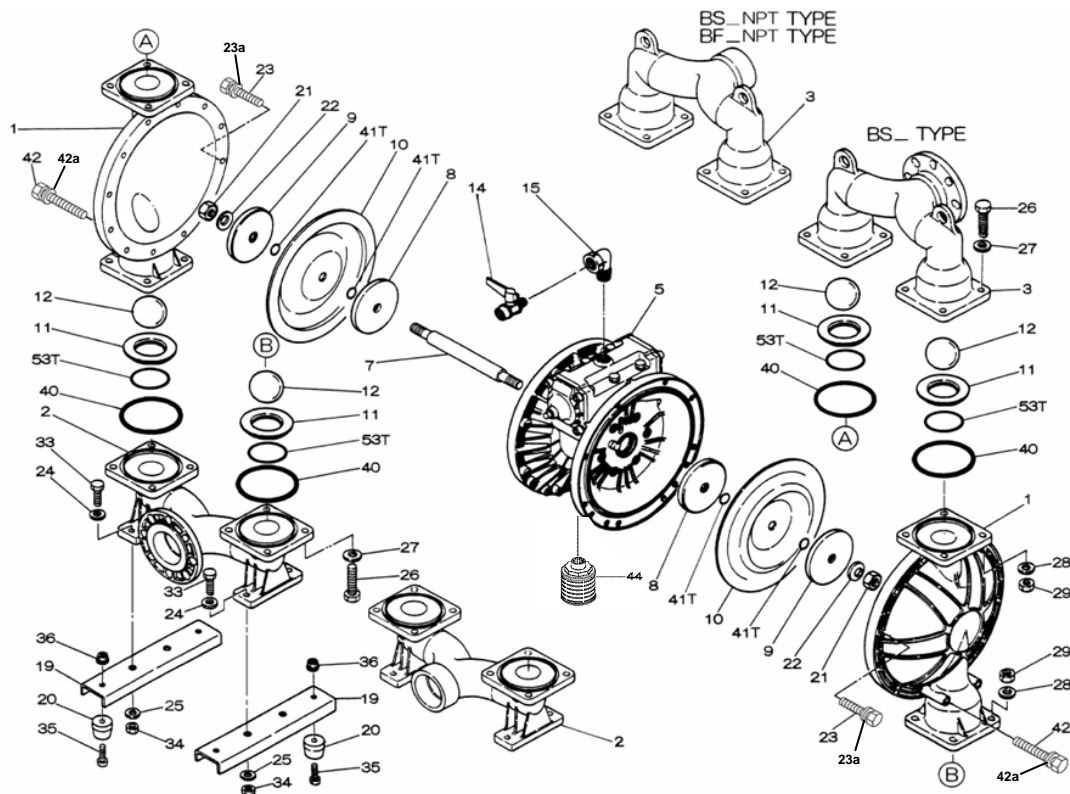

EXPLODED VIEW & PARTS LISTING

Air Operated Double Diaphragm Pump

Model: NDP-80BSS
 Part # 852726 (FLG)
 Part # 852728 (NPT)

Parts List

Ref. No.	Description	Qty	Part No.
1	Out Chamber	2	712933
2	In Manifold - Flange	1	712603
2	In Manifold - NPT	1	712605
3	Out Manifold - Flange	1	712602
3	Out Manifold - NPT	1	712604
5	Body Assembly	1	803113
7	Center Rod	1	711901
8	Center Disk	2	711906
9	Center Disk	2	711907
10	Diaphragm	2	771977
11	Valve Seat	4	772005
12	Ball	4	773174
14	Ball Valve	1	684322
15	Elbow	1	682523
19	Pump Base	2	711912
20	Cushion	4	771402
21	Nut	2	683408
22	Coned Disk Spring	2	682740
23	Bolt	20	621182
23a	Washer	20	631937
24	Plain Washer	4	631174
25	Washer	4	631937
26	Bolt	16	621203
27	Plain Washer	16	631175
28	Spring Lock Washer	16	631938
29	Nut	16	628014
33	Bolt	4	621177
34	Nut	4	628013
35	Bolt	4	611149
36	Nut with Flange	4	682276
40	O-ring	4	684124
41T	N/A	-	-
42	Bolt	4	683543
42a	Washer	4	631937
44	Muffler	1	804764
53T	N/A	-	-

Ref. No.	Description	Qty	Part No.
5-3	Throat Bearing	2	772689
5-4	Spring	2	711937
5-5	Valve Seat	2	771740
5-6	Pilot Valve Assembly	2	832163
5-8	O-ring	2	640020
5-9	Packing	2	685444
5-10	O-ring	2	640029
5-11	Gasket	2	771742
5-14	Gasket	1	771712
5-13-8	Gasket	2	771738
5-13-12	C-Spool Assy (CF)	1	805084

803113 Body Assembly

Ref. No.	Description	Qty	Part No.
5-1	Air Chamber	2	711935
5-2	Body	1	711936
5-3	Throat Bearing	2	772689
5-4	Spring	2	711937
5-5	Valve Seat	2	771740
5-6	Pilot Valve Assembly	2	832163
5-8	O-ring	2	640020
5-9	Packing	2	685444
5-10	O-ring	2	640029
5-11	Gasket	2	771742
5-12	Flat Head Bolt	12	683812
5-13	Valve Body Assembly	1	802971
5-14	Gasket	1	771712
5-15	Bolt	6	684240
5-18	Plain Washer	12	684987