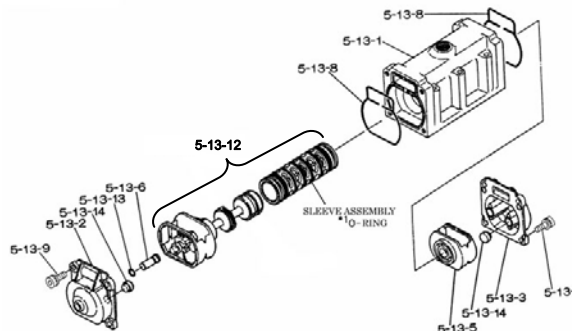

Ref. No.	Description	Qty	Part No.
5-3	Throat Bearing	2	772689
5-4	Spring	2	711937
5-5	Valve Seat	2	771740
5-6	Pilot Valve Assembly	2	832163
5-8	O-ring	2	640020
5-9	Packing	2	685444
5-10	O-ring	2	640029
5-11	Gasket	2	771742
5-14	Gasket	1	771712
5-13-8	Gasket	2	771738
5-13-12	C-Spool Assy (CF)	1	805084

803113 Body Assembly

Ref. No.	Description	Qty	Part No.
5-1	Air Chamber	2	711935
5-2	Body	1	711936
5-3	Throat Bearing	2	772689
5-4	Spring	2	711937
5-5	Valve Seat	2	771740
5-6	Pilot Valve Assembly	2	832163
5-8	O-ring	2	640020
5-9	Packing	2	685444
5-10	O-ring	2	640029
5-11	Gasket	2	771742
5-12	Flat Head Bolt	12	683812
5-13	Valve Body Assembly	1	802971
5-14	Gasket	1	771712
5-15	Bolt	6	684240
5-18	Plain Washer	12	684987

802971 Air Valve Body Assembly

Ref. No.	Description	Qty	Part No.
5-13-1	Valve Body	1	711931
5-13-2	Cap A	1	580999
5-13-3	Cap B	1	581000
5-13-5	Spring Stopper	1	771735
5-13-6	Reset Button	1	712976
5-13-8	Gasket	2	771738
5-13-9	Bolt	8	685036
5-13-12	C-Spool Assy (CF)	1	805084
5-13-12 *1 Sleeve	Sleeve Assembly	1	803675
5-13-13	O-ring	1	640005
5-13-14	Cushion	4	684128