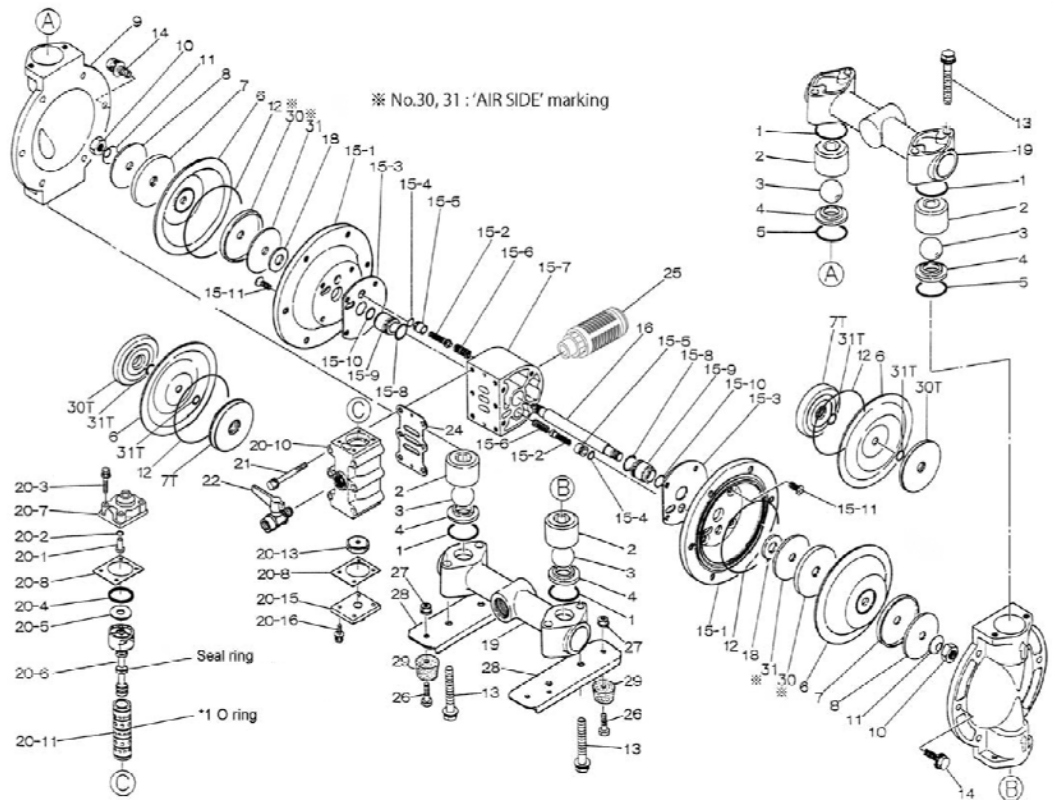

Air Operated Double Diaphragm Pump

Serial number 487505 and above

Ref. No.	Description	Qty.	Part No.
1	O-ring	4	683997
2	Valve Stopper	4	711703
3	Ball	4	773171
4	Valve Seat	4	711707
5	O-ring	2	683996
6	Diaphragm	2	771974
7	Center Disk (liquid side)	2	709151
7T	N/A	-	-
8	Plain Washer (liquid side)	2	709150
9	Out Chamber	2	711694
10	Nut	2	682263
11	Coned Disk Spring	2	682730
12	O-ring	2	640154
13	Bolt	8	686365
14	Bolt	12	686362
15	Body Assembly	1	804880
16	Center Rod	1	709162
18	Cushion	2	771054
19	Manifold	2	831271
20	Valve Body Assembly	1	802362
21	Bolt	6	682265
22	Ball Valve	1	684320
24	Gasket	1	771056
25	Silencer	1	804697
26	Bolt	4	611148
27	Nut with Flange	4	682276
28	Pump Base	2	709156
29	Cushion	4	770551
30	Center Disk (air side)	2	716258
30T	N/A	-	-
31	Washer (air side)	2	716259
31T	N/A	-	-

804880 Body Assembly

Ref. No.	Description	Qty.	Part No.
15-1	Air Chamber	2	715939
15-2	Pilot Valve Assy.	2	802360
15-3	Gasket	2	771057
15-4	O-ring	2	640009
15-5	Valve Seat	2	771945
15-6	Spring	2	708666
15-7	Body	1	709812
15-8	O-ring	2	685276
15-9	Throat Bearing	2	772703
15-10	Packing	2	685414
15-11	Flat Head Bolt	8	682486

802362 Valve Body Assembly

Ref. No.	Description	Qty.	Part No.
20-1	Reset Button	1	709161
20-2	O-ring	1	640005
20-3	Bolt	4	682704
20-4	Packing	1	771241
20-5	Plain Washer	1	715961
20-6	C Spool Valve Assy.	1	802400
20-6 seal	Seal Ring	5	771053
20-7	Cap	1	710221
20-8	Gasket	2	771240
20-10	Valve Body	1	711639
20-11	Sleeve Assembly	1	803931
20-11-*1	O-ring	6	771080
20-13	Cushion	1	771914
20-15	Cap	1	709305
20-16	Bolt	4	682262