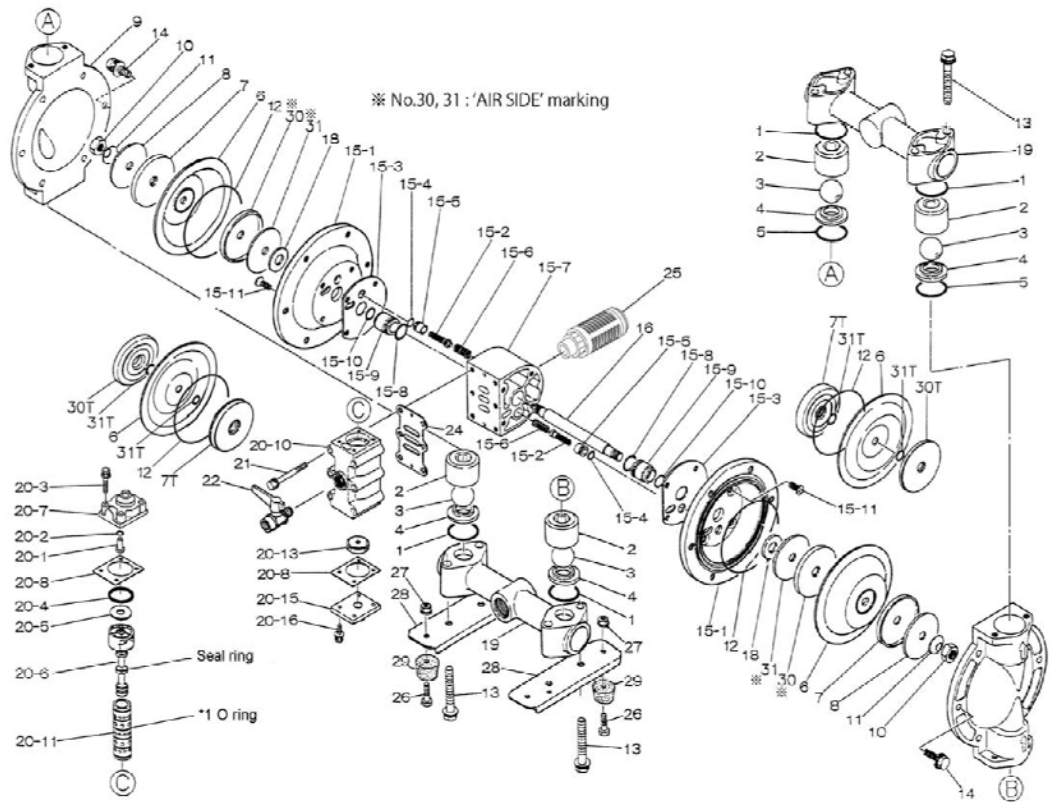

Air Operated Double Diaphragm Pump

Serial number 487505 and above

Ref. No.	Description	Qty.	Part No.
1	O-ring	4	640044
2	Valve Stopper	4	711702
3	Ball	4	773127
4	Valve Seat	4	590087
5	O-ring	2	640134
6	Diaphragm	2	771363
7	Center Disk (liquid side)	2	709151
7T	N/A	-	-
8	Plain Washer (liquid side)	2	709150
9	Out Chamber	2	711687
10	Nut	2	682263
11	Coned Disk Spring	2	682730
12	O-ring	2	640154
13	Bolt	8	686364
14	Bolt	12	686361
15	Body Assembly	1	804880
16	Center Rod	1	709162
18	Cushion	2	771054
19	Manifold	2	831281
20	Valve Body Assembly	1	802362
21	Bolt	6	682265
22	Ball Valve	1	684320
24	Gasket	1	771056
25	Silencer	1	804697
26	Bolt	4	611148
27	Nut with Flange	4	682276
28	Pump Base	2	709156
29	Cushion	4	770551
30	Center Disk (air side)	2	716258
30T	N/A	-	-
31	Washer (air side)	2	716259
31T	N/A	-	-

804880 Body Assembly

Ref. No.	Description	Qty.	Part No.
15-1	Air Chamber	2	715939
15-2	Pilot Valve Assy.	2	802360
15-3	Gasket	2	771057
15-4	O-ring	2	640009
15-5	Valve Seat	2	771945
15-6	Spring	2	708666
15-7	Body	1	709812
15-8	O-ring	2	685276
15-9	Throat Bearing	2	772703
15-10	Packing	2	685414
15-11	Flat Head Bolt	8	682486

802362 Valve Body Assembly

Ref. No.	Description	Qty.	Part No.
20-1	Reset Button	1	709161
20-2	O-ring	1	640005
20-3	Bolt	4	682704
20-4	Packing	1	771241
20-5	Plain Washer	1	715961
20-6	C Spool Valve Assy.	1	802400
20-6 seal	Seal Ring	5	771053
20-7	Cap	1	710221
20-8	Gasket	2	771240
20-10	Valve Body	1	711639
20-11	Sleeve Assembly	1	803931
20-11-*1	O-ring	6	771080
20-13	Cushion	1	771914
20-15	Cap	1	709305
20-16	Bolt	4	682262