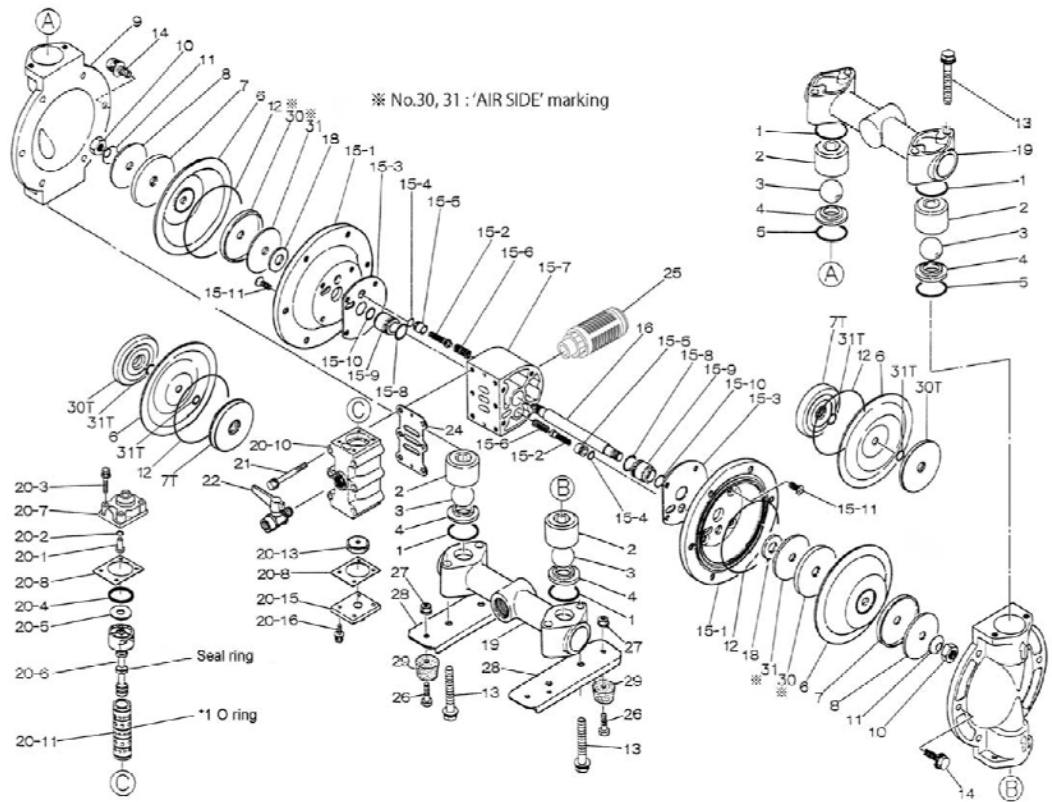

Air Operated Double Diaphragm Pump

Serial number 487505 and above

Ref. No.	Description	Qty.	Part No.
1	O-ring	4	640044
2	Valve Stopper	4	711703
3	Ball	4	770581
4	Valve Seat	4	590087
5	O-ring	2	640134
6	Diaphragm	2	772962
7	Center Disk (liquid side)	2	709151
7T	N/A	-	-
8	Plain Washer (liquid side)	2	709150
9	Out Chamber	2	711695
10	Nut	2	682263
11	Coned Disk Spring	2	682730
13	Bolt	8	686364
14	Bolt	12	686361
15	Body Assembly	1	804880
16	Center Rod	1	709162
18	Cushion	2	771054
19	Manifold	2	831322
20	Valve Body Assembly	1	802362
21	Bolt	6	682265
22	Ball Valve	1	684320
24	Gasket	1	771056
25	Silencer	1	804697
26	Bolt	4	611148
27	Nut with Flange	4	682276
28	Pump Base	2	709156
29	Cushion	4	770551
30	Center Disk (air side)	2	716258
30T	N/A	-	-
31	Washer (air side)	2	716259
31T	N/A	-	-

804878 Body Assembly

Ref. No.	Description	Qty.	Part No.
15-1	Air Chamber	2	715937
15-2	Pilot Valve Assy.	2	802360
15-3	Gasket	2	771057
15-4	O-ring	2	640009
15-5	Valve Seat	2	771945
15-6	Spring	2	708666
15-7	Body	1	709812
15-8	O-ring	2	685276
15-9	Throat Bearing	2	772703
15-10	Packing	2	685414
15-11	Flat Head Bolt	8	682486

802362 Air Valve Body Assembly

Ref. No.	Description	Qty.	Part No.
20-1	Reset Button	1	709161
20-2	O-ring	1	640005
20-3	Bolt	4	682704
20-4	Packing	1	771241
20-5	Plain Washer	1	715961
20-6	C Spool Valve Assy.	1	802400
20-6-seal	Seal Ring	5	771053
20-7	Cap	1	710221
20-8	Gasket	2	771240
20-10	Valve Body	1	711639
20-11	Sleeve Assembly	1	803931
20-11-*1	O-ring	6	771080
20-13	Cushion	1	771914
20-15	Cap	1	709305
20-16	Bolt	4	682262