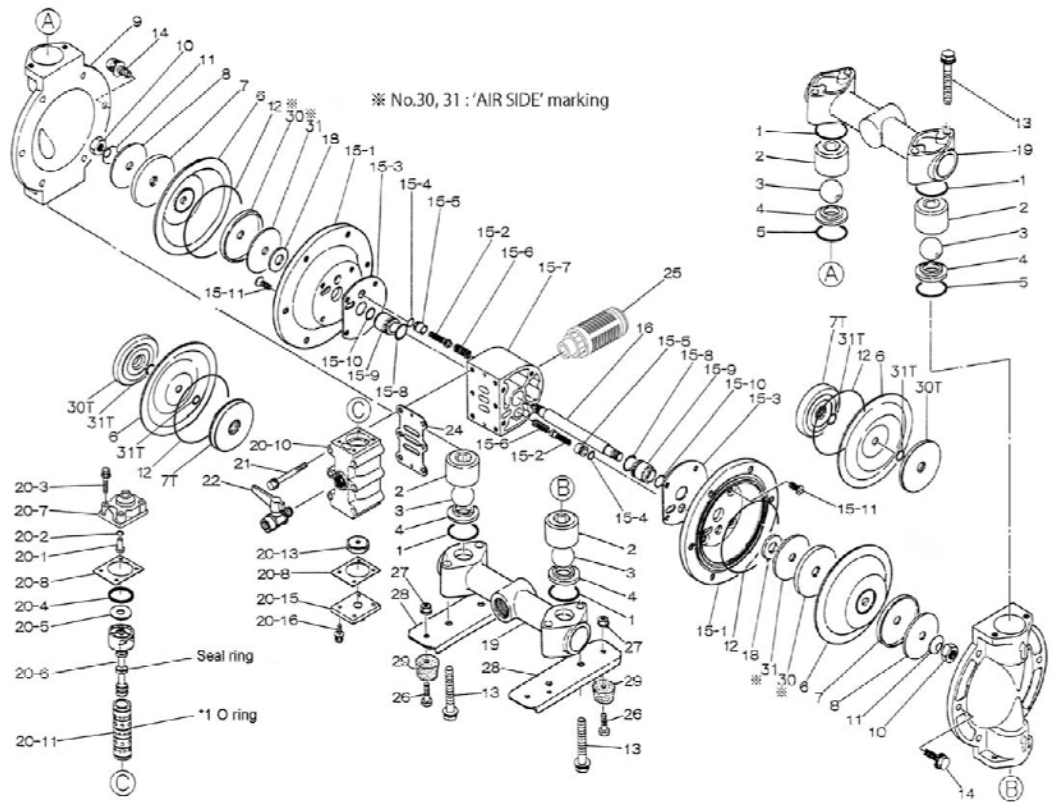

Air Operated Double Diaphragm Pump

Serial number 487505 and above

Ref. No.	Description	Qty.	Part No.
1	O-ring	4	683997
2	Valve Stopper	4	711703
3	Ball	4	770590
4	Valve Seat	4	711707
5	O-ring	2	683996
6	Diaphragm	2	772963
7	Center Disk (liquid side)	2	709151
7T	N/A	-	-
8	Plain Washer (liquid side)	2	709150
9	Out Chamber	2	711694
10	Nut	2	682263
11	Coned Disk Spring	2	682730
13	Bolt	8	686365
14	Bolt	12	686362
15	Body Assembly	1	804880
16	Center Rod	1	709162
18	Cushion	2	771054
19	Manifold	2	831271
20	Valve Body Assembly	1	802362
21	Bolt	6	682265
22	Ball Valve	1	684320
24	Gasket	1	771056
25	Silencer	1	804697
26	Bolt	4	611148
27	Nut with Flange	4	682276
28	Pump Base	2	709156
29	Cushion	4	770551
30	Center Disk (air side)	2	716258
30T	N/A	-	-
31	Washer (air side)	2	716259
31T	N/A	-	-

804880 Body Assembly

Ref. No.	Description	Qty.	Part No.
15-1	Air Chamber	2	715939
15-2	Pilot Valve Assy.	2	802360
15-3	Gasket	2	771057
15-4	O-ring	2	640009
15-5	Valve Seat	2	771945
15-6	Spring	2	708666
15-7	Body	1	709812
15-8	O-ring	2	685276
15-9	Throat Bearing	2	772703
15-10	Packing	2	685414
15-11	Flat Head Bolt	8	682486

802362 Valve Body Assembly

Ref. No.	Description	Qty.	Part No.
20-1	Reset Button	1	709161
20-2	O-ring	1	640005
20-3	Bolt	4	682704
20-4	Packing	1	771241
20-5	Plain Washer	1	715961
20-6	C Spool Valve Assy.	1	802400
20-6 seal	Seal Ring	5	771053
20-7	Cap	1	710221
20-8	Gasket	2	771240
20-10	Valve Body	1	711639
20-11	Sleeve Assembly	1	803931
20-11*1	O-ring	6	771080
20-13	Cushion	1	771914
20-15	Cap	1	709305
20-16	Bolt	4	682262