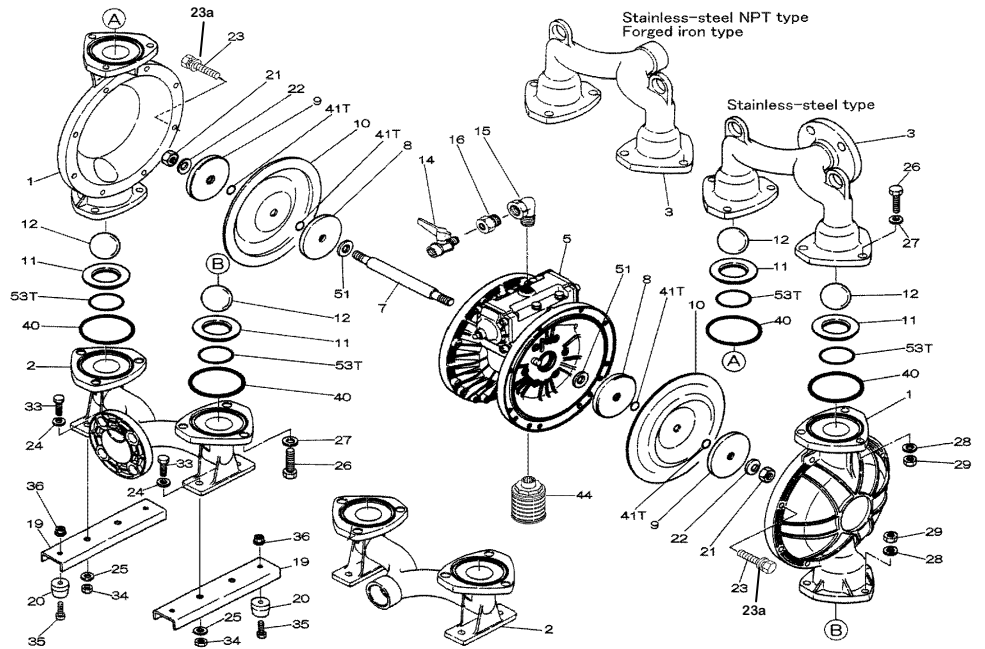

EXPLODED VIEW & PARTS LISTING

Air Operated Double Diaphragm Pump

Model: NDP-50BSV

Part # 852304 (FLG)

Part # 852646 (NPT)

Parts List

Ref. No.	Description	Qty	Part No.
1	Out Chamber	2	712932
2	In Manifold - Flange	1	712557
2	In Manifold - NPT	1	712559
3	Out Manifold - Flange	1	712556
3	Out Manifold - NPT	1	712558
5	Body Assembly	1	803112
7	Center Rod	1	711900
8	Center Disk	2	711904
9	Center Disk	2	711905
10	Diaphragm	2	771800
11	Valve Seat	4	771987
12	Ball	4	770636
14	Ball Valve	1	684322
15	Elbow	1	682523
19	Pump Base	2	711928
20	Cushion	4	771402
21	Nut	2	706128
22	Coned Disk Spring	2	682740
23	Bolt	16	621180
23a	Wave Spring Washer	16	631937
24	Plain Washer	4	631174
25	Spring Lock Washer	4	631937
26	Bolt	12	621202
27	Plain Washer	12	631175
28	Spring Lock Washer	12	631938
29	Nut	12	628014
33	Bolt	4	621175
34	Nut	4	628013
35	Bolt	4	611149
36	Nut with Flange	4	682276
40	O-ring	4	642069
41T	N/A	-	-
44	Muffler	1	804764
51	Cushion	2	770582
53T	N/A	-	-

Repair Kits

K50-MV Liquid Side Kit includes the following:

Ref. No.	Description	Qty	Part No.
10	Diaphragm	2	771800
11	Valve Seat	4	771987
40	O-ring	4	642069
12	Ball	4	770636

K45-AM Air Side Kit includes the following:

Ref. No.	Description	Qty	Part No.
5-3	Throat Bearing	2	772689
5-4	Spring	2	711937
5-5	Valve Seat	2	771740
5-6	Pilot Valve Assembly	2	832162
5-8	O-ring	2	640020
5-9	Packing	2	685444
5-10	O-ring	2	640029
5-11	Gasket	2	771742
5-14	Gasket	1	771712
5-13-8	Gasket	2	771738
5-13-12	C-Spool Assy (CF)	1	805084

803112 Body Assembly

Ref. No.	Description	Qty	Part No.
5-1	Air Chamber	2	711934
5-2	Body	1	711936
5-3	Throat Bearing	2	772689
5-4	Spring	2	711937
5-5	Valve Seat	2	771740
5-6	Pilot Valve Assembly	2	832162
5-8	O-ring	2	640020
5-9	Packing	2	685444
5-10	O-ring	2	640029
5-11	Gasket	2	771742
5-12	Flat Head Bolt	12	683812
5-13	Valve Body Assembly	1	802971
5-14	Gasket	1	771712
5-15	Bolt	6	684240
5-18	Plain Washer	12	684987