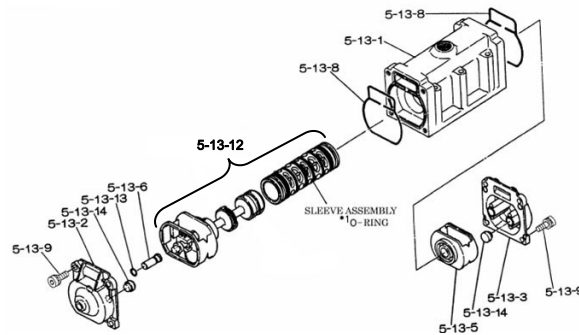

802971 Air Valve Body Assembly

Ref. No.	Description	Qty	Part No.
5-13-1	Valve Body	1	711931
5-13-2	Cap A	1	580999
5-13-3	Cap B	1	581000
5-13-5	Spring Stopper	1	771735
5-13-6	Reset Button	1	712976
5-13-8	Gasket	2	771738
5-13-9	Bolt	8	685036
5-13-12	C-Spool Assy (CF)	1	805084
5-13-12*1	Sleeve Assembly	1	803675
5-13-13	O-ring	1	640005
5-13-14	Cushion	4	684128