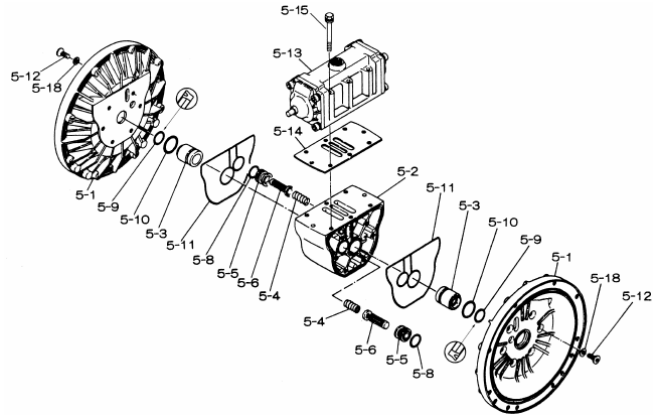

EXPLODED VIEW & PARTS LISTING

Air Operated Double Diaphragm Pump

Model: NDP-50BSV

Part # 852304 (FLG)

Part # 852646 (NPT)

Parts List

Ref. No.	Description	Qty	Part No.
1	Out Chamber	2	712932
2	In Manifold - Flange	1	712557
2	In Manifold - NPT	1	712559
3	Out Manifold - Flange	1	712556
3	Out Manifold - NPT	1	712558
5	Body Assembly	1	803112
7	Center Rod	1	711900
8	Center Disk	2	711904
9	Center Disk	2	711905
10	Diaphragm	2	771800
11	Valve Seat	4	771987
12	Ball	4	770636
14	Ball Valve	1	684322
15	Elbow	1	682523
19	Pump Base	2	711928
20	Cushion	4	771402
21	Nut	2	706128
22	Coned Disk Spring	2	682740
23	Bolt	16	621180
23a	Wave Spring Washer	16	631937
24	Plain Washer	4	631174
25	Spring Lock Washer	4	631937
26	Bolt	12	621202
27	Plain Washer	12	631175
28	Spring Lock Washer	12	631938
29	Nut	12	628014
33	Bolt	4	621175
34	Nut	4	628013
35	Bolt	4	611149
36	Nut with Flange	4	682276
40	O-ring	4	642069
41T	N/A	-	-
44	Muffler	1	804764
51	Cushion	2	770582
53T	N/A	-	-

Repair Kits

K50-MV Liquid Side Kit includes the following:

Ref. No.	Description	Qty	Part No.
10	Diaphragm	2	771800
11	Valve Seat	4	771987
40	O-ring	4	642069
12	Ball	4	770636

K45-AM Air Side Kit includes the following:

Ref. No.	Description	Qty	Part No.
5-3	Throat Bearing	2	772689
5-4	Spring	2	711937
5-5	Valve Seat	2	771740
5-6	Pilot Valve Assembly	2	832162
5-8	O-ring	2	640020
5-9	Packing	2	685444
5-10	O-ring	2	640029
5-11	Gasket	2	771742
5-14	Gasket	1	771712
5-13-8	Gasket	2	771738
5-13-12	C-Spool Assy (CF)	1	805084

803112 Body Assembly

Ref. No.	Description	Qty	Part No.
5-1	Air Chamber	2	711934
5-2	Body	1	711936
5-3	Throat Bearing	2	772689
5-4	Spring	2	711937
5-5	Valve Seat	2	771740
5-6	Pilot Valve Assembly	2	832162
5-8	O-ring	2	640020
5-9	Packing	2	685444
5-10	O-ring	2	640029
5-11	Gasket	2	771742
5-12	Flat Head Bolt	12	683812
5-13	Valve Body Assembly	1	802971
5-14	Gasket	1	771712
5-15	Bolt	6	684240
5-18	Plain Washer	12	684987