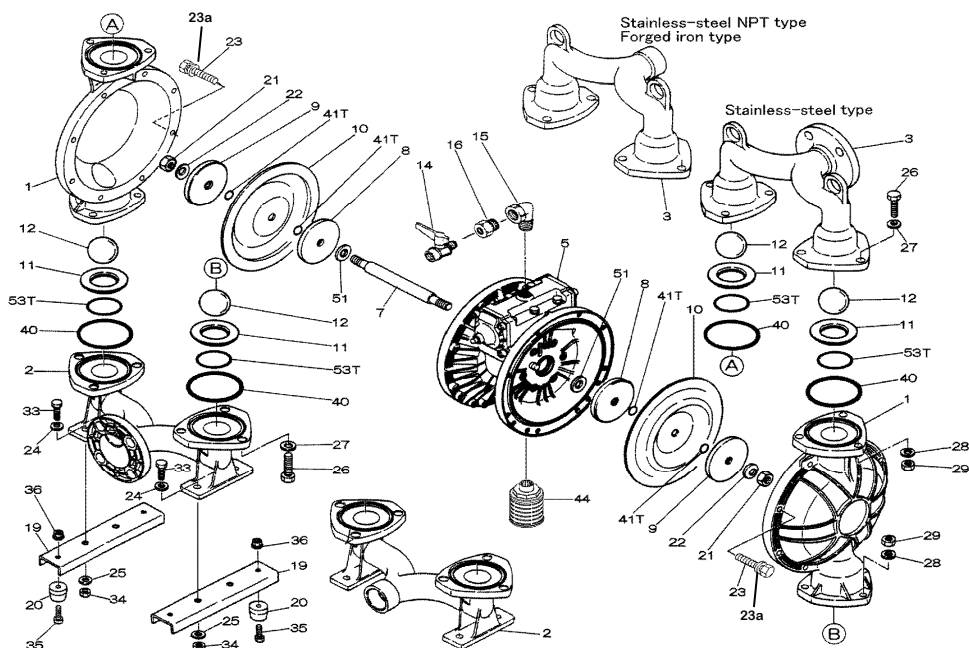

EXPLODED VIEW & PARTS LISTING

Air Operated Double Diaphragm Pump

Model: NDP-50BSN

Part # 852232 (FLG)

Part # 852643 (NPT)

Parts List

Ref. No.	Description	Qty	Part No.
1	Out Chamber	2	712932
2	In Manifold - Flange	1	712557
2	In Manifold - NPT	1	712559
3	Out Manifold - Flange	1	712556
3	Out Manifold - NPT	1	712558
5	Body Assembly	1	803112
7	Center Rod	1	711900
8	Center Disk	2	711904
9	Center Disk	2	711905
10	Diaphragm	2	771702
11	Valve Seat	4	771995
12	Ball	4	770630
14	Ball Valve	1	684322
15	Elbow	1	682523
19	Pump Base	2	711928
20	Cushion	4	771402
21	Nut	2	683408
22	Coned Disk Spring	2	682740
23	Bolt	16	621180
23a	Wave Spring Washer	16	631937
24	Plain Washer	4	631174
25	Spring Lock Washer	4	631937
26	Bolt	12	621202
27	Plain Washer	12	631175
28	Spring Lock Washer	12	631938
29	Nut	12	628014
33	Bolt	4	621175
34	Nut	4	628013
35	Bolt	4	611149
36	Nut with Flange	4	682276
40	O-ring	4	640069
41T	N/A	-	-
44	Muffler	1	804764
51	Cushion	2	770582
53T	N/A	-	-

Repair Kits

K50-MN Liquid Side Kit includes the following:

Ref. No.	Description	Qty	Part No.
10	Diaphragm	2	771702
11	Valve Seat	4	771995
40	O-ring	4	640069
12	Ball	4	770630

K45-AM Air Side Kit includes the following:

803112 Body Assembly

Ref. No.	Description	Qty	Part No.
5-1	Air Chamber	2	711934
5-2	Body	1	711936
5-3	Throat Bearing	2	772689
5-4	Spring	2	711937
5-5	Valve Seat	2	771740
5-6	Pilot Valve Assembly	2	832162
5-8	O-ring	2	640020
5-9	Packing	2	685444
5-10	O-ring	2	640029
5-11	Gasket	2	771742
5-12	Flat Head Bolt	12	683812
5-13	Valve Body Assembly	1	802971
5-14	Gasket	1	771712
5-15	Bolt	6	684240
5-18	Plain Washer	12	684987

802971 Air Valve Body Assembly

Ref. No.	Description	Qty	Part No.
5-13-1	Valve Body	1	711931
5-13-2	Cap A	1	580999
5-13-3	Cap B	1	581000
5-13-5	Spring Stopper	1	771735
5-13-6	Reset Button	1	712976
5-13-8	Gasket	2	771738
5-13-9	Bolt	8	685036
5-13-12	C-Spool Assy (CF)	1	805084
5-13-12 *1 Sleeve	Sleeve Assembly	1	803675
5-13-13	O-ring	1	640005
5-13-14	Cushion	4	684128