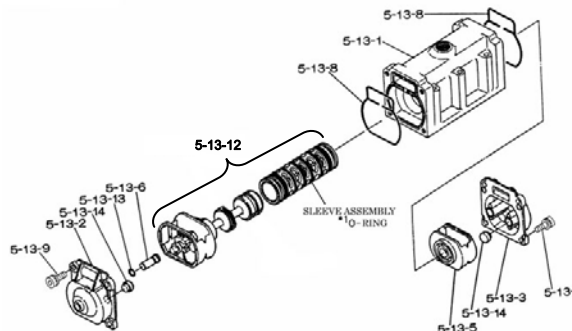

802971 Air Valve Body Assembly

Ref. No.	Description	Qty	Part No.
5-13-1	Valve Body	1	711931
5-13-2	Cap A	1	580999
5-13-3	Cap B	1	581000
5-13-5	Spring Stopper	1	771735
5-13-6	Reset Button	1	712976
5-13-8	Gasket	2	771738
5-13-9	Bolt	8	685036
5-13-12	C-Spool Assy (CF)	1	805084
5-13-12 *1 Sleeve	Sleeve Assembly	1	803675
5-13-13	O-ring	1	640005
5-13-14	Cushion	4	684128