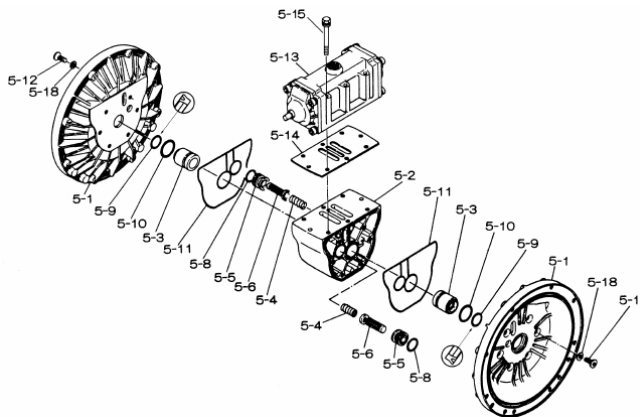

EXPLODED VIEW & PARTS LISTING

Air Operated Double Diaphragm Pump

Model: NDP-50BSN

Part # 852232 (FLG)

Part # 852643 (NPT)

Parts List

Ref. No.	Description	Qty	Part No.
1	Out Chamber	2	712932
2	In Manifold - Flange	1	712557
2	In Manifold - NPT	1	712559
3	Out Manifold - Flange	1	712556
3	Out Manifold - NPT	1	712558
5	Body Assembly	1	803112
7	Center Rod	1	711900
8	Center Disk	2	711904
9	Center Disk	2	711905
10	Diaphragm	2	771702
11	Valve Seat	4	771995
12	Ball	4	770630
14	Ball Valve	1	684322
15	Elbow	1	682523
19	Pump Base	2	711928
20	Cushion	4	771402
21	Nut	2	683408
22	Coned Disk Spring	2	682740
23	Bolt	16	621180
23a	Wave Spring Washer	16	631937
24	Plain Washer	4	631174
25	Spring Lock Washer	4	631937
26	Bolt	12	621202
27	Plain Washer	12	631175
28	Spring Lock Washer	12	631938
29	Nut	12	628014
33	Bolt	4	621175
34	Nut	4	628013
35	Bolt	4	611149
36	Nut with Flange	4	682276
40	O-ring	4	640069
41T	N/A	-	-
44	Muffler	1	804764
51	Cushion	2	770582
53T	N/A	-	-

Repair Kits

K50-MN Liquid Side Kit includes the following:

Ref. No.	Description	Qty	Part No.
10	Diaphragm	2	771702
11	Valve Seat	4	771995
40	O-ring	4	640069
12	Ball	4	770630

K45-AM Air Side Kit includes the following:

Ref. No.	Description	Qty	Part No.
5-3	Throat Bearing	2	772689
5-4	Spring	2	711937
5-5	Valve Seat	2	771740
5-6	Pilot Valve Assembly	2	832162
5-8	O-ring	2	640020
5-9	Packing	2	685444
5-10	O-ring	2	640029
5-11	Gasket	2	771742
5-14	Gasket	1	771712
5-13-8	Gasket	2	771738
5-13-12	C-Spool Assy (CF)	1	805084

803112 Body Assembly

Ref. No.	Description	Qty	Part No.
5-1	Air Chamber	2	711934
5-2	Body	1	711936
5-3	Throat Bearing	2	772689
5-4	Spring	2	711937
5-5	Valve Seat	2	771740
5-6	Pilot Valve Assembly	2	832162
5-8	O-ring	2	640020
5-9	Packing	2	685444
5-10	O-ring	2	640029
5-11	Gasket	2	771742
5-12	Flat Head Bolt	12	683812
5-13	Valve Body Assembly	1	802971
5-14	Gasket	1	771712
5-15	Bolt	6	684240
5-18	Plain Washer	12	684987