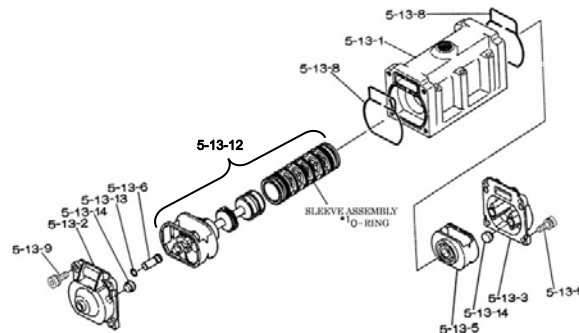

**Parts List**

Ref. No.	Description	Qty.	Part No.
1	Out Chamber	2	712931
2	In Manifold - Flange	1	712599
2	In Manifold - NPT	1	712601
3	Out Manifold - Flange	1	712598
3	Out Manifold - NPT	1	712600
5	Body Assembly	1	803111
7	Center Rod	1	711900
8	Center Disk	2	711902
9	Center Disk	2	711903
10	Diaphragm	2	771799
11	Valve Seat	4	771997
12	Ball	4	770602
14	Ball Valve	1	684321
15	Elbow	1	682523
16	Bushing	1	684339
19	Pump Base	2	711911
20	Cushion	4	771402
21	Nut	2	706128
22	Coned Disk Spring	2	682740
23	Bolt	16	621180
23a	Wave Spring Washer	16	631937
24	Plain Washer	4	631174
25	Wave Spring Washer	4	631937
26	Bolt	12	621202
27	Plain Washer	12	631175
28	Spring Lock Washer	12	631938
29	Nut	12	628014
33	Bolt	4	621175
34	Nut	4	628013
35	Bolt	4	611149
36	Nut with Flange	4	682276
40	O-ring	4	642065
41T	N/A	-	-
44	Muffler	1	804764
51	Cushion	2	770582
53T	N/A	-	-

Ref. No.	Description	Qty.	Part No.
5-3	Throat Bearing	2	772689
5-4	Spring	2	711937
5-5	Valve Seat	2	771740
5-6	Pilot Valve Assembly	2	832162
5-8	O-ring	2	640020
5-9	Packing	2	685444
5-10	O-ring	2	640029
5-11	Gasket	2	771742
5-14	Gasket	1	771712
5-13-8	Gasket	2	771738
5-13-12	C-Spool Assy (CF)	1	805084

**803111 Body Assembly**

Ref. No.	Description	Qty	Part No.
5-1	Air Chamber	2	711933
5-2	Body	1	711936
5-3	Throat Bearing	2	772689
5-4	Spring	2	711937
5-5	Valve Seat	2	771740
5-6	Pilot Valve Assembly	2	832162
5-8	O-ring	2	640020
5-9	Packing	2	685444
5-10	O-ring	2	640029
5-11	Gasket	2	771742
5-12	Flat Head Bolt	12	683812
5-13	Valve Body Assembly	1	802971
5-14	Gasket	1	771712
5-15	Bolt	6	684240
5-18	Plain Washer	12	684987

**802971 Air Valve Body Assembly**

Ref. No.	Description	Qty	Part No.
5-13-1	Valve Body	1	711931
5-13-2	Cap A	1	580999
5-13-3	Cap B	1	581000
5-13-5	Spring Stopper	1	771735
5-13-6	Reset Button	1	712976
5-13-8	Gasket	2	771738
5-13-9	Bolt	8	685036
5-13-12	C-Spool Assy (CF)	1	805084
5-13-12 *1 Sleeve	Sleeve Assembly	1	803675
5-13-13	O-ring	1	640005
5-13-14	Cushion	4	684128