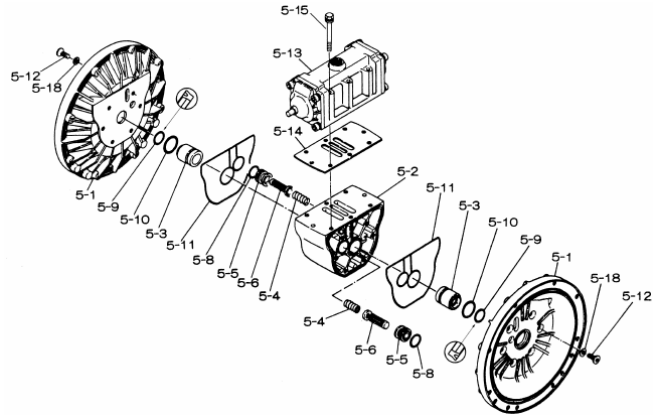

**Parts List**

Ref. No.	Description	Qty.	Part No.
1	Out Chamber	2	712931
2	In Manifold - Flange	1	712599
2	In Manifold - NPT	1	712601
3	Out Manifold - Flange	1	712598
3	Out Manifold - NPT	1	712600
5	Body Assembly	1	803111
7	Center Rod	1	711900
8	Center Disk	2	711902
9	Center Disk	2	711903
10	Diaphragm	2	771799
11	Valve Seat	4	771997
12	Ball	4	770602
14	Ball Valve	1	684321
15	Elbow	1	682523
16	Bushing	1	684339
19	Pump Base	2	711911
20	Cushion	4	771402
21	Nut	2	706128
22	Coned Disk Spring	2	682740
23	Bolt	16	621180
23a	Wave Spring Washer	16	631937
24	Plain Washer	4	631174
25	Wave Spring Washer	4	631937
26	Bolt	12	621202
27	Plain Washer	12	631175
28	Spring Lock Washer	12	631938
29	Nut	12	628014
33	Bolt	4	621175
34	Nut	4	628013
35	Bolt	4	611149
36	Nut with Flange	4	682276
40	O-ring	4	642065
41T	N/A	-	-
44	Muffler	1	804764
51	Cushion	2	770582
53T	N/A	-	-

**Repair Kits**

**K40-MV Liquid Side Kit includes the following:**

Ref. No.	Description	Qty.	Part No.
10	Diaphragm	2	771799
11	Valve Seat	4	771997
40	O-ring	4	642065
12	Ball	4	770602

**K45-AM Air Side Kit includes the following:**

Ref. No.	Description	Qty.	Part No.
5-3	Throat Bearing	2	772689
5-4	Spring	2	711937
5-5	Valve Seat	2	771740
5-6	Pilot Valve Assembly	2	832162
5-8	O-ring	2	640020
5-9	Packing	2	685444
5-10	O-ring	2	640029
5-11	Gasket	2	771742
5-14	Gasket	1	771712
5-13-8	Gasket	2	771738
5-13-12	C-Spool Assy (CF)	1	805084

**803111 Body Assembly**

Ref. No.	Description	Qty	Part No.
5-1	Air Chamber	2	711933
5-2	Body	1	711936
5-3	Throat Bearing	2	772689
5-4	Spring	2	711937
5-5	Valve Seat	2	771740
5-6	Pilot Valve Assembly	2	832162
5-8	O-ring	2	640020
5-9	Packing	2	685444
5-10	O-ring	2	640029
5-11	Gasket	2	771742
5-12	Flat Head Bolt	12	683812
5-13	Valve Body Assembly	1	802971
5-14	Gasket	1	771712
5-15	Bolt	6	684240
5-18	Plain Washer	12	684987