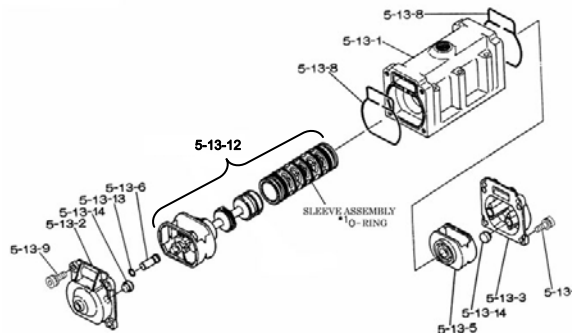

### Parts List

Ref. No.	Description	Qty.	Part No.
1	Out Chamber	2	712931
2	In Manifold - Flange	1	712599
2	In Manifold - NPT	1	712601
3	Out Manifold - Flange	1	712598
3	Out Manifold - NPT	1	712600
5	Body Assembly	1	803111
7	Center Rod	1	711900
8	Center Disk	2	711902
9	Center Disk	2	711903
10	Diaphragm	2	771853
11	Valve Seat	4	771956
12	Ball	4	770550
14	Ball Valve	1	684321
15	Elbow	1	682523
16	Bushing	1	684339
19	Pump Base	2	711911
20	Cushion	4	771402
21	Nut	2	683408
22	Coned Disk Spring	2	682740
23	Bolt	16	621180
23a	Wave Spring Washer	16	631937
24	Plain Washer	4	631174
25	Wave Spring Washer	4	631937
26	Bolt	12	621202
27	Plain Washer	12	631175
28	Spring Lock Washer	12	631938
29	Nut	12	628014
33	Bolt	4	621175
34	Nut	4	628013
35	Bolt	4	611149
36	Nut with Flange	4	682276
40	O-ring	4	640065
41T	N/A	-	-
44	Muffler	1	804764
51	Cushion	2	770582
53T	N/A	-	-

Ref. No.	Description	Qty.	Part No.
5-3	Throat Bearing	2	772689
5-4	Spring	2	711937
5-5	Valve Seat	2	771740
5-6	Pilot Valve Assembly	2	832162
5-8	O-ring	2	640020
5-9	Packing	2	685444
5-10	O-ring	2	640029
5-11	Gasket	2	771742
5-14	Gasket	1	771712
5-13-8	Gasket	2	771738
5-13-12	C-Spool Assy (CF)	1	805084

**803111 Body Assembly**

Ref. No.	Description	Qty	Part No.
5-1	Air Chamber	2	711933
5-2	Body	1	711936
5-3	Throat Bearing	2	772689
5-4	Spring	2	711937
5-5	Valve Seat	2	771740
5-6	Pilot Valve Assembly	2	832162
5-8	O-ring	2	640020
5-9	Packing	2	685444
5-10	O-ring	2	640029
5-11	Gasket	2	771742
5-12	Flat Head Bolt	12	683812
5-13	Valve Body Assembly	1	802971
5-14	Gasket	1	771712
5-15	Bolt	6	684240
5-18	Plain Washer	12	684987

**802971 Air Valve Body Assembly**

Ref. No.	Description	Qty	Part No.
5-13-1	Valve Body	1	711931
5-13-2	Cap A	1	580999
5-13-3	Cap B	1	581000
5-13-5	Spring Stopper	1	771735
5-13-6	Reset Button	1	712976
5-13-8	Gasket	2	771738
5-13-9	Bolt	8	685036
5-13-12	C-Spool Assy (CF)	1	805084
5-13-12*1 Sleeve	Sleeve Assembly	1	803675
5-13-13	O-ring	1	640005
5-13-14	Cushion	4	684128