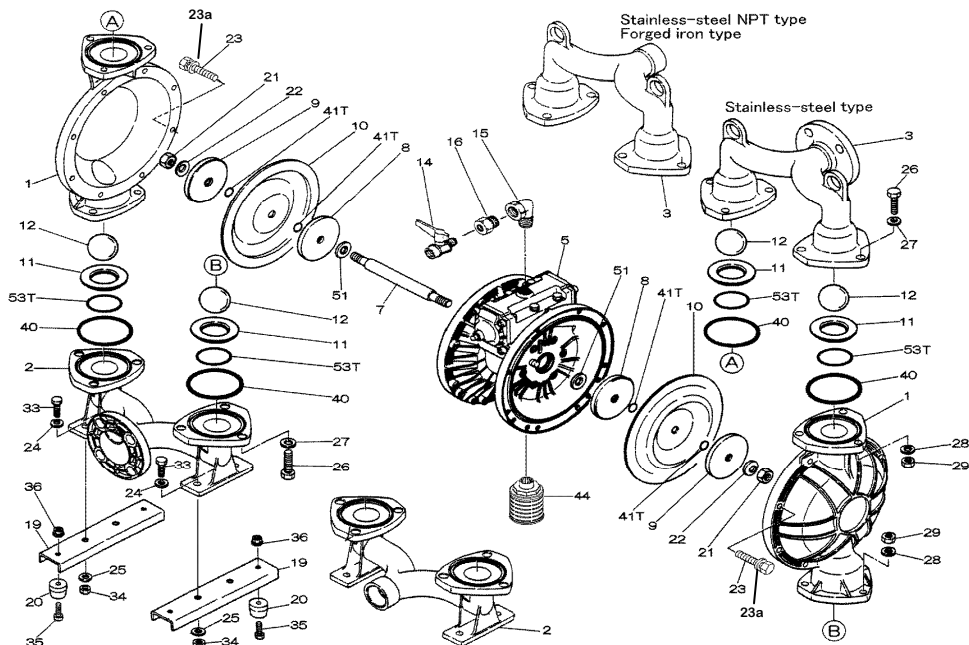

### Parts List

Ref. No.	Description	Qty.	Part No.
1	Out Chamber	2	712931
2	In Manifold - Flange	1	712599
2	In Manifold - NPT	1	712601
3	Out Manifold - Flange	1	712598
3	Out Manifold - NPT	1	712600
5	Body Assembly	1	803111
7	Center Rod	1	711900
8	Center Disk	2	711902
9	Center Disk	2	711903
10	Diaphragm	2	771853
11	Valve Seat	4	771956
12	Ball	4	770550
14	Ball Valve	1	684321
15	Elbow	1	682523
16	Bushing	1	684339
19	Pump Base	2	711911
20	Cushion	4	771402
21	Nut	2	683408
22	Coned Disk Spring	2	682740
23	Bolt	16	621180
23a	Wave Spring Washer	16	631937
24	Plain Washer	4	631174
25	Wave Spring Washer	4	631937
26	Bolt	12	621202
27	Plain Washer	12	631175
28	Spring Lock Washer	12	631938
29	Nut	12	628014
33	Bolt	4	621175
34	Nut	4	628013
35	Bolt	4	611149
36	Nut with Flange	4	682276
40	O-ring	4	640065
41T	N/A	-	-
44	Muffler	1	804764
51	Cushion	2	770582
53T	N/A	-	-

Ref. No.	Description	Qty.	Part No.
5-3	Throat Bearing	2	772689
5-4	Spring	2	711937
5-5	Valve Seat	2	771740
5-6	Pilot Valve Assembly	2	832162
5-8	O-ring	2	640020
5-9	Packing	2	685444
5-10	O-ring	2	640029
5-11	Gasket	2	771742
5-14	Gasket	1	771712
5-13-8	Gasket	2	771738
5-13-12	C-Spool Assy (CF)	1	805084

**803111 Body Assembly**

Ref. No.	Description	Qty	Part No.
5-1	Air Chamber	2	711933
5-2	Body	1	711936
5-3	Throat Bearing	2	772689
5-4	Spring	2	711937
5-5	Valve Seat	2	771740
5-6	Pilot Valve Assembly	2	832162
5-8	O-ring	2	640020
5-9	Packing	2	685444
5-10	O-ring	2	640029
5-11	Gasket	2	771742
5-12	Flat Head Bolt	12	683812
5-13	Valve Body Assembly	1	802971
5-14	Gasket	1	771712
5-15	Bolt	6	684240
5-18	Plain Washer	12	684987

**802971 Air Valve Body Assembly**

Ref. No.	Description	Qty	Part No.
5-13-1	Valve Body	1	711931
5-13-2	Cap A	1	580999
5-13-3	Cap B	1	581000
5-13-5	Spring Stopper	1	771735
5-13-6	Reset Button	1	712976
5-13-8	Gasket	2	771738
5-13-9	Bolt	8	685036
5-13-12	C-Spool Assy (CF)	1	805084
5-13-12*1 Sleeve	Sleeve Assembly	1	803675
5-13-13	O-ring	1	640005
5-13-14	Cushion	4	684128