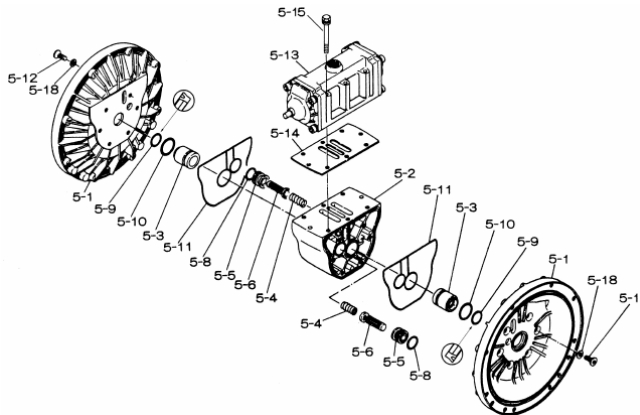

### Parts List

Ref. No.	Description	Qty.	Part No.
1	Out Chamber	2	712931
2	In Manifold - Flange	1	712599
2	In Manifold - NPT	1	712601
3	Out Manifold - Flange	1	712598
3	Out Manifold - NPT	1	712600
5	Body Assembly	1	803111
7	Center Rod	1	711900
8	Center Disk	2	711902
9	Center Disk	2	711903
10	Diaphragm	2	771853
11	Valve Seat	4	771956
12	Ball	4	770550
14	Ball Valve	1	684321
15	Elbow	1	682523
16	Bushing	1	684339
19	Pump Base	2	711911
20	Cushion	4	771402
21	Nut	2	683408
22	Coned Disk Spring	2	682740
23	Bolt	16	621180
23a	Wave Spring Washer	16	631937
24	Plain Washer	4	631174
25	Wave Spring Washer	4	631937
26	Bolt	12	621202
27	Plain Washer	12	631175
28	Spring Lock Washer	12	631938
29	Nut	12	628014
33	Bolt	4	621175
34	Nut	4	628013
35	Bolt	4	611149
36	Nut with Flange	4	682276
40	O-ring	4	640065
41T	N/A	-	-
44	Muffler	1	804764
51	Cushion	2	770582
53T	N/A	-	-

### Repair Kits

**K40-MC Liquid Side Kit includes the following:**

Ref. No.	Description	Qty.	Part No.
10	Diaphragm	2	771853
11	Valve Seat	4	771956
40	O-ring	4	640065
12	Ball	4	770550

**K45-AM Air Side Kit includes the following:**

Ref. No.	Description	Qty.	Part No.
5-3	Throat Bearing	2	772689
5-4	Spring	2	711937
5-5	Valve Seat	2	771740
5-6	Pilot Valve Assembly	2	832162
5-8	O-ring	2	640020
5-9	Packing	2	685444
5-10	O-ring	2	640029
5-11	Gasket	2	771742
5-14	Gasket	1	771712
5-13-8	Gasket	2	771738
5-13-12	C-Spool Assy (CF)	1	805084

**803111 Body Assembly**

Ref. No.	Description	Qty	Part No.
5-1	Air Chamber	2	711933
5-2	Body	1	711936
5-3	Throat Bearing	2	772689
5-4	Spring	2	711937
5-5	Valve Seat	2	771740
5-6	Pilot Valve Assembly	2	832162
5-8	O-ring	2	640020
5-9	Packing	2	685444
5-10	O-ring	2	640029
5-11	Gasket	2	771742
5-12	Flat Head Bolt	12	683812
5-13	Valve Body Assembly	1	802971
5-14	Gasket	1	771712
5-15	Bolt	6	684240
5-18	Plain Washer	12	684987