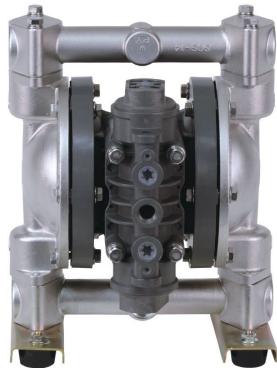

Air Operated Double Diaphragm Pump

Parts List

Ref. No.	Description	Qty.	Part No.
1	O-ring	4	683997
2	Valve Stopper	4	711703
3	Ball	4	773171
4	Valve Seat	4	711707
5	O-ring	2	683996
6	Diaphragm	2	771974
7	Center Disk (liquid side)	2	709151
7T	N/A	-	-
8	Plain Washer (liquid side)	2	709150
9	Out Chamber	2	711694
10	Nut	2	682263
11	Coned Disk Spring	2	682730
12	O-ring	2	640154
13	Bolt	8	686365
14	Bolt	12	686396
15	Body Assembly	1	804604
16	Center Rod	1	709162
18	Cushion	2	771054
19	Manifold	2	831271
20	Valve Body Assembly	1	804608
21	Bolt	6	686031
22	Ball Valve	1	684320
24	Gasket	1	772848
25	Silencer	1	804697
26	Bolt	4	611148
27	Nut with Flange	4	682276
28	Pump Base	2	709156
29	Cushion	4	770551
30	Center Disk (air side)	2	716258
30T	N/A	-	-
31	Washer (air side)	2	716259
31T	N/A	-	-
32	Nut	4	683635
33	Spring Washer	4	681300
34	Washer Flat	4	631329
36	Nut with Flange	12	686033

804604 Body Assembly

Ref. No.	Description	Qty.	Part No.
15-1	Body	1	772929
15-2	Throat Bearing	2	772931
15-3	Packing	2	685414
15-4	O-ring	2	685276
15-5	Valve Seat	2	772932
15-6	O-ring	2	640009
15-7	Pilot Valve Assembly	2	802360
15-8	Spring	2	708666
15-9	Spring Seat	2	772948
15-10	Tapping Screw	13	686030
15-11	O-ring	1	640132
15-12	Bushing	1	772933

804608 Valve Body Assembly

Ref. No.	Description	Qty.	Part No.
20-1	Rest Button	1	772991
20-2	O-ring	1	640002
20-3	Cap A	1	772946
20-4	O-ring	2	640043
20-5	Packing	1	771241
20-6	C Spool Valve Assy.	1	802400
20-6 seal	Seal Ring	5	771053
20-7	Sleeve Assembly	1	804609
20-7-*1	O-ring	6	686029
20-8	Valve Body Assembly	1	832903
20-9	Cushion	1	771914
20-10	Cap B	1	772947