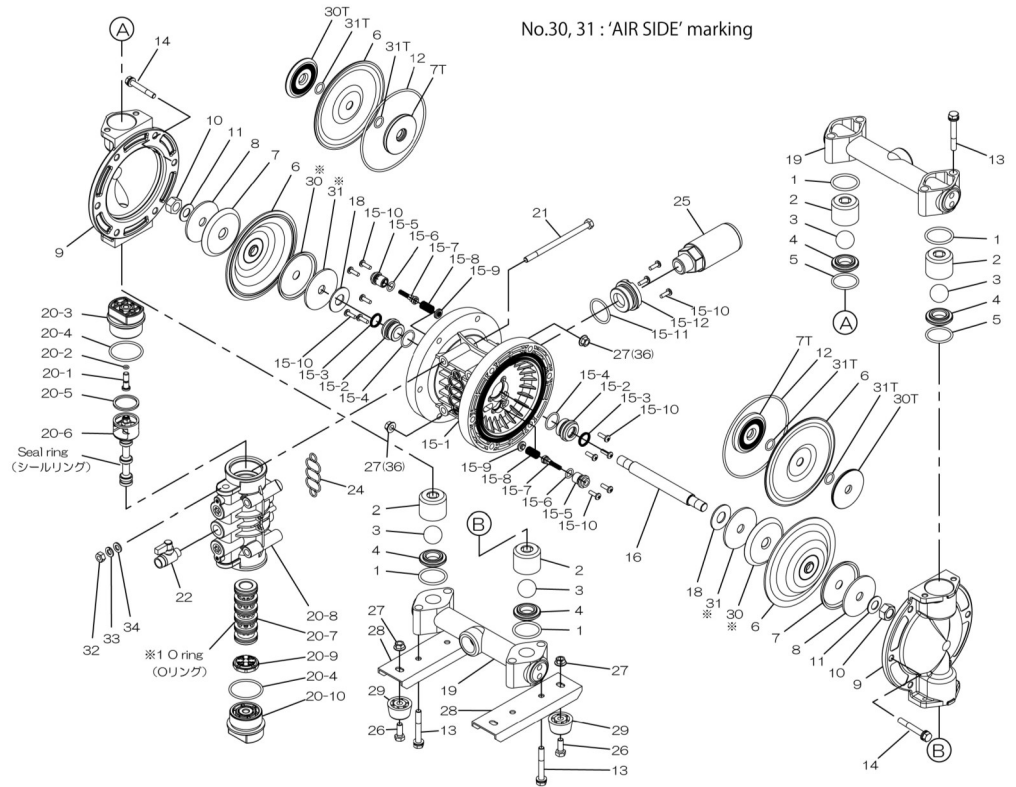

Air Operated Double Diaphragm Pump

Parts List

Ref. No.	Description	Qty.	Part No.
1	O-ring	4	683997
2	Valve Stopper	4	711703
3	Ball	4	773171
4	Valve Seat	4	711707
5	O-ring	2	683996
6	Diaphragm	2	771974
7	Center Disk (liquid side)	2	709151
7T	N/A	-	-
8	Plain Washer (liquid side)	2	709150
9	Out Chamber	2	711694
10	Nut	2	682263
11	Coned Disk Spring	2	682730
12	O-ring	2	640154
13	Bolt	8	686365
14	Bolt	12	686396
15	Body Assembly	1	804604
16	Center Rod	1	709162
18	Cushion	2	771054
19	Manifold	2	831271
20	Valve Body Assembly	1	804608
21	Bolt	6	686031
22	Ball Valve	1	684320
24	Gasket	1	772848
25	Silencer	1	804697
26	Bolt	4	611148
27	Nut with Flange	4	682276
28	Pump Base	2	709156
29	Cushion	4	770551
30	Center Disk (air side)	2	716258
30T	N/A	-	-
31	Washer (air side)	2	716259
31T	N/A	-	-
32	Nut	4	683635
33	Spring Washer	4	681300
34	Washer Flat	4	631329
36	Nut with Flange	12	686033

804604 Body Assembly

Ref. No.	Description	Qty.	Part No.
15-1	Body	1	772929
15-2	Throat Bearing	2	772931
15-3	Packing	2	685414
15-4	O-ring	2	685276
15-5	Valve Seat	2	772932
15-6	O-ring	2	640009
15-7	Pilot Valve Assembly	2	802360
15-8	Spring	2	708666
15-9	Spring Seat	2	772948
15-10	Tapping Screw	13	686030
15-11	O-ring	1	640132
15-12	Bushing	1	772933

804608 Valve Body Assembly

Ref. No.	Description	Qty.	Part No.
20-1	Rest Button	1	772991
20-2	O-ring	1	640002
20-3	Cap A	1	772946
20-4	O-ring	2	640043
20-5	Packing	1	771241
20-6	C Spool Valve Assy.	1	802400
20-6 seal	Seal Ring	5	771053
20-7	Sleeve Assembly	1	804609
20-7-*1	O-ring	6	686029
20-8	Valve Body Assembly	1	832903
20-9	Cushion	1	771914
20-10	Cap B	1	772947