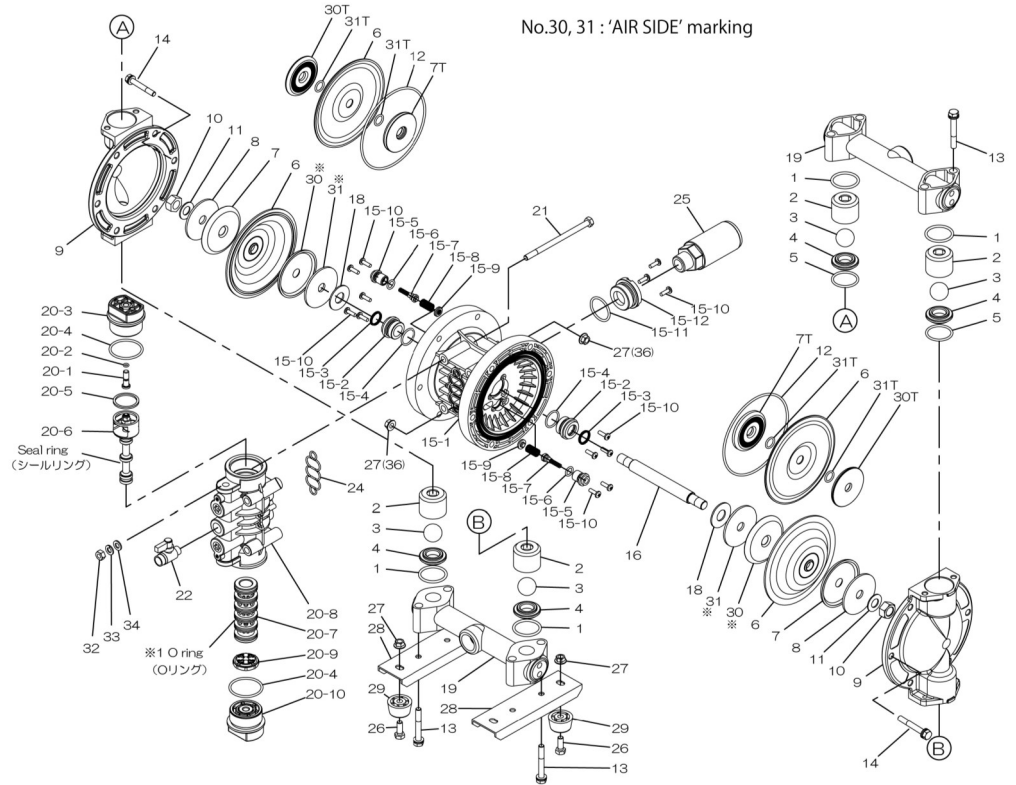

Air Operated Double Diaphragm Pump

Parts List

Ref. No.	Description	Qty.	Part No.
1	O-ring	4	642044
2	Valve Stopper	4	711702
3	Ball	4	770599
4	Valve Seat	4	590087
5	O-ring	2	642134
6	Diaphragm	2	772964
7	Center Disk (liquid side)	2	709151
7T	N/A	-	-
8	Plain Washer (liquid side)	2	709150
9	Out Chamber	2	711687
10	Nut	2	682263
11	Coned Disk Spring	2	682730
12	N/A	-	-
13	Bolt	8	686364
14	Bolt	12	686361
15	Body Assembly	1	804604
16	Center Rod	1	709162
18	Cushion	2	771054
19	Manifold	2	831281
20	Valve Body Assembly	1	804608
21	Bolt	6	682265
22	Ball Valve	1	684320
24	Gasket	1	771056
25	Silencer	1	804697
26	Bolt	4	611148
27	Nut with Flange	4	682276
28	Pump Base	2	709156
29	Cushion	4	770551
30	Center Disk (air side)	2	716258
30T	N/A	-	-
31	Washer (air side)	2	716259
31T	N/A	-	-

804604 Body Assembly

Ref. No.	Description	Qty.	Part No.
15-1	Body	1	772929
15-2	Throat Bearing	2	772931
15-3	Packing	2	685414
15-4	O-ring	2	685276
15-5	Valve Seat	2	772932
15-6	O-ring	2	640009
15-7	Pilot Valve Assembly	2	802360
15-8	Spring	2	708666
15-9	Spring Seat	2	772948
15-10	Tapping Screw	13	686030
15-11	O-ring	1	640132
15-12	Bushing	1	772933

804608 Valve Body Assembly

Ref. No.	Description	Qty.	Part No.
20-1	Rest Button	1	772991
20-2	O-ring	1	640002
20-3	Cap A	1	772946
20-4	O-ring	2	640043
20-5	Packing	1	771241
20-6	C Spool Valve Assy.	1	802400
20-6 seal	Seal Ring	5	771053
20-7	Sleeve Assembly	1	804609
20-7-*1	O-ring	6	686029
20-8	Valve Body Assembly	1	832903
20-9	Cushion	1	771914
20-10	Cap B	1	772947