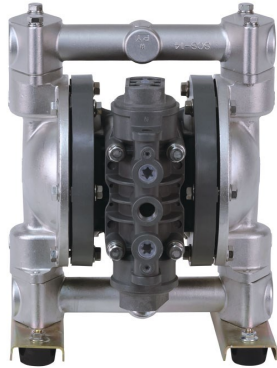

Air Operated Double Diaphragm Pump

Parts List

Ref. No.	Description	Qty.	Part No.
1	O-ring	4	642044
2	Valve Stopper	4	711702
3	Ball	4	770599
4	Valve Seat	4	590087
5	O-ring	2	642134
6	Diaphragm	2	772964
7	Center Disk (liquid side)	2	709151
7T	N/A	-	-
8	Plain Washer (liquid side)	2	709150
9	Out Chamber	2	711687
10	Nut	2	682263
11	Coned Disk Spring	2	682730
12	N/A	-	-
13	Bolt	8	686364
14	Bolt	12	686361
15	Body Assembly	1	804604
16	Center Rod	1	709162
18	Cushion	2	771054
19	Manifold	2	831281
20	Valve Body Assembly	1	804608
21	Bolt	6	682265
22	Ball Valve	1	684320
24	Gasket	1	771056
25	Silencer	1	804697
26	Bolt	4	611148
27	Nut with Flange	4	682276
28	Pump Base	2	709156
29	Cushion	4	770551
30	Center Disk (air side)	2	716258
30T	N/A	-	-
31	Washer (air side)	2	716259
31T	N/A	-	-

804604 Body Assembly

Ref. No.	Description	Qty.	Part No.
15-1	Body	1	772929
15-2	Throat Bearing	2	772931
15-3	Packing	2	685414
15-4	O-ring	2	685276
15-5	Valve Seat	2	772932
15-6	O-ring	2	640009
15-7	Pilot Valve Assembly	2	802360
15-8	Spring	2	708666
15-9	Spring Seat	2	772948
15-10	Tapping Screw	13	686030
15-11	O-ring	1	640132
15-12	Bushing	1	772933

804608 Valve Body Assembly

Ref. No.	Description	Qty.	Part No.
20-1	Rest Button	1	772991
20-2	O-ring	1	640002
20-3	Cap A	1	772946
20-4	O-ring	2	640043
20-5	Packing	1	771241
20-6	C Spool Valve Assy.	1	802400
20-6 seal	Seal Ring	5	771053
20-7	Sleeve Assembly	1	804609
20-7-*1	O-ring	6	686029
20-8	Valve Body Assembly	1	832903
20-9	Cushion	1	771914
20-10	Cap B	1	772947