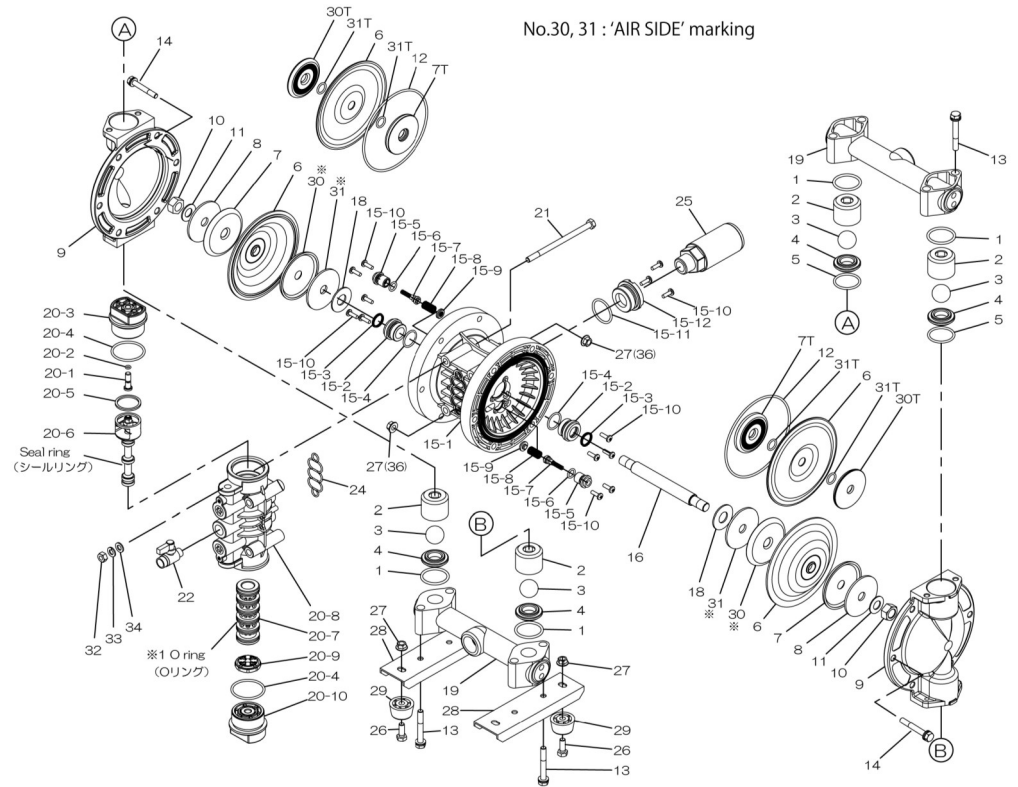

Air Operated Double Diaphragm Pump

Parts List

Ref. No.	Description	Qty.	Part No.
1	O-ring	4	640044
2	Valve Stopper	4	711702
3	Ball	4	770581
4	Valve Seat	4	590087
5	O-ring	2	640134
6	Diaphragm	2	772962
7	Center Disk (liquid side)	2	709151
7T	N/A	-	-
8	Plain Washer (liquid side)	2	709150
9	Out Chamber	2	711687
10	Nut	2	682263
11	Coned Disk Spring	2	682730
12	N/A	-	-
13	Bolt	8	686364
14	Bolt	12	686361
15	Body Assembly	1	804604
16	Center Rod	1	709162
18	Cushion	2	771054
19	Manifold	2	831281
20	Valve Body Assembly	1	804608
21	Bolt	6	682265
22	Ball Valve	1	684320
24	Gasket	1	771056
25	Silencer	1	804697
26	Bolt	4	611148
27	Nut with Flange	4	682276
28	Pump Base	2	709156
29	Cushion	4	770551
30	Center Disk (air side)	2	716258
30T	N/A	-	-
31	Washer (air side)	2	716259
31T	N/A	-	-

804604 Body Assembly

Ref. No.	Description	Qty.	Part No.
15-1	Body	1	772929
15-2	Throat Bearing	2	772931
15-3	Packing	2	685414
15-4	O-ring	2	685276
15-5	Valve Seat	2	772932
15-6	O-ring	2	640009
15-7	Pilot Valve Assembly	2	802360
15-8	Spring	2	708666
15-9	Spring Seat	2	772948
15-10	Tapping Screw	13	686030
15-11	O-ring	1	640132
15-12	Bushing	1	772933

804608 Valve Body Assembly

Ref. No.	Description	Qty.	Part No.
20-1	Rest Button	1	772991
20-2	O-ring	1	640002
20-3	Cap A	1	772946
20-4	O-ring	2	640043
20-5	Packing	1	771241
20-6	C Spool Valve Assy.	1	802400
20-6 seal	Seal Ring	5	771053
20-7	Sleeve Assembly	1	804609
20-7-*1	O-ring	6	686029
20-8	Valve Body Assembly	1	832903
20-9	Cushion	1	771914
20-10	Cap B	1	772947