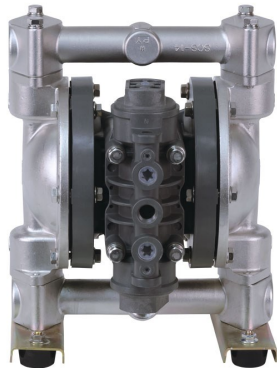

Air Operated Double Diaphragm Pump

Parts List

Ref. No.	Description	Qty.	Part No.
1	O-ring	4	640044
2	Valve Stopper	4	711702
3	Ball	4	770581
4	Valve Seat	4	590087
5	O-ring	2	640134
6	Diaphragm	2	772962
7	Center Disk (liquid side)	2	709151
7T	N/A	-	-
8	Plain Washer (liquid side)	2	709150
9	Out Chamber	2	711687
10	Nut	2	682263
11	Coned Disk Spring	2	682730
12	N/A	-	-
13	Bolt	8	686364
14	Bolt	12	686361
15	Body Assembly	1	804604
16	Center Rod	1	709162
18	Cushion	2	771054
19	Manifold	2	831281
20	Valve Body Assembly	1	804608
21	Bolt	6	682265
22	Ball Valve	1	684320
24	Gasket	1	771056
25	Silencer	1	804697
26	Bolt	4	611148
27	Nut with Flange	4	682276
28	Pump Base	2	709156
29	Cushion	4	770551
30	Center Disk (air side)	2	716258
30T	N/A	-	-
31	Washer (air side)	2	716259
31T	N/A	-	-

804604 Body Assembly

Ref. No.	Description	Qty.	Part No.
15-1	Body	1	772929
15-2	Throat Bearing	2	772931
15-3	Packing	2	685414
15-4	O-ring	2	685276
15-5	Valve Seat	2	772932
15-6	O-ring	2	640009
15-7	Pilot Valve Assembly	2	802360
15-8	Spring	2	708666
15-9	Spring Seat	2	772948
15-10	Tapping Screw	13	686030
15-11	O-ring	1	640132
15-12	Bushing	1	772933

804608 Valve Body Assembly

Ref. No.	Description	Qty.	Part No.
20-1	Rest Button	1	772991
20-2	O-ring	1	640002
20-3	Cap A	1	772946
20-4	O-ring	2	640043
20-5	Packing	1	771241
20-6	C Spool Valve Assy.	1	802400
20-6 seal	Seal Ring	5	771053
20-7	Sleeve Assembly	1	804609
20-7-*1	O-ring	6	686029
20-8	Valve Body Assembly	1	832903
20-9	Cushion	1	771914
20-10	Cap B	1	772947