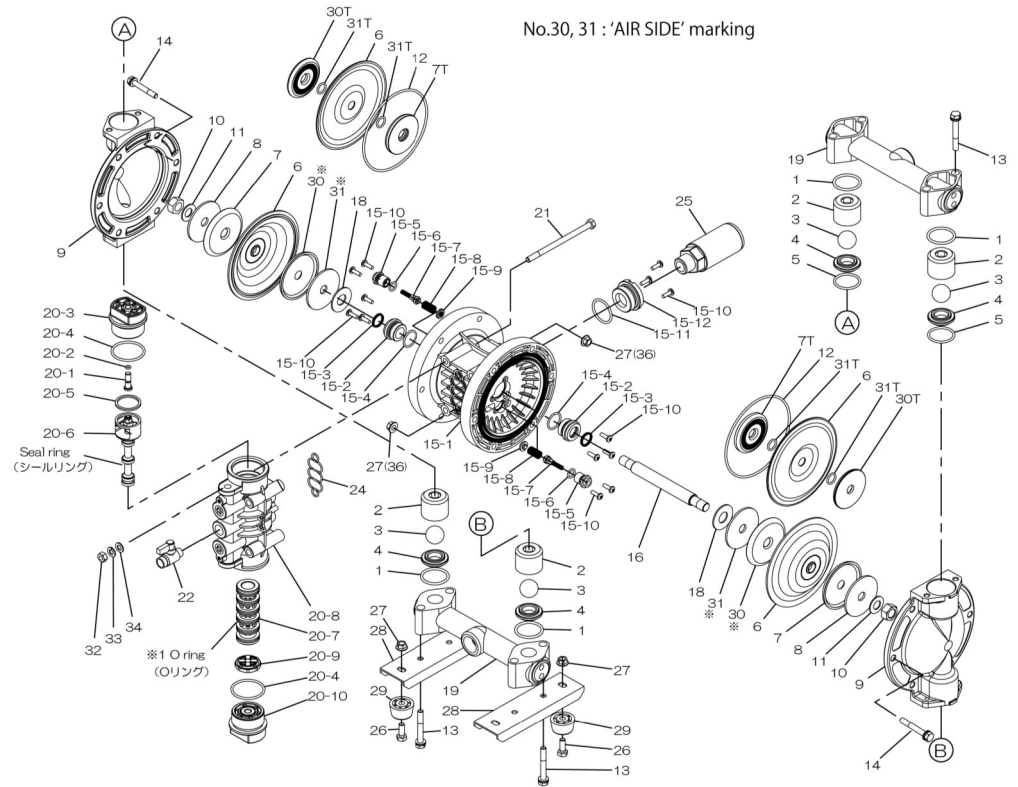

Air Operated Double Diaphragm Pump

Parts List

Ref. No.	Description	Qty.	Part No.
1	O-ring	4	640044
2	Valve Stopper	4	711702
3	Ball	4	770556
4	Valve Seat	4	590087
5	O-ring	2	640134
6	Diaphragm	2	772961
7	Center Disk (liquid side)	2	709151
7T	N/A	-	-
8	Plain Washer (liquid side)	2	709150
9	Out Chamber	2	711687
10	Nut	2	682263
11	Coned Disk Spring	2	682730
12	N/A	-	-
13	Bolt	8	686364
14	Bolt	12	686361
15	Body Assembly	1	804604
16	Center Rod	1	709162
18	Cushion	2	771054
19	Manifold	2	831281
20	Valve Body Assembly	1	804608
21	Bolt	6	682265
22	Ball Valve	1	684320
24	Gasket	1	771056
25	Silencer	1	804697
26	Bolt	4	611148
27	Nut with Flange	4	682276
28	Pump Base	2	709156
29	Cushion	4	770551
30	Center Disk (air side)	2	716258
30T	N/A	-	-
31	Washer (air side)	2	716259
31T	N/A	-	-

804604 Body Assembly

Ref. No.	Description	Qty.	Part No.
15-1	Body	1	772929
15-2	Throat Bearing	2	772931
15-3	Packing	2	685414
15-4	O-ring	2	685276
15-5	Valve Seat	2	772932
15-6	O-ring	2	640009
15-7	Pilot Valve Assembly	2	802360
15-8	Spring	2	708666
15-9	Spring Seat	2	772948
15-10	Tapping Screw	13	686030
15-11	O-ring	1	640132
15-12	Bushing	1	772933

804608 Valve Body Assembly

Ref. No.	Description	Qty.	Part No.
20-1	Rest Button	1	772991
20-2	O-ring	1	640002
20-3	Cap A	1	772946
20-4	O-ring	2	640043
20-5	Packing	1	771241
20-6	C Spool Valve Assy.	1	802400
20-6 seal	Seal Ring	5	771053
20-7	Sleeve Assembly	1	804609
20-7-*1	O-ring	6	686029
20-8	Valve Body Assembly	1	832903
20-9	Cushion	1	771914
20-10	Cap B	1	772947