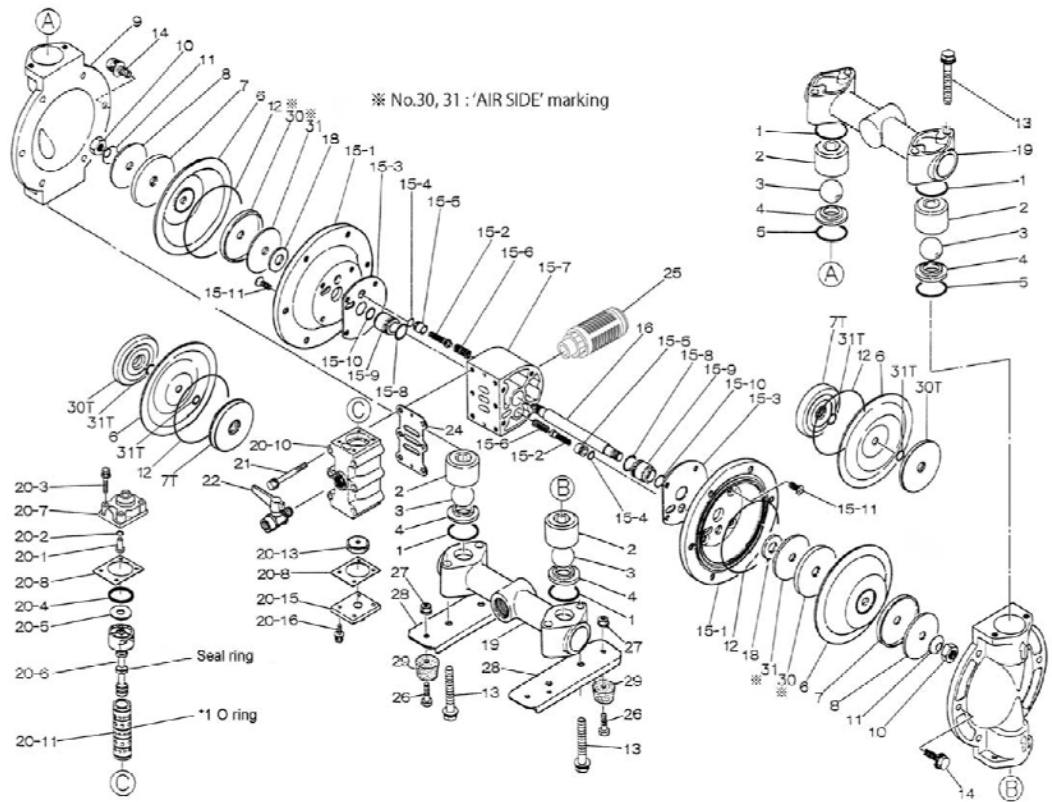

Air Operated Double Diaphragm Pump

Serial number 487505 and above

Ref. No.	Description	Qty.	Part No.
1	O-ring	4	683997
2	Valve Stopper	4	711703
3	Ball	4	773171
4	Valve Seat	4	590087
5	O-ring	2	683996
6	Diaphragm	2	771974
7	Center Disk (liquid side)	2	709151
7T	N/A	-	-
8	Plain Washer (liquid side)	2	709150
9	Out Chamber	2	711695
10	Nut	2	682263
11	Coned Disk Spring	2	682730
12	O-ring	2	640154
13	Bolt	8	686364
14	Bolt	12	686361
15	Body Assembly	1	804880
16	Center Rod	1	709162
18	Cushion	2	771054
19	Manifold	2	831322
20	Valve Body Assembly	1	802362
21	Bolt	6	682265
22	Ball Valve	1	684320
24	Gasket	1	771056
25	Silencer	1	804697
26	Bolt	4	611148
27	Nut with Flange	4	682276
28	Pump Base	2	709156
29	Cushion	4	770551
30	Center Disk (air side)	2	716258
30T	N/A	-	-
31	Washer (air side)	2	716259
31T	N/A	-	-

804878 Body Assembly

Ref. No.	Description	Qty.	Part No.
15-1	Air Chamber	2	715937
15-2	Pilot Valve Assy.	2	802360
15-3	Gasket	2	771057
15-4	O-ring	2	640009
15-5	Valve Seat	2	771945
15-6	Spring	2	708666
15-7	Body	1	709812
15-8	O-ring	2	685276
15-9	Throat Bearing	2	772703
15-10	Packing	2	685414
15-11	Flat Head Bolt	8	682486

802362 Air Valve Body Assembly

Ref. No.	Description	Qty.	Part No.
20-1	Reset Button	1	709161
20-2	O-ring	1	640005
20-3	Bolt	4	682704
20-4	Packing	1	771241
20-5	Plain Washer	1	715961
20-6	C Spool Valve Assy.	1	802400
20-6-seal	Seal Ring	5	771053
20-7	Cap	1	710221
20-8	Gasket	2	771240
20-10	Valve Body	1	711639
20-11	Sleeve Assembly	1	803931
20-11-*1	O-ring	6	771080
20-13	Cushion	1	771914
20-15	Cap	1	709305
20-16	Bolt	4	682262