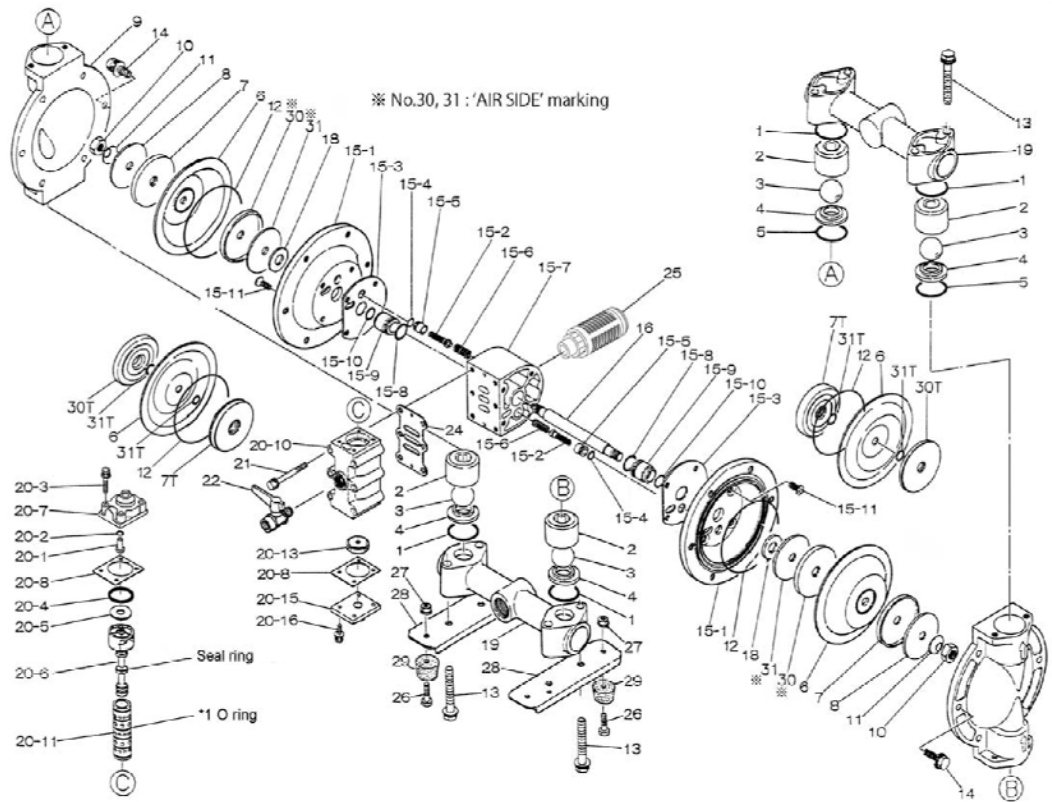

Air Operated Double Diaphragm Pump

Serial number 487505 and above

Ref. No.	Description	Qty.	Part No.
1	O-ring	4	640044
2	Valve Stopper	4	711703
3	Ball	4	770556
4	Valve Seat	4	711707
5	O-ring	2	640134
6	Diaphragm	2	772961
7	Center Disk (liquid side)	2	709151
7T	N/A	-	-
8	Plain Washer (liquid side)	2	709150
9	Out Chamber	2	711694
10	Nut	2	682263
11	Coned Disk Spring	2	682730
13	Bolt	8	686365
14	Bolt	12	686362
15	Body Assembly	1	804880
16	Center Rod	1	709162
18	Cushion	2	771054
19	Manifold	2	831271
20	Valve Body Assembly	1	802362
21	Bolt	6	682265
22	Ball Valve	1	684320
24	Gasket	1	771056
25	Silencer	1	804697
26	Bolt	4	611148
27	Nut with Flange	4	682276
28	Pump Base	2	709156
29	Cushion	4	770551
30	Center Disk (air side)	2	716258
30T	N/A	-	-
31	Washer (air side)	2	716259
31T	N/A	-	-

804880 Body Assembly

Ref. No.	Description	Qty.	Part No.
15-1	Air Chamber	2	715939
15-2	Pilot Valve Assy.	2	802360
15-3	Gasket	2	771057
15-4	O-ring	2	640009
15-5	Valve Seat	2	771945
15-6	Spring	2	708666
15-7	Body	1	709812
15-8	O-ring	2	685276
15-9	Throat Bearing	2	772703
15-10	Packing	2	685414
15-11	Flat Head Bolt	8	682486

802362 Valve Body Assembly

Ref. No.	Description	Qty.	Part No.
20-1	Reset Button	1	709161
20-2	O-ring	1	640005
20-3	Bolt	4	682704
20-4	Packing	1	771241
20-5	Plain Washer	1	715961
20-6	C Spool Valve Assy.	1	802400
20-6 seal	Seal Ring	5	771053
20-7	Cap	1	710221
20-8	Gasket	2	771240
20-10	Valve Body	1	711639
20-11	Sleeve Assembly	1	803931
20-11-*1	O-ring	6	771080
20-13	Cushion	1	771914
20-15	Cap	1	709305
20-16	Bolt	4	682262