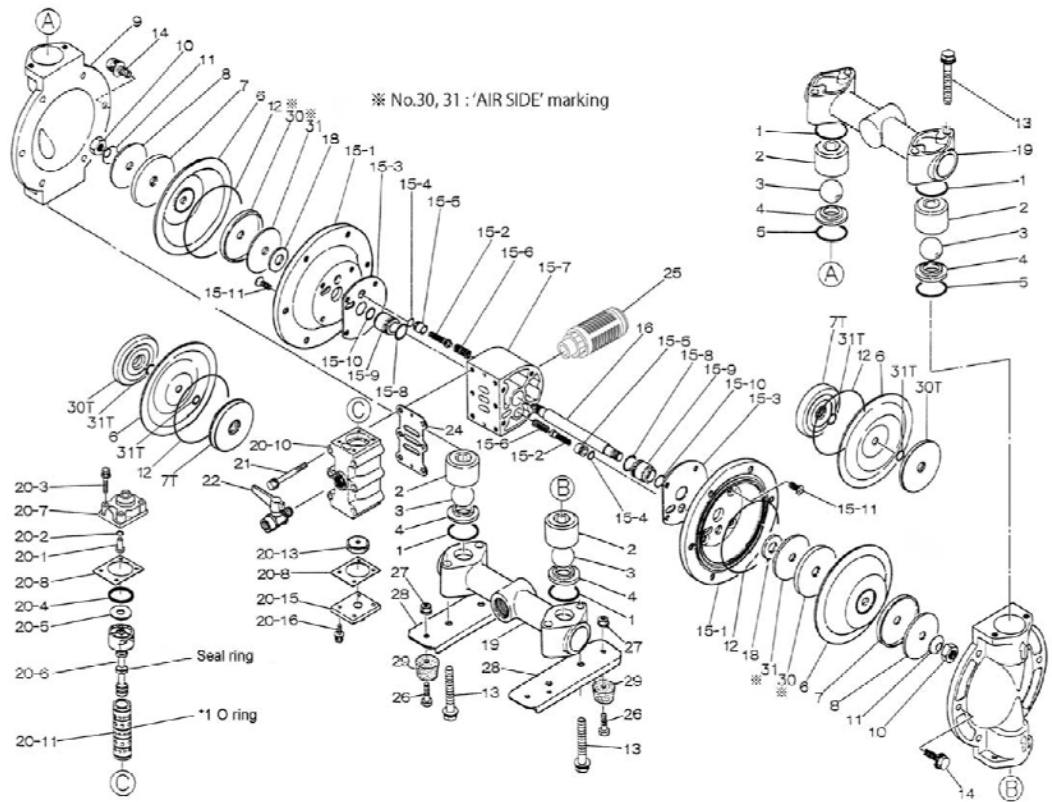

Air Operated Double Diaphragm Pump

Serial number 487505 and above

Ref. No.	Description	Qty.	Part No.
1	O-ring	4	683997
2	Valve Stopper	4	711703
3	Ball	4	770590
4	Valve Seat	4	590087
5	O-ring	2	683996
6	Diaphragm	2	772963
7	Center Disk (liquid side)	2	709151
7T	N/A	-	-
8	Plain Washer (liquid side)	2	709150
9	Out Chamber	2	711695
10	Nut	2	682263
11	Coned Disk Spring	2	682730
13	Bolt	8	686364
14	Bolt	12	686361
15	Body Assembly	1	804880
16	Center Rod	1	709162
18	Cushion	2	771054
19	Manifold	2	831322
20	Valve Body Assembly	1	802362
21	Bolt	6	682265
22	Ball Valve	1	684320
24	Gasket	1	771056
25	Silencer	1	804697
26	Bolt	4	611148
27	Nut with Flange	4	682276
28	Pump Base	2	709156
29	Cushion	4	770551
30	Center Disk (air side)	2	716258
30T	N/A	-	-
31	Washer (air side)	2	716259
31T	N/A	-	-

804878 Body Assembly

Ref. No.	Description	Qty.	Part No.
15-1	Air Chamber	2	715937
15-2	Pilot Valve Assy.	2	802360
15-3	Gasket	2	771057
15-4	O-ring	2	640009
15-5	Valve Seat	2	771945
15-6	Spring	2	708666
15-7	Body	1	709812
15-8	O-ring	2	685276
15-9	Throat Bearing	2	772703
15-10	Packing	2	685414
15-11	Flat Head Bolt	8	682486

802362 Air Valve Body Assembly

Ref. No.	Description	Qty.	Part No.
20-1	Reset Button	1	709161
20-2	O-ring	1	640005
20-3	Bolt	4	682704
20-4	Packing	1	771241
20-5	Plain Washer	1	715961
20-6	C Spool Valve Assy.	1	802400
20-6-seal	Seal Ring	5	771053
20-7	Cap	1	710221
20-8	Gasket	2	771240
20-10	Valve Body	1	711639
20-11	Sleeve Assembly	1	803931
20-11-*1	O-ring	6	771080
20-13	Cushion	1	771914
20-15	Cap	1	709305
20-16	Bolt	4	682262