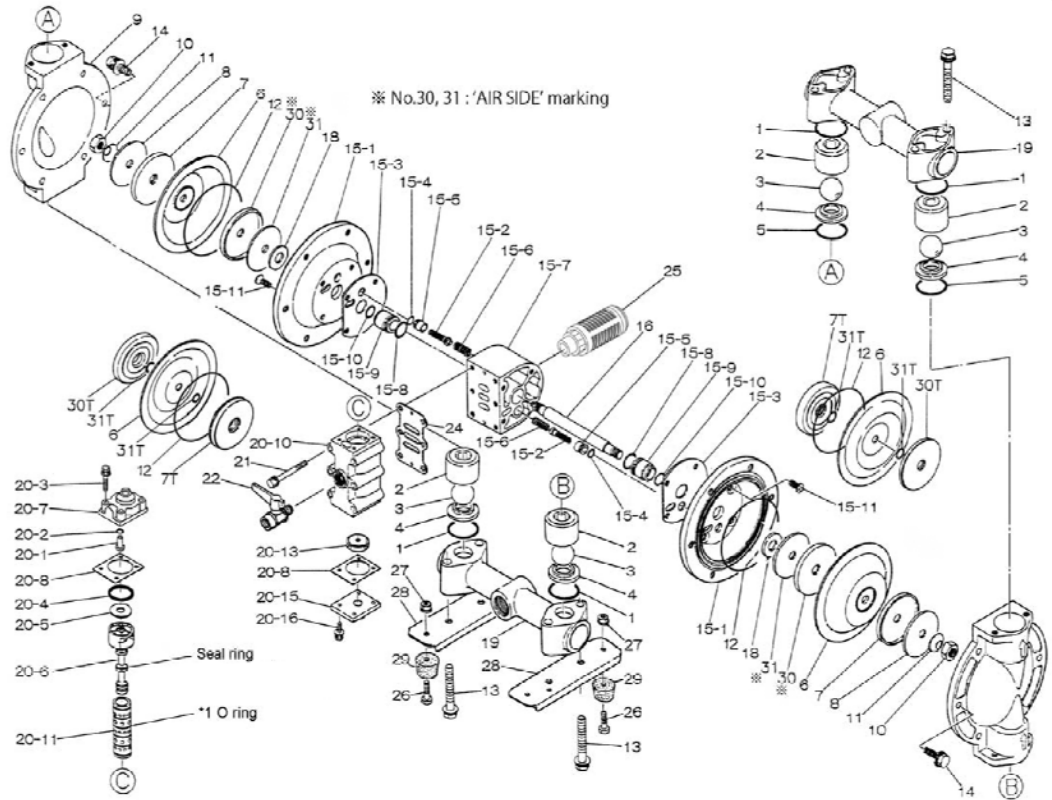

Air Operated Double Diaphragm Pump

Serial number 487505 and above

Ref. No.	Description	Qty.	Part No.
1	O-ring	4	642044
2	Valve Stopper	4	711702
3	Ball	4	770599
4	Valve Seat	4	590087
5	O-ring	2	642134
6	Diaphragm	2	772964
7	Center Disk (liquid side)	2	709151
7T	N/A	-	-
8	Plain Washer (liquid side)	2	709150
9	Out Chamber	2	711687
10	Nut	2	682263
11	Coned Disk Spring	2	682730
12	N/A	-	-
13	Bolt	8	686364
14	Bolt	12	686361
15	Body Assembly	1	804880
16	Center Rod	1	709162
18	Cushion	2	771054
19	Manifold	2	831281
20	Valve Body Assembly	1	802362
21	Bolt	6	682265
22	Ball Valve	1	684320
24	Gasket	1	771056
25	Silencer	1	804697
26	Bolt	4	611148
27	Nut with Flange	4	682276
28	Pump Base	2	709156
29	Cushion	4	770551
30	Center Disk (air side)	2	716258
30T	N/A	-	-
31	Washer (air side)	2	716259
31T	N/A	-	-

804880 Body Assembly

Ref. No.	Description	Qty.	Part No.
15-1	Air Chamber	2	715939
15-2	Pilot Valve Assy.	2	802360
15-3	Gasket	2	771057
15-4	O-ring	2	640009
15-5	Valve Seat	2	771945
15-6	Spring	2	708666
15-7	Body	1	709812
15-8	O-ring	2	685276
15-9	Throat Bearing	2	772703
15-10	Packing	2	685414
15-11	Flat Head Bolt	8	682486

802362 Valve Body Assembly

Ref. No.	Description	Qty.	Part No.
20-1	Reset Button	1	709161
20-2	O-ring	1	640005
20-3	Bolt	4	682704
20-4	Packing	1	771241
20-5	Plain Washer	1	715961
20-6	C Spool Valve Assy.	1	802400
20-6 seal	Seal Ring	5	771053
20-7	Cap	1	710221
20-8	Gasket	2	771240
20-10	Valve Body	1	711639
20-11	Sleeve Assembly	1	803931
20-11-*1	O-ring	6	771080
20-13	Cushion	1	771914
20-15	Cap	1	709305
20-16	Bolt	4	682262