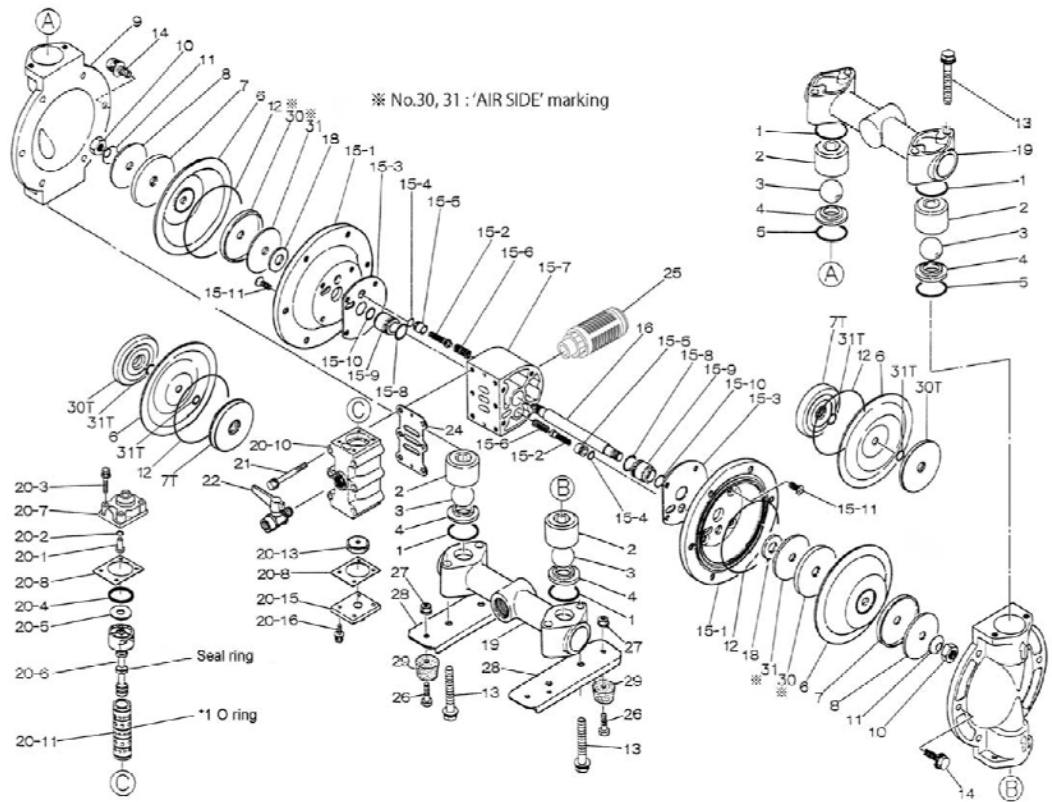

Air Operated Double Diaphragm Pump

Serial number 487505 and above

Ref. No.	Description	Qty.	Part No.
1	O-ring	4	683997
2	Valve Stopper	4	711702
3	Ball	4	770590
4	Valve Seat	4	590087
5	O-ring	2	683996
6	Diaphragm	2	772963
7	Center Disk (liquid side)	2	709151
7T	N/A	-	-
8	Plain Washer (liquid side)	2	709150
9	Out Chamber	2	711687
10	Nut	2	682263
11	Coned Disk Spring	2	682730
12	N/A	-	-
13	Bolt	8	686364
14	Bolt	12	686361
15	Body Assembly	1	804880
16	Center Rod	1	709162
18	Cushion	2	771054
19	Manifold	2	831281
20	Valve Body Assembly	1	802362
21	Bolt	6	682265
22	Ball Valve	1	684320
24	Gasket	1	771056
25	Silencer	1	804697
26	Bolt	4	611148
27	Nut with Flange	4	682276
28	Pump Base	2	709156
29	Cushion	4	770551
30	Center Disk (air side)	2	716258
30T	N/A	-	-
31	Washer (air side)	2	716259
31T	N/A	-	-

804880 Body Assembly

Ref. No.	Description	Qty.	Part No.
15-1	Air Chamber	2	715939
15-2	Pilot Valve Assy.	2	802360
15-3	Gasket	2	771057
15-4	O-ring	2	640009
15-5	Valve Seat	2	771945
15-6	Spring	2	708666
15-7	Body	1	709812
15-8	O-ring	2	685276
15-9	Throat Bearing	2	772703
15-10	Packing	2	685414
15-11	Flat Head Bolt	8	682486

802362 Valve Body Assembly

Ref. No.	Description	Qty.	Part No.
20-1	Reset Button	1	709161
20-2	O-ring	1	640005
20-3	Bolt	4	682704
20-4	Packing	1	771241
20-5	Plain Washer	1	715961
20-6	C Spool Valve Assy.	1	802400
20-6 seal	Seal Ring	5	771053
20-7	Cap	1	710221
20-8	Gasket	2	771240
20-10	Valve Body	1	711639
20-11	Sleeve Assembly	1	803931
20-11-*1	O-ring	6	771080
20-13	Cushion	1	771914
20-15	Cap	1	709305
20-16	Bolt	4	682262