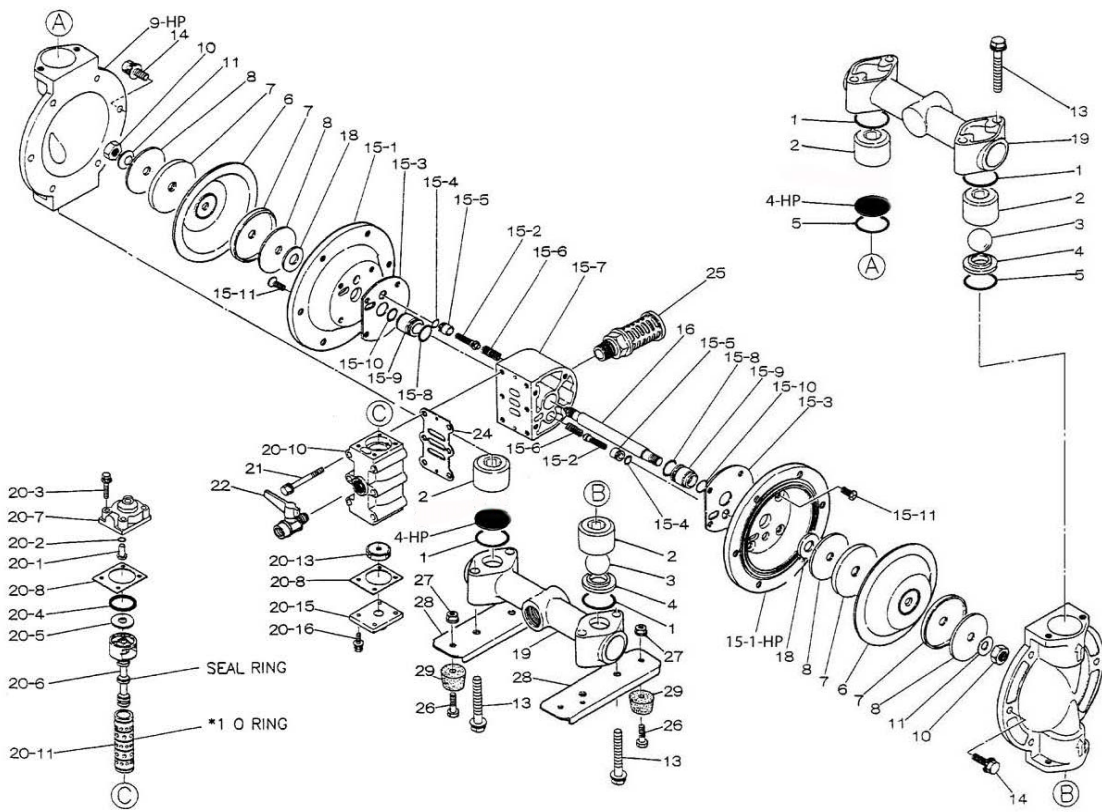

Air Operated Double Diaphragm Pump