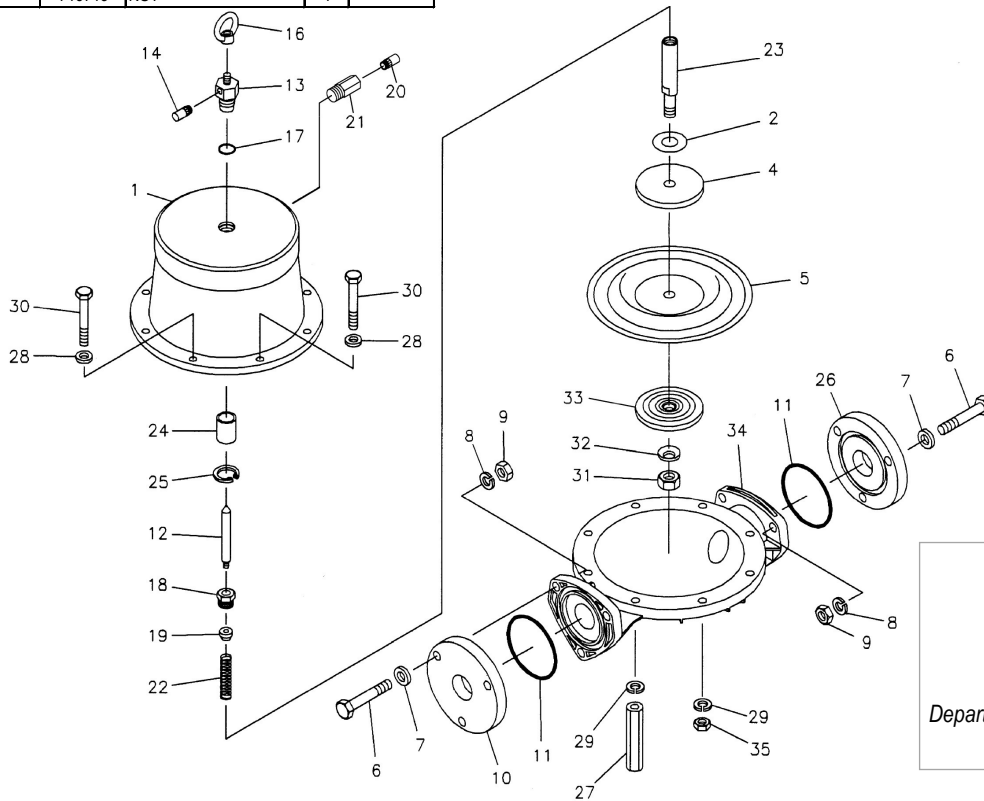

EXPLODED VIEW & PARTS LISTING

Model: AD-40FS
Model #: 853388

Pulsation Dampener

To Purchase:

- 800-990-7867
- sales@yamadapump.com
- Find My Rep

More Information:

- YouTube: @yamadapump
- yamadapump.com
- Data Sheets | CAD Drawings | Manuals Literature | BOM | Performance Curves

Trial Program

REF. NO.	PART NO.	DESCRIPTION	QTY.	REORDER
1	713306	AIR CHAMBER	1	
2	771316	CUSHION	1	
4	711902	CENTER DISK	1	
5	771975	DIAPHRAGM	1	
6	611204	BOLT	6	
7	631015	PLAIN WASHER	6	
8	631918	WAVE WASHER	6	
9	627014	NUT	6	
10	714096	FLANGE OUT	1	
11	683999	O RING	2	
12	795080	VALVE	1	
13	716407	VALVE SEAT	1	
14	802569	MUFFLER	1	
16	630241	EYE NUT	1	
17	640017	O RING	1	
18	710717	NUT	1	
19	710719	NUT	1	

REF. NO.	PART NO.	DESCRIPTION	QTY.	REORDER
20	681170	MUFFLER	1	
21	714085	UNION	1	
22	710727	SPRING	1	
23	713442	CENTER ROD	1	
24	773092	THROAT BEARING	1	
25	630807	RETAINING RING	1	
26	714095	FLANGE IN	1	
27	713322	STUD	4	
28	631014	PLAIN WASHER	8	
29	631917	WAVE WASHER	8	
30	686250	BOLT	8	
31	683408	NUT	1	
32	682740	CONED DISK SPRING	1	
33	713369	CENTER DISK	1	
34	713156	OUT CHAMBER	1	
35	627013	NUT	4	