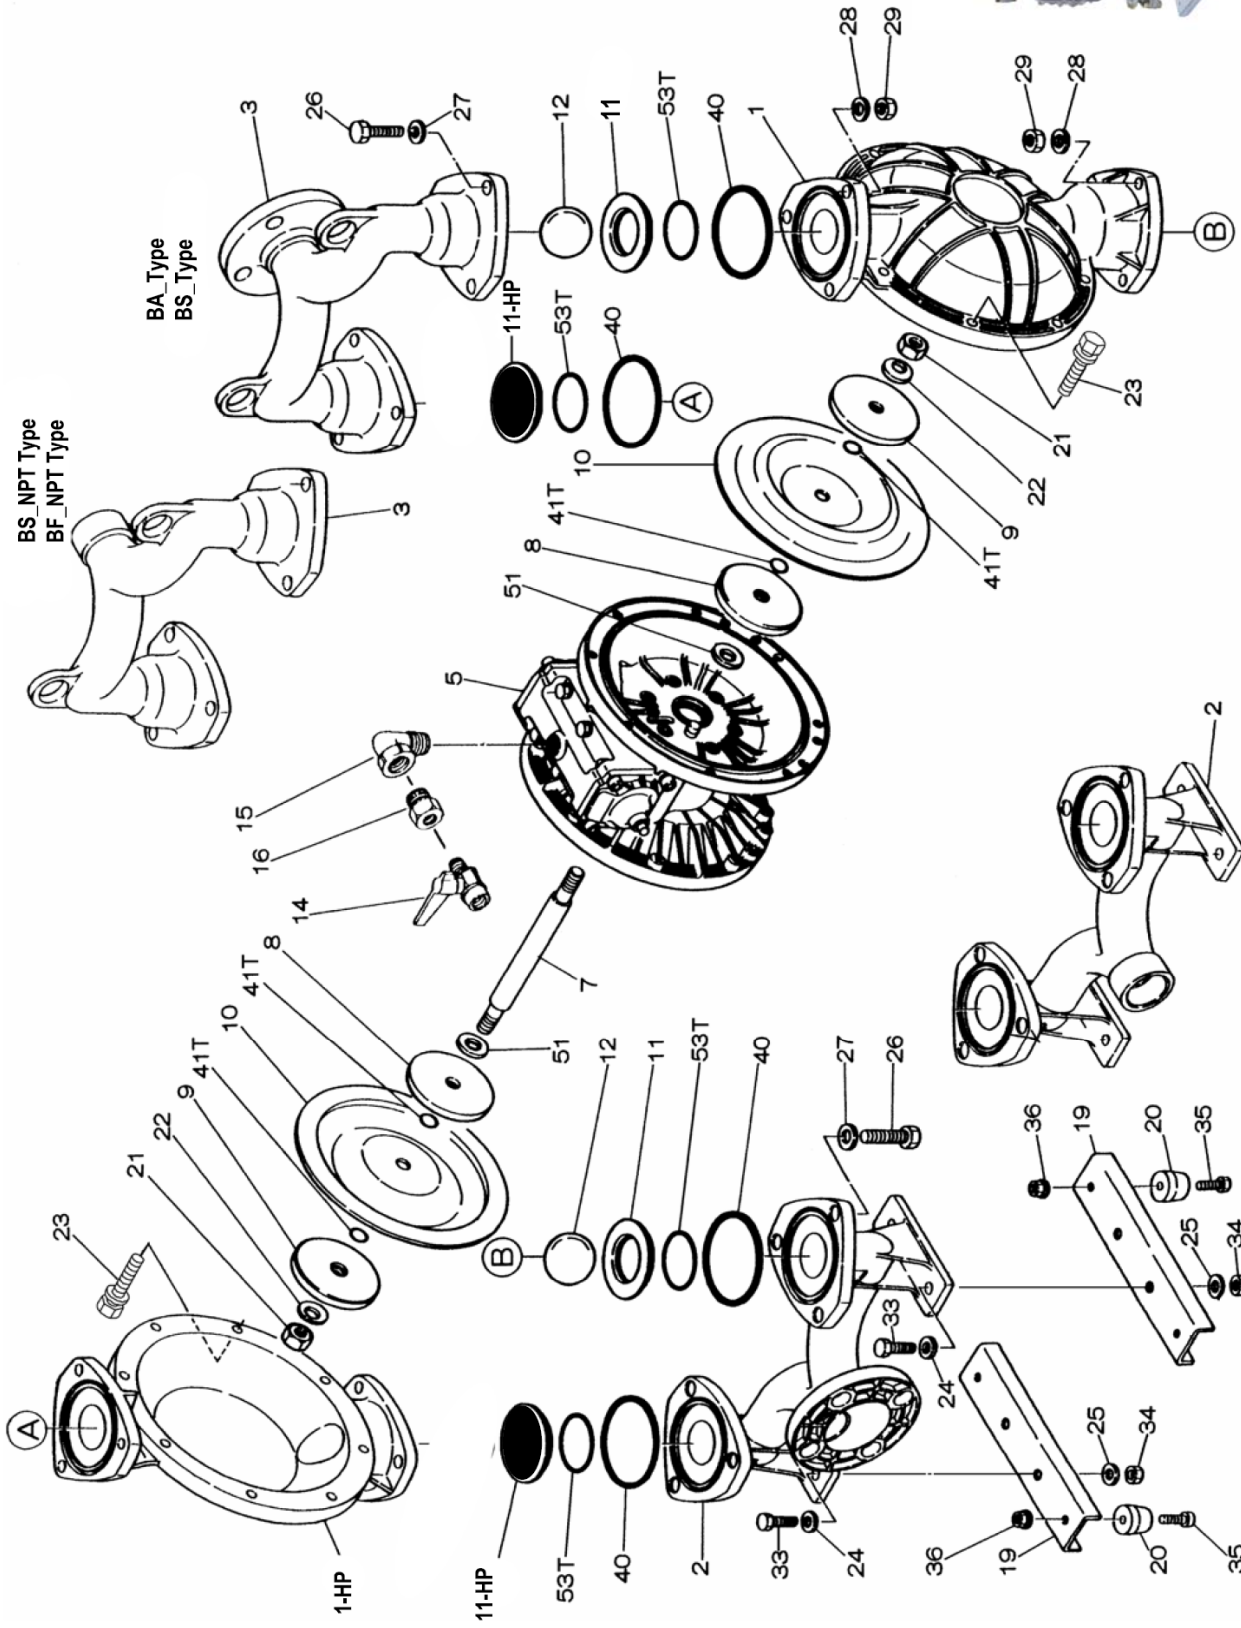

Exploded View NDP-40/50/80BA_BS_BF_HP

Model: NDP-40/50/80-HP
2:1 High Pressure

Yamada America, Inc.
955 East Algonquin Rd
Arlington Heights, IL 60005
Phone: 847.631.9200
Fax: 847.631.9273
www.yamadapump.com

No.	NDP-40BA?	NDP-40BS?	NDP-40BF?	NDP-50BA?	NDP-50BS?	NDP-50BF?	Description	Qty	
1	580960	712931	713156	580961	712932	713157	Out Chamber	1	
1-HP	580960-HP	712931-HP	713156-HP	580961-HP	712932-HP	713157-HP	Out Chamber - HP	1	
2	714367	712599	N/A	714369	712557	N/A	In Manifold - Flange	1	
		712601	713168		712559	713169	In Manifold - NPT	1	
3	714361	712598	N/A	714363	712556	N/A	Out Manifold - Flange	1	
		712600	713165		712558	713166	Out Manifold - NPT	1	
5	803111	803111	803111	803112	803112	803112	Body Assembly	1	
7	711900	711900	711900	711900	711900	711900	Center Rod	1	
8	711902							Center Disk	4
		711902	711902	711904	711904	711904	Center Disk	2	
9	N/A	711903	713369	N/A	711905	713370	Center Disk	2	
		711853	711853		711855	711855	711855	Diaphragm - Neoprene	2
10	C	771700	771700	771700	771702	771702	Diaphragm - Buna N	2	
	E	771854	771854	771854	771856	771856	Diaphragm - EPDM	2	
	V	771799	771799	771799	771800	771800	Diaphragm - Viton	2	
	H	771701	771701	771701	771703	771703	Diaphragm - Hytrel	2	
	S	771975	771975	771975	771976	771976	Diaphragm - Santoprene	2	
	C	771956	771956	771956	771957	771957	Valve Seat	2	
11	N	771994	771994	771994	771995	771995	Valve Seat	2	
	E	771921	771921	771921	771949	771949	Valve Seat	2	
	V	771997	771997	771997	771987	771987	Valve Seat	2	
	H	771793	771793	771793	771794	771794	Valve Seat	2	
	S	772003	772003	772003	772004	772004	Valve Seat	2	
11-HP	711908-HP	711908-HP	711908-HP	711709-HP	711709-HP	711709-HP	Valve Seat - HP	2	
12	C	770550	770550	770550	770627	770627	Ball	2	
	N	770584	770584	770584	770630	770630	Ball	2	
	E	770593	770593	770593	770633	770633	Ball	2	
	V	770602	770602	770602	770636	770636	Ball	2	
	H	770584	770584	770584	770630	770630	Ball	2	
	S	770593	770593	770593	770633	770633	Ball	2	
14	684321	684321	684321	684322	684322	684322	Ball Valve	1	
15	682523	682523	682523	682523	682523	682523	Elbow	1	
16	684339	684339	684339	N/A	N/A	N/A	Bushing	1	
19	711911	711911	711911	711928	711928	711928	Pump Base	2	
20	771402	771402	771402	771402	771402	771402	Cushion	4	
21	C	683408	683408	683408	683408	683408	Nut	2	
	N	683408	683408	683408	683408	683408	Nut	2	
	E	683408	683408	683408	683408	683408	Nut	2	
	V	706128	706128	706128	706128	706128	Nut	2	
	H	683408	683408	683408	683408	683408	Nut	2	
	S	683408	683408	683408	683408	683408	Nut	2	
22	682740	682740	682740	682740	682740	682740	Coned Disk Spring	2	
23	686162	621180	686160	686162	621180	686160	Bolt	16	
23a	621917	631937	631917	631917	631937	631917	Wave Spring Washer	16	
24	631014	631174	631014	631014	631174	631014	Plain Washer	4	
25	631917	631937	631917	631917	631937	631917	Wave Washer	4	
26	611203	621202	611202	611203	621202	611202	Bolt	12	
27	631015	631175	631015	631015	631175	631015	Plain Washer	12	
28	631918	631938	631918	631918	631938	631918	Wave Spring Washer	12	
29	627014	628014	627014	627014	628014	627014	Nut	12	
33	611175	621175	611175	611177	621175	611175	Bolt	4	
34	627013	628013	627013	627013	628013	627013	Nut	4	
35	611149	611149	611149	611149	611149	611149	Bolt	4	
36	682276	682276	682276	682276	682276	682276	Nut with Flange	4	
40	C	640065	640065	640065	640069	640069	O-Ring	4	
	N	640065	640065	640065	640069	640069	O-Ring	4	
	E	683999	683999	683999	684122	684122	O-Ring	4	
	V	642065	642065	642065	642069	642069	O-Ring	4	
	H	640065	640065	640065	640069	640069	O-Ring	4	
	S	683999	683999	683999	684122	684122	O-Ring	4	
51	770582	770582	770582	770582	770582	770582	Cushion	2	

Not Shown: Hose Assembly with fittings

Yamada America, Inc.
955 East Algonquin Rd
Arlington Heights, IL 60005
Phone: 847.631.9200
Fax: 847.631.9273
www.yamadapump.com