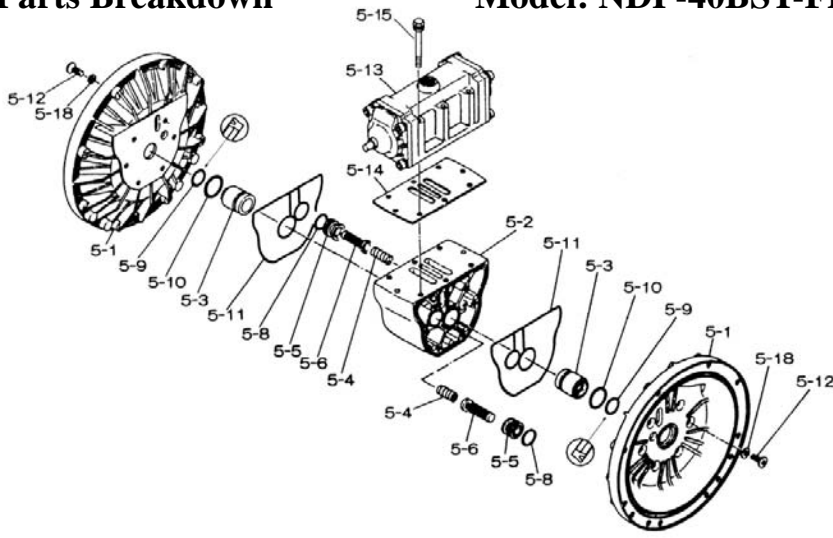

Yamada America, Inc.
955 East Algonquin Rd
Arlington Heights, IL 60005
Phone: 847.631.9200
www.yamadapump.com

Model: NDP-40BST-FDA

Reference			
No.	Description	Q'ty	NDP-40BST-FDA
1	Out Chamber	2	712931-EP
2	In Manifold	1	712601-TC-EP
3	Out Manifold	1	712600-TC-EP
5	Body Assembly*	1	803111-X
7	Center Rod	1	711939
8	Center Disk	2	707817
9	Center Disk	2	707818-EP
10	Diaphragm	2	770814
11	Valve Seat	4	711908
12	Ball	4	770692
14	Ball Valve	1	684321
15	Elbow	1	682523
16	Bushing	1	684339
19	Pump Base	2	711911-X
20	Cushion	4	771402
23	Bolt	16	621180
24	Plain Washer	24	631174
25	Spring Lock Washer	20	680257
26	Bolt	12	621202
27	Plain Washer	24	631175
28	Spring Lock Washer	12	680607
29	Nut	12	628014
33	Bolt	4	621175
34	Nut	4	628013
35	Bolt	4	611149
36	Nut with Flange	4	682276
40	O-ring	4	643065
41	O-ring	4	643015
53	O-ring	4	643136

803111-X Body Assembly			
5-1	Air Chamber	2	711933-X
5-2	Body	1	711936-X
5-3	Throat Bearing	2	772689
5-4	Spring	2	711937
5-5	Valve Seat	2	771740
5-6	Pilot Valve Assembly	2	832162
5-8	O-ring	2	640020
5-9	Packing	2	685444
5-10	O-ring	2	640029
5-11	Gasket	2	771742
5-12	Flat Head Bolt	12	682486-S
5-13	Valve Body Assembly*	1	802971-X
5-14	Gasket	1	771712
5-15	Bolt	6	684240-S
5-18	Plain Washer	12	684987

802971-X Valve Body Assembly			
5-13-1	Valve Body	1	711931-X
5-13-2	Cap A	1	580999-X
5-13-3	Cap B	1	581000-X
5-13-5	Spring Stopper	1	771735
5-13-6	Reset Button	1	712976-S
5-13-8	Gasket	2	771738
5-13-9	Hexagon Socket Head Bolt	8	685036
5-13-12	C Spool Valve Assembly	1	803115
5-13-13	O-ring	1	640005
5-13-14	Cushion	4	684128

803115 Air Valve Assembly (5-13-12)

Reference			
No.	Description		
A	Sleeve	1	803675
B	O-Ring	6	640037
C	Spool Assembly	1	803114
C-1	Spool	1	771733
C-2	Seal Ring	15	771732
C-3	O-Ring	5	640020
D	Spring Retainer	1	771735
E	C-Spring	2	711932
F	Block	1	771734