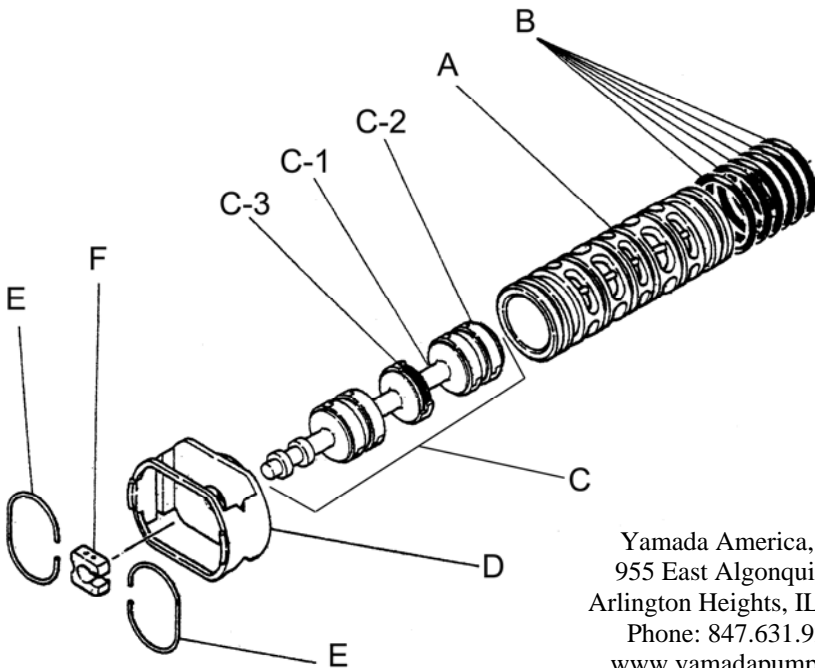

Yamada America, Inc.
955 East Algonquin Rd
Arlington Heights, IL 60005
Phone: 847.631.9200
www.yamadapump.com

Model: NDP-40BST-FDA

Reference			
No.	Description	Q'ty	NDP-40BST-FDA
1	Out Chamber	2	712931-EP
2	In Manifold	1	712601-TC-EP
3	Out Manifold	1	712600-TC-EP
5	Body Assembly*	1	803111-X
7	Center Rod	1	711939
8	Center Disk	2	707817
9	Center Disk	2	707818-EP
10	Diaphragm	2	770814
11	Valve Seat	4	711908
12	Ball	4	770692
14	Ball Valve	1	684321
15	Elbow	1	682523
16	Bushing	1	684339
19	Pump Base	2	711911-X
20	Cushion	4	771402
23	Bolt	16	621180
24	Plain Washer	24	631174
25	Spring Lock Washer	20	680257
26	Bolt	12	621202
27	Plain Washer	24	631175
28	Spring Lock Washer	12	680607
29	Nut	12	628014
33	Bolt	4	621175
34	Nut	4	628013
35	Bolt	4	611149
36	Nut with Flange	4	682276
40	O-ring	4	643065
41	O-ring	4	643015
53	O-ring	4	643136

803111-X Body Assembly			
5-1	Air Chamber	2	711933-X
5-2	Body	1	711936-X
5-3	Throat Bearing	2	772689
5-4	Spring	2	711937
5-5	Valve Seat	2	771740
5-6	Pilot Valve Assembly	2	832162
5-8	O-ring	2	640020
5-9	Packing	2	685444
5-10	O-ring	2	640029
5-11	Gasket	2	771742
5-12	Flat Head Bolt	12	682486-S
5-13	Valve Body Assembly*	1	802971-X
5-14	Gasket	1	771712
5-15	Bolt	6	684240-S
5-18	Plain Washer	12	684987

802971-X Valve Body Assembly			
5-13-1	Valve Body	1	711931-X
5-13-2	Cap A	1	580999-X
5-13-3	Cap B	1	581000-X
5-13-5	Spring Stopper	1	771735
5-13-6	Reset Button	1	712976-S
5-13-8	Gasket	2	771738
5-13-9	Hexagon Socket Head Bolt	8	685036
5-13-12	C Spool Valve Assembly	1	803115
5-13-13	O-ring	1	640005
5-13-14	Cushion	4	684128

803115 Air Valve Assembly (5-13-12)

Reference			
No.	Description		
A	Sleeve	1	803675
B	O-Ring	6	640037
C	Spool Assembly	1	803114
C-1	Spool	1	771733
C-2	Seal Ring	15	771732
C-3	O-Ring	5	640020
D	Spring Retainer	1	771735
E	C-Spring	2	711932
F	Block	1	771734