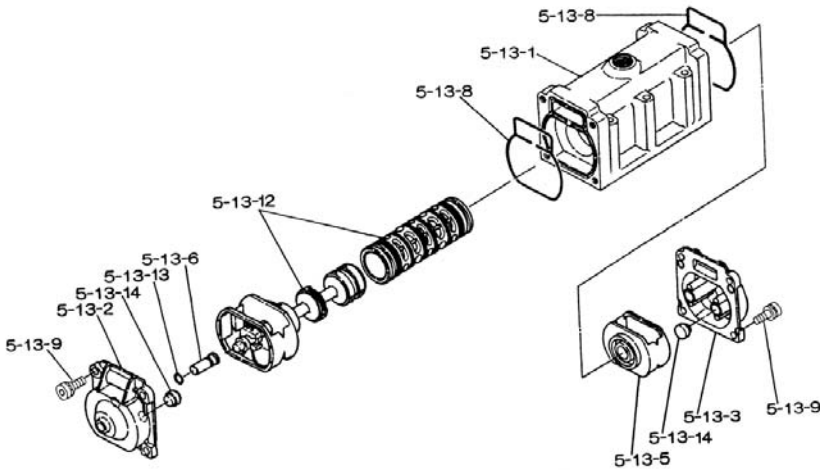

Yamada America, Inc.
955 East Algonquin Rd
Arlington Heights, IL 60005
Phone: 847.631.9200
www.yamadapump.com

Model: NDP-40BST-FDA

Reference			
No.	Description	Q'ty	NDP-40BST-FDA
1	Out Chamber	2	712931-EP
2	In Manifold	1	712601-TC-EP
3	Out Manifold	1	712600-TC-EP
5	Body Assembly*	1	803111-X
7	Center Rod	1	711939
8	Center Disk	2	707817
9	Center Disk	2	707818-EP
10	Diaphragm	2	770814
11	Valve Seat	4	711908
12	Ball	4	770692
14	Ball Valve	1	684321
15	Elbow	1	682523
16	Bushing	1	684339
19	Pump Base	2	711911-X
20	Cushion	4	771402
23	Bolt	16	621180
24	Plain Washer	24	631174
25	Spring Lock Washer	20	680257
26	Bolt	12	621202
27	Plain Washer	24	631175
28	Spring Lock Washer	12	680607
29	Nut	12	628014
33	Bolt	4	621175
34	Nut	4	628013
35	Bolt	4	611149
36	Nut with Flange	4	682276
40	O-ring	4	643065
41	O-ring	4	643015
53	O-ring	4	643136

803111-X Body Assembly			
5-1	Air Chamber	2	711933-X
5-2	Body	1	711936-X
5-3	Throat Bearing	2	772689
5-4	Spring	2	711937
5-5	Valve Seat	2	771740
5-6	Pilot Valve Assembly	2	832162
5-8	O-ring	2	640020
5-9	Packing	2	685444
5-10	O-ring	2	640029
5-11	Gasket	2	771742
5-12	Flat Head Bolt	12	682486-S
5-13	Valve Body Assembly*	1	802971-X
5-14	Gasket	1	771712
5-15	Bolt	6	684240-S
5-18	Plain Washer	12	684987

802971-X Valve Body Assembly			
5-13-1	Valve Body	1	711931-X
5-13-2	Cap A	1	580999-X
5-13-3	Cap B	1	581000-X
5-13-5	Spring Stopper	1	771735
5-13-6	Reset Button	1	712976-S
5-13-8	Gasket	2	771738
5-13-9	Hexagon Socket Head Bolt	8	685036
5-13-12	C Spool Valve Assembly	1	803115
5-13-13	O-ring	1	640005
5-13-14	Cushion	4	684128

803115 Air Valve Assembly (5-13-12)

Reference			
No.	Description		
A	Sleeve	1	803675
B	O-Ring	6	640037
C	Spool Assembly	1	803114
C-1	Spool	1	771733
C-2	Seal Ring	15	771732
C-3	O-Ring	5	640020
D	Spring Retainer	1	771735
E	C-Spring	2	711932
F	Block	1	771734