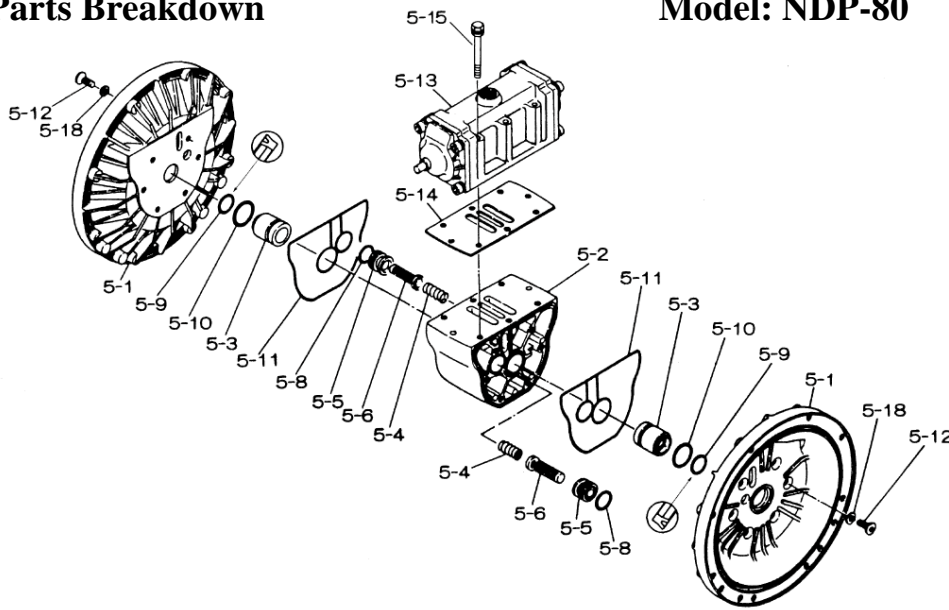

Yamada America, Inc.
955 East Algonquin Rd
Arlington Heights, IL 60005
Phone: 847.631.9200
www.yamadapump.com

Model: NDP-80BSV

Reference			
No.	Description	Q'ty	NDP-80BSV
1	Out Chamber	2	712933
2	In Manifold - Flange	1	712603
2	In Manifold - NPT	1	712605
3	Out Manifold - Flange	1	712602
3	Out Manifold - NPT	1	712604
5	Body Assembly*	1	803113
7	Center Rod	1	711901
8	Center Disk	2	711906
9	Center Disk	2	711907
10	Diaphragm	2	771801
11	Valve Seat	4	771998
12	Ball	4	770605
14	Ball Valve	1	684322
15	Elbow	1	682523
19	Pump Base	2	711912
20	Cushion	4	771402
21	Nut	2	706144
22	Coned Disk Spring	2	682740
23	Bolt	20	621183
24	Plain Washer	32	631174
25	Spring Lock Washer	28	680257
26	Bolt	16	621203
27	Plain Washer	32	631175
28	Spring Lock Washer	16	680607
29	Nut	16	628014
33	Bolt	4	621177
34	Nut	4	628013
35	Bolt	4	611149
36	Nut with Flange	4	682276
40	O-ring	4	642078
42	Bolt	4	683543

Body Assembly 803113			
Reference			
No.	Description		NDP-80BSV
5-1	Air Chamber	2	711935
5-2	Body	1	711936
5-3	Throat Bearing	2	772689
5-4	Spring	2	711937
5-5	Valve Seat	2	771740
5-6	Pilot Valve Assembly	2	832163
5-8	O-ring	2	640020
5-9	Packing	2	685444
5-10	O-ring	2	640029
5-11	Gasket	2	771742
5-12	Flat Head Bolt	12	683812
5-13	Valve Body Assembly *	1	802971
5-14	Gasket	1	771712
5-15	Bolt	6	684240
5-18	Plain Washer	12	684987

802971 Valve Body Assembly			
Reference			
No.	Description		NDP-80BSV
5-13-1	Valve Body	1	711931
5-13-2	Cap A	1	580999
5-13-3	Cap B	1	581000
5-13-5	Spring Stopper	1	771735
5-13-6	Reset Button	1	712976
5-13-8	Gasket	2	771738
5-13-9	Bolt	8	685036
5-13-12	C Spool Valve Assy.*	1	803115
5-13-13	O-ring	1	640005
5-13-14	Cushion	4	684128

803115 Air Valve Assembly (5-13-12)

803115 Air Valve Assembly (5-13-12)			
Reference			
No.	Description		
A	Sleeve	1	803675
B	O-Ring	6	640037
C	Spool Assembly	1	803114
C-1	Spool	1	771733
C-2	Seal Ring	15	771732
C-3	O-Ring	5	640020
D	Spring Retainer	1	771735
E	C-Spring	2	711932
F	Block	1	771734