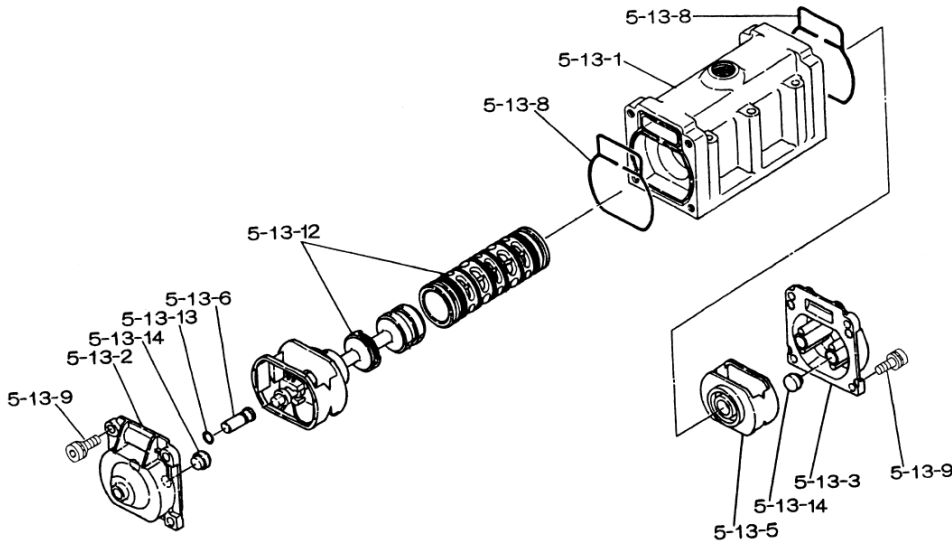

Yamada America, Inc.
955 East Algonquin Rd
Arlington Heights, IL 60005
Phone: 847.631.9200
www.yamadapump.com

Model: NDP-80BSV

Reference			
No.	Description	Q'ty	NDP-80BSV
1	Out Chamber	2	712933
2	In Manifold - Flange	1	712603
2	In Manifold - NPT	1	712605
3	Out Manifold - Flange	1	712602
3	Out Manifold - NPT	1	712604
5	Body Assembly*	1	803113
7	Center Rod	1	711901
8	Center Disk	2	711906
9	Center Disk	2	711907
10	Diaphragm	2	771801
11	Valve Seat	4	771998
12	Ball	4	770605
14	Ball Valve	1	684322
15	Elbow	1	682523
19	Pump Base	2	711912
20	Cushion	4	771402
21	Nut	2	706144
22	Coned Disk Spring	2	682740
23	Bolt	20	621183
24	Plain Washer	32	631174
25	Spring Lock Washer	28	680257
26	Bolt	16	621203
27	Plain Washer	32	631175
28	Spring Lock Washer	16	680607
29	Nut	16	628014
33	Bolt	4	621177
34	Nut	4	628013
35	Bolt	4	611149
36	Nut with Flange	4	682276
40	O-ring	4	642078
42	Bolt	4	683543

Body Assembly 803113			
Reference			
No.	Description		NDP-80BSV
5-1	Air Chamber	2	711935
5-2	Body	1	711936
5-3	Throat Bearing	2	772689
5-4	Spring	2	711937
5-5	Valve Seat	2	771740
5-6	Pilot Valve Assembly	2	832163
5-8	O-ring	2	640020
5-9	Packing	2	685444
5-10	O-ring	2	640029
5-11	Gasket	2	771742
5-12	Flat Head Bolt	12	683812
5-13	Valve Body Assembly *	1	802971
5-14	Gasket	1	771712
5-15	Bolt	6	684240
5-18	Plain Washer	12	684987

802971 Valve Body Assembly			
Reference			
No.	Description		NDP-80BSV
5-13-1	Valve Body	1	711931
5-13-2	Cap A	1	580999
5-13-3	Cap B	1	581000
5-13-5	Spring Stopper	1	771735
5-13-6	Reset Button	1	712976
5-13-8	Gasket	2	771738
5-13-9	Bolt	8	685036
5-13-12	C Spool Valve Assy.*	1	803115
5-13-13	O-ring	1	640005
5-13-14	Cushion	4	684128

803115 Air Valve Assembly (5-13-12)

803115 Air Valve Assembly (5-13-12)			
Reference			
No.	Description		
A	Sleeve	1	803675
B	O-Ring	6	640037
C	Spool Assembly	1	803114
C-1	Spool	1	771733
C-2	Seal Ring	15	771732
C-3	O-Ring	5	640020
D	Spring Retainer	1	771735
E	C-Spring	2	711932
F	Block	1	771734