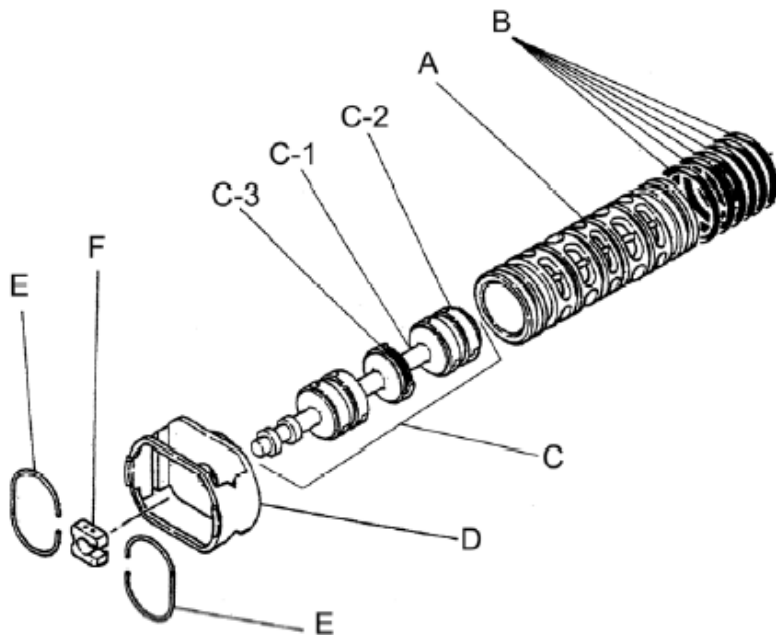

Repair Kits

K80-MV Liquid Side Kit includes the following:

No.	Description	Q'ty	Part No.
10	Diaphragm	2	771801
11	Valve Seat	4	771998
40	O-ring	4	642078
12	Ball	4	770605

K80-AM Air Side Kit includes the following:

No.	Description	Q'ty	Part No.
5-3	Throat Bearing	2	772689
5-4	Spring	2	711937
5-5	Valve Seat	2	771740
5-6	Pilot Valve Assembly	2	832163
5-8	O-ring	7	640020
5-9	Packing	2	685444
5-10	O-ring	2	640029
5-11	Gasket	2	771742
5-14	Gasket	1	771712
5-13-8	Gasket	2	771738
5-13-12 Seal	Seal Ring	15	771732
5-13-12 Sleeve	Sleeve Assembly	1	803675

Body Assembly 803113

Reference No.	Description	Q'ty	Part No.
5-1	Air Chamber	2	711935
5-2	Body	1	711936
5-3	Throat Bearing	2	772689
5-4	Spring	2	711937
5-5	Valve Seat	2	771740
5-6	Pilot Valve Assembly	2	832163
5-8	O-ring	2	640020
5-9	Packing	2	685444
5-10	O-ring	2	640029
5-11	Gasket	2	771742
5-12	Flat Head Bolt	12	683812
5-13	Valve Body Assembly	1	802971
5-14	Gasket	1	771712
5-15	Bolt	6	684240
5-18	Plain Washer	12	684987

Yamada America, Inc.
 955 East Algonquin Rd
 Arlington Heights, IL 60005
 Phone: 847.631.9200
 Fax: 847.631.9273
 www.yamadapump.com

802971 Valve Body Assembly			
Reference No.	Description	Q'ty	Part No.
5-13-1	Valve Body	1	711931
5-13-2	Cap A	1	580999
5-13-3	Cap B	1	581000
5-13-5	Spring Stopper	1	771735
5-13-6	Reset Button	1	712976
5-13-8	Gasket	2	771738
5-13-9	Bolt	8	685036
5-13-12	C Spool Valve Assy.	1	803115
5-13-12 Seal	Seal Ring	15	771732
5-13-12 Sleeve	Sleeve Assembly	1	803675
5-13-13	O-ring	1	640005
5-13-14	Cushion	4	684128