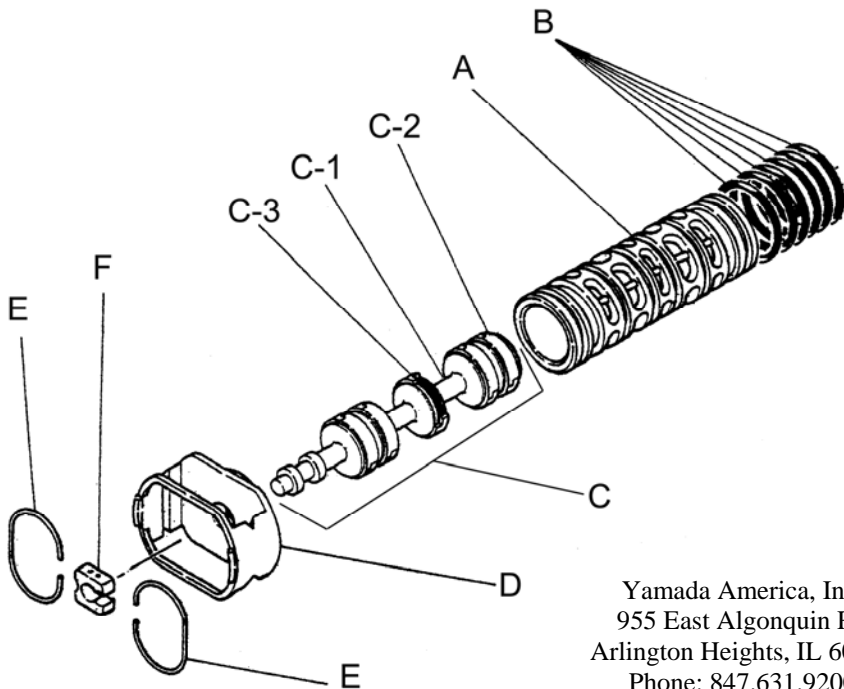

Yamada America, Inc.
955 East Algonquin Rd
Arlington Heights, IL 60005
Phone: 847.631.9200
www.yamadapump.com

Model: NDP-80BSV

Reference			
No.	Description	Q'ty	NDP-80BSV
1	Out Chamber	2	712933
2	In Manifold - Flange	1	712603
2	In Manifold - NPT	1	712605
3	Out Manifold - Flange	1	712602
3	Out Manifold - NPT	1	712604
5	Body Assembly*	1	803113
7	Center Rod	1	711901
8	Center Disk	2	711906
9	Center Disk	2	711907
10	Diaphragm	2	771801
11	Valve Seat	4	771998
12	Ball	4	770605
14	Ball Valve	1	684322
15	Elbow	1	682523
19	Pump Base	2	711912
20	Cushion	4	771402
21	Nut	2	706144
22	Coned Disk Spring	2	682740
23	Bolt	20	621183
24	Plain Washer	32	631174
25	Spring Lock Washer	28	680257
26	Bolt	16	621203
27	Plain Washer	32	631175
28	Spring Lock Washer	16	680607
29	Nut	16	628014
33	Bolt	4	621177
34	Nut	4	628013
35	Bolt	4	611149
36	Nut with Flange	4	682276
40	O-ring	4	642078
42	Bolt	4	683543

Body Assembly 803113			
Reference			
No.	Description		NDP-80BSV
5-1	Air Chamber	2	711935
5-2	Body	1	711936
5-3	Throat Bearing	2	772689
5-4	Spring	2	711937
5-5	Valve Seat	2	771740
5-6	Pilot Valve Assembly	2	832163
5-8	O-ring	2	640020
5-9	Packing	2	685444
5-10	O-ring	2	640029
5-11	Gasket	2	771742
5-12	Flat Head Bolt	12	683812
5-13	Valve Body Assembly *	1	802971
5-14	Gasket	1	771712
5-15	Bolt	6	684240
5-18	Plain Washer	12	684987

802971 Valve Body Assembly			
Reference			
No.	Description		NDP-80BSV
5-13-1	Valve Body	1	711931
5-13-2	Cap A	1	580999
5-13-3	Cap B	1	581000
5-13-5	Spring Stopper	1	771735
5-13-6	Reset Button	1	712976
5-13-8	Gasket	2	771738
5-13-9	Bolt	8	685036
5-13-12	C Spool Valve Assy.*	1	803115
5-13-13	O-ring	1	640005
5-13-14	Cushion	4	684128

803115 Air Valve Assembly (5-13-12)

803115 Air Valve Assembly (5-13-12)			
Reference			
No.	Description		
A	Sleeve	1	803675
B	O-Ring	6	640037
C	Spool Assembly	1	803114
C-1	Spool	1	771733
C-2	Seal Ring	15	771732
C-3	O-Ring	5	640020
D	Spring Retainer	1	771735
E	C-Spring	2	711932
F	Block	1	771734