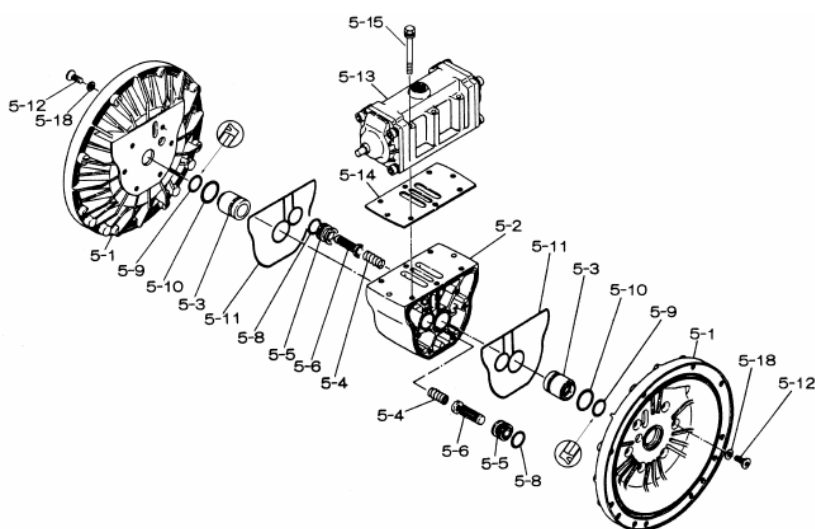

Model: NDP-80BSV
Part # 852652 - NPT
Part # 852307 - Flange

Yamada America, Inc.
 955 East Algonquin Rd
 Arlington Heights, IL 60005
 Phone: 847.631.9200
 Fax: 847.631.9273
 www.yamadapump.com

Reference No.	Description	Q'ty	Part No.
1	Out Chamber	2	712933
2	In Manifold - Flange	1	712603
2	In Manifold - NPT	1	712605
3	Out Manifold - Flange	1	712602
3	Out Manifold - NPT	1	712604
5	Body Assembly	1	803113
7	Center Rod	1	711901
8	Center Disk	2	711906
9	Center Disk	2	711907
10	Diaphragm	2	771801
11	Valve Seat	4	771998
12	Ball	4	770605
14	Ball Valve	1	684322
15	Elbow	1	682523
19	Pump Base	2	711912
20	Cushion	4	771402
21	Nut	2	706144
22	Coned Disk Spring	2	682740
23	Bolt	20	621182
23a	Washer	20	631937
24	Plain Washer	4	631174
25	Washer	4	631937
26	Bolt	16	621203
27	Plain Washer	16	631175
28	Spring Lock Washer	16	631938
29	Nut	16	628014
33	Bolt	4	621177
34	Nut	4	628013
35	Bolt	4	611149
36	Nut with Flange	4	682276
40	O-ring	4	642078
42	Bolt	4	683543
42a	Washer	4	631937

Repair Kits

K80-MV Liquid Side Kit includes the following:

No.	Description	Q'ty	Part No.
10	Diaphragm	2	771801
11	Valve Seat	4	771998
40	O-ring	4	642078
12	Ball	4	770605

K80-AM Air Side Kit includes the following:

No.	Description	Q'ty	Part No.
5-3	Throat Bearing	2	772689
5-4	Spring	2	711937
5-5	Valve Seat	2	771740
5-6	Pilot Valve Assembly	2	832163
5-8	O-ring	7	640020
5-9	Packing	2	685444
5-10	O-ring	2	640029
5-11	Gasket	2	771742
5-14	Gasket	1	771712
5-13-8	Gasket	2	771738
5-13-12 Seal	Seal Ring	15	771732
5-13-12 Sleeve	Sleeve Assembly	1	803675

Body Assembly 803113

Reference No.	Description	Q'ty	Part No.
5-1	Air Chamber	2	711935
5-2	Body	1	711936
5-3	Throat Bearing	2	772689
5-4	Spring	2	711937
5-5	Valve Seat	2	771740
5-6	Pilot Valve Assembly	2	832163
5-8	O-ring	2	640020
5-9	Packing	2	685444
5-10	O-ring	2	640029
5-11	Gasket	2	771742
5-12	Flat Head Bolt	12	683812
5-13	Valve Body Assembly	1	802971
5-14	Gasket	1	771712
5-15	Bolt	6	684240
5-18	Plain Washer	12	684987