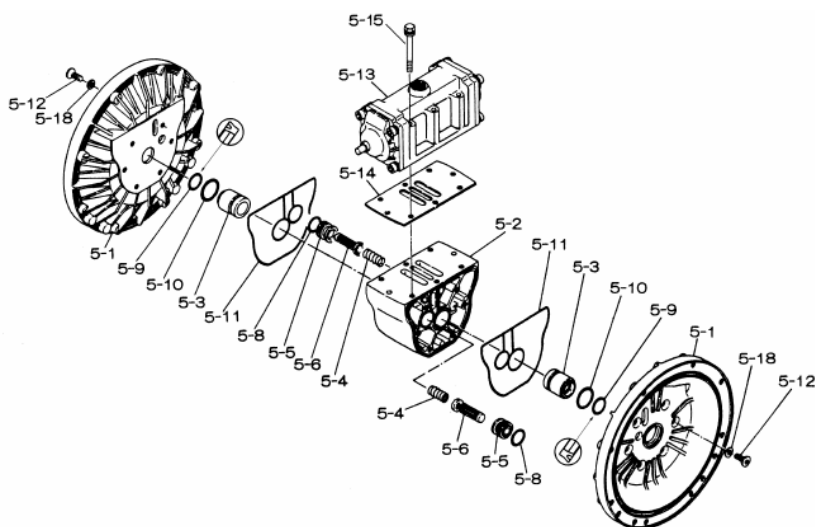

Model: NDP-80BST
Part # 852651 - NPT
Part # 852243 - Flange

Yamada America, Inc.
 955 East Algonquin Rd
 Arlington Heights, IL 60005
 Phone: 847.631.9200
 Fax: 847.631.9273
 www.yamadapump.com

Reference No.	Description	Q'ty	Part No.
1	Out Chamber	2	712933
2	In Manifold - Flange	1	712603
2	In Manifold - NPT	1	712605
3	Out Manifold - Flange	1	712602
3	Out Manifold - NPT	1	712604
5	Body Assembly	1	803113
7	Center Rod	1	711940
8	Center Disk	2	711041
9	Center Disk	2	711039
10	Diaphragm	2	770934
11	Valve Seat	4	711910
12	Ball	4	770694
14	Ball Valve	1	684322
15	Elbow	1	682523
19	Pump Base	2	711912
20	Cushion	4	771402
21	Nut	2	706144
22	Coned Disk Spring	2	682740
23	Bolt	20	621182
23a	Washer	20	631937
24	Plain Washer	4	631174
25	Washer	4	631937
26	Bolt	16	621203
27	Plain Washer	16	631175
28	Spring Lock Washer	16	631938
29	Nut	16	628014
33	Bolt	4	621177
34	Nut	4	628013
35	Bolt	4	611149
36	Nut with Flange	4	682276
40	O-ring	4	643078
41T	O-ring	4	643015
42	Bolt	4	683543
42a	Washer	4	631937
53T	O-ring	4	643145

Repair Kits			
K80-MT Liquid Side Kit includes the following:			
10	Diaphragm	2	770934
12	Ball	4	770694
40	O-ring	4	643078
53T	O-ring	4	643145
41T	O-ring	4	643015

K80-AM Air Side Kit includes the following:			
5-3	Throat Bearing	2	772689
5-4	Spring	2	711937
5-5	Valve Seat	2	771740
5-6	Pilot Valve Assembly	2	832163
5-8	O-ring	7	640020
5-9	Packing	2	685444
5-10	O-ring	2	640029
5-11	Gasket	2	771742
5-14	Gasket	1	771712
5-13-8	Gasket	2	771738
5-13-12 Seal	Seal Ring	15	771732
5-13-12 Sleeve	Sleeve Assembly	1	803675

Body Assembly 803113			
Reference No.	Description	Q'ty	Part No.
5-1	Air Chamber	2	711935
5-2	Body	1	711936
5-3	Throat Bearing	2	772689
5-4	Spring	2	711937
5-5	Valve Seat	2	771740
5-6	Pilot Valve Assembly	2	832163
5-8	O-ring	2	640020
5-9	Packing	2	685444
5-10	O-ring	2	640029
5-11	Gasket	2	771742
5-12	Flat Head Bolt	12	683812
5-13	Valve Body Assembly	1	802971
5-14	Gasket	1	771712
5-15	Bolt	6	684240
5-18	Plain Washer	12	684987