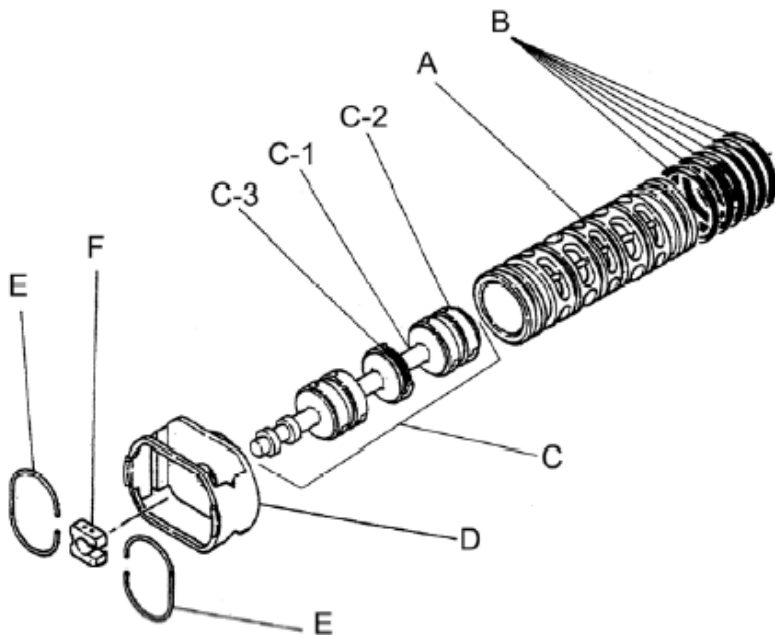

Repair Kits			
K80-MT Liquid Side Kit includes the following:			
10	Diaphragm	2	770934
12	Ball	4	770694
40	O-ring	4	643078
53T	O-ring	4	643145
41T	O-ring	4	643015

K80-AM Air Side Kit includes the following:			
5-3	Throat Bearing	2	772689
5-4	Spring	2	711937
5-5	Valve Seat	2	771740
5-6	Pilot Valve Assembly	2	832163
5-8	O-ring	7	640020
5-9	Packing	2	685444
5-10	O-ring	2	640029
5-11	Gasket	2	771742
5-14	Gasket	1	771712
5-13-8	Gasket	2	771738
5-13-12 Seal	Seal Ring	15	771732
5-13-12 Sleeve	Sleeve Assembly	1	803675

Body Assembly 803113			
Reference No.	Description	Q'ty	Part No.
5-1	Air Chamber	2	711935
5-2	Body	1	711936
5-3	Throat Bearing	2	772689
5-4	Spring	2	711937
5-5	Valve Seat	2	771740
5-6	Pilot Valve Assembly	2	832163
5-8	O-ring	2	640020
5-9	Packing	2	685444
5-10	O-ring	2	640029
5-11	Gasket	2	771742
5-12	Flat Head Bolt	12	683812
5-13	Valve Body Assembly	1	802971
5-14	Gasket	1	771712
5-15	Bolt	6	684240
5-18	Plain Washer	12	684987

Yamada America, Inc.
 955 East Algonquin Rd
 Arlington Heights, IL 60005
 Phone: 847.631.9200
 Fax: 847.631.9273
 www.yamadapump.com

802971 Valve Body Assembly			
Reference No.	Description	Q'ty	Part No.
5-13-1	Valve Body	1	711931
5-13-2	Cap A	1	580999
5-13-3	Cap B	1	581000
5-13-5	Spring Stopper	1	771735
5-13-6	Reset Button	1	712976
5-13-8	Gasket	2	771738
5-13-9	Bolt	8	685036
5-13-12	C Spool Valve Assy.	1	803115
5-13-12 Seal	Seal Ring	15	771732
5-13-12 Sleeve	Sleeve Assembly	1	803675
5-13-13	O-ring	1	640005
5-13-14	Cushion	4	684128