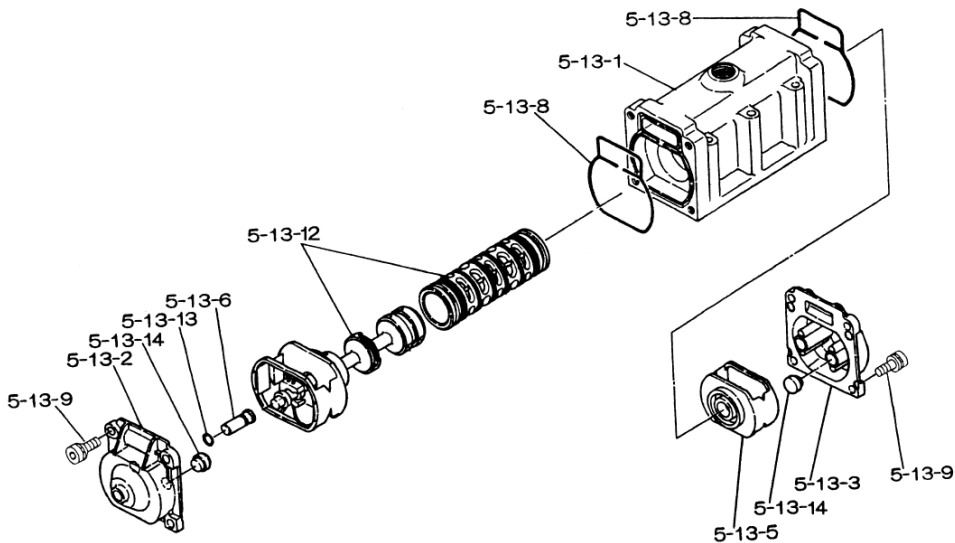

Yamada America, Inc.
955 East Algonquin Rd
Arlington Heights, IL 60005
Phone: 847.631.9200
www.yamadapump.com

Model: NDP-80BSH

Reference			
No.	Description	Q'ty	NDP-80BSH
1	Out Chamber	2	712933
2	In Manifold - Flange	1	712603
2	In Manifold - NPT	1	712605
3	Out Manifold - Flange	1	712602
3	Out Manifold - NPT	1	712604
5	Body Assembly*	1	803113
7	Center Rod	1	711901
8	Center Disk	2	711906
9	Center Disk	2	711907
10	Diaphragm	2	771705
11	Valve Seat	4	771795
12	Ball	4	770587
14	Ball Valve	1	684322
15	Elbow	1	682523
19	Pump Base	2	711912
20	Cushion	4	771402
21	Nut	2	683408
22	Coned Disk Spring	2	682740
23	Bolt	20	621183
24	Plain Washer	32	631174
25	Spring Lock Washer	28	680257
26	Bolt	16	621203
27	Plain Washer	32	631175
28	Spring Lock Washer	16	680607
29	Nut	16	628014
33	Bolt	4	621177
34	Nut	4	628013
35	Bolt	4	611149
36	Nut with Flange	4	682276
40	O-ring	4	640078
42	Bolt	4	683543

Body Assembly 803113			
Reference	No.	Description	NDP-80BSH
	5-1	Air Chamber	2 711935
	5-2	Body	1 711936
	5-3	Throat Bearing	2 772689
	5-4	Spring	2 711937
	5-5	Valve Seat	2 771740
	5-6	Pilot Valve Assembly	2 832163
	5-8	O-ring	2 640020
	5-9	Packing	2 685444
	5-10	O-ring	2 640029
	5-11	Gasket	2 771742
	5-12	Flat Head Bolt	12 683812
	5-13	Valve Body Assembly *	1 802971
	5-14	Gasket	1 771712
	5-15	Bolt	6 684240
	5-18	Plain Washer	12 684987

802971 Valve Body Assembly			
Reference	No.	Description	NDP-80BSH
	5-13-1	Valve Body	1 711931
	5-13-2	Cap A	1 580999
	5-13-3	Cap B	1 581000
	5-13-5	Spring Stopper	1 771735
	5-13-6	Reset Button	1 712976
	5-13-8	Gasket	2 771738
	5-13-9	Bolt	8 685036
	5-13-12	C Spool Valve Assy.*	1 803115
	5-13-13	O-ring	1 640005
	5-13-14	Cushion	4 684128

803115 Air Valve Assembly (5-13-12)			
Reference	No.	Description	NDP-80BSH
	A	Sleeve	1 803675
	B	O-Ring	6 640037
	C	Spool Assembly	1 803114
	C-1	Spool	1 771733
	C-2	Seal Ring	15 771732
	C-3	O-Ring	5 640020
	D	Spring Retainer	1 771735
	E	C-Spring	2 711932
	F	Block	1 771734