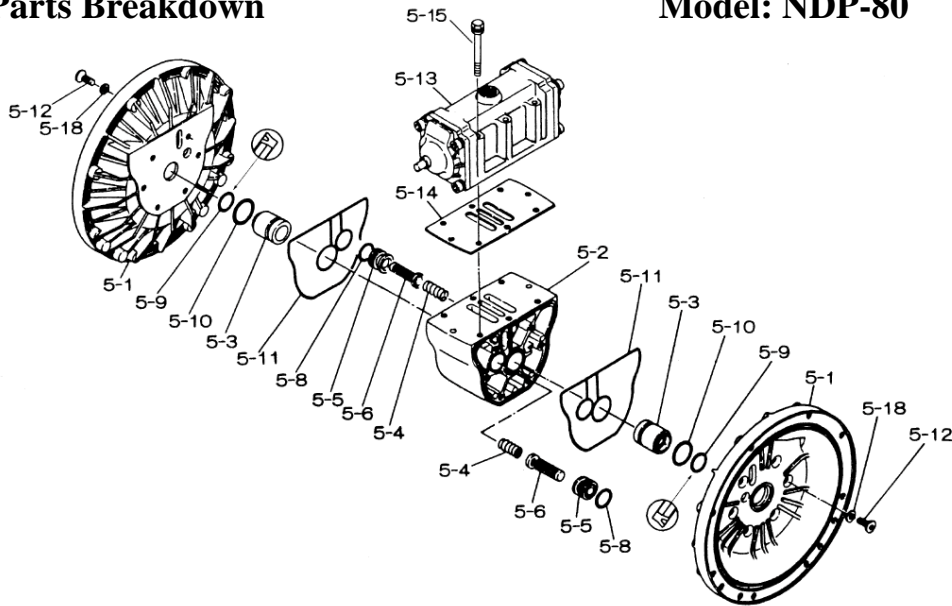

Yamada America, Inc.
955 East Algonquin Rd
Arlington Heights, IL 60005
Phone: 847.631.9200
www.yamadapump.com

Model: NDP-80BSH

Reference			
No.	Description	Q'ty	NDP-80BSH
1	Out Chamber	2	712933
2	In Manifold - Flange	1	712603
2	In Manifold - NPT	1	712605
3	Out Manifold - Flange	1	712602
3	Out Manifold - NPT	1	712604
5	Body Assembly*	1	803113
7	Center Rod	1	711901
8	Center Disk	2	711906
9	Center Disk	2	711907
10	Diaphragm	2	771705
11	Valve Seat	4	771795
12	Ball	4	770587
14	Ball Valve	1	684322
15	Elbow	1	682523
19	Pump Base	2	711912
20	Cushion	4	771402
21	Nut	2	683408
22	Coned Disk Spring	2	682740
23	Bolt	20	621183
24	Plain Washer	32	631174
25	Spring Lock Washer	28	680257
26	Bolt	16	621203
27	Plain Washer	32	631175
28	Spring Lock Washer	16	680607
29	Nut	16	628014
33	Bolt	4	621177
34	Nut	4	628013
35	Bolt	4	611149
36	Nut with Flange	4	682276
40	O-ring	4	640078
42	Bolt	4	683543

Body Assembly 803113			
Reference	No.	Description	NDP-80BSH
	5-1	Air Chamber	2 711935
	5-2	Body	1 711936
	5-3	Throat Bearing	2 772689
	5-4	Spring	2 711937
	5-5	Valve Seat	2 771740
	5-6	Pilot Valve Assembly	2 832163
	5-8	O-ring	2 640020
	5-9	Packing	2 685444
	5-10	O-ring	2 640029
	5-11	Gasket	2 771742
	5-12	Flat Head Bolt	12 683812
	5-13	Valve Body Assembly *	1 802971
	5-14	Gasket	1 771712
	5-15	Bolt	6 684240
	5-18	Plain Washer	12 684987

802971 Valve Body Assembly			
Reference	No.	Description	NDP-80BSH
	5-13-1	Valve Body	1 711931
	5-13-2	Cap A	1 580999
	5-13-3	Cap B	1 581000
	5-13-5	Spring Stopper	1 771735
	5-13-6	Reset Button	1 712976
	5-13-8	Gasket	2 771738
	5-13-9	Bolt	8 685036
	5-13-12	C Spool Valve Assy.*	1 803115
	5-13-13	O-ring	1 640005
	5-13-14	Cushion	4 684128

803115 Air Valve Assembly (5-13-12)			
Reference	No.	Description	NDP-80BSH
	A	Sleeve	1 803675
	B	O-Ring	6 640037
	C	Spool Assembly	1 803114
	C-1	Spool	1 771733
	C-2	Seal Ring	15 771732
	C-3	O-Ring	5 640020
	D	Spring Retainer	1 771735
	E	C-Spring	2 711932
	F	Block	1 771734