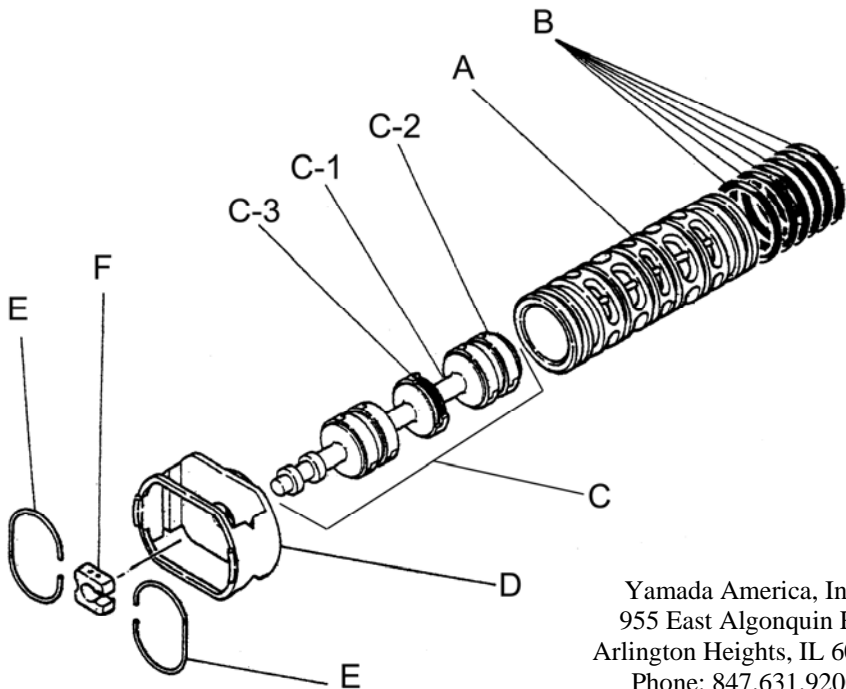

Yamada America, Inc.
955 East Algonquin Rd
Arlington Heights, IL 60005
Phone: 847.631.9200
www.yamadapump.com

Model: NDP-80BSH

Reference			
No.	Description	Q'ty	NDP-80BSH
1	Out Chamber	2	712933
2	In Manifold - Flange	1	712603
2	In Manifold - NPT	1	712605
3	Out Manifold - Flange	1	712602
3	Out Manifold - NPT	1	712604
5	Body Assembly*	1	803113
7	Center Rod	1	711901
8	Center Disk	2	711906
9	Center Disk	2	711907
10	Diaphragm	2	771705
11	Valve Seat	4	771795
12	Ball	4	770587
14	Ball Valve	1	684322
15	Elbow	1	682523
19	Pump Base	2	711912
20	Cushion	4	771402
21	Nut	2	683408
22	Coned Disk Spring	2	682740
23	Bolt	20	621183
24	Plain Washer	32	631174
25	Spring Lock Washer	28	680257
26	Bolt	16	621203
27	Plain Washer	32	631175
28	Spring Lock Washer	16	680607
29	Nut	16	628014
33	Bolt	4	621177
34	Nut	4	628013
35	Bolt	4	611149
36	Nut with Flange	4	682276
40	O-ring	4	640078
42	Bolt	4	683543

Body Assembly 803113			
Reference	No.	Description	NDP-80BSH
	5-1	Air Chamber	2 711935
	5-2	Body	1 711936
	5-3	Throat Bearing	2 772689
	5-4	Spring	2 711937
	5-5	Valve Seat	2 771740
	5-6	Pilot Valve Assembly	2 832163
	5-8	O-ring	2 640020
	5-9	Packing	2 685444
	5-10	O-ring	2 640029
	5-11	Gasket	2 771742
	5-12	Flat Head Bolt	12 683812
	5-13	Valve Body Assembly *	1 802971
	5-14	Gasket	1 771712
	5-15	Bolt	6 684240
	5-18	Plain Washer	12 684987

802971 Valve Body Assembly			
Reference	No.	Description	NDP-80BSH
	5-13-1	Valve Body	1 711931
	5-13-2	Cap A	1 580999
	5-13-3	Cap B	1 581000
	5-13-5	Spring Stopper	1 771735
	5-13-6	Reset Button	1 712976
	5-13-8	Gasket	2 771738
	5-13-9	Bolt	8 685036
	5-13-12	C Spool Valve Assy.*	1 803115
	5-13-13	O-ring	1 640005
	5-13-14	Cushion	4 684128

803115 Air Valve Assembly (5-13-12)			
Reference	No.	Description	NDP-80BSH
	A	Sleeve	1 803675
	B	O-Ring	6 640037
	C	Spool Assembly	1 803114
	C-1	Spool	1 771733
	C-2	Seal Ring	15 771732
	C-3	O-Ring	5 640020
	D	Spring Retainer	1 771735
	E	C-Spring	2 711932
	F	Block	1 771734