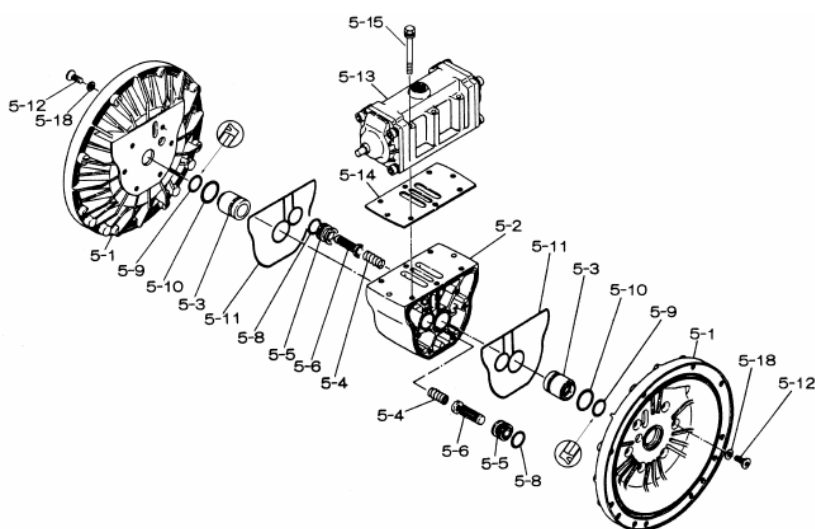

Yamada America, Inc.
955 East Algonquin Rd
Arlington Heights, IL 60005
Phone: 847.631.9200
Fax: 847.631.9273
www.yamadapump.com

Model: NDP-80BSC
Part # 852653 - NPT
Part # 852431 - Flange

Reference No.	Description	Q'ty	Part No.
1	Out Chamber	2	712933
2	In Manifold - Flange	1	712603
2	In Manifold - NPT	1	712605
3	Out Manifold - Flange	1	712602
3	Out Manifold - NPT	1	712604
5	Body Assembly	1	803113
7	Center Rod	1	711901
8	Center Disk	2	711906
9	Center Disk	2	711907
10	Diaphragm	2	771857
11	Valve Seat	4	771958
12	Ball	4	770559
14	Ball Valve	1	684322
15	Elbow	1	682523
19	Pump Base	2	711912
20	Cushion	4	771402
21	Nut	2	683408
22	Coned Disk Spring	2	682740
23	Bolt	20	621182
23a	Washer	20	631937
24	Plain Washer	4	631174
25	Washer	4	631937
26	Bolt	16	621203
27	Plain Washer	16	631175
28	Spring Lock Washer	16	631938
29	Nut	16	628014
33	Bolt	4	621177
34	Nut	4	628013
35	Bolt	4	611149
36	Nut with Flange	4	682276
40	O-ring	4	640078
42	Bolt	4	683543
42a	Washer	4	631937

Repair Kits

K80-MC Liquid Side Kit includes the following:

No.	Description	Q'ty	Part No.
10	Diaphragm	2	771857
11	Valve Seat	4	771958
40	O-ring	4	640078
12	Ball	4	770559

K80-AM Air Side Kit includes the following:

No.	Description	Q'ty	Part No.
5-3	Throat Bearing	2	772689
5-4	Spring	2	711937
5-5	Valve Seat	2	771740
5-6	Pilot Valve Assembly	2	832163
5-8	O-ring	7	640020
5-9	Packing	2	685444
5-10	O-ring	2	640029
5-11	Gasket	2	771742
5-14	Gasket	1	771712
5-13-8	Gasket	2	771738
5-13-12 Seal	Seal Ring	15	771732
5-13-12 Sleeve	Sleeve Assembly	1	803675

Body Assembly 803113

Reference No.	Description	Q'ty	Part No.
5-1	Air Chamber	2	711935
5-2	Body	1	711936
5-3	Throat Bearing	2	772689
5-4	Spring	2	711937
5-5	Valve Seat	2	771740
5-6	Pilot Valve Assembly	2	832163
5-8	O-ring	2	640020
5-9	Packing	2	685444
5-10	O-ring	2	640029
5-11	Gasket	2	771742
5-12	Flat Head Bolt	12	683812
5-13	Valve Body Assembly	1	802971
5-14	Gasket	1	771712
5-15	Bolt	6	684240
5-18	Plain Washer	12	684987