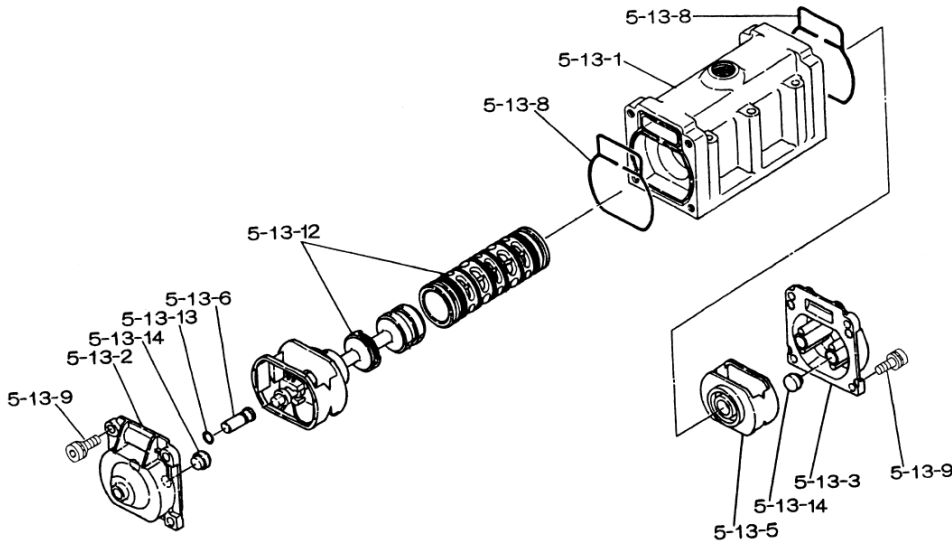

Yamada America, Inc.
955 East Algonquin Rd
Arlington Heights, IL 60005
Phone: 847.631.9200
www.yamadapump.com

Model: NDP-80BSC

Reference			
No.	Description	Q'ty	NDP-80BSC
1	Out Chamber	2	712933
2	In Manifold - Flange	1	712603
2	In Manifold - NPT	1	712605
3	Out Manifold - Flange	1	712602
3	Out Manifold - NPT	1	712604
5	Body Assembly*	1	803113
7	Center Rod	1	711901
8	Center Disk	2	711906
9	Center Disk	2	711907
10	Diaphragm	2	771857
11	Valve Seat	4	771958
12	Ball	4	770559
14	Ball Valve	1	684322
15	Elbow	1	682523
19	Pump Base	2	711912
20	Cushion	4	771402
21	Nut	2	683408
22	Coned Disk Spring	2	682740
23	Bolt	20	621183
24	Plain Washer	32	631174
25	Spring Lock Washer	28	680257
26	Bolt	16	621203
27	Plain Washer	32	631175
28	Spring Lock Washer	16	680607
29	Nut	16	628014
33	Bolt	4	621177
34	Nut	4	628013
35	Bolt	4	611149
36	Nut with Flange	4	682276
40	O-ring	4	640078
42	Bolt	4	683543

Body Assembly 803113			
Reference			
No.	Description		NDP-80BSC
5-1	Air Chamber	2	711935
5-2	Body	1	711936
5-3	Throat Bearing	2	772689
5-4	Spring	2	711937
5-5	Valve Seat	2	771740
5-6	Pilot Valve Assembly	2	832163
5-8	O-ring	2	640020
5-9	Packing	2	685444
5-10	O-ring	2	640029
5-11	Gasket	2	771742
5-12	Flat Head Bolt	12	683812
5-13	Valve Body Assembly *	1	802971
5-14	Gasket	1	771712
5-15	Bolt	6	684240
5-18	Plain Washer	12	684987

802971 Valve Body Assembly			
Reference			
No.	Description		NDP-80BSC
5-13-1	Valve Body	1	711931
5-13-2	Cap A	1	580999
5-13-3	Cap B	1	581000
5-13-5	Spring Stopper	1	771735
5-13-6	Reset Button	1	712976
5-13-8	Gasket	2	771738
5-13-9	Bolt	8	685036
5-13-12	C Spool Valve Assy. *	1	803115
5-13-13	O-ring	1	640005
5-13-14	Cushion	4	684128

803115 Air Valve Assembly (5-13-12)

803115 Air Valve Assembly (5-13-12)			
Reference			
No.	Description		
A	Sleeve	1	803675
B	O-Ring	6	640037
C	Spool Assembly	1	803114
C-1	Spool	1	771733
C-2	Seal Ring	15	771732
C-3	O-Ring	5	640020
D	Spring Retainer	1	771735
E	C-Spring	2	711932
F	Block	1	771734