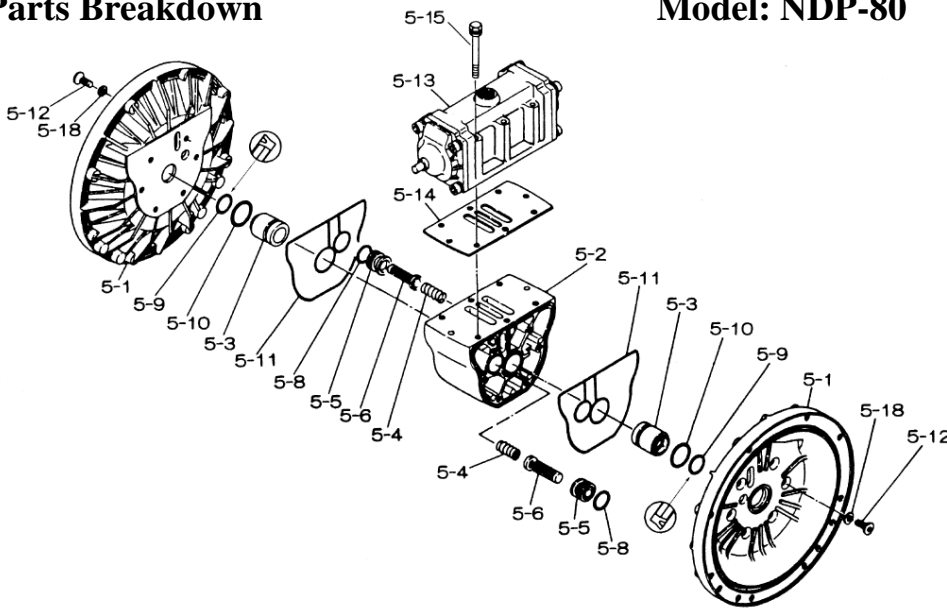

Yamada America, Inc.
955 East Algonquin Rd
Arlington Heights, IL 60005
Phone: 847.631.9200
www.yamadapump.com

Model: NDP-80BSC

Reference			
No.	Description	Q'ty	NDP-80BSC
1	Out Chamber	2	712933
2	In Manifold - Flange	1	712603
2	In Manifold - NPT	1	712605
3	Out Manifold - Flange	1	712602
3	Out Manifold - NPT	1	712604
5	Body Assembly*	1	803113
7	Center Rod	1	711901
8	Center Disk	2	711906
9	Center Disk	2	711907
10	Diaphragm	2	771857
11	Valve Seat	4	771958
12	Ball	4	770559
14	Ball Valve	1	684322
15	Elbow	1	682523
19	Pump Base	2	711912
20	Cushion	4	771402
21	Nut	2	683408
22	Coned Disk Spring	2	682740
23	Bolt	20	621183
24	Plain Washer	32	631174
25	Spring Lock Washer	28	680257
26	Bolt	16	621203
27	Plain Washer	32	631175
28	Spring Lock Washer	16	680607
29	Nut	16	628014
33	Bolt	4	621177
34	Nut	4	628013
35	Bolt	4	611149
36	Nut with Flange	4	682276
40	O-ring	4	640078
42	Bolt	4	683543

Body Assembly 803113			
Reference			
No.	Description		NDP-80BSC
5-1	Air Chamber	2	711935
5-2	Body	1	711936
5-3	Throat Bearing	2	772689
5-4	Spring	2	711937
5-5	Valve Seat	2	771740
5-6	Pilot Valve Assembly	2	832163
5-8	O-ring	2	640020
5-9	Packing	2	685444
5-10	O-ring	2	640029
5-11	Gasket	2	771742
5-12	Flat Head Bolt	12	683812
5-13	Valve Body Assembly *	1	802971
5-14	Gasket	1	771712
5-15	Bolt	6	684240
5-18	Plain Washer	12	684987

802971 Valve Body Assembly			
Reference			
No.	Description		NDP-80BSC
5-13-1	Valve Body	1	711931
5-13-2	Cap A	1	580999
5-13-3	Cap B	1	581000
5-13-5	Spring Stopper	1	771735
5-13-6	Reset Button	1	712976
5-13-8	Gasket	2	771738
5-13-9	Bolt	8	685036
5-13-12	C Spool Valve Assy. *	1	803115
5-13-13	O-ring	1	640005
5-13-14	Cushion	4	684128

803115 Air Valve Assembly (5-13-12)

803115 Air Valve Assembly (5-13-12)			
Reference			
No.	Description		
A	Sleeve	1	803675
B	O-Ring	6	640037
C	Spool Assembly	1	803114
C-1	Spool	1	771733
C-2	Seal Ring	15	771732
C-3	O-Ring	5	640020
D	Spring Retainer	1	771735
E	C-Spring	2	711932
F	Block	1	771734