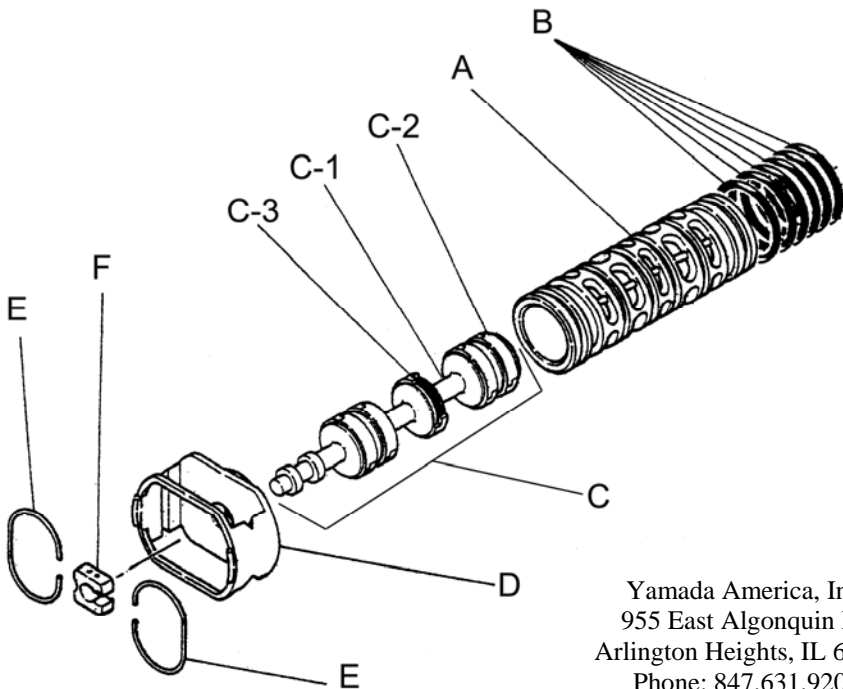

Yamada America, Inc.
955 East Algonquin Rd
Arlington Heights, IL 60005
Phone: 847.631.9200
www.yamadapump.com

Model: NDP-80BSC

Reference			
No.	Description	Q'ty	NDP-80BSC
1	Out Chamber	2	712933
2	In Manifold - Flange	1	712603
2	In Manifold - NPT	1	712605
3	Out Manifold - Flange	1	712602
3	Out Manifold - NPT	1	712604
5	Body Assembly*	1	803113
7	Center Rod	1	711901
8	Center Disk	2	711906
9	Center Disk	2	711907
10	Diaphragm	2	771857
11	Valve Seat	4	771958
12	Ball	4	770559
14	Ball Valve	1	684322
15	Elbow	1	682523
19	Pump Base	2	711912
20	Cushion	4	771402
21	Nut	2	683408
22	Coned Disk Spring	2	682740
23	Bolt	20	621183
24	Plain Washer	32	631174
25	Spring Lock Washer	28	680257
26	Bolt	16	621203
27	Plain Washer	32	631175
28	Spring Lock Washer	16	680607
29	Nut	16	628014
33	Bolt	4	621177
34	Nut	4	628013
35	Bolt	4	611149
36	Nut with Flange	4	682276
40	O-ring	4	640078
42	Bolt	4	683543

Body Assembly 803113			
Reference			
No.	Description		NDP-80BSC
5-1	Air Chamber	2	711935
5-2	Body	1	711936
5-3	Throat Bearing	2	772689
5-4	Spring	2	711937
5-5	Valve Seat	2	771740
5-6	Pilot Valve Assembly	2	832163
5-8	O-ring	2	640020
5-9	Packing	2	685444
5-10	O-ring	2	640029
5-11	Gasket	2	771742
5-12	Flat Head Bolt	12	683812
5-13	Valve Body Assembly *	1	802971
5-14	Gasket	1	771712
5-15	Bolt	6	684240
5-18	Plain Washer	12	684987

802971 Valve Body Assembly			
Reference			
No.	Description		NDP-80BSC
5-13-1	Valve Body	1	711931
5-13-2	Cap A	1	580999
5-13-3	Cap B	1	581000
5-13-5	Spring Stopper	1	771735
5-13-6	Reset Button	1	712976
5-13-8	Gasket	2	771738
5-13-9	Bolt	8	685036
5-13-12	C Spool Valve Assy. *	1	803115
5-13-13	O-ring	1	640005
5-13-14	Cushion	4	684128

803115 Air Valve Assembly (5-13-12)

803115 Air Valve Assembly (5-13-12)			
Reference			
No.	Description		
A	Sleeve	1	803675
B	O-Ring	6	640037
C	Spool Assembly	1	803114
C-1	Spool	1	771733
C-2	Seal Ring	15	771732
C-3	O-Ring	5	640020
D	Spring Retainer	1	771735
E	C-Spring	2	711932
F	Block	1	771734