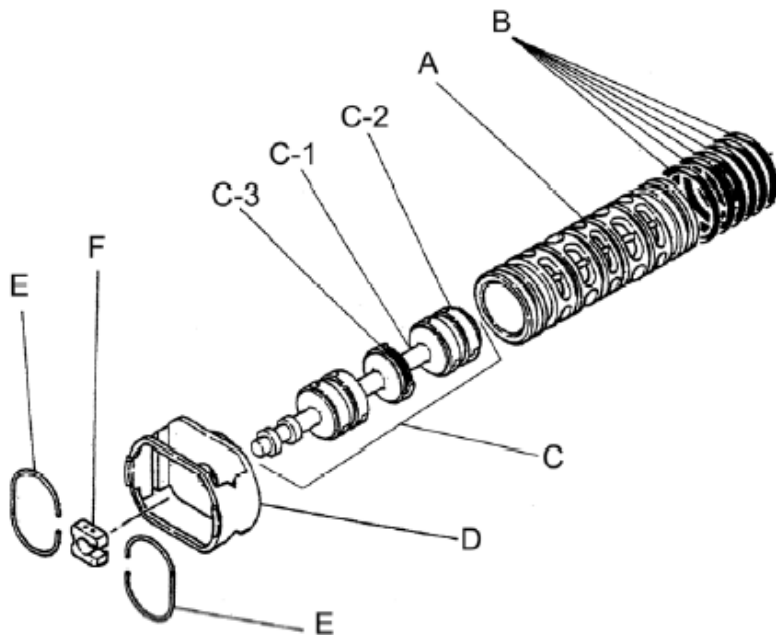

Repair Kits

K80-MC Liquid Side Kit includes the following:

No.	Description	Q'ty	Part No.
10	Diaphragm	2	771857
11	Valve Seat	4	771958
40	O-ring	4	640078
12	Ball	4	770559

K80-AM Air Side Kit includes the following:

No.	Description	Q'ty	Part No.
5-3	Throat Bearing	2	772689
5-4	Spring	2	711937
5-5	Valve Seat	2	771740
5-6	Pilot Valve Assembly	2	832163
5-8	O-ring	7	640020
5-9	Packing	2	685444
5-10	O-ring	2	640029
5-11	Gasket	2	771742
5-14	Gasket	1	771712
5-13-8	Gasket	2	771738
5-13-12 Seal	Seal Ring	15	771732
5-13-12 Sleeve	Sleeve Assembly	1	803675

Body Assembly 803113

Reference No.	Description	Q'ty	Part No.
5-1	Air Chamber	2	711935
5-2	Body	1	711936
5-3	Throat Bearing	2	772689
5-4	Spring	2	711937
5-5	Valve Seat	2	771740
5-6	Pilot Valve Assembly	2	832163
5-8	O-ring	2	640020
5-9	Packing	2	685444
5-10	O-ring	2	640029
5-11	Gasket	2	771742
5-12	Flat Head Bolt	12	683812
5-13	Valve Body Assembly	1	802971
5-14	Gasket	1	771712
5-15	Bolt	6	684240
5-18	Plain Washer	12	684987

Yamada America, Inc.
 955 East Algonquin Rd
 Arlington Heights, IL 60005
 Phone: 847.631.9200
 Fax: 847.631.9273
 www.yamadapump.com

802971 Valve Body Assembly			
Reference			
No.	Description	Q'ty	Part No.
5-13-1	Valve Body	1	711931
5-13-2	Cap A	1	580999
5-13-3	Cap B	1	581000
5-13-5	Spring Stopper	1	771735
5-13-6	Reset Button	1	712976
5-13-8	Gasket	2	771738
5-13-9	Bolt	8	685036
5-13-12	C Spool Valve Assy.	1	803115
5-13-12 Seal	Seal Ring	15	771732
5-13-12 Sleeve	Sleeve Assembly	1	803675
5-13-13	O-ring	1	640005
5-13-14	Cushion	4	684128