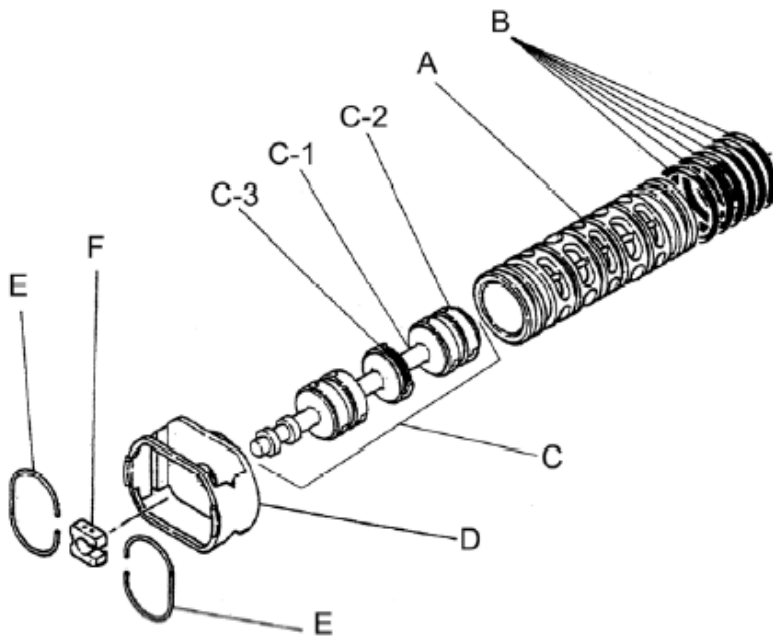

Repair Kits			
<b>K80-PT Liquid Side Kit includes the following:</b>			
10	Diaphragm	2	770934
12	Ball	4	770694
40	O-ring	4	643080
53	O-ring	4	643143
41T	O-Ring	4	643015

<b>K80-AM Air Side Kit includes the following:</b>			
5-3	Throat Bearing	2	772689
5-4	Spring	2	711937
5-5	Valve Seat	2	771740
5-6	Pilot Valve Assembly	2	832163
5-8	O-ring	7	640020
5-9	Packing	2	685444
5-10	O-ring	2	640029
5-11	Gasket	2	771742
5-14	Gasket	1	771712
5-13-8	Gasket	2	771738
5-13-12 Seal	Seal Ring	15	771732
5-13-12 Sleeve	Sleeve Assembly	1	803675

Body Assembly 803113				
Reference	No.	Description	Q'ty	Part No.
5-1	Air Chamber	2	711935	
5-2	Body	1	711936	
5-3	Throat Bearing	2	772689	
5-4	Spring	2	711937	
5-5	Valve Seat	2	771740	
5-6	Pilot Valve Assembly	2	832163	
5-8	O-ring	2	640020	
5-9	Packing	2	685444	
5-10	O-ring	2	640029	
5-11	Gasket	2	771742	
5-12	Flat Head Bolt	12	683812	
5-13	Valve Body Assembly	1	802971	
5-14	Gasket	1	771712	
5-15	Bolt	6	684240	
5-18	Plain Washer	12	684987	

Yamada America, Inc.  
 955 East Algonquin Rd  
 Arlington Heights, IL 60005  
 Phone: 847.631.9200  
 Fax: 847.631.9273  
 www.yamadapump.com

802971 Valve Body Assembly			
Reference			
No.	Description	Q'ty	Part No.
5-13-1	Valve Body	1	711931
5-13-2	Cap A	1	580999
5-13-3	Cap B	1	581000
5-13-5	Spring Stopper	1	771735
5-13-6	Reset Button	1	712976
5-13-8	Gasket	2	771738
5-13-9	Bolt	8	685036
5-13-12	C Spool Valve Assy.	1	803115
5-13-12 Seal	Seal Ring	15	771732
5-13-12 Sleeve	Sleeve Assembly	1	803675
5-13-13	O-ring	1	640005
5-13-14	Cushion	4	684128