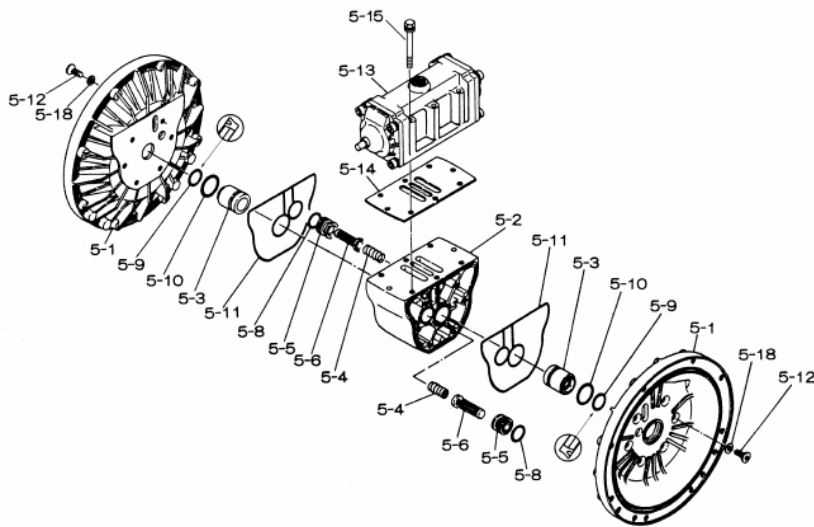

Yamada America, Inc.  
955 East Algonquin Rd  
Arlington Heights, IL 60005  
Phone: 847.631.9200  
Fax: 847.631.9273  
www.yamadapump.com

Model: NDP-80BPT  
Part # 852246

Reference			
No.	Description	Q'ty	Part No.
1	Out Chamber	2	780149
2	In Manifold	2	780246
3	Out Manifold	2	780152
4	Center Manifold	2	780250
5	Body Assembly	1	803113
7	Center Rod	1	711940
8	Center Disk	2	711041
9	Center Disk	2	771730
10	Diaphragm	2	770934
11	Valve Seat	4	772098
12	Ball	4	770694
13	Valve Guide	4	772099
14	Ball Valve	1	684322
15	Elbow	1	682523
19	Stand Body	2	711927
20	Cushion	4	771865
23	Bolt	20	683543
24	Plain Washer	32	631330
25	Spring Lock Washer	32	680257
26	Bolt	16	621213
27	Plain Washer	32	631331
28	Spring Lock Washer	24	680607
29	Nut	24	628014
33	Bolt	8	621179
35	Bolt	4	621149
36	Nut with Flange	4	683837
37	Bolt	8	683544
39	O-ring	4	643070
40	O-ring	4	643080
41T	O-Ring	4	643015
42	Bolt	4	683552
46	Cap	4	683641
47	Protector A	32	771789
48	Protector B	24	771790
53	O-ring	4	643143

Repair Kits			
<b>K80-PT Liquid Side Kit includes the following:</b>			
10	Diaphragm	2	770934
12	Ball	4	770694
40	O-ring	4	643080
53	O-ring	4	643143
41T	O-Ring	4	643015

<b>K80-AM Air Side Kit includes the following:</b>			
5-3	Throat Bearing	2	772689
5-4	Spring	2	711937
5-5	Valve Seat	2	771740
5-6	Pilot Valve Assembly	2	832163
5-8	O-ring	7	640020
5-9	Packing	2	685444
5-10	O-ring	2	640029
5-11	Gasket	2	771742
5-14	Gasket	1	771712
5-13-8	Gasket	2	771738
5-13-12 Seal	Seal Ring	15	771732
5-13-12 Sleeve	Sleeve Assembly	1	803675

Body Assembly 803113				
Reference	No.	Description	Q'ty	Part No.
5-1	Air Chamber	2	711935	
5-2	Body	1	711936	
5-3	Throat Bearing	2	772689	
5-4	Spring	2	711937	
5-5	Valve Seat	2	771740	
5-6	Pilot Valve Assembly	2	832163	
5-8	O-ring	2	640020	
5-9	Packing	2	685444	
5-10	O-ring	2	640029	
5-11	Gasket	2	771742	
5-12	Flat Head Bolt	12	683812	
5-13	Valve Body Assembly	1	802971	
5-14	Gasket	1	771712	
5-15	Bolt	6	684240	
5-18	Plain Washer	12	684987	