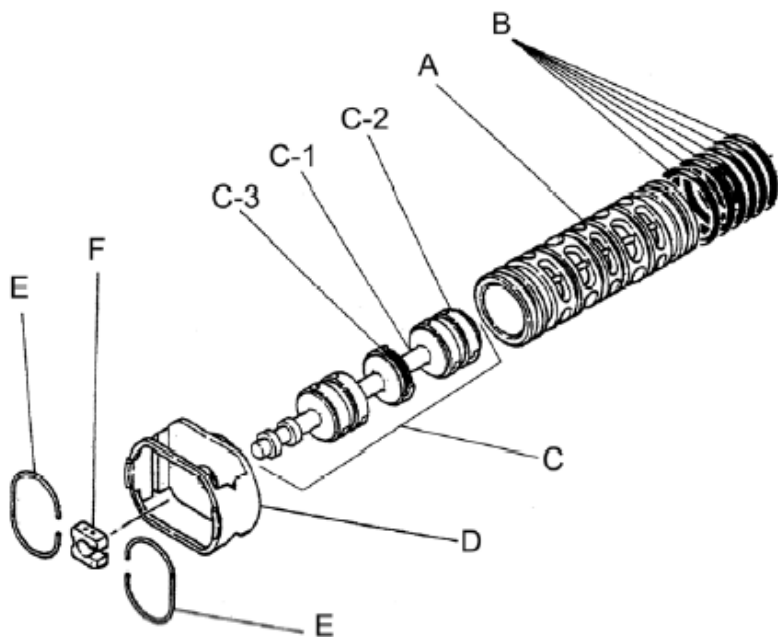

Repair Kits

K80-PN Liquid Side Kit includes the following:

Reference No.	Description	Q'ty	Part No.
10	Diaphragm	2	771704
12	Ball	4	770587
53	O-ring	4	640143
40	O-ring	4	640080

K80-AM Air Side Kit includes the following:

Reference No.	Description	Q'ty	Part No.
5-3	Throat Bearing	2	772689
5-4	Spring	2	711937
5-5	Valve Seat	2	771740
5-6	Pilot Valve Assembly	2	832163
5-8	O-ring	7	640020
5-9	Packing	2	685444
5-10	O-ring	2	640029
5-11	Gasket	2	771742
5-14	Gasket	1	771712
5-13-8	Gasket	2	771738
5-13-12 Seal	Seal Ring	15	771732
5-13-12 Sleeve	Sleeve Assembly	1	803675

Body Assembly 803113

Reference No.	Description	Q'ty	Part No.
5-1	Air Chamber	2	711935
5-2	Body	1	711936
5-3	Throat Bearing	2	772689
5-4	Spring	2	711937
5-5	Valve Seat	2	771740
5-6	Pilot Valve Assembly	2	832163
5-8	O-ring	2	640020
5-9	Packing	2	685444
5-10	O-ring	2	640029
5-11	Gasket	2	771742
5-12	Flat Head Bolt	12	683812
5-13	Valve Body Assembly	1	802971
5-14	Gasket	1	771712
5-15	Bolt	6	684240
5-18	Plain Washer	12	684987

Yamada America, Inc.
 955 East Algonquin Rd
 Arlington Heights, IL 60005
 Phone: 847.631.9200
 Fax: 847.631.9273
 www.yamadapump.com

802971 Valve Body Assembly			
Reference			
No.	Description	Q'ty	Part No.
5-13-1	Valve Body	1	711931
5-13-2	Cap A	1	580999
5-13-3	Cap B	1	581000
5-13-5	Spring Stopper	1	771735
5-13-6	Reset Button	1	712976
5-13-8	Gasket	2	771738
5-13-9	Bolt	8	685036
5-13-12	C Spool Valve Assy.	1	803115
5-13-12 Seal	Seal Ring	15	771732
5-13-12 Sleeve	Sleeve Assembly	1	803675
5-13-13	O-ring	1	640005
5-13-14	Cushion	4	684128