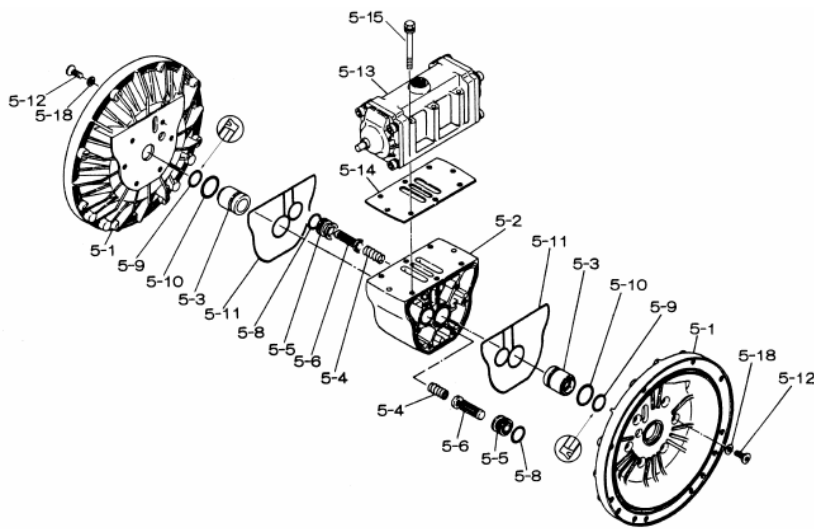

Yamada America, Inc.
955 East Algonquin Rd
Arlington Heights, IL 60005
Phone: 847.631.9200
Fax: 847.631.9273
www.yamadapump.com

Model: NDP-80BPN
Part # 852244

Reference No.	Description	Q'ty	Part No.
1	Out Chamber	2	780149
2	In Manifold	2	780246
3	Out Manifold	2	780152
4	Center Manifold	2	780250
5	Body Assembly	1	803113
7	Center Rod	1	711901
8	Center Disk	2	711906
9	Center Disk	2	780064
10	Diaphragm	2	771704
11	Valve Seat	4	772098
12	Ball	4	770587
13	Valve Guide	4	772099
14	Ball Valve	1	684322
15	Elbow	1	682523
19	Stand Body	2	711927
20	Cushion	4	771865
23	Bolt	20	683543
24	Plain Washer	32	631330
25	Spring Lock Washer	32	680257
26	Bolt	16	621213
27	Plain Washer	32	631331
28	Spring Lock Washer	24	680607
29	Nut	24	628014
33	Bolt	8	621179
35	Bolt	4	621149
36	Nut with Flange	4	683837
37	Bolt	8	683544
39	O-ring	4	640070
40	O-ring	4	640080
42	Bolt	4	683552
46	Cap	4	683641
47	Protector A	32	771789
48	Protector B	24	771790
53	O-ring	4	640143

Repair Kits

K80-PN Liquid Side Kit includes the following:

Reference No.	Description	Q'ty	Part No.
10	Diaphragm	2	771704
12	Ball	4	770587
53	O-ring	4	640143
40	O-ring	4	640080

K80-AM Air Side Kit includes the following:

Reference No.	Description	Q'ty	Part No.
5-3	Throat Bearing	2	772689
5-4	Spring	2	711937
5-5	Valve Seat	2	771740
5-6	Pilot Valve Assembly	2	832163
5-8	O-ring	7	640020
5-9	Packing	2	685444
5-10	O-ring	2	640029
5-11	Gasket	2	771742
5-14	Gasket	1	771712
5-13-8	Gasket	2	771738
5-13-12 Seal	Seal Ring	15	771732
5-13-12 Sleeve	Sleeve Assembly	1	803675

Body Assembly 803113

Reference No.	Description	Q'ty	Part No.
5-1	Air Chamber	2	711935
5-2	Body	1	711936
5-3	Throat Bearing	2	772689
5-4	Spring	2	711937
5-5	Valve Seat	2	771740
5-6	Pilot Valve Assembly	2	832163
5-8	O-ring	2	640020
5-9	Packing	2	685444
5-10	O-ring	2	640029
5-11	Gasket	2	771742
5-12	Flat Head Bolt	12	683812
5-13	Valve Body Assembly	1	802971
5-14	Gasket	1	771712
5-15	Bolt	6	684240
5-18	Plain Washer	12	684987