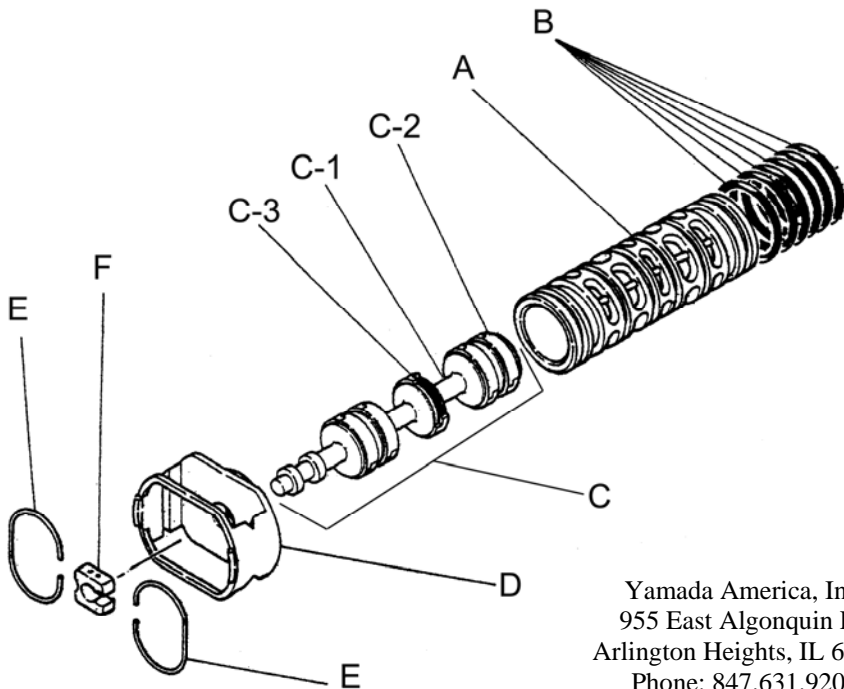

Yamada America, Inc.  
955 East Algonquin Rd  
Arlington Heights, IL 60005  
Phone: 847.631.9200  
www.yamadapump.com

Model: NDP-80BPH

Reference			
No.	Description	Q'ty	NDP-80BPH
1	Out Chamber	2	780149
2	In Manifold	2	772081
3	Out Manifold	2	780152
4	Center Manifold	2	771724
5	Body Assembly*	1	803113
7	Center Rod	1	711901
8	Center Disk	2	711906
9	Center Disk	2	780064
10	Diaphragm	2	771705
11	Valve Seat	4	772098
12	Ball	4	770630
14	Ball Valve	1	684321
15	Elbow	1	682523
16	Bushing	1	684339
19	Stand Body	2	711925
20	Cushion	4	771865
23	Bolt	16	683541
24	Plain Washer	68	631330
25	Spring Lock Washer	44	680257
26	Bolt	16	621213
27	Plain Washer	32	631331
33	Bolt	4	621179
35	Bolt	4	621149
36	Nut with Flange	4	683837
37	Bolt	8	683544
39	O-ring	4	640070
40	O-ring	4	640080
42	Bolt	4	683552
46	Cap	4	683641
47	Protector A	32	771789
48	Protector B	24	771790
53	O-ring	4	640143

Body Assembly 803113			
Reference			
No.	Description	Q'ty	NDP-80BPH
5-1	Air Chamber	2	711935
5-2	Body	1	711936
5-3	Throat Bearing	2	772689
5-4	Spring	2	711937
5-5	Valve Seat	2	771740
5-6	Pilot Valve Assembly	2	832163
5-8	O-ring	2	640020
5-9	Packing	2	685444
5-10	O-ring	2	640029
5-11	Gasket	2	771742
5-12	Flat Head Bolt	12	683812
5-13	Valve Body Assembly *	1	802971
5-14	Gasket	1	771712
5-15	Bolt	6	684240
5-18	Plain Washer	12	684987

802971 Valve Body Assembly			
Reference			
No.	Description	Q'ty	NDP-80BPH
5-13-1	Valve Body	1	711931
5-13-2	Cap A	1	580999
5-13-3	Cap B	1	581000
5-13-5	Spring Stopper	1	771735
5-13-6	Reset Button	1	712976
5-13-8	Gasket	2	771738
5-13-9	Bolt	8	685036
5-13-12	C Spool Valve Assy.*	1	803115
5-13-13	O-ring	1	640005
5-13-14	Cushion	4	684128

803115 Air Valve Assembly (5-13-12)

803115 Air Valve Assembly (5-13-12)			
Reference			
No.	Description		
A	Sleeve	1	803675
B	O-Ring	6	640037
C	Spool Assembly	1	803114
C-1	Spool	1	771733
C-2	Seal Ring	15	771732
C-3	O-Ring	5	640020
D	Spring Retainer	1	771735
E	C-Spring	2	711932
F	Block	1	771734