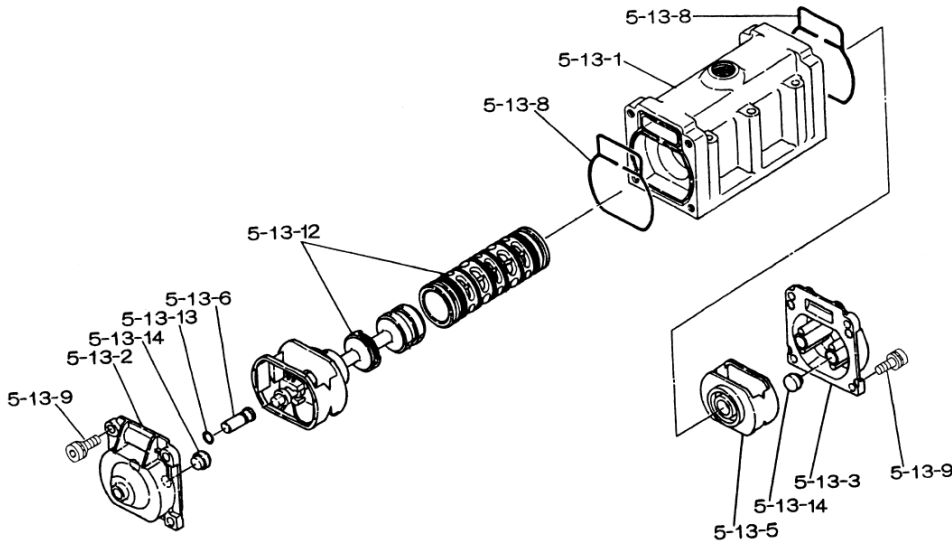

Yamada America, Inc.  
955 East Algonquin Rd  
Arlington Heights, IL 60005  
Phone: 847.631.9200  
www.yamadapump.com

Model: NDP-80BPH

Reference			
No.	Description	Q'ty	NDP-80BPH
1	Out Chamber	2	780149
2	In Manifold	2	772081
3	Out Manifold	2	780152
4	Center Manifold	2	771724
5	Body Assembly*	1	803113
7	Center Rod	1	711901
8	Center Disk	2	711906
9	Center Disk	2	780064
10	Diaphragm	2	771705
11	Valve Seat	4	772098
12	Ball	4	770630
14	Ball Valve	1	684321
15	Elbow	1	682523
16	Bushing	1	684339
19	Stand Body	2	711925
20	Cushion	4	771865
23	Bolt	16	683541
24	Plain Washer	68	631330
25	Spring Lock Washer	44	680257
26	Bolt	16	621213
27	Plain Washer	32	631331
33	Bolt	4	621179
35	Bolt	4	621149
36	Nut with Flange	4	683837
37	Bolt	8	683544
39	O-ring	4	640070
40	O-ring	4	640080
42	Bolt	4	683552
46	Cap	4	683641
47	Protector A	32	771789
48	Protector B	24	771790
53	O-ring	4	640143

Body Assembly 803113			
Reference			
No.	Description	Q'ty	NDP-80BPH
5-1	Air Chamber	2	711935
5-2	Body	1	711936
5-3	Throat Bearing	2	772689
5-4	Spring	2	711937
5-5	Valve Seat	2	771740
5-6	Pilot Valve Assembly	2	832163
5-8	O-ring	2	640020
5-9	Packing	2	685444
5-10	O-ring	2	640029
5-11	Gasket	2	771742
5-12	Flat Head Bolt	12	683812
5-13	Valve Body Assembly *	1	802971
5-14	Gasket	1	771712
5-15	Bolt	6	684240
5-18	Plain Washer	12	684987

802971 Valve Body Assembly			
Reference			
No.	Description	Q'ty	NDP-80BPH
5-13-1	Valve Body	1	711931
5-13-2	Cap A	1	580999
5-13-3	Cap B	1	581000
5-13-5	Spring Stopper	1	771735
5-13-6	Reset Button	1	712976
5-13-8	Gasket	2	771738
5-13-9	Bolt	8	685036
5-13-12	C Spool Valve Assy.*	1	803115
5-13-13	O-ring	1	640005
5-13-14	Cushion	4	684128

803115 Air Valve Assembly (5-13-12)

803115 Air Valve Assembly (5-13-12)			
Reference			
No.	Description		
A	Sleeve	1	803675
B	O-Ring	6	640037
C	Spool Assembly	1	803114
C-1	Spool	1	771733
C-2	Seal Ring	15	771732
C-3	O-Ring	5	640020
D	Spring Retainer	1	771735
E	C-Spring	2	711932
F	Block	1	771734