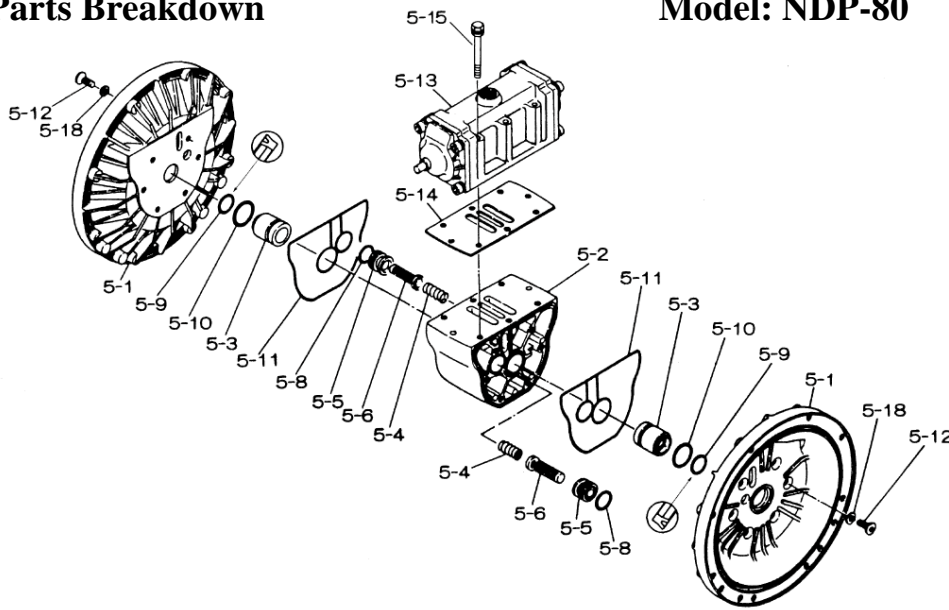

Yamada America, Inc.  
955 East Algonquin Rd  
Arlington Heights, IL 60005  
Phone: 847.631.9200  
www.yamadapump.com

Model: NDP-80BPH

Reference			
No.	Description	Q'ty	NDP-80BPH
1	Out Chamber	2	780149
2	In Manifold	2	772081
3	Out Manifold	2	780152
4	Center Manifold	2	771724
5	Body Assembly*	1	803113
7	Center Rod	1	711901
8	Center Disk	2	711906
9	Center Disk	2	780064
10	Diaphragm	2	771705
11	Valve Seat	4	772098
12	Ball	4	770630
14	Ball Valve	1	684321
15	Elbow	1	682523
16	Bushing	1	684339
19	Stand Body	2	711925
20	Cushion	4	771865
23	Bolt	16	683541
24	Plain Washer	68	631330
25	Spring Lock Washer	44	680257
26	Bolt	16	621213
27	Plain Washer	32	631331
33	Bolt	4	621179
35	Bolt	4	621149
36	Nut with Flange	4	683837
37	Bolt	8	683544
39	O-ring	4	640070
40	O-ring	4	640080
42	Bolt	4	683552
46	Cap	4	683641
47	Protector A	32	771789
48	Protector B	24	771790
53	O-ring	4	640143

Body Assembly 803113			
Reference			
No.	Description	Q'ty	NDP-80BPH
5-1	Air Chamber	2	711935
5-2	Body	1	711936
5-3	Throat Bearing	2	772689
5-4	Spring	2	711937
5-5	Valve Seat	2	771740
5-6	Pilot Valve Assembly	2	832163
5-8	O-ring	2	640020
5-9	Packing	2	685444
5-10	O-ring	2	640029
5-11	Gasket	2	771742
5-12	Flat Head Bolt	12	683812
5-13	Valve Body Assembly *	1	802971
5-14	Gasket	1	771712
5-15	Bolt	6	684240
5-18	Plain Washer	12	684987

802971 Valve Body Assembly			
Reference			
No.	Description	Q'ty	NDP-80BPH
5-13-1	Valve Body	1	711931
5-13-2	Cap A	1	580999
5-13-3	Cap B	1	581000
5-13-5	Spring Stopper	1	771735
5-13-6	Reset Button	1	712976
5-13-8	Gasket	2	771738
5-13-9	Bolt	8	685036
5-13-12	C Spool Valve Assy.*	1	803115
5-13-13	O-ring	1	640005
5-13-14	Cushion	4	684128

803115 Air Valve Assembly (5-13-12)

803115 Air Valve Assembly (5-13-12)			
Reference			
No.	Description		
A	Sleeve	1	803675
B	O-Ring	6	640037
C	Spool Assembly	1	803114
C-1	Spool	1	771733
C-2	Seal Ring	15	771732
C-3	O-Ring	5	640020
D	Spring Retainer	1	771735
E	C-Spring	2	711932
F	Block	1	771734