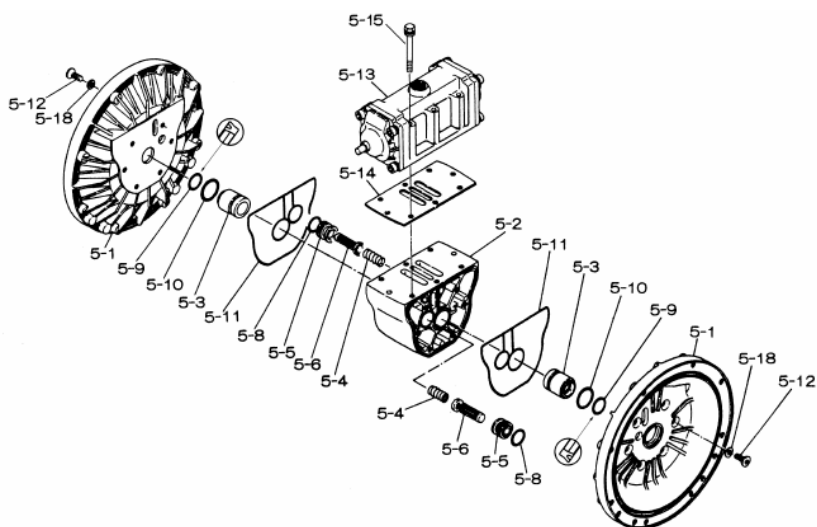

Yamada America, Inc.
955 East Algonquin Rd
Arlington Heights, IL 60005
Phone: 847.631.9200
Fax: 847.631.9273
www.yamadapump.com

Model: NDP-80BPE
Part # 852434

Reference No.	Description	Q'ty	Part No.
1	Out Chamber	2	780149
2	In Manifold	2	780246
3	Out Manifold	2	780152
4	Center Manifold	2	780250
5	Body Assembly	1	803113
7	Center Rod	1	711901
8	Center Disk	2	711906
9	Center Disk	2	780064
10	Diaphragm	2	771858
11	Valve Seat	4	772098
12	Ball	4	770596
13	Valve Guide	4	772099
14	Ball Valve	1	684322
15	Elbow	1	682523
19	Stand Body	2	711927
20	Cushion	4	771865
23	Bolt	20	683543
24	Plain Washer	32	631330
25	Spring Lock Washer	32	680257
26	Bolt	16	621213
27	Plain Washer	32	631331
28	Spring Lock Washer	24	680607
29	Nut	24	628014
33	Bolt	8	621179
35	Bolt	4	621149
36	Nut with Flange	4	683837
37	Bolt	8	683544
39	O-ring	4	684123
40	O-ring	4	684125
42	Bolt	4	683552
46	Cap	4	683641
47	Protector A	32	771789
48	Protector B	24	771790
53	O-ring	4	685443

Repair Kits

K80-PE Liquid Side Kit includes the following:

Reference No.	Description	Q'ty	Part No.
10	Diaphragm	2	771858
12	Ball	4	770596
53	O-ring	4	685443
40	O-ring	4	684125

K80-AM Air Side Kit includes the following:

Reference No.	Description	Q'ty	Part No.
5-3	Throat Bearing	2	772689
5-4	Spring	2	711937
5-5	Valve Seat	2	771740
5-6	Pilot Valve Assembly	2	832163
5-8	O-ring	7	640020
5-9	Packing	2	685444
5-10	O-ring	2	640029
5-11	Gasket	2	771742
5-14	Gasket	1	771712
5-13-8	Gasket	2	771738
5-13-12 Seal	Seal Ring	15	771732
5-13-12 Sleeve	Sleeve Assembly	1	803675

Body Assembly 803113

Reference No.	Description	Q'ty	Part No.
5-1	Air Chamber	2	711935
5-2	Body	1	711936
5-3	Throat Bearing	2	772689
5-4	Spring	2	711937
5-5	Valve Seat	2	771740
5-6	Pilot Valve Assembly	2	832163
5-8	O-ring	2	640020
5-9	Packing	2	685444
5-10	O-ring	2	640029
5-11	Gasket	2	771742
5-12	Flat Head Bolt	12	683812
5-13	Valve Body Assembly	1	802971
5-14	Gasket	1	771712
5-15	Bolt	6	684240
5-18	Plain Washer	12	684987