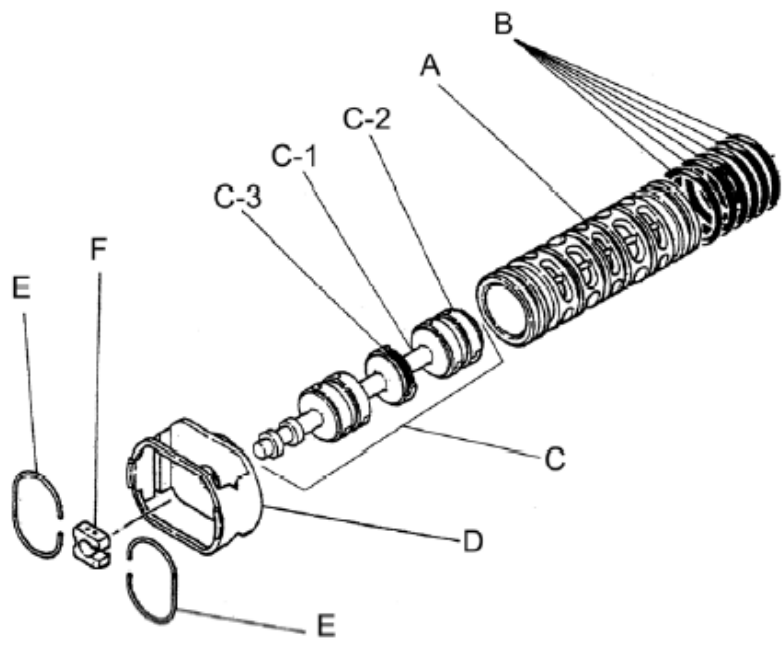

Repair Kits

K80-PE Liquid Side Kit includes the following:

Reference No.	Description	Q'ty	Part No.
10	Diaphragm	2	771858
12	Ball	4	770596
53	O-ring	4	685443
40	O-ring	4	684125

K80-AM Air Side Kit includes the following:

Reference No.	Description	Q'ty	Part No.
5-3	Throat Bearing	2	772689
5-4	Spring	2	711937
5-5	Valve Seat	2	771740
5-6	Pilot Valve Assembly	2	832163
5-8	O-ring	7	640020
5-9	Packing	2	685444
5-10	O-ring	2	640029
5-11	Gasket	2	771742
5-14	Gasket	1	771712
5-13-8	Gasket	2	771738
5-13-12 Seal	Seal Ring	15	771732
5-13-12 Sleeve	Sleeve Assembly	1	803675

Body Assembly 803113

Reference No.	Description	Q'ty	Part No.
5-1	Air Chamber	2	711935
5-2	Body	1	711936
5-3	Throat Bearing	2	772689
5-4	Spring	2	711937
5-5	Valve Seat	2	771740
5-6	Pilot Valve Assembly	2	832163
5-8	O-ring	2	640020
5-9	Packing	2	685444
5-10	O-ring	2	640029
5-11	Gasket	2	771742
5-12	Flat Head Bolt	12	683812
5-13	Valve Body Assembly	1	802971
5-14	Gasket	1	771712
5-15	Bolt	6	684240
5-18	Plain Washer	12	684987

Yamada America, Inc.
 955 East Algonquin Rd
 Arlington Heights, IL 60005
 Phone: 847.631.9200
 Fax: 847.631.9273
 www.yamadapump.com

802971 Valve Body Assembly			
Reference No.	Description	Q'ty	Part No.
5-13-1	Valve Body	1	711931
5-13-2	Cap A	1	580999
5-13-3	Cap B	1	581000
5-13-5	Spring Stopper	1	771735
5-13-6	Reset Button	1	712976
5-13-8	Gasket	2	771738
5-13-9	Bolt	8	685036
5-13-12	C Spool Valve Assy.	1	803115
5-13-12 Seal	Seal Ring	15	771732
5-13-12 Sleeve	Sleeve Assembly	1	803675
5-13-13	O-ring	1	640005
5-13-14	Cushion	4	684128