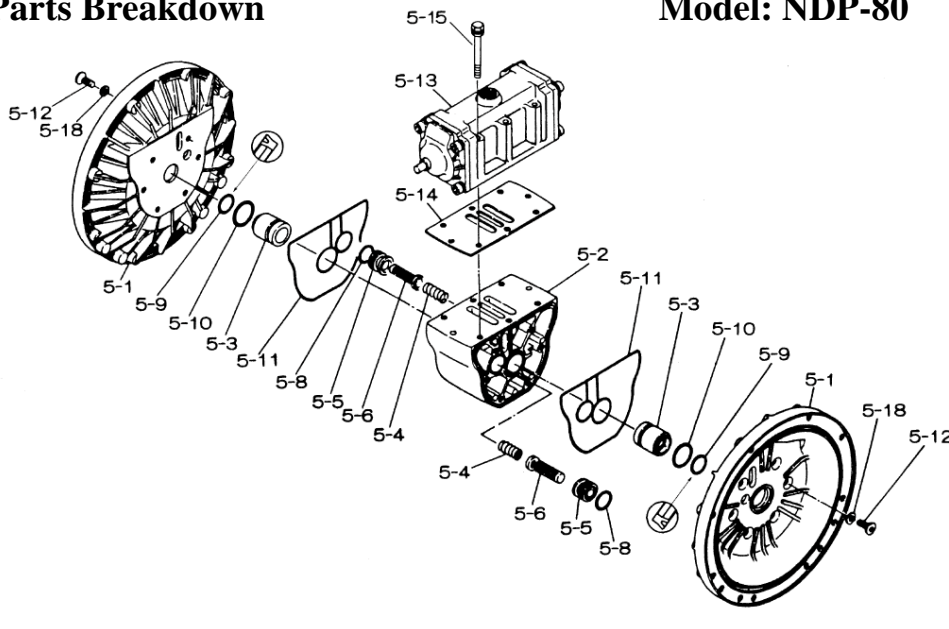

Yamada America, Inc.  
955 East Algonquin Rd  
Arlington Heights, IL 60005  
Phone: 847.631.9200  
www.yamadapump.com

Model: NDP-80BPC

Reference			
No.	Description	Q'ty	NDP-80BPC
1	Out Chamber	2	780149
2	In Manifold	2	772081
3	Out Manifold	2	780152
4	Center Manifold	2	771724
5	Body Assembly*	1	803113
7	Center Rod	1	711901
8	Center Disk	2	711906
9	Center Disk	2	780064
10	Diaphragm	2	771857
11	Valve Seat	4	772098
12	Ball	4	770627
14	Ball Valve	1	684321
15	Elbow	1	682523
16	Bushing	1	684339
19	Stand Body	2	711925
20	Cushion	4	771865
23	Bolt	16	683541
24	Plain Washer	68	631330
25	Spring Lock Washer	44	680257
26	Bolt	16	621213
27	Plain Washer	32	631331
33	Bolt	4	621179
35	Bolt	4	621149
36	Nut with Flange	4	683837
37	Bolt	8	683544
39	O-ring	4	640070
40	O-ring	4	640080
42	Bolt	4	683552
46	Cap	4	683641
47	Protector A	32	771789
48	Protector B	24	771790
53	O-ring	4	640143

Body Assembly 803113				
Reference	No.	Description	Q'ty	NDP-80BPC
	5-1	Air Chamber	2	711935
	5-2	Body	1	711936
	5-3	Throat Bearing	2	772689
	5-4	Spring	2	711937
	5-5	Valve Seat	2	771740
	5-6	Pilot Valve Assembly	2	832163
	5-8	O-ring	2	640020
	5-9	Packing	2	685444
	5-10	O-ring	2	640029
	5-11	Gasket	2	771742
	5-12	Flat Head Bolt	12	683812
	5-13	Valve Body Assembly *	1	802971
	5-14	Gasket	1	771712
	5-15	Bolt	6	684240
	5-18	Plain Washer	12	684987

802971 Valve Body Assembly				
Reference	No.	Description	Q'ty	NDP-80BPC
	5-13-1	Valve Body	1	711931
	5-13-2	Cap A	1	580999
	5-13-3	Cap B	1	581000
	5-13-5	Spring Stopper	1	771735
	5-13-6	Reset Button	1	712976
	5-13-8	Gasket	2	771738
	5-13-9	Bolt	8	685036
	5-13-12	C Spool Valve Assy.*	1	803115
	5-13-13	O-ring	1	640005
	5-13-14	Cushion	4	684128

803115 Air Valve Assembly (5-13-12)

Reference	No.	Description	Q'ty	NDP-80BPC
	A	Sleeve	1	803675
	B	O-Ring	6	640037
	C	Spool Assembly	1	803114
	C-1	Spool	1	771733
	C-2	Seal Ring	15	771732
	C-3	O-Ring	5	640020
	D	Spring Retainer	1	771735
	E	C-Spring	2	711932
	F	Block	1	771734