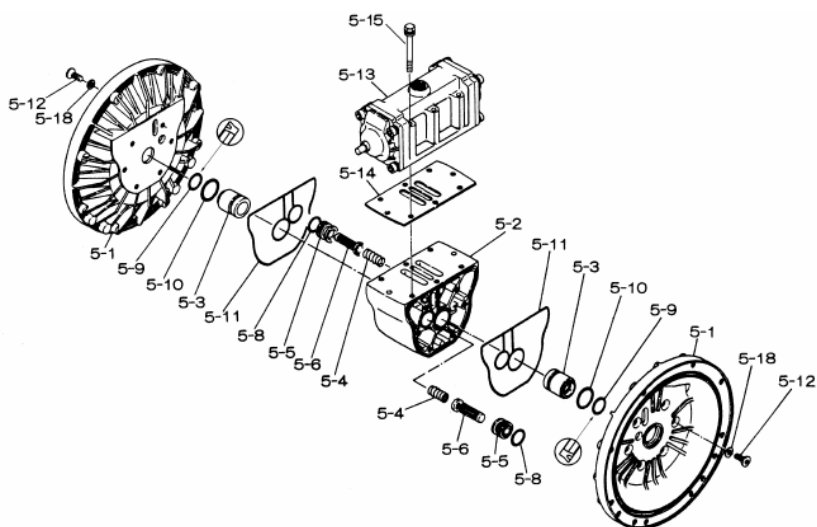

Yamada America, Inc.
955 East Algonquin Rd
Arlington Heights, IL 60005
Phone: 847.631.9200
Fax: 847.631.9273
www.yamadapump.com

Model: NDP-80BPC
Part # 852433

Part # 852433

Reference No.	Description	Q'ty	Part No.
1	Out Chamber	2	780149
2	In Manifold	2	780246
3	Out Manifold	2	780152
4	Center Manifold	2	780250
5	Body Assembly	1	803113
7	Center Rod	1	711901
8	Center Disk	2	711906
9	Center Disk	2	780064
10	Diaphragm	2	771857
11	Valve Seat	4	772098
12	Ball	4	770559
13	Valve Guide	4	772099
14	Ball Valve	1	684322
15	Elbow	1	682523
19	Stand Body	2	711927
20	Cushion	4	771865
23	Bolt	20	683543
24	Plain Washer	32	631330
25	Spring Lock Washer	32	680257
26	Bolt	16	621213
27	Plain Washer	32	631331
28	Spring Lock Washer	24	680607
29	Nut	24	628014
33	Bolt	8	621179
35	Bolt	4	621149
36	Nut with Flange	4	683837
37	Bolt	8	683544
39	O-ring	4	640070
40	O-ring	4	640080
42	Bolt	4	683552
46	Cap	4	683641
47	Protector A	32	771789
48	Protector B	24	771790
53	O-ring	4	640143

Repair Kits
K80-PC Liquid Side Kit includes the following:

Reference No.	Description	Q'ty	Part No.
10	Diaphragm	2	771857
12	Ball	4	770559
53	O-ring	4	640143
40	O-ring	4	640080

K80-AM Air Side Kit includes the following:

Reference No.	Description	Q'ty	Part No.
5-3	Throat Bearing	2	772689
5-4	Spring	2	711937
5-5	Valve Seat	2	771740
5-6	Pilot Valve Assembly	2	832163
5-8	O-ring	7	640020
5-9	Packing	2	685444
5-10	O-ring	2	640029
5-11	Gasket	2	771742
5-14	Gasket	1	771712
5-13-8	Gasket	2	771738
5-13-12 Seal	Seal Ring	15	771732
5-13-12 Sleeve	Sleeve Assembly	1	803675

Body Assembly 803113

Reference No.	Description	Q'ty	Part No.
5-1	Air Chamber	2	711935
5-2	Body	1	711936
5-3	Throat Bearing	2	772689
5-4	Spring	2	711937
5-5	Valve Seat	2	771740
5-6	Pilot Valve Assembly	2	832163
5-8	O-ring	2	640020
5-9	Packing	2	685444
5-10	O-ring	2	640029
5-11	Gasket	2	771742
5-12	Flat Head Bolt	12	683812
5-13	Valve Body Assembly	1	802971
5-14	Gasket	1	771712
5-15	Bolt	6	684240
5-18	Plain Washer	12	684987