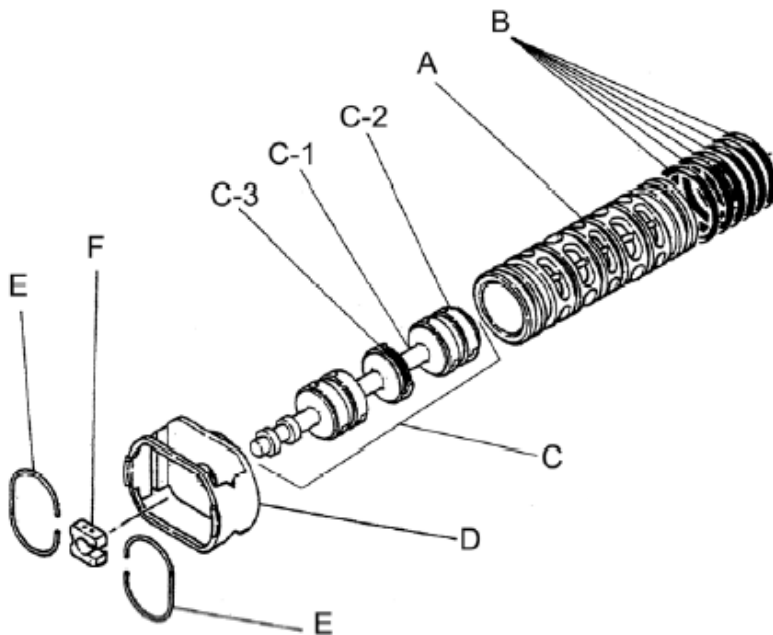

Repair Kits
K80-PC Liquid Side Kit includes the following:

Reference No.	Description	Q'ty	Part No.
10	Diaphragm	2	771857
12	Ball	4	770559
53	O-ring	4	640143
40	O-ring	4	640080

K80-AM Air Side Kit includes the following:

Reference No.	Description	Q'ty	Part No.
5-3	Throat Bearing	2	772689
5-4	Spring	2	711937
5-5	Valve Seat	2	771740
5-6	Pilot Valve Assembly	2	832163
5-8	O-ring	7	640020
5-9	Packing	2	685444
5-10	O-ring	2	640029
5-11	Gasket	2	771742
5-14	Gasket	1	771712
5-13-8	Gasket	2	771738
5-13-12 Seal	Seal Ring	15	771732
5-13-12 Sleeve	Sleeve Assembly	1	803675

Body Assembly 803113

Reference No.	Description	Q'ty	Part No.
5-1	Air Chamber	2	711935
5-2	Body	1	711936
5-3	Throat Bearing	2	772689
5-4	Spring	2	711937
5-5	Valve Seat	2	771740
5-6	Pilot Valve Assembly	2	832163
5-8	O-ring	2	640020
5-9	Packing	2	685444
5-10	O-ring	2	640029
5-11	Gasket	2	771742
5-12	Flat Head Bolt	12	683812
5-13	Valve Body Assembly	1	802971
5-14	Gasket	1	771712
5-15	Bolt	6	684240
5-18	Plain Washer	12	684987

Yamada America, Inc.
 955 East Algonquin Rd
 Arlington Heights, IL 60005
 Phone: 847.631.9200
 Fax: 847.631.9273
 www.yamadapump.com

802971 Valve Body Assembly			
Reference No.	Description	Q'ty	Part No.
5-13-1	Valve Body	1	711931
5-13-2	Cap A	1	580999
5-13-3	Cap B	1	581000
5-13-5	Spring Stopper	1	771735
5-13-6	Reset Button	1	712976
5-13-8	Gasket	2	771738
5-13-9	Bolt	8	685036
5-13-12	C Spool Valve Assy.	1	803115
5-13-12 Seal	Seal Ring	15	771732
5-13-12 Sleeve	Sleeve Assembly	1	803675
5-13-13	O-ring	1	640005
5-13-14	Cushion	4	684128