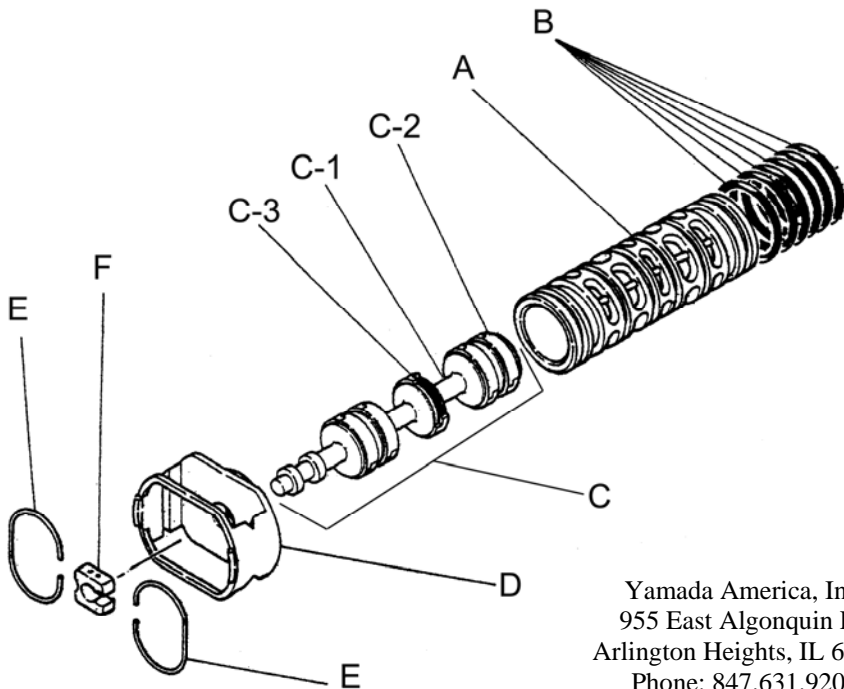

Yamada America, Inc.  
955 East Algonquin Rd  
Arlington Heights, IL 60005  
Phone: 847.631.9200  
www.yamadapump.com

Model: NDP-80BPC

Reference			
No.	Description	Q'ty	NDP-80BPC
1	Out Chamber	2	780149
2	In Manifold	2	772081
3	Out Manifold	2	780152
4	Center Manifold	2	771724
5	Body Assembly*	1	803113
7	Center Rod	1	711901
8	Center Disk	2	711906
9	Center Disk	2	780064
10	Diaphragm	2	771857
11	Valve Seat	4	772098
12	Ball	4	770627
14	Ball Valve	1	684321
15	Elbow	1	682523
16	Bushing	1	684339
19	Stand Body	2	711925
20	Cushion	4	771865
23	Bolt	16	683541
24	Plain Washer	68	631330
25	Spring Lock Washer	44	680257
26	Bolt	16	621213
27	Plain Washer	32	631331
33	Bolt	4	621179
35	Bolt	4	621149
36	Nut with Flange	4	683837
37	Bolt	8	683544
39	O-ring	4	640070
40	O-ring	4	640080
42	Bolt	4	683552
46	Cap	4	683641
47	Protector A	32	771789
48	Protector B	24	771790
53	O-ring	4	640143

Body Assembly 803113				
Reference	No.	Description	Q'ty	NDP-80BPC
	5-1	Air Chamber	2	711935
	5-2	Body	1	711936
	5-3	Throat Bearing	2	772689
	5-4	Spring	2	711937
	5-5	Valve Seat	2	771740
	5-6	Pilot Valve Assembly	2	832163
	5-8	O-ring	2	640020
	5-9	Packing	2	685444
	5-10	O-ring	2	640029
	5-11	Gasket	2	771742
	5-12	Flat Head Bolt	12	683812
	5-13	Valve Body Assembly *	1	802971
	5-14	Gasket	1	771712
	5-15	Bolt	6	684240
	5-18	Plain Washer	12	684987

802971 Valve Body Assembly				
Reference	No.	Description	Q'ty	NDP-80BPC
	5-13-1	Valve Body	1	711931
	5-13-2	Cap A	1	580999
	5-13-3	Cap B	1	581000
	5-13-5	Spring Stopper	1	771735
	5-13-6	Reset Button	1	712976
	5-13-8	Gasket	2	771738
	5-13-9	Bolt	8	685036
	5-13-12	C Spool Valve Assy.*	1	803115
	5-13-13	O-ring	1	640005
	5-13-14	Cushion	4	684128

803115 Air Valve Assembly (5-13-12)

Reference	No.	Description	Q'ty	NDP-80BPC
	A	Sleeve	1	803675
	B	O-Ring	6	640037
	C	Spool Assembly	1	803114
	C-1	Spool	1	771733
	C-2	Seal Ring	15	771732
	C-3	O-Ring	5	640020
	D	Spring Retainer	1	771735
	E	C-Spring	2	711932
	F	Block	1	771734