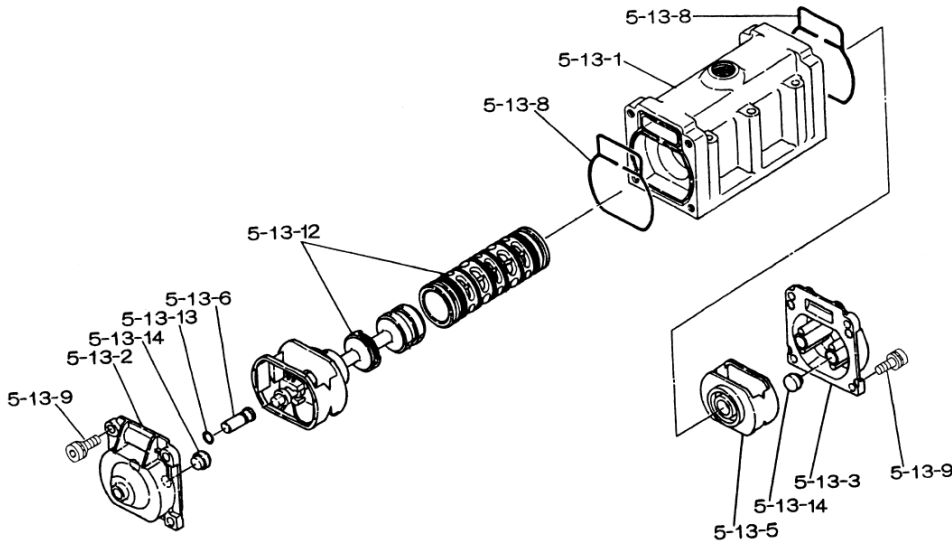

Yamada America, Inc.  
955 East Algonquin Rd  
Arlington Heights, IL 60005  
Phone: 847.631.9200  
www.yamadapump.com

Model: NDP-80BPC

Reference			
No.	Description	Q'ty	NDP-80BPC
1	Out Chamber	2	780149
2	In Manifold	2	772081
3	Out Manifold	2	780152
4	Center Manifold	2	771724
5	Body Assembly*	1	803113
7	Center Rod	1	711901
8	Center Disk	2	711906
9	Center Disk	2	780064
10	Diaphragm	2	771857
11	Valve Seat	4	772098
12	Ball	4	770627
14	Ball Valve	1	684321
15	Elbow	1	682523
16	Bushing	1	684339
19	Stand Body	2	711925
20	Cushion	4	771865
23	Bolt	16	683541
24	Plain Washer	68	631330
25	Spring Lock Washer	44	680257
26	Bolt	16	621213
27	Plain Washer	32	631331
33	Bolt	4	621179
35	Bolt	4	621149
36	Nut with Flange	4	683837
37	Bolt	8	683544
39	O-ring	4	640070
40	O-ring	4	640080
42	Bolt	4	683552
46	Cap	4	683641
47	Protector A	32	771789
48	Protector B	24	771790
53	O-ring	4	640143

Body Assembly 803113				
Reference	No.	Description	Q'ty	NDP-80BPC
	5-1	Air Chamber	2	711935
	5-2	Body	1	711936
	5-3	Throat Bearing	2	772689
	5-4	Spring	2	711937
	5-5	Valve Seat	2	771740
	5-6	Pilot Valve Assembly	2	832163
	5-8	O-ring	2	640020
	5-9	Packing	2	685444
	5-10	O-ring	2	640029
	5-11	Gasket	2	771742
	5-12	Flat Head Bolt	12	683812
	5-13	Valve Body Assembly *	1	802971
	5-14	Gasket	1	771712
	5-15	Bolt	6	684240
	5-18	Plain Washer	12	684987

802971 Valve Body Assembly				
Reference	No.	Description	Q'ty	NDP-80BPC
	5-13-1	Valve Body	1	711931
	5-13-2	Cap A	1	580999
	5-13-3	Cap B	1	581000
	5-13-5	Spring Stopper	1	771735
	5-13-6	Reset Button	1	712976
	5-13-8	Gasket	2	771738
	5-13-9	Bolt	8	685036
	5-13-12	C Spool Valve Assy.*	1	803115
	5-13-13	O-ring	1	640005
	5-13-14	Cushion	4	684128

803115 Air Valve Assembly (5-13-12)

Reference	No.	Description	Q'ty	NDP-80BPC
	A	Sleeve	1	803675
	B	O-Ring	6	640037
	C	Spool Assembly	1	803114
	C-1	Spool	1	771733
	C-2	Seal Ring	15	771732
	C-3	O-Ring	5	640020
	D	Spring Retainer	1	771735
	E	C-Spring	2	711932
	F	Block	1	771734