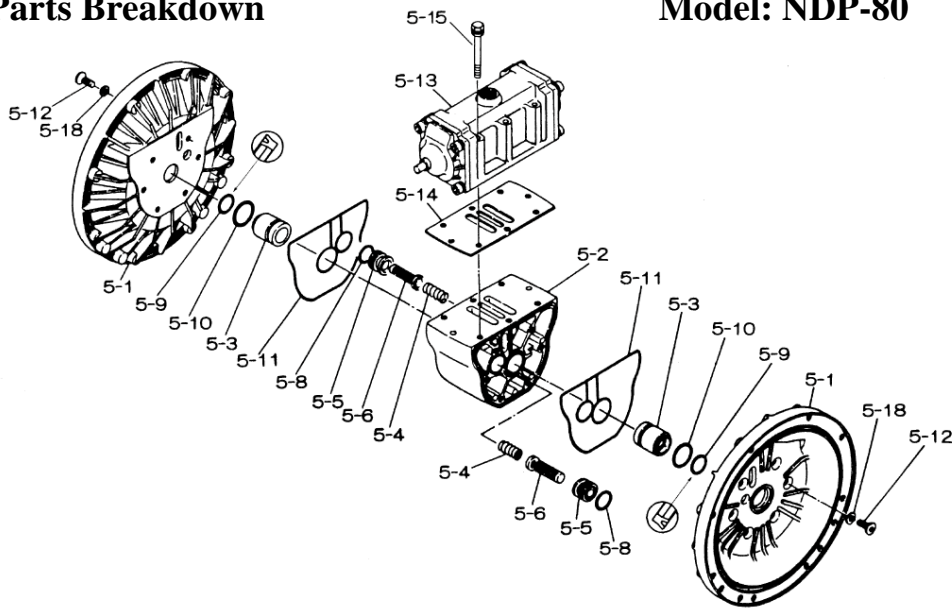

Yamada America, Inc.  
955 East Algonquin Rd  
Arlington Heights, IL 60005  
Phone: 847.631.9200  
www.yamadapump.com

Model: NDP-80BFV

Reference			
No.	Description	Q'ty	NDP-80BFV
1	Out Chamber	2	713158
2	In Manifold - Flange	1	712170
3	Out Manifold - Flange	1	713167
5	Body Assembly*	1	803113
7	Center Rod	1	711901
8	Center Disk	2	711906
9	Center Disk	2	711907
10	Diaphragm	2	771801
11	Valve Seat	4	771998
12	Ball	4	770605
14	Ball Valve	1	684322
15	Elbow	1	682523
19	Pump Base	2	711912
20	Cushion	4	771402
21	Nut	2	706144
22	Coned Disk Spring	2	682740
23	Bolt	16	611183
24	Plain Washer	24	631014
25	Spring Lock Washer	20	631421
26	Bolt	12	611203
27	Plain Washer	24	631015
28	Spring Lock Washer	12	631422
29	Nut	12	627014
33	Bolt	4	611177
34	Nut	4	627013
35	Bolt	4	611149
36	Nut with Flange	4	682276
40	O-ring	4	642078
42	Bolt	4	683546

Body Assembly 803113			
Reference			
No.	Description		NDP-80BFV
5-1	Air Chamber	2	711935
5-2	Body	1	711936
5-3	Throat Bearing	2	772689
5-4	Spring	2	711937
5-5	Valve Seat	2	771740
5-6	Pilot Valve Assembly	2	832163
5-8	O-ring	2	640020
5-9	Packing	2	685444
5-10	O-ring	2	640029
5-11	Gasket	2	771742
5-12	Flat Head Bolt	12	683812
5-13	Valve Body Assembly *	1	802971
5-14	Gasket	1	771712
5-15	Bolt	6	684240
5-18	Plain Washer	12	684987

802971 Valve Body Assembly			
Reference			
No.	Description		NDP-80BFV
5-13-1	Valve Body	1	711931
5-13-2	Cap A	1	580999
5-13-3	Cap B	1	581000
5-13-5	Spring Stopper	1	771735
5-13-6	Reset Button	1	712976
5-13-8	Gasket	2	771738
5-13-9	Bolt	8	685036
5-13-12	C Spool Valve Assy.*	1	803115
5-13-13	O-ring	1	640005
5-13-14	Cushion	4	684128

803115 Air Valve Assembly (5-13-12)			
Reference			
No.	Description		
A	Sleeve	1	803675
B	O-Ring	6	640037
C	Spool Assembly	1	803114
C-1	Spool	1	771733
C-2	Seal Ring	15	771732
C-3	O-Ring	5	640020
D	Spring Retainer	1	771735
E	C-Spring	2	711932
F	Block	1	771734