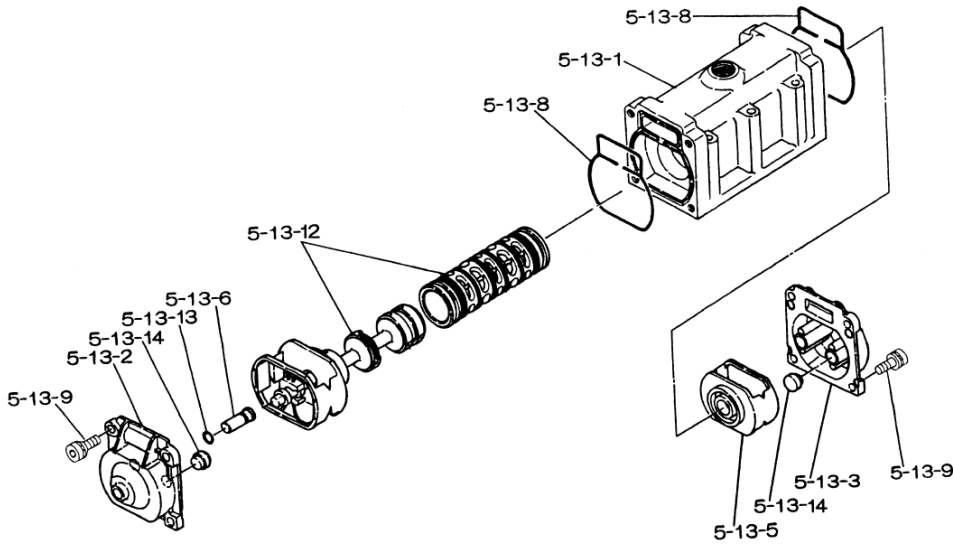

Yamada America, Inc.  
955 East Algonquin Rd  
Arlington Heights, IL 60005  
Phone: 847.631.9200  
www.yamadapump.com

Model: NDP-80BFV

Reference			
No.	Description	Q'ty	NDP-80BFV
1	Out Chamber	2	713158
2	In Manifold - Flange	1	712170
3	Out Manifold - Flange	1	713167
5	Body Assembly*	1	803113
7	Center Rod	1	711901
8	Center Disk	2	711906
9	Center Disk	2	711907
10	Diaphragm	2	771801
11	Valve Seat	4	771998
12	Ball	4	770605
14	Ball Valve	1	684322
15	Elbow	1	682523
19	Pump Base	2	711912
20	Cushion	4	771402
21	Nut	2	706144
22	Coned Disk Spring	2	682740
23	Bolt	16	611183
24	Plain Washer	24	631014
25	Spring Lock Washer	20	631421
26	Bolt	12	611203
27	Plain Washer	24	631015
28	Spring Lock Washer	12	631422
29	Nut	12	627014
33	Bolt	4	611177
34	Nut	4	627013
35	Bolt	4	611149
36	Nut with Flange	4	682276
40	O-ring	4	642078
42	Bolt	4	683546

Body Assembly 803113			
Reference			
No.	Description		NDP-80BFV
5-1	Air Chamber	2	711935
5-2	Body	1	711936
5-3	Throat Bearing	2	772689
5-4	Spring	2	711937
5-5	Valve Seat	2	771740
5-6	Pilot Valve Assembly	2	832163
5-8	O-ring	2	640020
5-9	Packing	2	685444
5-10	O-ring	2	640029
5-11	Gasket	2	771742
5-12	Flat Head Bolt	12	683812
5-13	Valve Body Assembly *	1	802971
5-14	Gasket	1	771712
5-15	Bolt	6	684240
5-18	Plain Washer	12	684987

802971 Valve Body Assembly			
Reference			
No.	Description		NDP-80BFV
5-13-1	Valve Body	1	711931
5-13-2	Cap A	1	580999
5-13-3	Cap B	1	581000
5-13-5	Spring Stopper	1	771735
5-13-6	Reset Button	1	712976
5-13-8	Gasket	2	771738
5-13-9	Bolt	8	685036
5-13-12	C Spool Valve Assy.*	1	803115
5-13-13	O-ring	1	640005
5-13-14	Cushion	4	684128

803115 Air Valve Assembly (5-13-12)			
Reference			
No.	Description		
A	Sleeve	1	803675
B	O-Ring	6	640037
C	Spool Assembly	1	803114
C-1	Spool	1	771733
C-2	Seal Ring	15	771732
C-3	O-Ring	5	640020
D	Spring Retainer	1	771735
E	C-Spring	2	711932
F	Block	1	771734