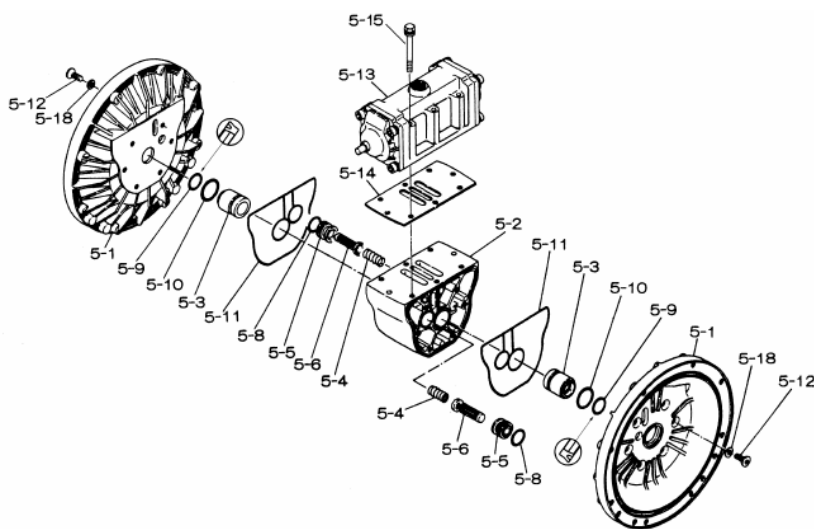

Yamada America, Inc.
955 East Algonquin Rd
Arlington Heights, IL 60005
Phone: 847.631.9200
Fax: 847.631.9273
www.yamadapump.com

Model: NDP-80BFV
Part # 852858

Reference No.	Description	Q'ty	Part No.
1	Out Chamber	2	713158
2	In Manifold	1	713170
3	Out Manifold	1	713167
5	Body Assembly	1	803113
7	Center Rod	1	711901
8	Center Disk	2	711906
9	Center Disk	2	713371
10	Diaphragm	2	771801
11	Valve Seat	4	771998
12	Ball	4	770605
14	Ball Valve	1	684322
15	Elbow	1	682523
19	Pump Base	2	711912
20	Cushion	4	771402
21	Nut	2	706144
22	Coned Disk Spring	2	682740
23	Bolt	20	686161
23a	Washer	20	631917
24	Plain Washer	4	631014
25	Washer	4	631917
26	Bolt	16	611204
27	Plain Washer	16	631015
28	Spring Lock Washer	16	631918
29	Nut	16	627014
33	Bolt	4	611177
34	Nut	4	627013
35	Bolt	4	611149
36	Nut with Flange	4	682276
40	O-ring	4	642078
42	Bolt	4	686164
42a	Washer	4	631917

Repair Kits

K80-MV Liquid Side Kit includes the following:

10	Diaphragm	2	771801
11	Valve Seat	4	771998
40	O-ring	4	642078
12	Ball	4	770605

K80-AM Air Side Kit includes the following:

5-3	Throat Bearing	2	772689
5-4	Spring	2	711937
5-5	Valve Seat	2	771740
5-6	Pilot Valve Assembly	2	832163
5-8	O-ring	7	640020
5-9	Packing	2	685444
5-10	O-ring	2	640029
5-11	Gasket	2	771742
5-14	Gasket	1	771712
5-13-8	Gasket	2	771738
5-13-12 Seal	Seal Ring	15	771732
5-13-12 Sleeve	Sleeve Assembly	1	803675

Body Assembly 803113

Reference No.	Description	Q'ty	Part No.
5-1	Air Chamber	2	711935
5-2	Body	1	711936
5-3	Throat Bearing	2	772689
5-4	Spring	2	711937
5-5	Valve Seat	2	771740
5-6	Pilot Valve Assembly	2	832163
5-8	O-ring	2	640020
5-9	Packing	2	685444
5-10	O-ring	2	640029
5-11	Gasket	2	771742
5-12	Flat Head Bolt	12	683812
5-13	Valve Body Assembly	1	802971
5-14	Gasket	1	771712
5-15	Bolt	6	684240
5-18	Plain Washer	12	684987