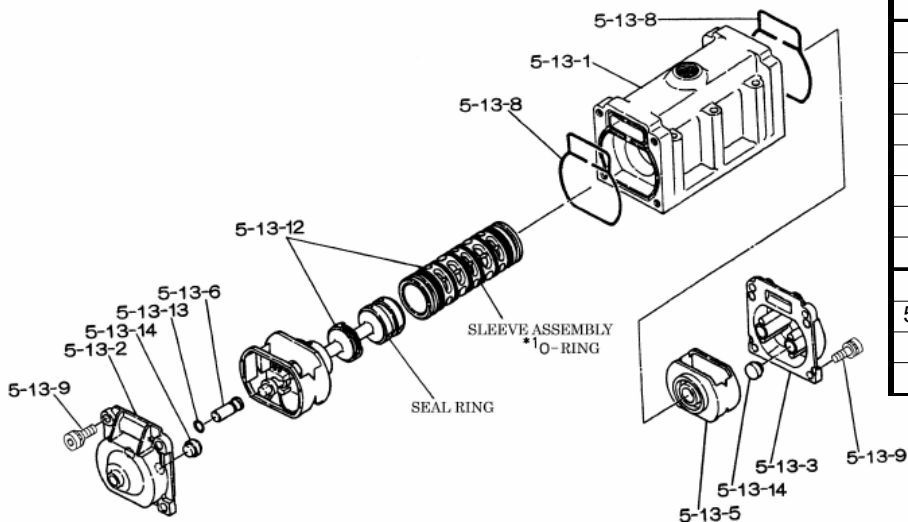

Repair Kits

K80-MV Liquid Side Kit includes the following:

10	Diaphragm	2	771801
11	Valve Seat	4	771998
40	O-ring	4	642078
12	Ball	4	770605

K80-AM Air Side Kit includes the following:

5-3	Throat Bearing	2	772689
5-4	Spring	2	711937
5-5	Valve Seat	2	771740
5-6	Pilot Valve Assembly	2	832163
5-8	O-ring	7	640020
5-9	Packing	2	685444
5-10	O-ring	2	640029
5-11	Gasket	2	771742
5-14	Gasket	1	771712
5-13-8	Gasket	2	771738
5-13-12 Seal	Seal Ring	15	771732
5-13-12 Sleeve	Sleeve Assembly	1	803675

Body Assembly 803113

Reference No.	Description	Q'ty	Part No.
5-1	Air Chamber	2	711935
5-2	Body	1	711936
5-3	Throat Bearing	2	772689
5-4	Spring	2	711937
5-5	Valve Seat	2	771740
5-6	Pilot Valve Assembly	2	832163
5-8	O-ring	2	640020
5-9	Packing	2	685444
5-10	O-ring	2	640029
5-11	Gasket	2	771742
5-12	Flat Head Bolt	12	683812
5-13	Valve Body Assembly	1	802971
5-14	Gasket	1	771712
5-15	Bolt	6	684240
5-18	Plain Washer	12	684987

Yamada America, Inc.
955 East Algonquin Rd
Arlington Heights, IL 60005
Phone: 847.631.9200
Fax: 847.631.9273
www.yamadapump.com

802971 Valve Body Assembly			
Reference No.	Description	Q'ty	Part No.
5-13-1	Valve Body	1	711931
5-13-2	Cap A	1	580999
5-13-3	Cap B	1	581000
5-13-5	Spring Stopper	1	771735
5-13-6	Reset Button	1	712976
5-13-8	Gasket	2	771738
5-13-9	Bolt	8	685036
5-13-12	C Spool Valve Assy.	1	803115
5-13-12 Seal	Seal Ring	15	771732
5-13-12 Sleeve	Sleeve Assembly	1	803675
5-13-13	O-ring	1	640005
5-13-14	Cushion	4	684128