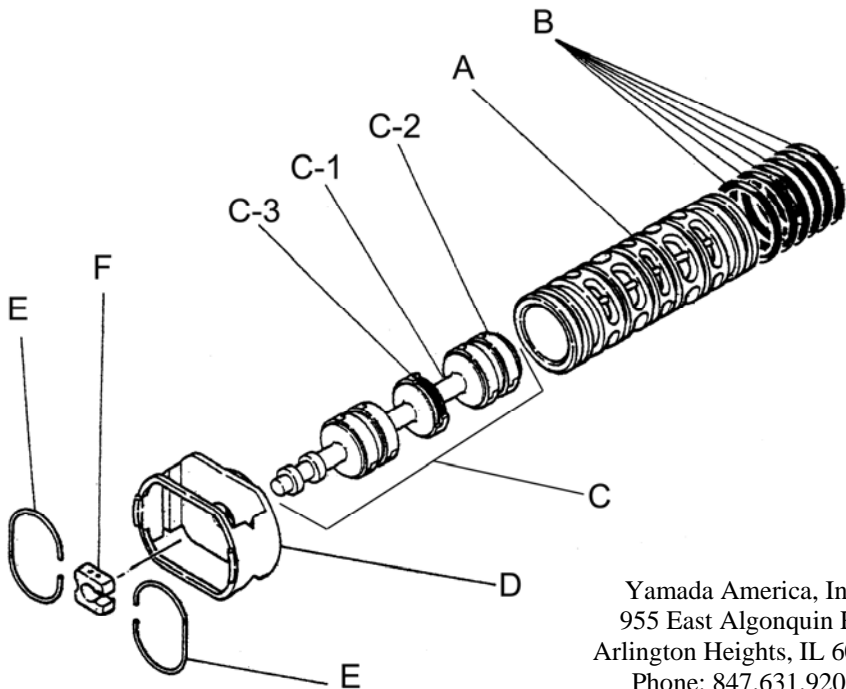

Yamada America, Inc.  
955 East Algonquin Rd  
Arlington Heights, IL 60005  
Phone: 847.631.9200  
www.yamadapump.com

Model: NDP-80BFV

Reference			
No.	Description	Q'ty	NDP-80BFV
1	Out Chamber	2	713158
2	In Manifold - Flange	1	712170
3	Out Manifold - Flange	1	713167
5	Body Assembly*	1	803113
7	Center Rod	1	711901
8	Center Disk	2	711906
9	Center Disk	2	711907
10	Diaphragm	2	771801
11	Valve Seat	4	771998
12	Ball	4	770605
14	Ball Valve	1	684322
15	Elbow	1	682523
19	Pump Base	2	711912
20	Cushion	4	771402
21	Nut	2	706144
22	Coned Disk Spring	2	682740
23	Bolt	16	611183
24	Plain Washer	24	631014
25	Spring Lock Washer	20	631421
26	Bolt	12	611203
27	Plain Washer	24	631015
28	Spring Lock Washer	12	631422
29	Nut	12	627014
33	Bolt	4	611177
34	Nut	4	627013
35	Bolt	4	611149
36	Nut with Flange	4	682276
40	O-ring	4	642078
42	Bolt	4	683546

Body Assembly 803113			
Reference			
No.	Description		NDP-80BFV
5-1	Air Chamber	2	711935
5-2	Body	1	711936
5-3	Throat Bearing	2	772689
5-4	Spring	2	711937
5-5	Valve Seat	2	771740
5-6	Pilot Valve Assembly	2	832163
5-8	O-ring	2	640020
5-9	Packing	2	685444
5-10	O-ring	2	640029
5-11	Gasket	2	771742
5-12	Flat Head Bolt	12	683812
5-13	Valve Body Assembly *	1	802971
5-14	Gasket	1	771712
5-15	Bolt	6	684240
5-18	Plain Washer	12	684987

802971 Valve Body Assembly			
Reference			
No.	Description		NDP-80BFV
5-13-1	Valve Body	1	711931
5-13-2	Cap A	1	580999
5-13-3	Cap B	1	581000
5-13-5	Spring Stopper	1	771735
5-13-6	Reset Button	1	712976
5-13-8	Gasket	2	771738
5-13-9	Bolt	8	685036
5-13-12	C Spool Valve Assy.*	1	803115
5-13-13	O-ring	1	640005
5-13-14	Cushion	4	684128

803115 Air Valve Assembly (5-13-12)			
Reference			
No.	Description		
A	Sleeve	1	803675
B	O-Ring	6	640037
C	Spool Assembly	1	803114
C-1	Spool	1	771733
C-2	Seal Ring	15	771732
C-3	O-Ring	5	640020
D	Spring Retainer	1	771735
E	C-Spring	2	711932
F	Block	1	771734