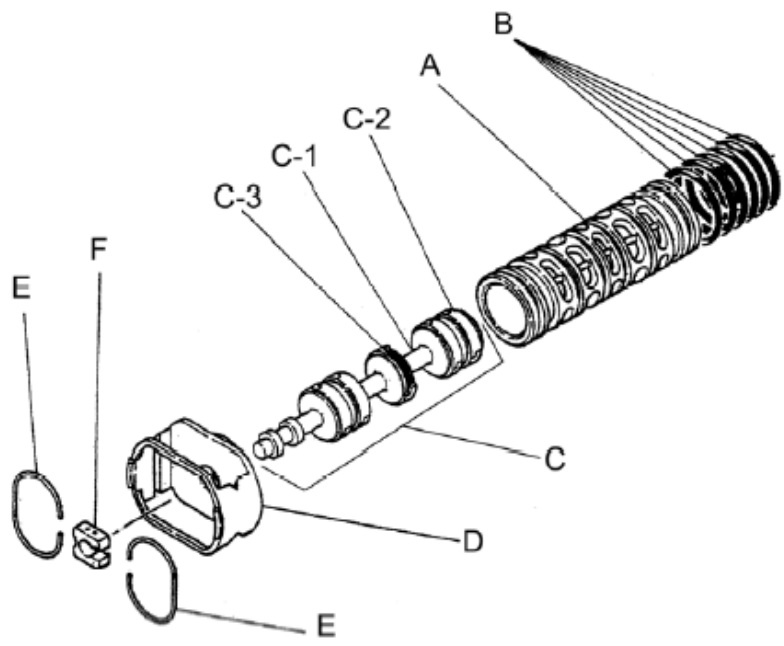

803115 Air Valve Assembly (5-13-12)			
Reference No.	Description	Q'ty	Part No.
A	Sleeve	1	803675
B	O-ring	6	640037
C	Spool Assembly	1	803114
C-1	Spool	1	771733
C-2	Seal Ring	15	771732
C-3	O-ring	5	640020
D	Spring Retainer	1	771735
E	C-Spring	2	711932
F	Block	1	771734

Yamada America, Inc.
955 East Algonquin Rd
Arlington Heights, IL 60005
Phone: 847.631.9200
Fax: 847.631.9273
www.yamadapump.com