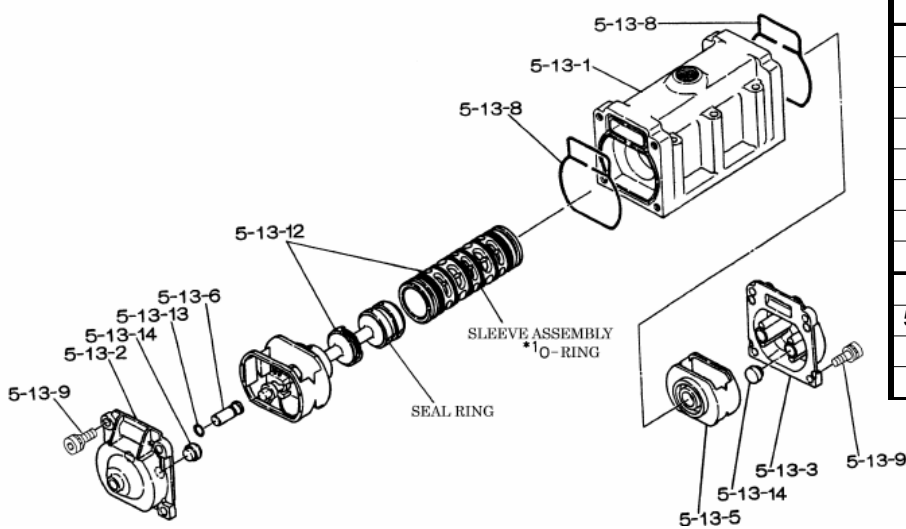

802971 Valve Body Assembly			
Reference No.	Description	Q'ty	Part No.
5-13-1	Valve Body	1	711931
5-13-2	Cap A	1	580999
5-13-3	Cap B	1	581000
5-13-5	Spring Stopper	1	771735
5-13-6	Reset Button	1	712976
5-13-8	Gasket	2	771738
5-13-9	Bolt	8	685036
5-13-12	C Spool Valve Assy.	1	803115
5-13-12 Seal	Seal Ring	15	771732
5-13-12 Sleeve	Sleeve Assembly	1	803675
5-13-13	O-ring	1	640005
5-13-14	Cushion	4	684128