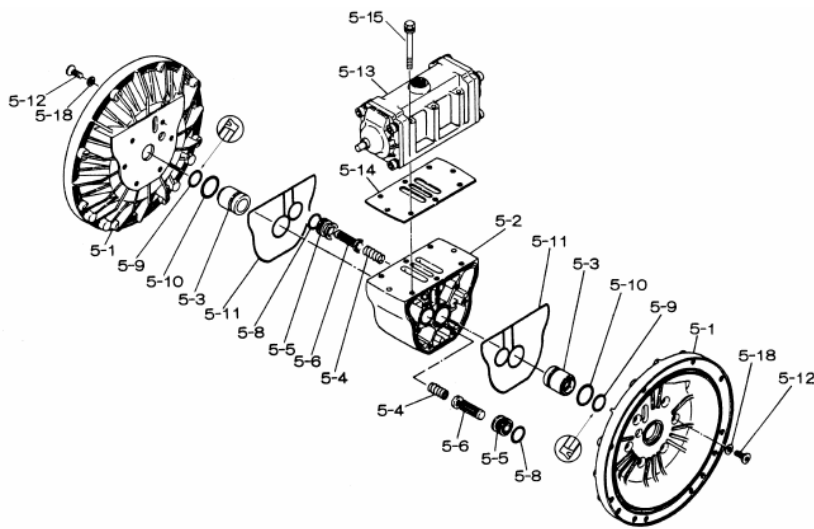

Yamada America, Inc.
955 East Algonquin Rd
Arlington Heights, IL 60005
Phone: 847.631.9200
Fax: 847.631.9273
www.yamadapump.com

Model: NDP-80BFT
Part # 852857

Reference No.	Description	Q'ty	Part No.
1	Out Chamber	2	713158
2	In Manifold	1	713170
3	Out Manifold	1	713167
5	Body Assembly	1	803113
7	Center Rod	1	711940
8	Center Disk	2	711041
9	Center Disk	2	713391
10	Diaphragm	2	770934
11	Valve Seat	4	711910
12	Ball	4	770694
14	Ball Valve	1	684322
15	Elbow	1	682523
19	Pump Base	2	711912
20	Cushion	4	771402
21	Nut	2	706144
22	Coned Disk Spring	2	682740
23	Bolt	20	686161
23a	Washer	20	631917
24	Plain Washer	4	631014
25	Washer	4	631917
26	Bolt	16	611204
27	Plain Washer	16	631015
28	Spring Lock Washer	16	631918
29	Nut	16	627014
33	Bolt	4	611177
34	Nut	4	627013
35	Bolt	4	611149
36	Nut with Flange	4	682276
40	O-ring	4	643078
41T	O-ring	4	643015
42	Bolt	4	686164
42a	Washer	4	631917
53T	O-ring	4	643145

Repair Kits			
K80-MT Liquid Side Kit includes the following:			
10	Diaphragm	2	770934
12	Ball	4	770694
40	O-ring	4	643078
53T	O-ring	4	643145
41T	O-ring	4	643015

K80-AM Air Side Kit includes the following:			
5-3	Throat Bearing	2	772689
5-4	Spring	2	711937
5-5	Valve Seat	2	771740
5-6	Pilot Valve Assembly	2	832163
5-8	O-ring	7	640020
5-9	Packing	2	685444
5-10	O-ring	2	640029
5-11	Gasket	2	771742
5-14	Gasket	1	771712
5-13-8	Gasket	2	771738
5-13-12 Seal	Seal Ring	15	771732
5-13-12 Sleeve	Sleeve Assembly	1	803675

Body Assembly 803113			
Reference No.	Description	Q'ty	Part No.
5-1	Air Chamber	2	711935
5-2	Body	1	711936
5-3	Throat Bearing	2	772689
5-4	Spring	2	711937
5-5	Valve Seat	2	771740
5-6	Pilot Valve Assembly	2	832163
5-8	O-ring	2	640020
5-9	Packing	2	685444
5-10	O-ring	2	640029
5-11	Gasket	2	771742
5-12	Flat Head Bolt	12	683812
5-13	Valve Body Assembly	1	802971
5-14	Gasket	1	771712
5-15	Bolt	6	684240
5-18	Plain Washer	12	684987