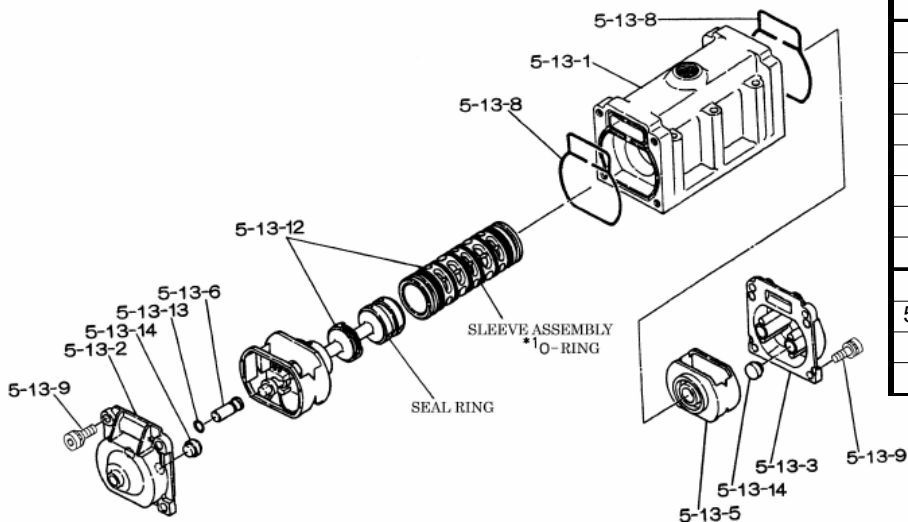

Repair Kits

K80-MS Liquid Side Kit includes the following:

10	Diaphragm	2	771977
11	Valve Seat	4	772005
40	O-ring	4	684124
12	Ball	4	770596

K80-AM Air Side Kit includes the following:

5-3	Throat Bearing	2	772689
5-4	Spring	2	711937
5-5	Valve Seat	2	771740
5-6	Pilot Valve Assembly	2	832163
5-8	O-ring	7	640020
5-9	Packing	2	685444
5-10	O-ring	2	640029
5-11	Gasket	2	771742
5-14	Gasket	1	771712
5-13-8	Gasket	2	771738
5-13-12 Seal	Seal Ring	15	771732
5-13-12 Sleeve	Sleeve Assembly	1	803675

Body Assembly 803113

Reference			
No.	Description	Q'ty	Part No.
5-1	Air Chamber	2	711935
5-2	Body	1	711936
5-3	Throat Bearing	2	772689
5-4	Spring	2	711937
5-5	Valve Seat	2	771740
5-6	Pilot Valve Assembly	2	832163
5-8	O-ring	2	640020
5-9	Packing	2	685444
5-10	O-ring	2	640029
5-11	Gasket	2	771742
5-12	Flat Head Bolt	12	683812
5-13	Valve Body Assembly	1	802971
5-14	Gasket	1	771712
5-15	Bolt	6	684240
5-18	Plain Washer	12	684987

Yamada America, Inc.
955 East Algonquin Rd
Arlington Heights, IL 60005
Phone: 847.631.9200
Fax: 847.631.9273
www.yamadapump.com

802971 Valve Body Assembly			
Reference No.	Description	Q'ty	Part No.
5-13-1	Valve Body	1	711931
5-13-2	Cap A	1	580999
5-13-3	Cap B	1	581000
5-13-5	Spring Stopper	1	771735
5-13-6	Reset Button	1	712976
5-13-8	Gasket	2	771738
5-13-9	Bolt	8	685036
5-13-12	C Spool Valve Assy.	1	803115
5-13-12 Seal	Seal Ring	15	771732
5-13-12 Sleeve	Sleeve Assembly	1	803675
5-13-13	O-ring	1	640005
5-13-14	Cushion	4	684128