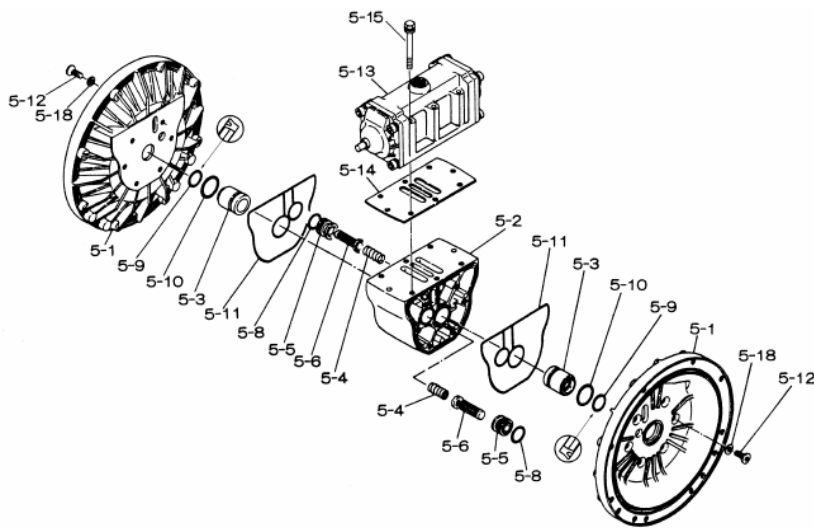

Yamada America, Inc.
955 East Algonquin Rd
Arlington Heights, IL 60005
Phone: 847.631.9200
Fax: 847.631.9273
www.yamadapump.com

Model: NDP-80BFS
Part # 852861

Reference			
No.	Description	Q'ty	Part No.
1	Out Chamber	2	713158
2	In Manifold	1	713170
3	Out Manifold	1	713167
5	Body Assembly	1	803113
7	Center Rod	1	711901
8	Center Disk	2	711906
9	Center Disk	2	713371
10	Diaphragm	2	771977
11	Valve Seat	4	772005
12	Ball	4	770596
14	Ball Valve	1	684322
15	Elbow	1	682523
19	Pump Base	2	711912
20	Cushion	4	771402
21	Nut	2	683408
22	Coned Disk Spring	2	682740
23	Bolt	20	686161
23a	Washer	20	631917
24	Plain Washer	4	631014
25	Washer	4	631917
26	Bolt	16	611204
27	Plain Washer	16	631015
28	Spring Lock Washer	16	631918
29	Nut	16	627014
33	Bolt	4	611177
34	Nut	4	627013
35	Bolt	4	611149
36	Nut with Flange	4	682276
40	O-ring	4	684124
42	Bolt	4	686164
42a	Washer	4	631917

Repair Kits

K80-MS Liquid Side Kit includes the following:

10	Diaphragm	2	771977
11	Valve Seat	4	772005
40	O-ring	4	684124
12	Ball	4	770596

K80-AM Air Side Kit includes the following:

5-3	Throat Bearing	2	772689
5-4	Spring	2	711937
5-5	Valve Seat	2	771740
5-6	Pilot Valve Assembly	2	832163
5-8	O-ring	7	640020
5-9	Packing	2	685444
5-10	O-ring	2	640029
5-11	Gasket	2	771742
5-14	Gasket	1	771712
5-13-8	Gasket	2	771738
5-13-12 Seal	Seal Ring	15	771732
5-13-12 Sleeve	Sleeve Assembly	1	803675

Body Assembly 803113

Reference			
No.	Description	Q'ty	Part No.
5-1	Air Chamber	2	711935
5-2	Body	1	711936
5-3	Throat Bearing	2	772689
5-4	Spring	2	711937
5-5	Valve Seat	2	771740
5-6	Pilot Valve Assembly	2	832163
5-8	O-ring	2	640020
5-9	Packing	2	685444
5-10	O-ring	2	640029
5-11	Gasket	2	771742
5-12	Flat Head Bolt	12	683812
5-13	Valve Body Assembly	1	802971
5-14	Gasket	1	771712
5-15	Bolt	6	684240
5-18	Plain Washer	12	684987