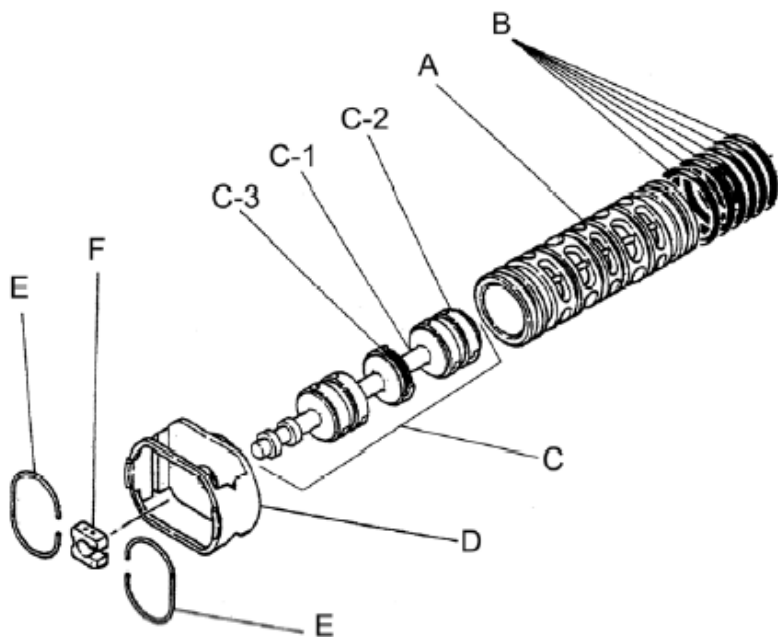

Repair Kits

K80-MS Liquid Side Kit includes the following:

10	Diaphragm	2	771977
11	Valve Seat	4	772005
40	O-ring	4	684124
12	Ball	4	770596

K80-AM Air Side Kit includes the following:

5-3	Throat Bearing	2	772689
5-4	Spring	2	711937
5-5	Valve Seat	2	771740
5-6	Pilot Valve Assembly	2	832163
5-8	O-ring	7	640020
5-9	Packing	2	685444
5-10	O-ring	2	640029
5-11	Gasket	2	771742
5-14	Gasket	1	771712
5-13-8	Gasket	2	771738
5-13-12 Seal	Seal Ring	15	771732
5-13-12 Sleeve	Sleeve Assembly	1	803675

Body Assembly 803113

Reference			
No.	Description	Q'ty	Part No.
5-1	Air Chamber	2	711935
5-2	Body	1	711936
5-3	Throat Bearing	2	772689
5-4	Spring	2	711937
5-5	Valve Seat	2	771740
5-6	Pilot Valve Assembly	2	832163
5-8	O-ring	2	640020
5-9	Packing	2	685444
5-10	O-ring	2	640029
5-11	Gasket	2	771742
5-12	Flat Head Bolt	12	683812
5-13	Valve Body Assembly	1	802971
5-14	Gasket	1	771712
5-15	Bolt	6	684240
5-18	Plain Washer	12	684987

Yamada America, Inc.
955 East Algonquin Rd
Arlington Heights, IL 60005
Phone: 847.631.9200
Fax: 847.631.9273
www.yamadapump.com

802971 Valve Body Assembly			
Reference No.	Description	Q'ty	Part No.
5-13-1	Valve Body	1	711931
5-13-2	Cap A	1	580999
5-13-3	Cap B	1	581000
5-13-5	Spring Stopper	1	771735
5-13-6	Reset Button	1	712976
5-13-8	Gasket	2	771738
5-13-9	Bolt	8	685036
5-13-12	C Spool Valve Assy.	1	803115
5-13-12 Seal	Seal Ring	15	771732
5-13-12 Sleeve	Sleeve Assembly	1	803675
5-13-13	O-ring	1	640005
5-13-14	Cushion	4	684128